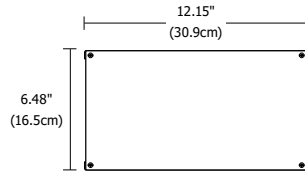

# 2x96W/24VDC Power Supply

PSB-2X96W-010-24VDC

PSB-2X96W-010-24VDC

Top View

Side View

**Description:** Accepts input voltage in a range of 120 - 277VAC and outputs 24VDC power up to 2x96 watts. Can be used as a dimmable or non-dim Power Supply. The low voltage output dims down to 7% when two additional wires are connected to a 0-10V dimmer. In-Wall Power Supply Kit includes Power Supply, box cover and stud hangers for installing Junction Box in wall. Power Supply features short circuit and overload protection. Indoor applications only.

**Power Input:** 120-277 volts AC, 50/60Hz

**Power Output:** Class 2, 24 volts DC 4A, 2X96 watts maximum

**Dimensions:** PSB-2X96W-010-24VDC: 12.15" x 6.48" x 2.18"  
 PSB-2X96W-010-24VDC-IW: 14" x 8.5" x 4.3"