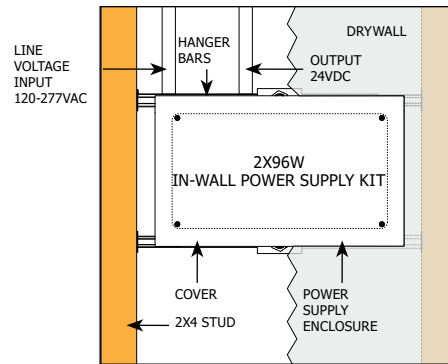

PSB-2X96W-010-24VDC-IW

2X96 POWER SUPPLY ORDERING CODE

Product	Wattage	Dimming	Voltage	Options
PSB - 2X96W - 010 - 24VDC -				Standard (Leave Blank)
PSB Power Supply with Enclosure Box	2X96W 192 Watt	010 0-10 Volt Dimming	24VDC 24 Volt DC	IW In-Wall Kit