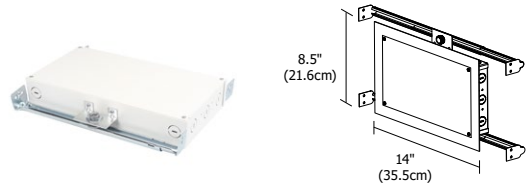

PSB-2X96W-010-24VDC-IW