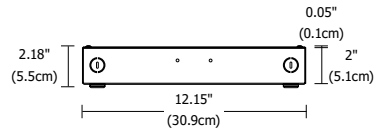

# 2x96W/24VDC Power Supply

PSB-2X96W-010-24VDC

PSB-2X96W-010-24VDC

Top View

Side View

**Description:** Accepts input voltage in a range of 120 - 277VAC and outputs 24VDC power up to 2x96 watts. Can be used as a dimmable or non-dim Power Supply. The low voltage output dims down to 7% when two additional wires are connected to a 0-10V dimmer. In-Wall Power Supply Kit includes Power Supply, box cover and stud hangers for installing Junction Box in wall. Power Supply features short circuit and overload protection. Indoor applications only.

**Power Input:** 120-277 volts AC, 50/60Hz

**Power Output:** Class 2, 24 volts DC 4A, 2X96 watts maximum

**Dimensions:** PSB-2X96W-010-24VDC: 12.15" x 6.48" x 2.18"  
 PSB-2X96W-010-24VDC-IW: 14" x 8.5" x 4.3"