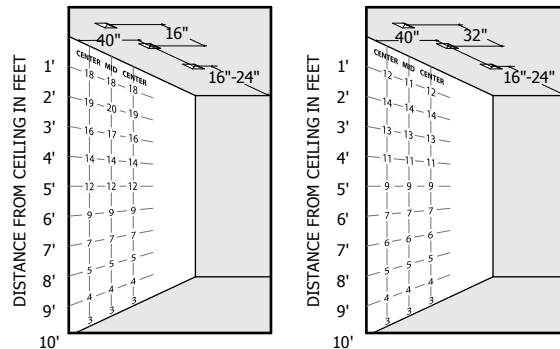

MULTIPLE UNITS - FOOTCANDLES ON WALL
SYLVANIA TRU-AIM 50 WATT IR MR16 NFL/25/EXZ