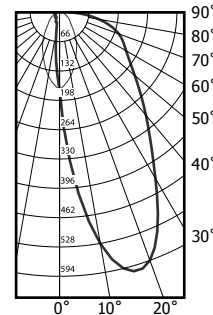

CANDLEPOWER DISTRIBUTION
SYLVANIA TRU-AIM 50 WATT IR MR16 NFL/25/EXZ