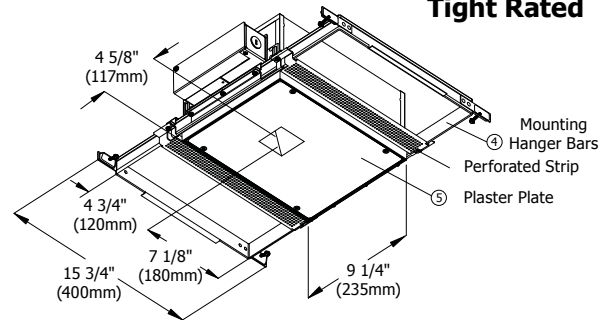

**All Housings
IC and Air
Tight Rated**

Description: Specification grade recessed plaster-in (drywall) flangeless, flush wall wash fixture. Trim offers no-glare aperture and ultra uniform field of light to top of wall. Mounts at 32" (813mm) center to center and 40" (1016mm) from center to wall.

- Lamp:** MR16 12v 50W IR Lamp (infrared, equal to 75W Halogen), maximum.
- Housing:** AH6 IC and air tight construction, 19 gage die formed aluminum. Suitable for remodel and new construction.
- Plaster Plate:** 11 7/8" (301mm) x 9 1/4" (235 mm) x 1/8" (3mm) aluminum plaster plate, primed and mounted flush with ceiling. Apply Durabond ceiling compound at the perimeter of the housing. This prevents chipping and cracking at the trim aperture, which is common with other flush fixtures.
- Mounting:** Self leveling telescoping mounting bars extend to allow mounting between studs 16"-24" (406-609mm) O.C. Mounting hardware is suitable for new and remodel commercial or residential drywall construction. Designed to accommodate ceiling thickness from 1/2" (13mm) to 1 1/4" (32mm). Notch marking for laser alignment.
- Trim:** Die-cast and precision-machined aluminum 3 1/2" (89mm) aperture. Flangeless, flush square trim with precision snap-fit into the plaster plate.
- Reflector:** Precision cut aluminum with silver haze, brushed bronze, white or black finish.
- Lens:** Supplied with frosted prismatic lens to provide smooth beam patterns.
- Electrical:** Standard 75W 120V 60Hz toroidal magnetic transformer includes integral thermal protection and potting for noise reduction. Spring clip allows transformer to be easily removed or interchanged to electronic through the aperture. Primary leads 120V (Electronic & international versions: 120V, 230V, 277V). Secondary output voltage is 11.8 volts. Socket pure nickel contacts.