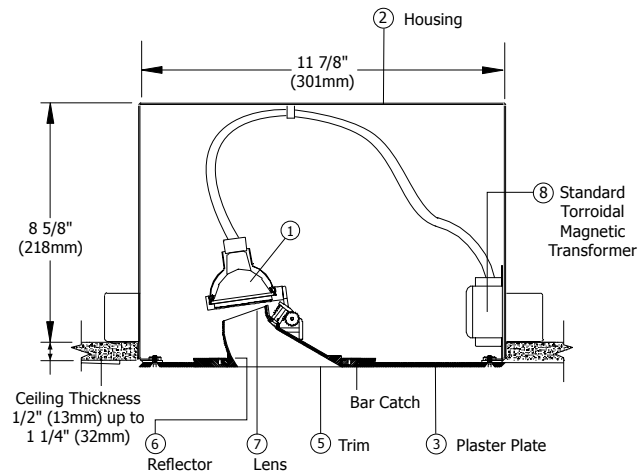

**All Housings
IC and Air
Tight Rated**

Description: Specification grade recessed plaster-in (drywall) flangeless, flush wall wash fixture. Trim offers no-glare aperture and ultra uniform field of light to top of wall. Mounts at 32" (813mm) center to center and 40" (1016mm) from center to wall.

- Lamp:** MR16 12v 50W IR Lamp (infrared, equal to 75W Halogen), maximum.
- Housing:** AH6 IC and air tight construction, 19 gage die formed aluminum. Suitable for remodel and new construction.
- Plaster Plate:** 11 7/8" (301mm) x 9 1/4" (235 mm) x 1/8" (3mm) aluminum plaster plate, primed and mounted flush with ceiling. Apply Durabond ceiling compound at the perimeter of the housing. This prevents chipping and cracking at the trim aperture, which is common with other flush fixtures.
- Mounting:** Self leveling telescoping mounting bars extend to allow mounting between studs 16"-24" (406-609mm) O.C. Mounting hardware is suitable for new and remodel commercial or residential drywall construction. Designed to accommodate ceiling thickness from 1/2" (13mm) to 1 1/4" (32mm). Notch marking for laser alignment.
- Trim:** Die-cast and precision-machined aluminum 3 1/2" (89mm) aperture. Flangeless, flush square trim with precision snap-fit into the plaster plate.
- Reflector:** Precision cut aluminum with silver haze, brushed bronze, white or black finish.
- Lens:** Supplied with frosted prismatic lens to provide smooth beam patterns.
- Electrical:** Standard 75W 120V 60Hz toroidal magnetic transformer includes integral thermal protection and potting for noise reduction. Spring clip allows transformer to be easily removed or interchanged to electronic through the aperture. Primary leads 120V (Electronic & international versions: 120V, 230V, 277V). Secondary output voltage is 11.8 volts. Socket pure nickel contacts.