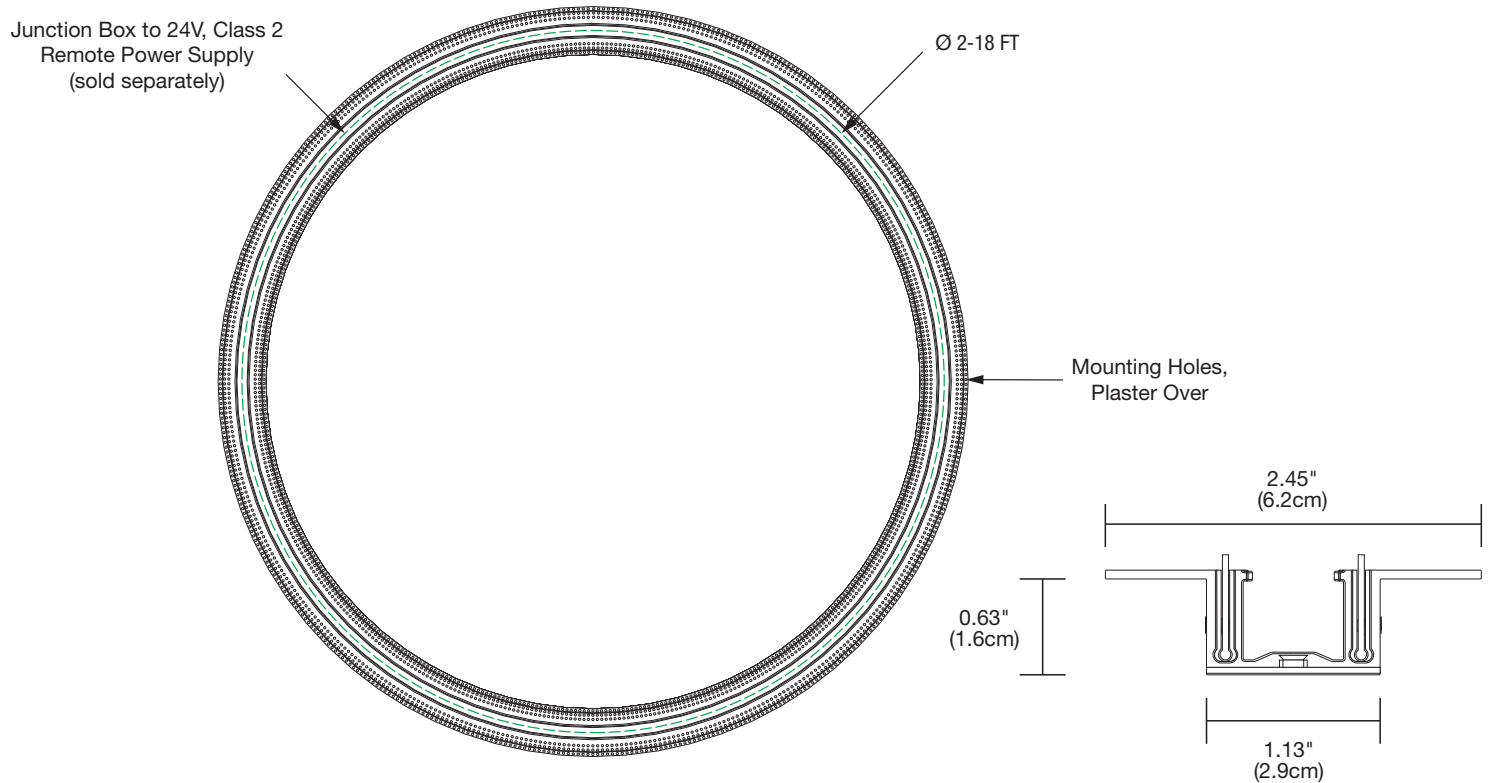

TRUCIRQUE 1A MONOCHROMATIC COLOR

24VDC REMOTE POWER, PLASTER-IN LED SYSTEM

REV 11.02.23

POWER SUPPLIES NEEDED					
TRUCIRQUE DIAMETER IN FEET	LED STRIP LENGTH IN FEET	3 WATT		5 WATT	
		3W STRIP TOTAL WATTAGE	3W # OF POWER SUPPLIES	5W STRIP TOTAL WATTAGE	5W # OF POWER SUPPLIES
2	7	18	1	35	1
2.5	8	20	1	40	1
3	10	25	1	50	1
4	13	33	1	65	1
5	16	40	1	80	1
6**	19	48	1	95	1
7	22	55	1	110	2
8	26	65	1	130	2
9	29	73	1	145	2
10	32	80	1	160	2
11	35	88	1	175	2
12*	38	95	1	190	2
13	41	103	2	205	3
14	44	110	2	220	3
15	48	120	2	240	3
16	51	128	2	255	3
17	54	135	2	270	3
18	57	143	2	285	3

MAXIMUM LENGTH BEFORE RE-FEEDING *3W **5W

PROJECT		FIXTURE TYPE		DATE