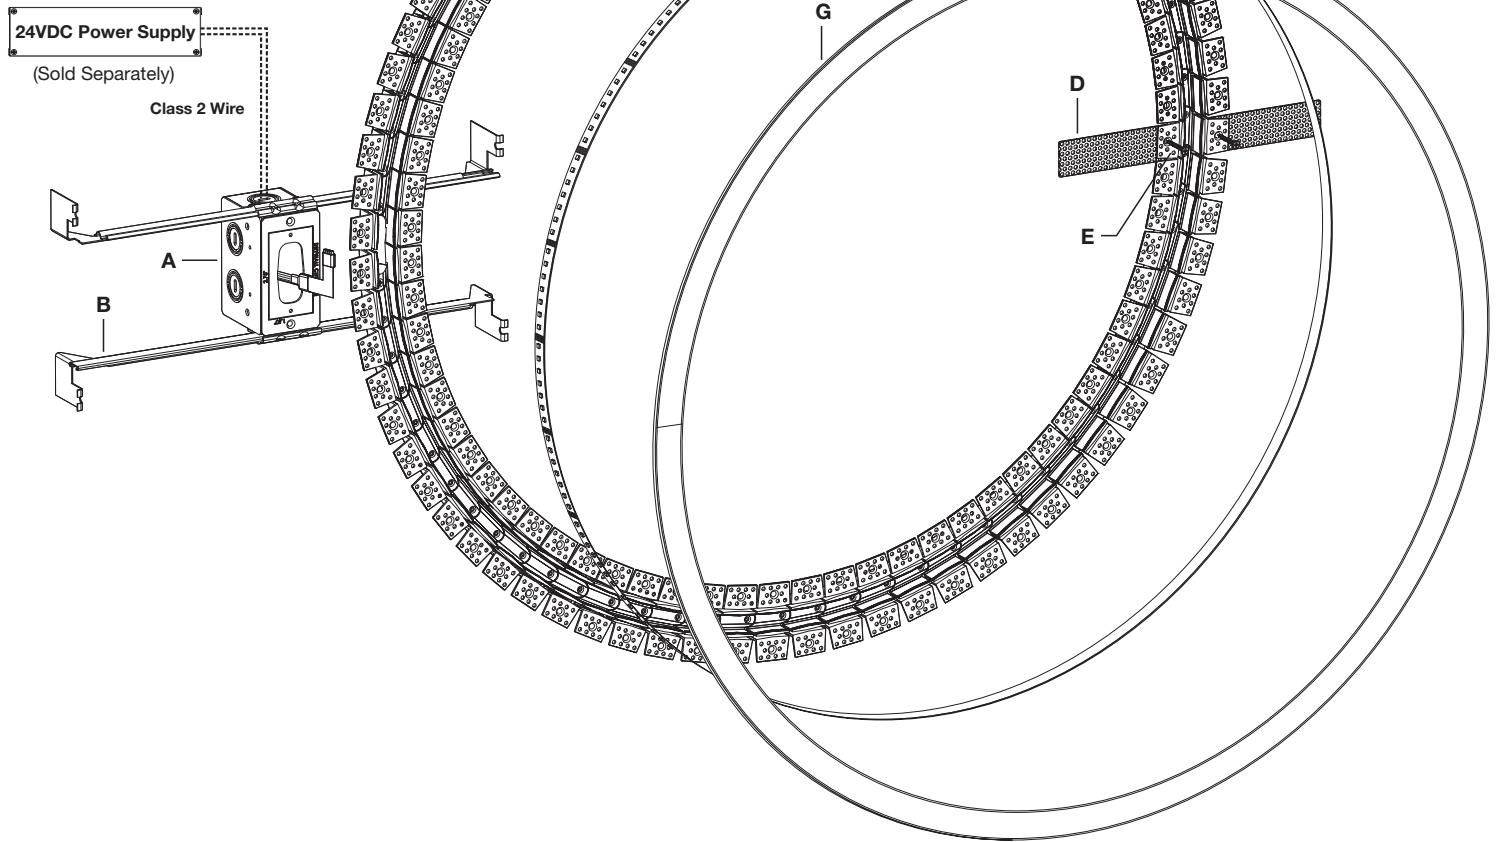

TRUCIRQUE 1A MONOCHROMATIC COLOR

24VDC REMOTE POWER, PLASTER-IN LED SYSTEM

INCLUDED COMPONENTS

- A. 1RE Junction Box
- B. Adjustable Mounting Bars
- C. Trucirque Channel
- D. Mounting Strap
- E. Drywall Screw
- F. LED Strip
- G. Lens

JUNCTION BOX ROUGH-IN COMPONENT (INCLUDED)

Junction Box is included with TruCirque 1A. Order additional Junction Boxes separately to rough-in electrical wiring before drywall installation. Quick shipment available.

System	Size	Component
TL1A	1RE	JBOX
TL1A TruLine 1A	1RE 1" Rectangle	JBOX Junction Box

PROJECT	FIXTURE TYPE	DATE