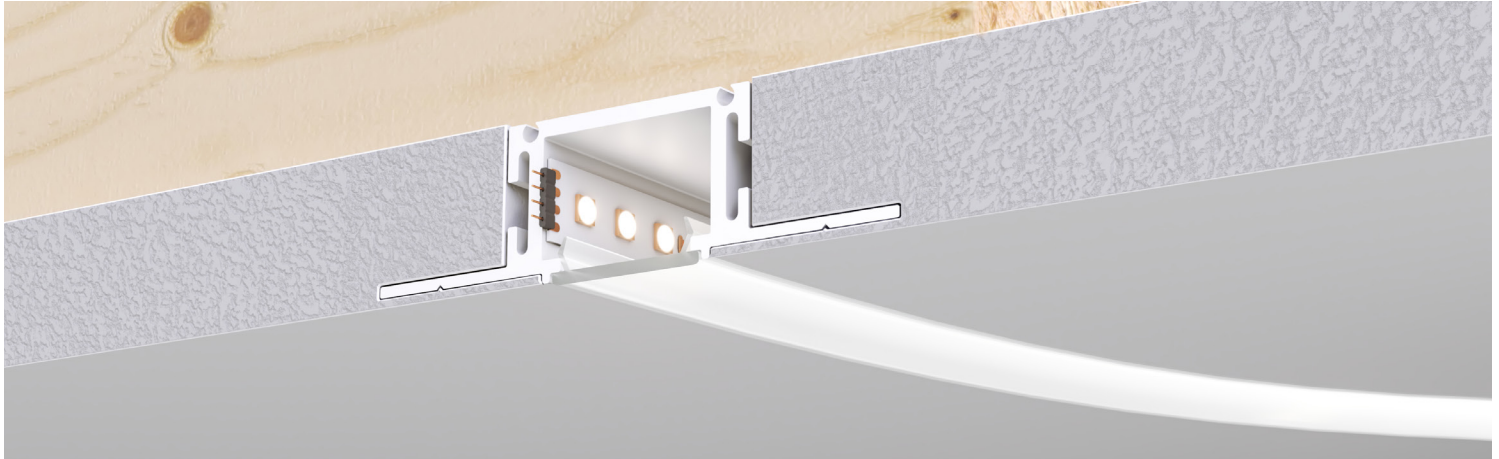

TRUCIRQUE 1A MONOCHROMATIC COLOR

24VDC REMOTE POWER, PLASTER-IN LED SYSTEM

DESIGNED BY GREGORY KAY | ASSEMBLED IN AMERICA | PATENT PENDING

REV 11.02.23

PureEdge is the Original Designer of 5/8" Drywall Lighting Systems

DESCRIPTION

PureEdge Lighting, the pioneer of 5/8" drywall systems, now brings you TruCirque 1A. Our innovative and highly efficient system blends seamlessly into the drywall, becoming part of the architecture and redefining the relationship between lighting and interior design. TruCirque brings the same ease of installation as our other 5/8" drywall families to a pristine circle of illumination. The slim extrusions are offered in various diameters from 2 to 18 feet, supplied with a diffused, flexible lens. TruCirque provides smooth, glare-free illumination in four static colors. Click here for all [Other Color Temperatures](#). Influenced by simplicity and elegance, TruCirque brings together a modern and dynamic aesthetic to residential and commercial environments. Let the drywall be your canvas. Includes a 5-year pro-rated warranty. For custom quotes and layout assistance, email our design team: design@PureEdgeLighting.com.