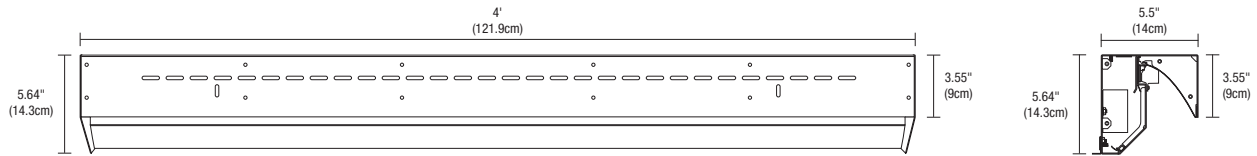

STRATUS

LED LINEAR WALL GRAZER

DESIGNED BY GREGORY KAY | ASSEMBLED IN AMERICA

REV 04.09.19

DESCRIPTION

LEDs are field replaceable. Fixture is Non-IC rated. Suitable for new residential, new commercial, and remodel. Lights textured walls up to 30' high. Mounts flush to ceilings or recessed within a pocket cove for the most dramatic effect. Link multiple Stratus fixtures to create long runs. Includes one internal LED Power Supply per unit. (0-10V for WW and CW; DMX for RGB). Feed fixture with 120V-240V. Coordinate installation with electrician and drywall contractors.