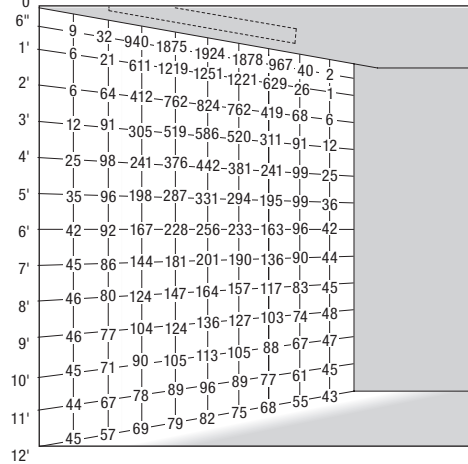

FOOT CANDLE DISTRIBUTION
15 WATT, 4', 3000K