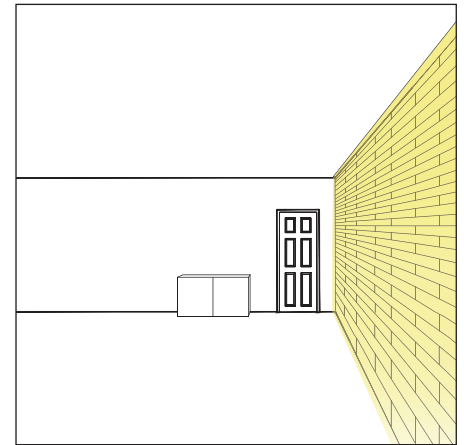

DIRECTION OF LIGHT
15 WATT, 4', 3000K

PROJECT	FIXTURE TYPE	DATE