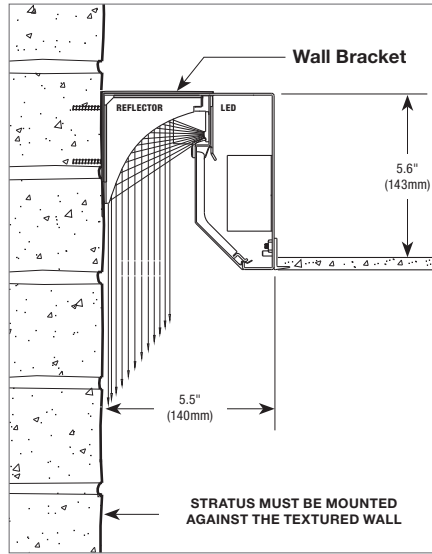

Joins multiple lengths of Stratus fixture.

E. 4' REFLECTOR

Precision-cut aluminum.

F. 1' REFLECTOR

Precision-cut aluminum.

G. 4' LED PANEL

Integrated 3000K, 42000K, or RGB LEDs.

H. 1' LED PANEL

STRATUS

LED LINEAR WALL GRAZER

DESIGNED BY GREGORY KAY | ASSEMBLED IN AMERICA

REV 04.09.19

STANDARD COVE MOUNT FOR CEILINGS OVER 9'

OPTIONAL FLUSH MOUNT FOR CEILINGS UP TO 9'

CANDLE POWER DISTRIBUTION
15 WATT, 4', 3000K

FOOT CANDLE DISTRIBUTION
15 WATT, 4', 3000K

DIRECTION OF LIGHT
15 WATT, 4', 3000K

PROJECT	FIXTURE TYPE	DATE
---------	--------------	------