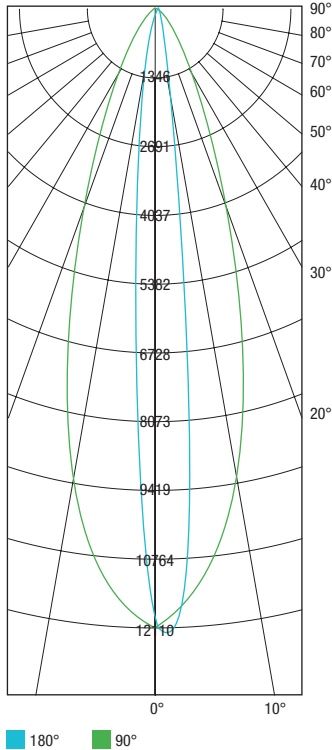

FOOT CANDLE DISTRIBUTION
15 WATT, 4', 3000K

DIRECTION OF LIGHT
15 WATT, 4', 3000K

PROJECT	FIXTURE TYPE	DATE
---------	--------------	------