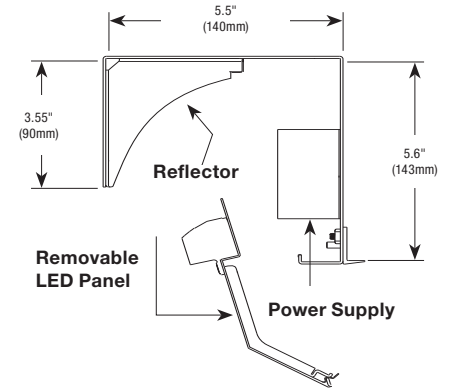

STRATUS

LED LINEAR WALL GRAZER

DESIGNED BY GREGORY KAY | ASSEMBLED IN AMERICA

REV 04.09.19

STANDARD COVE MOUNT FOR CEILINGS OVER 9'

OPTIONAL FLUSH MOUNT FOR CEILINGS UP TO 9'

CANDLE POWER DISTRIBUTION
15 WATT, 4', 3000K