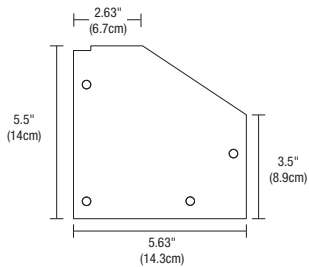

I. END CAP

Sold in pairs. Required at end of run.

END CAP

Sold in pairs. Required at end of run.

Product	Type
SG	CAP
SG Stratus Wall Grazer	CAP End Cap

PROJECT	FIXTURE TYPE	DATE