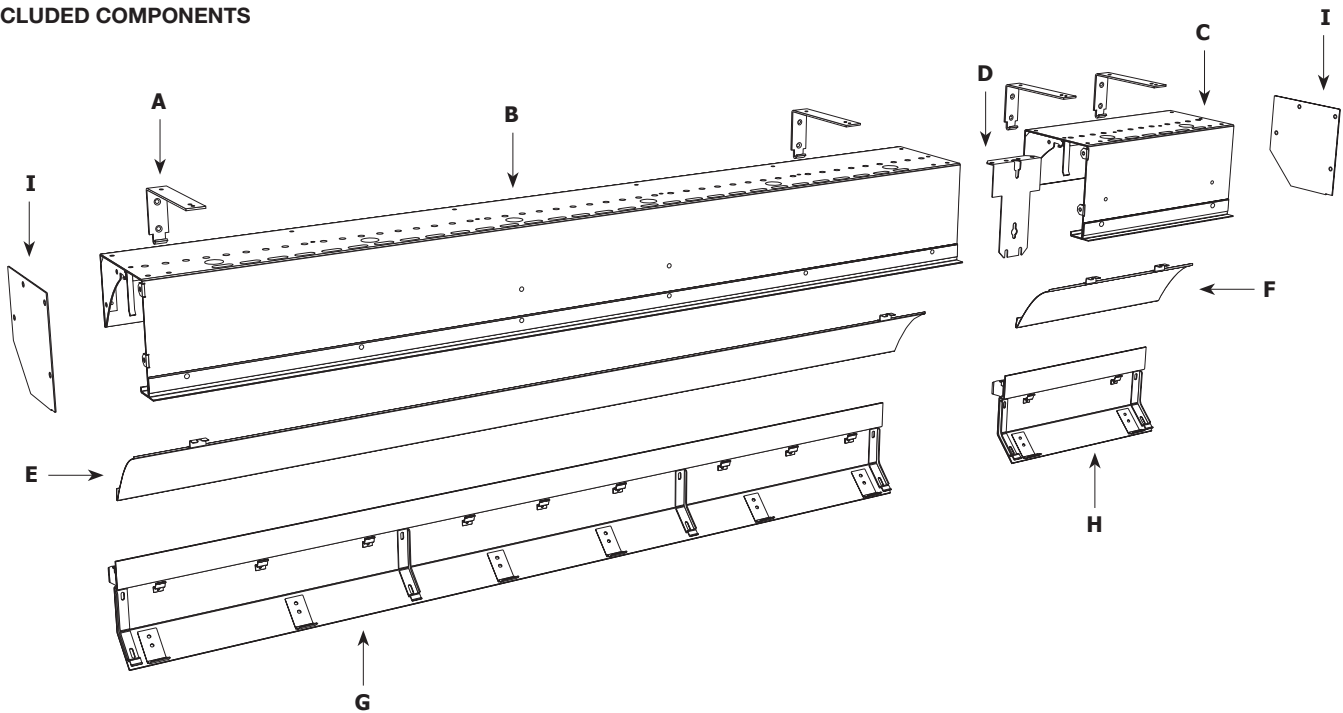

ACCESSORIES

End Caps

INDOOR 120V-277V STANDARD POWER SUPPLY

OUTDOOR UNDER AWNING 120V-277V STANDARD POWER SUPPLY

PROJECT	FIXTURE TYPE	DATE
---------	--------------	------

INCLUDED COMPONENTS

A. WALL MOUNTING BRACKET