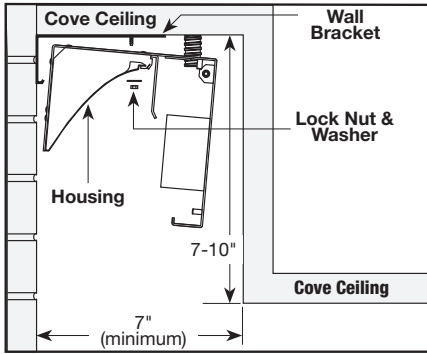

STRATUS

LED LINEAR WALL GRAZER

DESIGNED BY GREGORY KAY | ASSEMBLED IN AMERICA

REV 04.09.19

STANDARD COVE MOUNT FOR CEILINGS OVER 9'

OPTIONAL FLUSH MOUNT FOR CEILINGS UP TO 9'

CANDLE POWER DISTRIBUTION
15 WATT, 4', 3000K