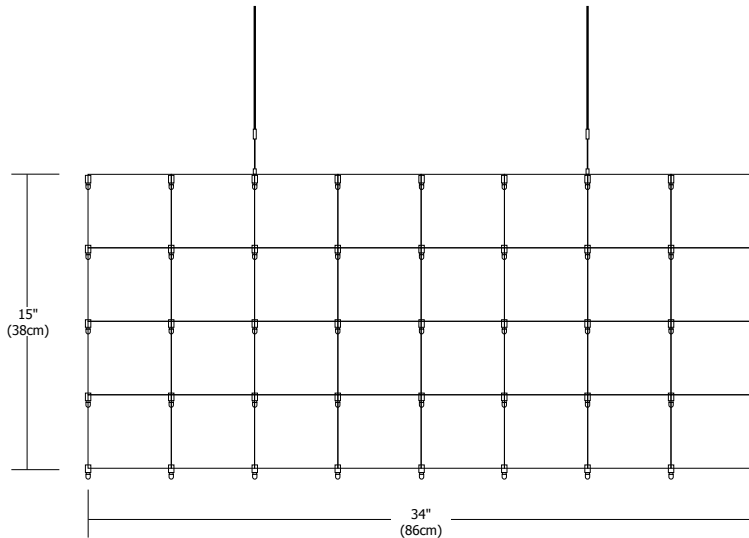

REV.04.20.15

Description

Universo Rectangle suspension resembles a celestial shape with its interwoven shafts of glass and metal that beam in all directions. The dimmable fixture includes 128 x 0.3 watt 12 volt E10 base LED bulbs. Adjustable overall length of 78.7 inches.

Finish

Satin Nickel

Lamp Specification

UNIV-34x15-L1-SN 128 x 0.3 watt 12 volt E10 base LED bulbs

Total Wattage

UNIV-34x15-L1-SN 39W

Dimmer

Dimmable with magnetic low-voltage dimmer

Weight

UNIV-34x15-L1-SN 35 lbs (15.8 kg)

Product	Size	Lamp	Finish
UNIV	34X15	L1	SN
UNIV Universo	34X15 34"x 15"	L1 LED	SN Satin Nickel

PROJECT:

FIXTURE
TYPE:

DATE: