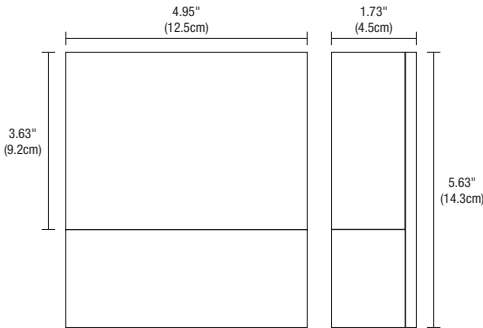

TV-W-L1-ELV-SN

TV-W-L1-ELV-WH

TVC-W-L1-ELV-SN
Custom Design

Description

The geometric TV wall sconce provides intense light with warm white LEDs. IP 65 rated for indoor and outdoor applications, the fixture features a satin aluminum or white base with clear UV stable diffuser. For custom black letter versions (TVC), send the address or desired artwork to design@PureEdgeLighting.com. Each custom design requires a minimum order of 50 pieces. ADA compliant. Fixture includes 5 year warranty.

Finish

- Satin Nickel
- White

Lamp Specification

- 7.95 Total Watts (LED and power supply),
- 12VAC LED, 2972K, 85CRI, 329 lumens,
- 41 lumens per watt; 96.64% lumen maintenance projection at 25°C ambient