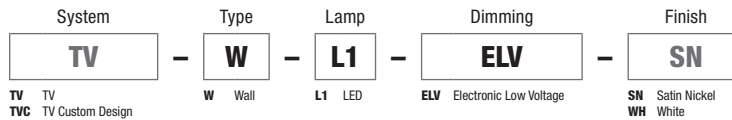

PROJECT	FIXTURE TYPE	DATE