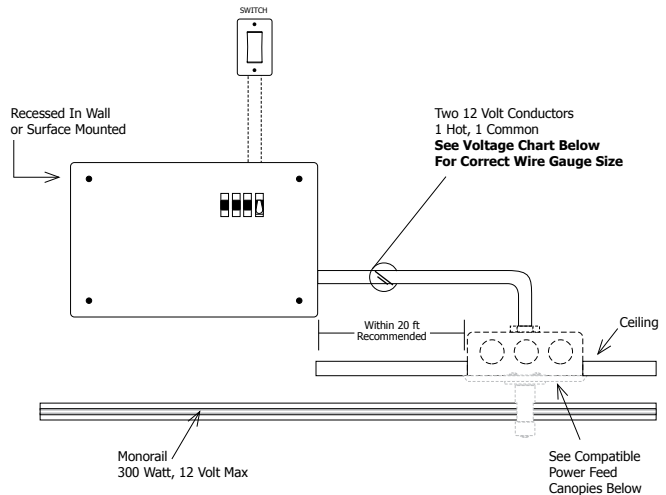

300W/12V RECESSED IN WALL TRANSFORMER

MONORAIL 12V
300W
SINGLE FEED

TR-300-12

LOW VOLTAGE WIRE SIZE CHART

Use to decide the correct copper wire size for a recommended 3 percent voltage drop. The length shown is the length of wire from the transformer to the power feed canopy/J-Box.

12 Volt	5 ft. (1.5m)	6-15 ft. (1.8-4.6m)	16-20 ft. (4.9-6.1m)	21-40 ft. (6.4-12.2m)
300 Watt	#10 GA	#6 GA	#4 GA	#1 GA

Single-Feed Recessed In Wall Transformer 300W 12V Magnetic

Remote recessed single feed 300 watt magnetic transformer converts line voltage to 12 volt output. Fast acting circuit breaker on the 12 volt side will shut the system off in case of overload or short and can easily be reset. Can be recessed in the wall or surface mounted. Consult Low Voltage Wire Size Chart for proper gauge wire to be used between remote transformer and power feed. Power feed or power feed canopy required, sold separately.

Dimming:

With 600 watt low voltage magnetic dimmer

Mounting Requirements:

Must be in accessible location

Weight:

16 lb (7.25 kg)

Ordering Code

TR -
 300 -
 12 -
 Standard 120V (leave blank)