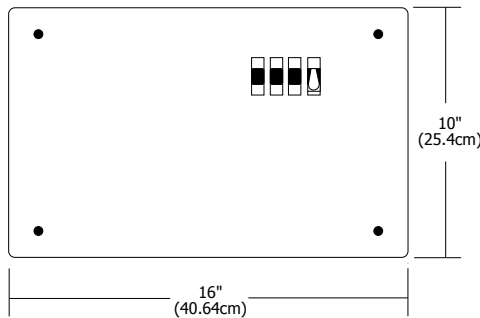

300W/12V RECESSED IN WALL TRANSFORMER

MONORAIL 12V
300W
SINGLE FEED

TR-300-12

LOW VOLTAGE WIRE SIZE CHART

Use to decide the correct copper wire size for a recommended 3 percent voltage drop. The length shown is the length of wire from the transformer to the power feed canopy/J-Box.

12 Volt	5 ft. (1.5m)	6-15 ft. (1.8-4.6m)	16-20 ft. (4.9-6.1m)	21-40 ft. (6.4-12.2m)
300 Watt	#10 GA	#6 GA	#4 GA	#1 GA

Single-Feed Recessed In Wall Transformer 300W 12V Magnetic

Remote recessed single feed 300 watt magnetic transformer converts line voltage to 12 volt output. Fast acting circuit breaker on the 12 volt side will shut the system off in case of overload or short and can easily be reset. Can be recessed in the wall or surface mounted. Consult Low Voltage Wire Size Chart for proper gauge wire to be used between remote transformer and power feed. Power feed or power feed canopy required, sold separately.

Dimming:

With 600 watt low voltage magnetic dimmer

Mounting Requirements:

Must be in accessible location

Weight:

16 lb (7.25 kg)

Ordering Code

TR -
 300 -
 12 -
 Standard 120V (leave blank)