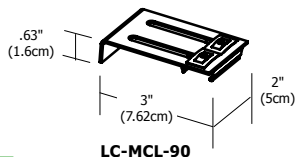

LC-MCL-90

Mounting Clips (included)

Light Channel comes with standard mounting clips. LC-MCL mounting clips are provided with every two feet of Light Channel. The LC-MCL-075 rotates Light Channel up to 75 degrees. LC-MCL-90 mounts Light Channel at a 90 degree angle.

PROJECT:

FIXTURE TYPE:

DATE: