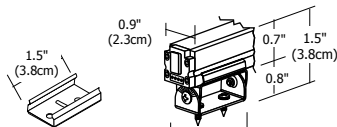

LC-MCL-075

LC-MCL