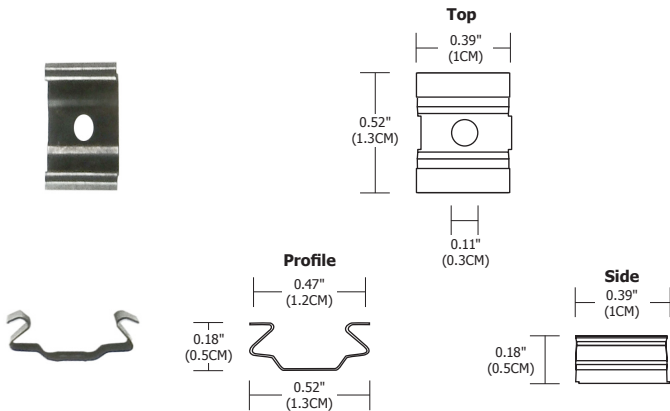

MOUNTING STRIPS

REV.11.15.16

Soft Strip U Strap

Use U-Strap every 6 to 12 inches for extra support (30 per package).

Soft Strip Tie Strap

Use Tie Strap every 6 to 12 inches for extra support (30 per package).

Soft Strip Mounting Clip

Screw In Mounting Clip mounts beneath strip, snapping the Strip into place for additional support (10 per package).

PROJECT:

FIXTURE
TYPE:

DATE: