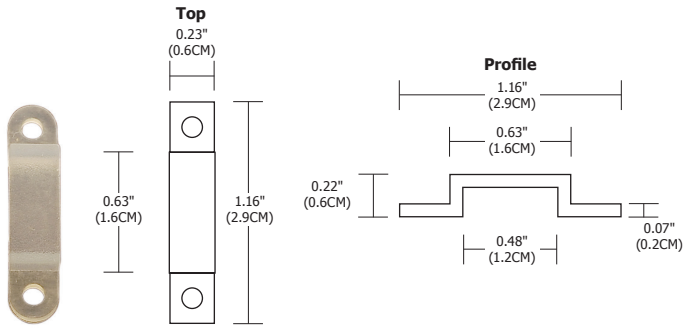

MOUNTING STRIPS

REV.11.15.16

Soft Strip U Strap

Use U-Strap every 6 to 12 inches for extra support (30 per package).

Soft Strip Tie Strap

Use Tie Strap every 6 to 12 inches for extra support (30 per package).

Soft Strip Mounting Clip

Screw In Mounting Clip mounts beneath strip, snapping the Strip into place for additional support (10 per package).

PROJECT:

FIXTURE
TYPE:

DATE: