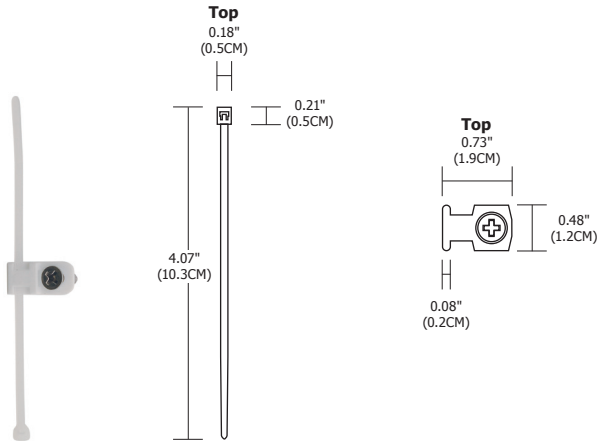

MOUNTING STRIPS

REV.11.15.16

Soft Strip U Strap

Use U-Strap every 6 to 12 inches for extra support (30 per package).

Soft Strip Tie Strap

Use Tie Strap every 6 to 12 inches for extra support (30 per package).

Soft Strip Mounting Clip

Screw In Mounting Clip mounts beneath strip, snapping the Strip into place for additional support (10 per package).

PROJECT:

FIXTURE
TYPE:

DATE: