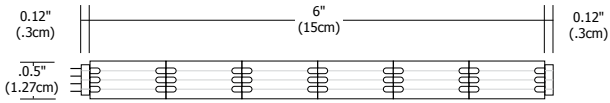

SOFT STRIP POWER TAPE CONNECTOR

REV.04.21.15

Power Tape Connector

The Soft Strip Power Tape Connector features a 3M adhesive back and links two sections of Soft Strip.

Product	Type	Size
SS	CPT	3IN
SS Soft Strip	CPT Power Tape Connector	3IN 3 Inches 6IN 6 Inches 12IN 12 Inches