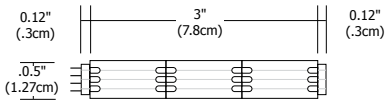

SOFT STRIP POWER TAPE CONNECTOR

REV.04.21.15

Power Tape Connector

The Soft Strip Power Tape Connector features a 3M adhesive back and links two sections of Soft Strip.

Product	Type	Size
SS	CPT	3IN
SS Soft Strip	CPT Power Tape Connector	3IN 3 Inches 6IN 6 Inches 12IN 12 Inches