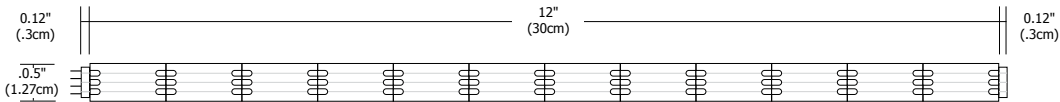

SOFT STRIP POWER TAPE CONNECTOR

REV.04.21.15

Power Tape Connector

The Soft Strip Power Tape Connector features a 3M adhesive back and links two sections of Soft Strip.

Product	Type	Size
SS	CPT	3IN
SS Soft Strip	CPT Power Tape Connector	3IN 3 Inches 6IN 6 Inches 12IN 12 Inches