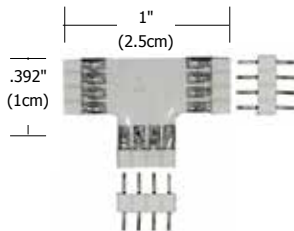

Flexible Connectors

Available in 3, 6, 12, 36 and 96-inch versions, Soft Strip flexible connectors link two sections of Soft Strip end to end.

Product	Type	Size	Connector
SS	CFX	3IN	Leave Blank for WW or VW
SS Soft Strip	CFX Flexible Connector	3IN 3 Inches 6IN 6 Inches 12IN 12 Inches 36IN 36 Inches 96IN 96 Inches	RGB RGB

SS-CFXT-3IN

Flexible T-Connector

The 3 inch T-Connector links two sections of Soft Strip end-to-end.

Product	Type	Size
SS	CFXT	3IN
SS Soft Strip	CFXT Flexible T-Connector	3IN 3 Inches

L-Connector

The Soft Strip L-Connector physically and electrically join two Soft Strip sections at 90° on a horizontal plane (includes one male joiner).

Product	Type
SS	CL
SS Soft Strip	CL L-Connector

T-Connector

Soft Strip T-Connectors physically and electrically join three Soft Strip sections at 90° angles (includes 2 male joiners).

Product	Type
SS	CT
SS Soft Strip	CT T-Connector

X-Connector

Soft Strip X-Connectors physically and electrically join four Soft Strip sections at 90° angles (includes 2 male joiners).

Product	Type
SS	CX
SS Soft Strip	CX X-Connector

Connector End Cap

Straight connector converts female end of Soft Strip to a male end. End caps attach to end of Soft Strip run, electrically isolating the run.