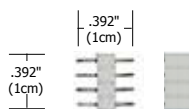

Connector End Cap

Straight connector converts female end of Soft Strip to a male end. End caps attach to end of Soft Strip run, electrically isolating the run.

Product	Type
SS	CEC
SS Soft Strip	CEC Connector End Cap

PROJECT:

FIXTURE
TYPE:

DATE: