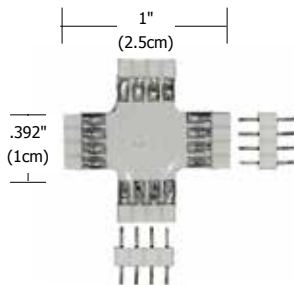

Flexible Connectors

Available in 3, 6, 12, 36 and 96-inch versions, Soft Strip flexible connectors link two sections of Soft Strip end to end.

Product	Type	Size	Connector
SS	CFX	3IN	Leave Blank for WW or VW
SS Soft Strip	CFX Flexible Connector	3IN 3 Inches 6IN 6 Inches 12IN 12 Inches 36IN 36 Inches 96IN 96 Inches	RGB RGB

SS-CFXT-3IN

Flexible T-Connector

The 3 inch T-Connector links two sections of Soft Strip end-to-end.

Product	Type	Size
SS	CFXT	3IN
SS Soft Strip	CFXT Flexible T-Connector	3IN 3 Inches

L-Connector

The Soft Strip L-Connector physically and electrically join two Soft Strip sections at 90° on a horizontal plane (includes one male joiner).

Product	Type
SS	CL
SS Soft Strip	CL L-Connector

T-Connector

Soft Strip T-Connectors physically and electrically join three Soft Strip sections at 90° angles (includes 2 male joiners).

Product	Type
SS	CT
SS Soft Strip	CT T-Connector

X-Connector

Soft Strip X-Connectors physically and electrically join four Soft Strip sections at 90° angles (includes 2 male joiners).

Product	Type
SS	CX
SS Soft Strip	CX X-Connector

Connector End Cap

Straight connector converts female end of Soft Strip to a male end. End caps attach to end of Soft Strip run, electrically isolating the run.