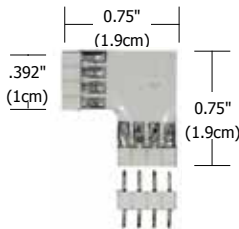

Flexible Connectors

Available in 3, 6, 12, 36 and 96-inch versions, Soft Strip flexible connectors link two sections of Soft Strip end to end.

Product	Type	Size	Connector
SS	CFX	3IN	Leave Blank for WW or VW
SS Soft Strip	CFX Flexible Connector	3IN 3 Inches 6IN 6 Inches 12IN 12 Inches 36IN 36 Inches 96IN 96 Inches	RGB RGB

SS-CFXT-3IN

Flexible T-Connector

The 3 inch T-Connector links two sections of Soft Strip end-to-end.

Product	Type	Size
SS	CFXT	3IN
SS Soft Strip	CFXT Flexible T-Connector	3IN 3 Inches

L-Connector

The Soft Strip L-Connector physically and electrically join two Soft Strip sections at 90° on a horizontal plane (includes one male joiner).

Product	Type
SS	CL
SS Soft Strip	CL L-Connector

T-Connector

Soft Strip T-Connectors physically and electrically join three Soft Strip sections at 90° angles (includes 2 male joiners).

Product	Type
SS	CT
SS Soft Strip	CT T-Connector

X-Connector

Soft Strip X-Connectors physically and electrically join four Soft Strip sections at 90° angles (includes 2 male joiners).

Product	Type
SS	CX
SS Soft Strip	CX X-Connector

Connector End Cap

Straight connector converts female end of Soft Strip to a male end. End caps attach to end of Soft Strip run, electrically isolating the run.