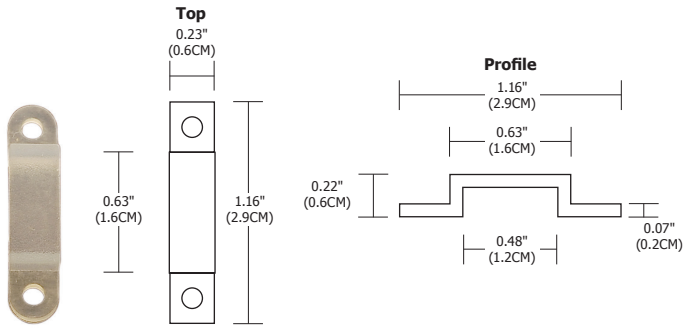

MOUNTING STRIPS

REV.11.15.16

Soft Strip U Strap

Use U-Strap every 6 to 12 inches for extra support (30 per package).

Soft Strip Tie Strap

Use Tie Strap every 6 to 12 inches for extra support (30 per package).

Soft Strip Mounting Clip

Screw In Mounting Clip mounts beneath strip, snapping the Strip into place for additional support (10 per package). Used with SS1 White Soft Strip.

PROJECT:

FIXTURE
TYPE:

DATE: