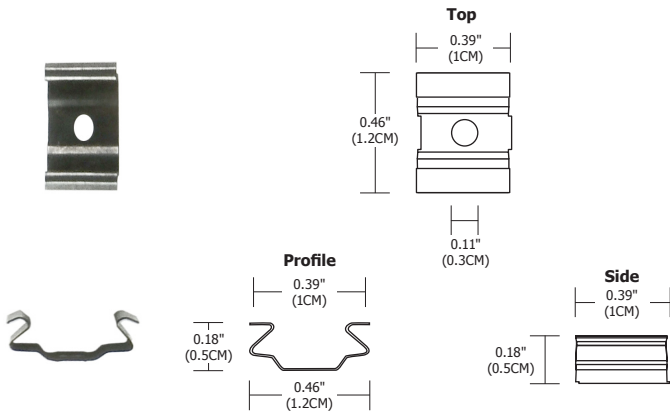

MOUNTING STRIPS

REV.11.15.16

Soft Strip U Strap

Use U-Strap every 6 to 12 inches for extra support (30 per package).

Soft Strip Tie Strap

Use Tie Strap every 6 to 12 inches for extra support (30 per package).

Soft Strip Mounting Clip

Screw In Mounting Clip mounts beneath strip, snapping the Strip into place for additional support (10 per package). Used with SS1 White Soft Strip.

PROJECT:

FIXTURE
TYPE:

DATE: