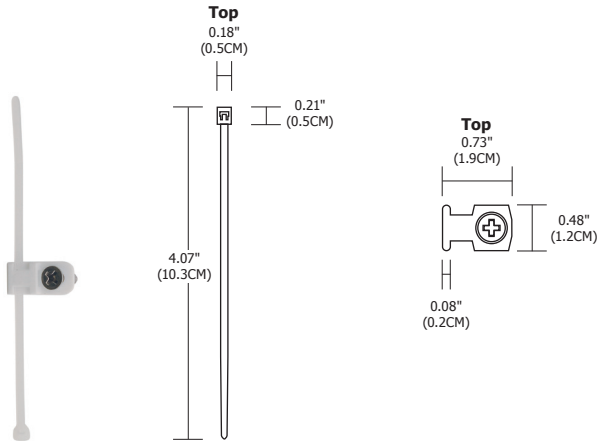

MOUNTING STRIPS

REV.11.15.16

Soft Strip U Strap

Use U-Strap every 6 to 12 inches for extra support (30 per package).

Soft Strip Tie Strap

Use Tie Strap every 6 to 12 inches for extra support (30 per package).

Soft Strip Mounting Clip

Screw In Mounting Clip mounts beneath strip, snapping the Strip into place for additional support (10 per package). Used with SS1 White Soft Strip.

PROJECT:

FIXTURE
TYPE:

DATE: