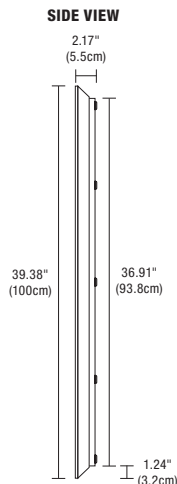

## Description

Plaza Large LED surface mounted rectangular mirror features LEDs ranging from Static White 2200K-5700K, Warm Dim and Tunable White 2000K-4000K set behind an inset border of frosted glass projecting an even glow of light. Dimmable with an electronic low voltage dimmer. Tunable White requires (2) dimmers. ADA compliant.

## Dimensions

- 39.5" x 27.5" x 2.17"

## Weight:

- 53 lbs (24 kg)

System	Description	Lamp	Color Temperature
<b>PLAZA</b>	<b>L</b>	<b>LED</b>	<b>22K</b>
PLAZA Plaza LED surface mounted square mirror	L Large	LED LED	22K 2200K Amber White *27K 2700K Very Warm White 27D 2700K Warm Dim (5W only) 30K 3000K Warm White 30D 3000K Warm Dim (5W only) 35K 3500K Neutral White 40K 4000K Cool White 57K 5700K Daylight White 2K4K 2000K-4000K Tunable White