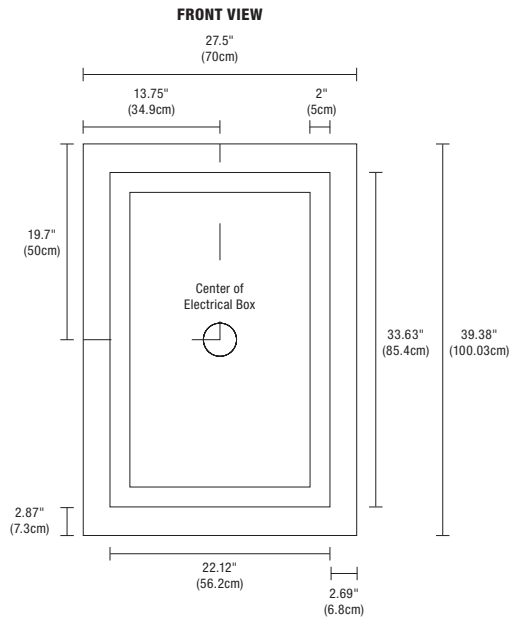

## Description

Plaza Large LED surface mounted rectangular mirror features LEDs ranging from Static White 2200K-5700K, Warm Dim and Tunable White 2000K-4000K set behind an inset border of frosted glass projecting an even glow of light. Dimmable with an electronic low voltage dimmer. Tunable White requires (2) dimmers. ADA compliant.

## Dimensions

- 39.5" x 27.5" x 2.17"

## Weight:

- 53 lbs (24 kg)

System	Description	Lamp	Color Temperature
<b>PLAZA</b>	<b>L</b>	<b>LED</b>	<b>22K</b>
PLAZA Plaza LED surface mounted square mirror	L Large	LED LED	22K 2200K Amber White *27K 2700K Very Warm White 27D 2700K Warm Dim (5W only) 30K 3000K Warm White 30D 3000K Warm Dim (5W only) 35K 3500K Neutral White 40K 4000K Cool White 57K 5700K Daylight White 2K4K 2000K-4000K Tunable White