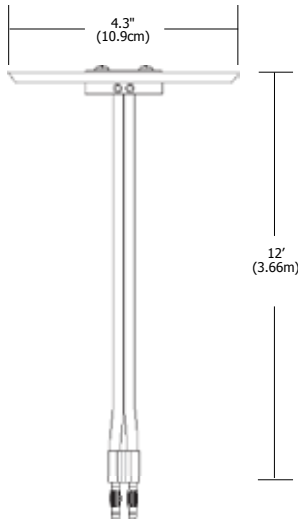

REV:04.17.15

MP-4RD-ME-SN

4" Round Adjustable Single End Feed Canopy

The Adjustable Single End Feed Canopy mounts to a standard 4" electrical box with plaster ring or an octagon box. The adjustable 12' (3.65m) cable powers the end of the rail where an electrical box cannot be located directly above the system. Use in conjunction with corresponding remote transformers. Satin nickel, polished nickel or antique bronze finish.

Weight:

1.7 lb (0.77kg)

System	Canopy	Type	Finish
MP	4RD	ME	SN
<small>MP Monorail Power Single Feed Canopy</small>	<small>4RD 4.3" (10.9cm) Round</small>	<small>ME Adjustable Male End</small>	<small>SN Satin Nickel PN Polished Nickel BZ Antique Bronze</small>

PROJECT:

FIXTURE TYPE:

DATE: