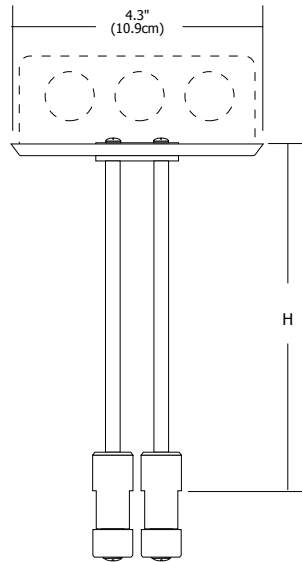

4" Round Rigid Extended Single Feed Power Canopy

The 4" Round Rigid Extended Single Feed Power Canopy mounts to a standard 4" electrical box with plaster ring or an octagon box. Available in 6" (15.2cm), 12" (31cm), 24"(61cm), 36" (91cm), 48" (122cm), 96" (244cm) or custom heights (fill in inches for custom height). Use with corresponding rigid or adjustable standoffs and remote transformers: 12 volt - 60, 150, 175 or 300 watt; 24 volt - 300 or 600 watt. Satin nickel, polished nickel or antique bronze finish.

Rigid extended power feed canopies are pre-built and may be cut on location if desired.

Weight:

.95 lb (.43 kg)

System	Canopy	Height (H)	Finish
MP	4RD	6	SN
MP Monorail Power Feed	4RD 4.3" (10.9cm) Round	6 6" (15.2cm) 12 12" (30.5cm) 24 24" (61cm) 36 36" (91.4cm) 48 48" (122cm) 96 96" (243.8cm) - Custom	SN Satin Nickel PN Polished Nickel BZ Antique Bronze

4" Round Rigid Extended Dual Feed Power Canopy

The 4" Round Rigid Extended Dual Feed Power Canopy mounts to a standard 4" electrical box with plaster ring or an octagon box at the point where the two feeds split. Available in 6" (15.2cm), 12" (31cm), 24" (61cm), 36" (91cm), 48" (122cm), 96" (244cm) or custom heights (fill in inches for custom height). A pair of isolating connectors is included. Use with corresponding rigid or adjustable standoffs and T-600-D12 remote transformer. Satin nickel, polished nickel or antique bronze finish.

Rigid extended power feed canopies are pre-built and may be cut on location if desired.

Weight:

1.1 lb (.05kg)

System	Canopy	Height (H)	Finish
MPD	4RD	6	SN
MP Monorail Dual Power Feed	4RD 4.3" (10.9cm) Round	6 6" (15.2cm) 12 12" (30.5cm) 24 24" (61cm) 36 36" (91.4cm) 48 48" (122cm) 96 96" (243.8cm) - Custom	SN Satin Nickel PN Polished Nickel BZ Antique Bronze