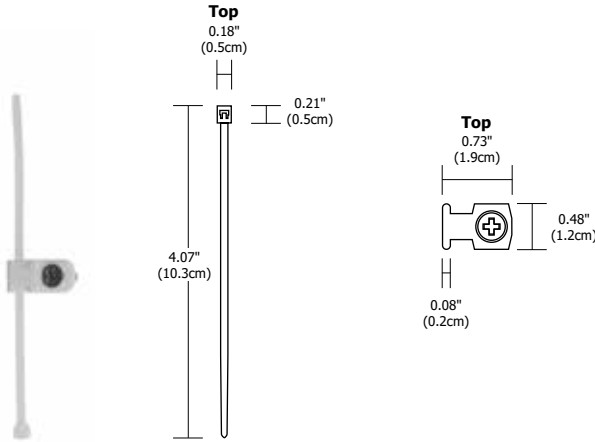

## Soft Strip U Strap

Use U-Strap every 6 to 12 inches for extra support (30 per package).

## Soft Strip Tie Strap

Use Tie Strap every 6 to 12 inches for extra support (30 per package).

## Soft Strip Mounting Clip

Screw In Mounting Clip mounts beneath strip, snapping the Strip into place for additional support (10 per package).

## Soft Strip Mounting Clip

Screw In Mounting Clip mounts beneath strip, snapping the Strip into place for additional support (10 per package). Used with SS1 White Soft Strip.

PROJECT:

FIXTURE  
TYPE:

DATE: