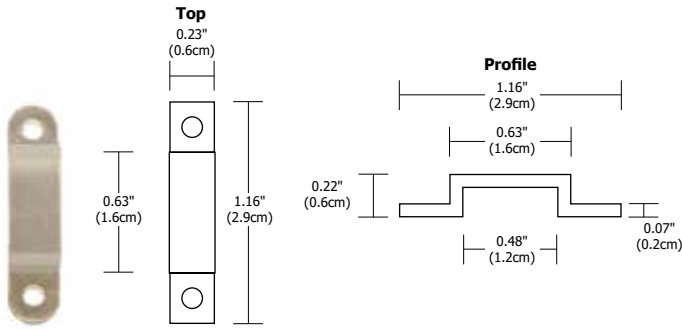

## Soft Strip U Strap

Use U-Strap every 6 to 12 inches for extra support (30 per package).

## Soft Strip Tie Strap

Use Tie Strap every 6 to 12 inches for extra support (30 per package).

## Soft Strip Mounting Clip

Screw In Mounting Clip mounts beneath strip, snapping the Strip into place for additional support (10 per package).

## Soft Strip Mounting Clip

Screw In Mounting Clip mounts beneath strip, snapping the Strip into place for additional support (10 per package). Used with SS1 White Soft Strip.

PROJECT:

FIXTURE  
TYPE:

DATE: