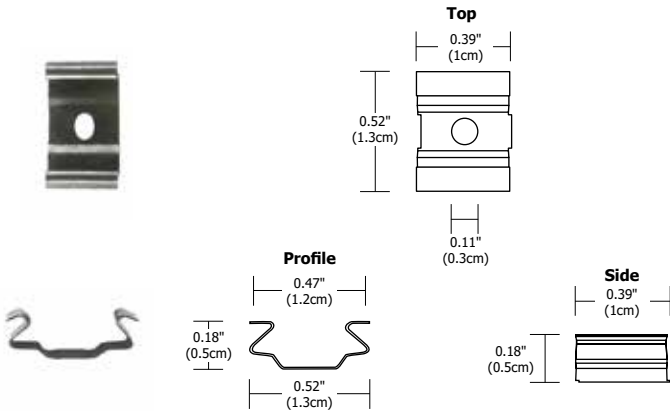

## Soft Strip U Strap

Use U-Strap every 6 to 12 inches for extra support (30 per package).

## Soft Strip Tie Strap

Use Tie Strap every 6 to 12 inches for extra support (30 per package).

## Soft Strip Mounting Clip

Screw In Mounting Clip mounts beneath strip, snapping the Strip into place for additional support (10 per package).

## Soft Strip Mounting Clip

Screw In Mounting Clip mounts beneath strip, snapping the Strip into place for additional support (10 per package). Used with SS1 White Soft Strip.

PROJECT:

FIXTURE  
TYPE:

DATE: