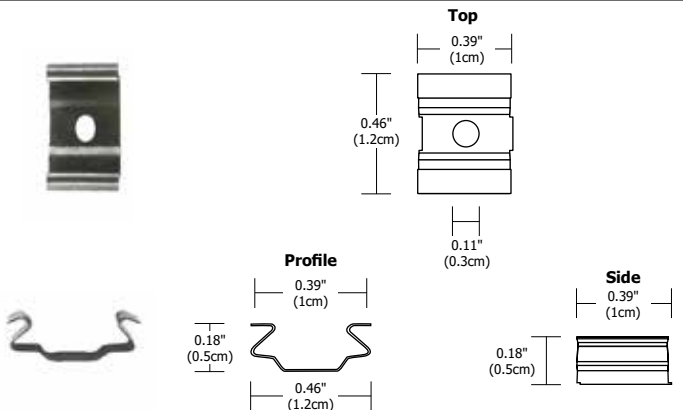

## Soft Strip U Strap

Use U-Strap every 6 to 12 inches for extra support (30 per package).

## Soft Strip Tie Strap

Use Tie Strap every 6 to 12 inches for extra support (30 per package).

## Soft Strip Mounting Clip

Screw In Mounting Clip mounts beneath strip, snapping the Strip into place for additional support (10 per package).

## Soft Strip Mounting Clip

Screw In Mounting Clip mounts beneath strip, snapping the Strip into place for additional support (10 per package). Used with SS1 White Soft Strip.

PROJECT:

FIXTURE  
TYPE:

DATE: