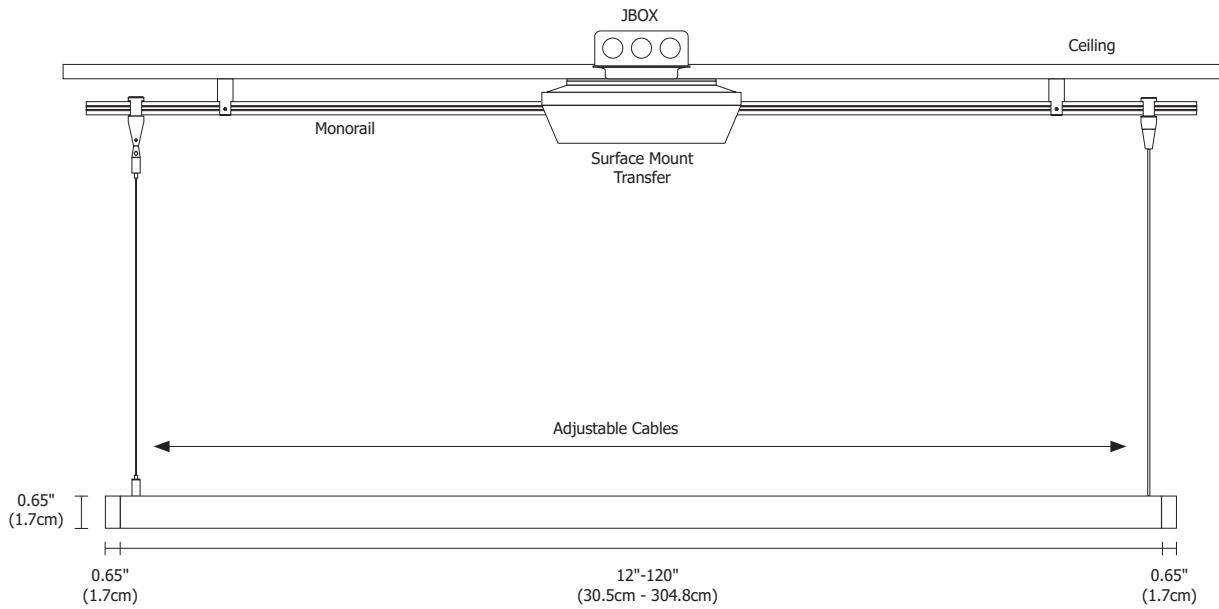

Description:

Nova can be seamlessly integrated into Edge Lighting Monorail systems. The fixture may be mounted to ceiling rails at a 90 degree angle with use of an included ceiling anchor. Nova is a linear LED lighting fixture that features a direct milky white (no LED spots) lens and an optional louver. At 7.5 watts per foot, the 12VAC fixture contains very warm white or warm white 92+CRI LEDs. Fixture lengths are available from 12 to 120 inches. May be ordered in 3, 6 or 9 inch increments. Includes corresponding mounting hardware. Fixture features adjustable 12 foot cables for flexibility when mounting to the rail or ceiling. Fixture includes 5 year warranty. For custom designs and quotes, send drawings to design@PureEdgeLighting.com.

System Compatibility:

Monorail

Applications:

Indoor - conference rooms, kitchens, dining rooms, architectural lighting, general lighting and retail

Lamp: 50,000 Hour Lamp Life

Version	Watts per Foot	Lumens per Watt	Lumens per Foot	92CRI 27K, 30K
7W	7.5	34	255	●

Lumen values are based on the 3000K LED test without louver.

Fixture Finish:

Monorail Connector Finish:

Louver Options:

System	Product	Wattage/Voltage	Nominal Size	Color Temperature	Channel Finish	Connector Finish
M M Monorail	NS NS Nova Suspension NSB Nova Suspension with Black Louver NSW Nova Suspension with White Louver	7W 7.5 Watt 12 Volt AC	120 12 - 120 Order in 12 inch increments up to 120 inches. May be ordered in 3, 6 or 9 inch increments. Chrome 84 inches max.	27K 27K 2700K Very Warm White 30K 3000K Warm White	SN SN Satin Nickel CH Chrome BK Satin Black WH White	SN SN Satin Nickel

NOVA SUSPENSION FOR MONORAIL 120V/12VAC FIXTURE, 92+CRI

REV.02.16.21

Assembled in the USA

PROJECT:

FIXTURE
TYPE:

DATE:

EDGE
LIGHTING