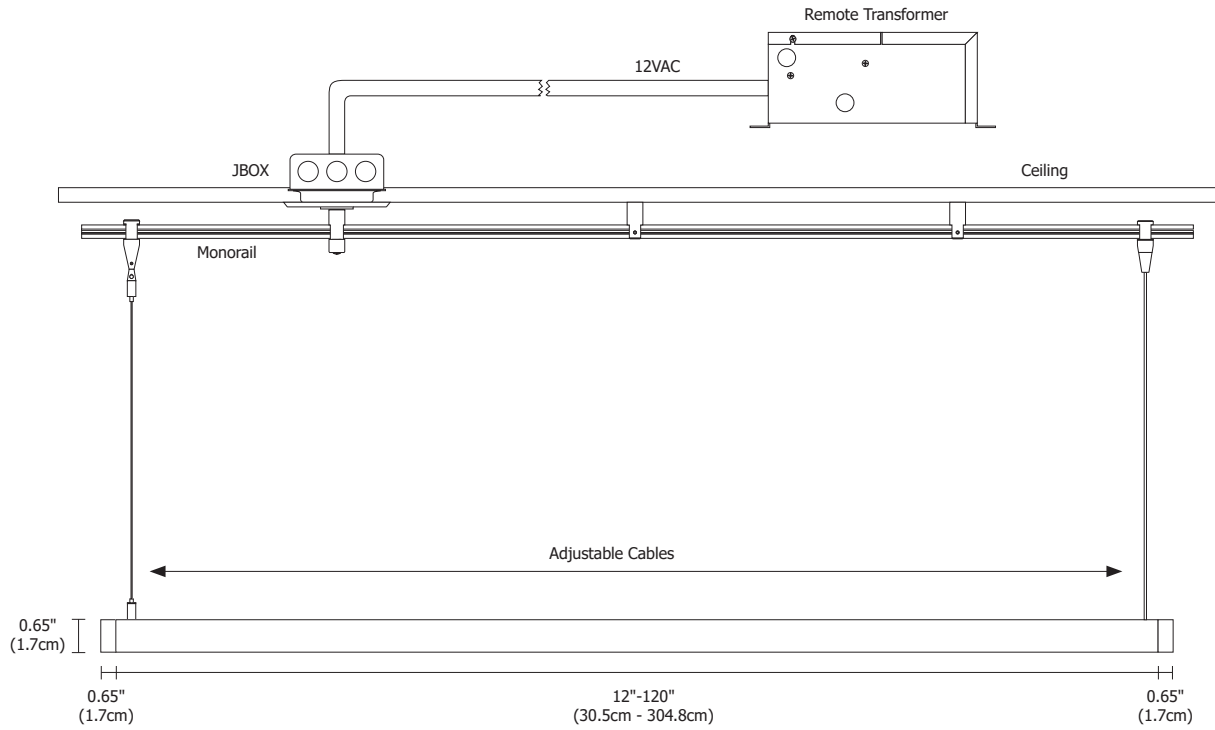

Description:

Nova can be seamlessly integrated into Edge Lighting Monorail systems. The fixture may be mounted to ceiling rails at a 90 degree angle with use of an included ceiling anchor. Nova is a linear LED lighting fixture that features a direct milky white (no LED spots) lens and an optional louver. At 7.5 watts per foot, the 12VAC fixture contains very warm white or warm white 92+CRI LEDs. Fixture lengths are available from 12 to 120 inches. May be ordered in 3, 6 or 9 inch increments. Includes corresponding mounting hardware. Fixture features adjustable 12 foot cables for flexibility when mounting to the rail or ceiling. Fixture includes 5 year warranty. For custom designs and quotes, send drawings to design@PureEdgeLighting.com.

System Compatibility:

Monorail

Applications:

Indoor - conference rooms, kitchens, dining rooms, architectural lighting, general lighting and retail

Lamp: 50,000 Hour Lamp Life

Version	Watts per Foot	Lumens per Watt	Lumens per Foot	92CRI 27K, 30K
7W	7.5	34	255	●

Lumen values are based on the 3000K LED test without louver.

Fixture Finish:

Monorail Connector Finish:

Louver Options:

System	Product	Wattage/Voltage	Nominal Size	Color Temperature	Channel Finish	Connector Finish
M M Monorail	NS NS Nova Suspension NSB Nova Suspension with Black Louver NSW Nova Suspension with White Louver	7W 7.5 Watt 12 Volt AC	120 12 - 120 Order in 12 inch increments up to 120 inches. May be ordered in 3, 6 or 9 inch increments. Chrome 84 inches max.	27K 27K 2700K Very Warm White 30K 3000K Warm White	SN SN Satin Nickel CH Chrome BK Satin Black WH White	SN SN Satin Nickel

NOVA SUSPENSION FOR MONORAIL 120V/12VAC FIXTURE, 92+CRI

REV.02.16.21

Assembled in the USA

PROJECT:

FIXTURE
TYPE:

DATE:

EDGE
LIGHTING