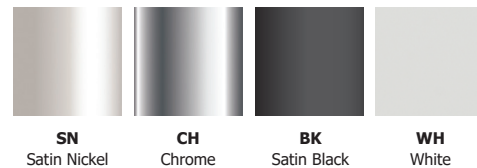

Description:

Nova can be seamlessly integrated into Edge Lighting Monorail systems. The fixture may be mounted to ceiling rails at a 90 degree angle with use of an included ceiling anchor. Nova is a linear LED lighting fixture that features a direct milky white (no LED spots) lens and an optional louver. At 7.5 watts per foot, the 12VAC fixture contains very warm white or warm white 92+CRI LEDs. Fixture lengths are available from 12 to 120 inches. May be ordered in 3, 6 or 9 inch increments. Includes corresponding mounting hardware. Fixture features adjustable 12 foot cables for flexibility when mounting to the rail or ceiling. Fixture includes 5 year warranty. For custom designs and quotes, send drawings to design@PureEdgeLighting.com.

System Compatibility:

Monorail

Applications:

Indoor - conference rooms, kitchens, dining rooms, architectural lighting, general lighting and retail

Lamp: 50,000 Hour Lamp Life

Version	Watts per Foot	Lumens per Watt	Lumens per Foot	92CRI 27K, 30K
7W	7.5	34	255	●

Lumen values are based on the 3000K LED test without louver.

Fixture Finish:

Monorail Connector Finish:

Louver Options:

System	Product	Wattage/Voltage	Nominal Size	Color Temperature	Channel Finish	Connector Finish
M M Monorail	NS NS Nova Suspension NSB Nova Suspension with Black Louver NSW Nova Suspension with White Louver	7W 7.5 Watt 12 Volt AC	120 12 - 120 Order in 12 inch increments up to 120 inches. May be ordered in 3, 6 or 9 inch increments. Chrome 84 inches max.	27K 27K 2700K Very Warm White 30K 3000K Warm White	SN SN Satin Nickel CH Chrome BK Satin Black WH White	SN SN Satin Nickel