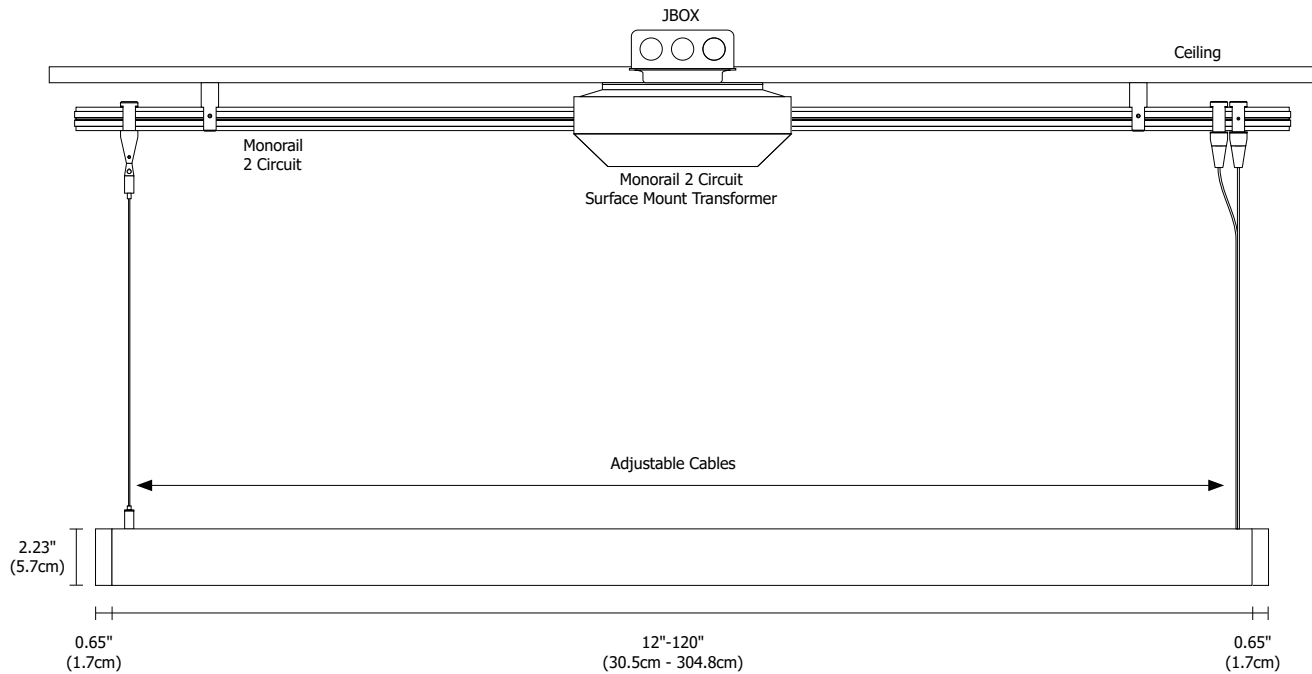

REV.03.20.17

Description:

Nova can be seamlessly integrated into Edge Lighting Monorail 2-Circuit systems. The fixture may be mounted to ceiling rails at a 90 degree angle with use of an included ceiling anchor. Nova Up/Down is a linear LED lighting fixture that features direct and indirect flat, milky white (no LED spots) lens and an optional louver for the direct lens. At 15 watts per foot, the 12VAC fixtures contain very warm white or warm white 92+CRI LEDs. Fixture lengths are available from 12 to 120 inches. May be ordered in 3, 6 or 9 inch increments. Includes corresponding mounting hardware. Fixture features adjustable 12 foot cables for flexibility when mounting to the rail. Fixture includes 5 year warranty. For custom designs and quotes, send drawings to design@PureEdgeLighting.com.

Lumen values are based on the 3000K LED test without louver.

System	Product	Wattage/Voltage	Nominal Size	Color Temperature	Channel Finish	Connector Finish
M2	NSUD	14W	120	27K	SN	SN
M2 Monorail 2-Circuit	NSUD Nova Suspension Up/Down NSUDB Nova Suspension Up/Down with Black Louver NSUDW Nova Suspension Up/Down with White Louver	14W 14 Watt 12 Volt AC (7.5 Watt Up and 7.5 Watt Down)	12 - 120 Order in 12 inch increments up to 120 inches. May be ordered in 3, 6 or 9 inch increments. Chrome 84 inches max.	27K 2700K Very Warm White 30K 3000K Warm White	SN Satin Nickel CH Chrome BK Satin Black WH White	SN Satin Nickel PN Polished Nickel BZ Antique Bronze

PROJECT: _____ FIXTURE TYPE: _____ DATE: _____

NOVA UP/DOWN SUSPENSION FOR 2-CIRCUIT MONORAIL 120V/12VAC FIXTURE

REV.03.20.17

ASSEMBLED IN AMERICA

PROJECT:

FIXTURE
TYPE:

DATE:

EDGE
LIGHTING