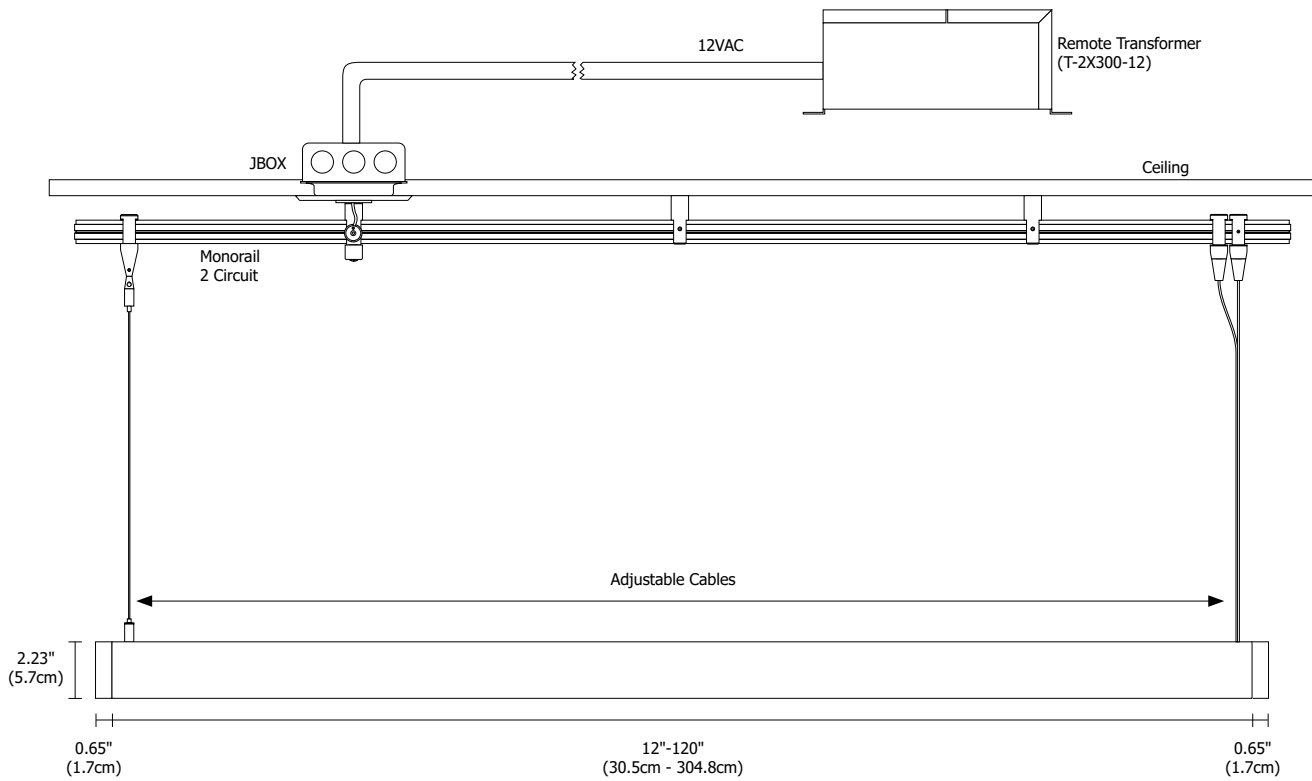

REV.03.20.17

Description:

Nova can be seamlessly integrated into Edge Lighting Monorail 2-Circuit systems. The fixture may be mounted to ceiling rails at a 90 degree angle with use of an included ceiling anchor. Nova Up/Down is a linear LED lighting fixture that features direct and indirect flat, milky white (no LED spots) lens and an optional louver for the direct lens. At 15 watts per foot, the 12VAC fixtures contain very warm white or warm white 92+CRI LEDs. Fixture lengths are available from 12 to 120 inches. May be ordered in 3, 6 or 9 inch increments. Includes corresponding mounting hardware. Fixture features adjustable 12 foot cables for flexibility when mounting to the rail. Fixture includes 5 year warranty. For custom designs and quotes, send drawings to design@PureEdgeLighting.com.

Lumen values are based on the 3000K LED test without louver.

System	Product	Wattage/Voltage	Nominal Size	Color Temperature	Channel Finish	Connector Finish
M2	NSUD	14W	120	27K	SN	SN
M2 Monorail 2-Circuit	NSUD Nova Suspension Up/Down NSUDB Nova Suspension Up/Down with Black Louver NSUDW Nova Suspension Up/Down with White Louver	14W 14 Watt 12 Volt AC (7.5 Watt Up and 7.5 Watt Down)	12 - 120 Order in 12 inch increments up to 120 inches. May be ordered in 3, 6 or 9 inch increments. Chrome 84 inches max.	27K 2700K Very Warm White 30K 3000K Warm White	SN Satin Nickel CH Chrome BK Satin Black WH White	SN Satin Nickel PN Polished Nickel BZ Antique Bronze

PROJECT: _____ FIXTURE TYPE: _____ DATE: _____

NOVA UP/DOWN SUSPENSION FOR 2-CIRCUIT MONORAIL 120V/12VAC FIXTURE

REV.03.20.17

ASSEMBLED IN AMERICA

PROJECT:

FIXTURE
TYPE:

DATE:

EDGE
LIGHTING