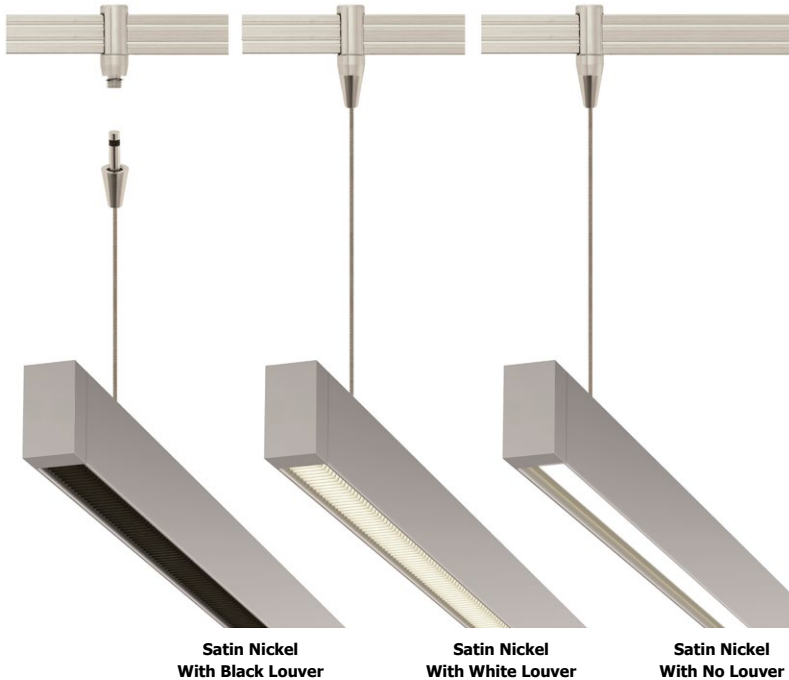

REV.03.20.17

Description:

Nova can be seamlessly integrated into Edge Lighting Monorail 2-Circuit systems. The fixture may be mounted to ceiling rails at a 90 degree angle with use of an included ceiling anchor. Nova Up/Down is a linear LED lighting fixture that features direct and indirect flat, milky white (no LED spots) lens and an optional louver for the direct lens. At 15 watts per foot, the 12VAC fixtures contain very warm white or warm white 92+CRI LEDs. Fixture lengths are available from 12 to 120 inches. May be ordered in 3, 6 or 9 inch increments. Includes corresponding mounting hardware. Fixture features adjustable 12 foot cables for flexibility when mounting to the rail. Fixture includes 5 year warranty. For custom designs and quotes, send drawings to design@PureEdgeLighting.com.

System Compatibility:

Monorail 2-Circuit

Applications:

Indoor - conference rooms, kitchens, dining rooms, architectural lighting, general lighting and retail

Lamp: 50,000 Hour Lamp Life

Version	Watts Per Foot (Including power supply)	Lumens		92+CRI 27K, 30K
		per Watt	per Foot	
14W	15W Up and Down	34	510	●
	7.5W Up	34	255	●
	7.5W Down	34	255	●

Lumen values are based on the 3000K LED test without louver.

System	Product	Wattage/Voltage	Nominal Size	Color Temperature	Channel Finish	Connector Finish
M2	NSUD	14W	120	27K	SN	SN
M2 Monorail 2-Circuit	NSUD Nova Suspension Up/Down NSUDB Nova Suspension Up/Down with Black Louver NSUDW Nova Suspension Up/Down with White Louver	14W 14 Watt 12 Volt AC (7.5 Watt Up and 7.5 Watt Down)	12 - 120 Order in 12 inch increments up to 120 inches. May be ordered in 3, 6 or 9 inch increments. Chrome 84 inches max.	27K 2700K Very Warm White 30K 3000K Warm White	SN Satin Nickel CH Chrome BK Satin Black WH White	SN Satin Nickel PN Polished Nickel BZ Antique Bronze