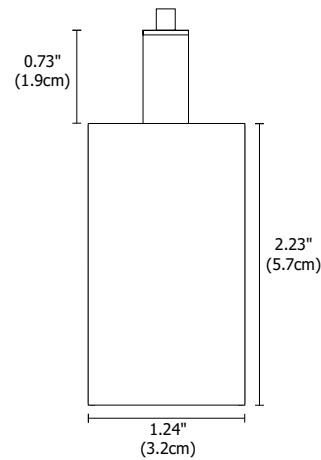

REV.03.20.17

Description:

Nova can be seamlessly integrated into Edge Lighting Monorail 2-Circuit systems. The fixture may be mounted to ceiling rails at a 90 degree angle with use of an included ceiling anchor. Nova Up/Down is a linear LED lighting fixture that features direct and indirect flat, milky white (no LED spots) lens and an optional louver for the direct lens. At 15 watts per foot, the 12VAC fixtures contain very warm white or warm white 92+CRI LEDs. Fixture lengths are available from 12 to 120 inches. May be ordered in 3, 6 or 9 inch increments. Includes corresponding mounting hardware. Fixture features adjustable 12 foot cables for flexibility when mounting to the rail. Fixture includes 5 year warranty. For custom designs and quotes, send drawings to design@PureEdgeLighting.com.

System Compatibility:

Monorail 2-Circuit

Applications:

Indoor - conference rooms, kitchens, dining rooms, architectural lighting, general lighting and retail

Lamp: 50,000 Hour Lamp Life

Version	Watts Per Foot (Including power supply)	Lumens		92+CRI 27K, 30K
		per Watt	per Foot	
14W	15W Up and Down	34	510	●
	7.5W Up	34	255	●
	7.5W Down	34	255	●

Lumen values are based on the 3000K LED test without louver.

System	Product	Wattage/Voltage	Nominal Size	Color Temperature	Channel Finish	Connector Finish
M2	NSUD	14W	120	27K	SN	SN
M2 Monorail 2-Circuit	NSUD Nova Suspension Up/Down NSUDB Nova Suspension Up/Down with Black Louver NSUDW Nova Suspension Up/Down with White Louver	14W 14 Watt 12 Volt AC (7.5 Watt Up and 7.5 Watt Down)	12 - 120 Order in 12 inch increments up to 120 inches. May be ordered in 3, 6 or 9 inch increments. Chrome 84 inches max.	27K 2700K Very Warm White 30K 3000K Warm White	SN Satin Nickel CH Chrome BK Satin Black WH White	SN Satin Nickel PN Polished Nickel BZ Antique Bronze