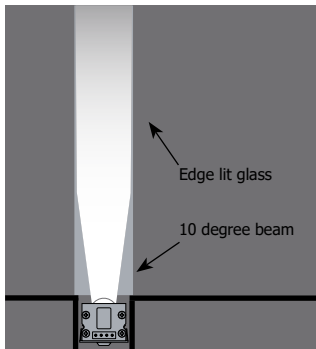

- **Application:** Electronic low-voltage dimming for Light Channel Micro Grazer 2.3W/24V
- **Power Supply:** 120VAC input, 24VDC 60 watt output PSB-60W-ELV-24VDC
- **Dimming:** Dimmable with low voltage electronic dimmer using power supply above. See power supply spec sheet for additional details. Lutron: Diva DVELV-300P; Skylark SELV-300P; Maestro MAELV-600 dimmers are recommended

- A. Lutron Dimmers
  Diva **DVELV-300P** or Skylark **SELV-300P**
- B. 60W 24VDC Power Supply
  PSB-60W-ELV-24VDC
- C. Light Channel Micro Wall Grazer
  LCMG-24V-_-WW-_-
- D. Flexible connector order to length
  LC-CFX-_-
- E. Optional: 3" Rectangle Canopy Cover **3RE-WH** or
  4" Round Canopy Cover **4RD-WH** or
  Splice Box **1RB-WH**
- F. 3" Flexible T-Connector
  SS-CFXT-3IN