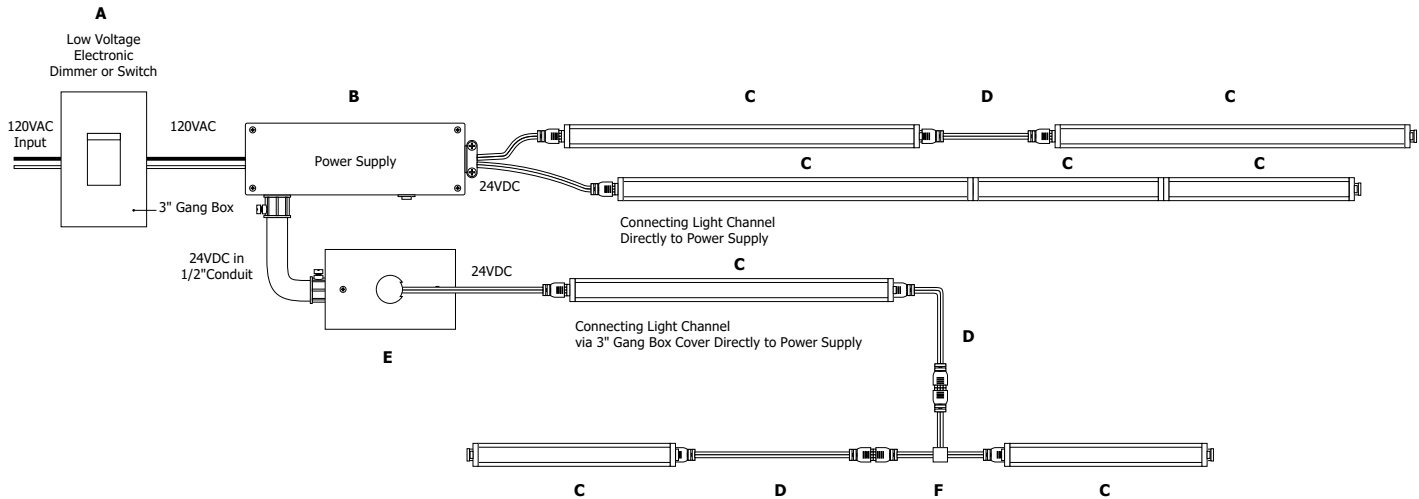

- **Application:** Electronic low-voltage dimming for Light Channel Micro Grazer 2.3W/24V
- **Power Supply:** 120VAC input, 24VDC 60 watt output PSB-60W-ELV-24VDC
- **Dimming:** Dimmable with low voltage electronic dimmer using power supply above. See power supply spec sheet for additional details. Lutron: Diva DVELV-300P; Skylark SELV-300P; Maestro MAELV-600 dimmers are recommended

- A. Lutron Dimmers
  Diva **DVELV-300P** or Skylark **SELV-300P**
- B. 60W 24VDC Power Supply
  PSB-60W-ELV-24VDC
- C. Light Channel Micro Wall Grazer
  LCMG-24V-_-WW-_-
- D. Flexible connector order to length
  LC-CFX-_-
- E. Optional: 3" Rectangle Canopy Cover **3RE-WH** or
  4" Round Canopy Cover **4RD-WH** or
  Splice Box **1RB-WH**
- F. 3" Flexible T-Connector
  SS-CFXT-3IN