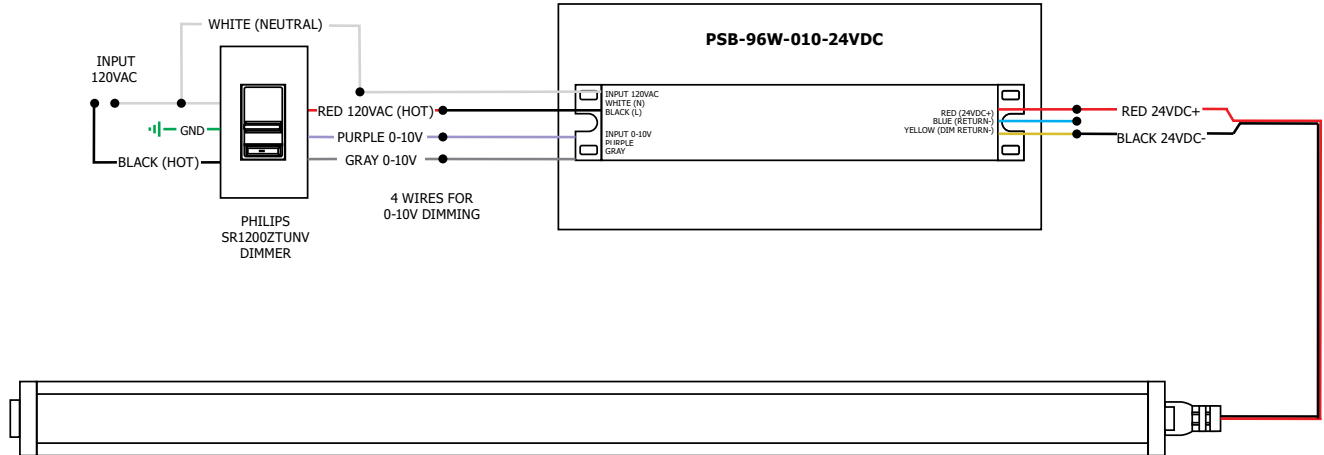

- **Application:** 0-10V dimming for Light Channel Micro Grazer 2.3W/24V
- **Power Supply:** Class 2, 24VDC output: 120-277VAC input, 96 watt output PSB-96W-010-24VDC; 120-277VAC input, 192 watt output PSB-2X96W-010-24VDC
- **Dimming:** Dimmable with 0-10V dimmer using power supply above. See power supply spec sheet for additional details. Philips Sunrise SR1200ZTUNV 0-10V dimmer recommended.