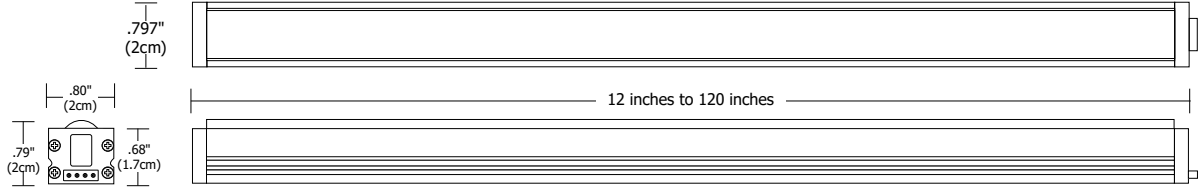

MICRO GRAZER LIGHT CHANNEL 2.3W, 24VDC HIGH OUTPUT PREMIUM (80+CRI)

REV.12.02.16

Description:

The Light Channel Micro Grazer LED features 24 volt Soft Strip Premium (SS2P) included inside a slim, paintable aluminum extrusion. The asymmetrical 10 degree lens is ideal for creating dramatic grazing effects. At only 2.3 watts, each foot of Light Channel contains warm-white, high CRI LEDs with excellent color rendering. The linear system is sold in 12 inch increments up to 120 inches. May be ordered in 3, 5, 8 or 10 inch increments. Fixtures include mounting clips every 2 feet and can be linked end-to-end with plug-in or flexible connectors to a maximum of 40 feet. System is powered by a dimmable, remote power supply. Includes a 6 foot power feed cable. Fixture includes a 5 year warranty.

Product	Voltage	Nominal Size	Color Temperature	Finish
LCMG	24V	60IN	WW	SA
<small>LCMG Light Channel Micro Grazer</small>	<small>24V 24 Volt DC</small>	<small>12-120 Order in 12 inch increments up to 120 inches May be ordered in 3, 5, 8 or 10 inch increments</small>	<small>WW 3000K Warm White</small>	<small>SA Satin Aluminum</small>

MICRO GRAZER LIGHT CHANNEL ACTUAL SIZE

ORDERING CODE (NOMINAL SIZE)	LENGTH (INCHES)	ORDERING CODE (NOMINAL SIZE)	LENGTH (INCHES)
3IN	3.34	63IN	63.34
5IN	5.74	65IN	65.74
8IN	8.14	68IN	68.14
10IN	10.54	70IN	70.54
12IN	12.94	72IN	72.94
15IN	15.34	75IN	75.34
17IN	17.74	77IN	77.74
20IN	20.14	80IN	80.14
22IN	22.54	82IN	82.54
24IN	24.94	84IN	84.94
27IN	27.34	87IN	87.34
29IN	29.74	89IN	89.74
32IN	32.14	92IN	92.14
34IN	34.54	94IN	94.54
36IN	36.94	96IN	96.94
39IN	39.34	99IN	99.34
41IN	41.74	101IN	101.74
44IN	44.14	104IN	104.14
46IN	46.54	106IN	106.54
48IN	48.94	108IN	108.94
51IN	51.34	111IN	111.34
53IN	53.74	113IN	113.74
56IN	56.14	116IN	116.14
58IN	58.54	118IN	118.54
60IN	60.94	120IN	120.94