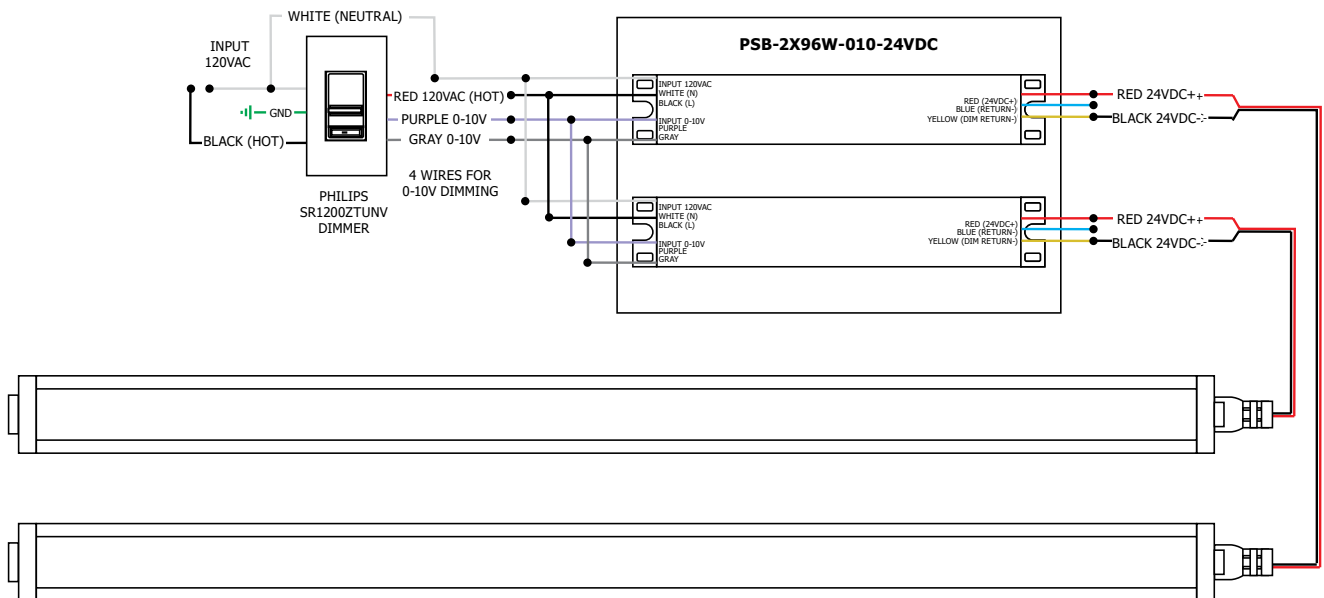

- **Application:** 0-10V dimming for Light Channel Micro Grazer 2.3W/24V
- **Power Supply:** Class 2, 24VDC output: 120-277VAC input, 96 watt output PSB-96W-010-24VDC; 120-277VAC input, 192 watt output PSB-2X96W-010-24VDC
- **Dimming:** Dimmable with 0-10V dimmer using power supply above. See power supply spec sheet for additional details. Philips Sunrise SR1200ZTUNV 0-10V dimmer recommended.