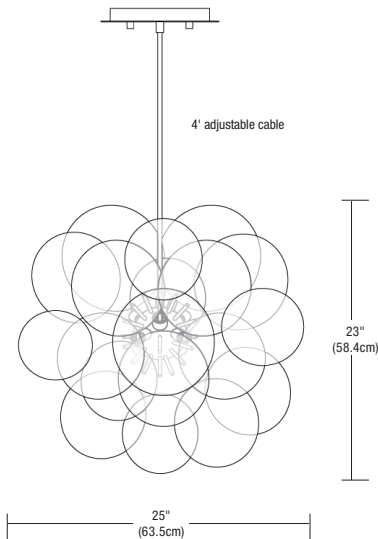

**GRACIANO-S-CL-CH**

**GRACIANO-S-CH-CH**

**Description**

Graciano suspension features 35 clear, chrome, cognac or smoke glass globes (4 extra included), with a chrome canopy that creates a stunning effect in any room. Eight 40 watt 120 volt JC G9 halogen lamps included. General light distribution.

**Diffuser**

Clear Glass, Chrome

**Finish**

Chrome

**Lamp Specification**

Maximum 40W Type G9 Base Halogen Per Socket

**Total Wattage**

320W

**Dimmer**

Incandescent

**Weight**

5 lbs (2.3kg)

Fixture		Type		Diffuser		Finish
<b>GRACIANO</b>	-	<b>S</b>	-	<b>CL</b>	-	<b>CH</b>
<small>Graciano</small>		<small>S</small>		<small>CL</small>		<small>CH</small>
		<small>Suspension</small>		<small>Clear</small>		<small>Chrome</small>
				<small>Chrome</small>		

PROJECT	FIXTURE TYPE	DATE	
---------	--------------	------	--