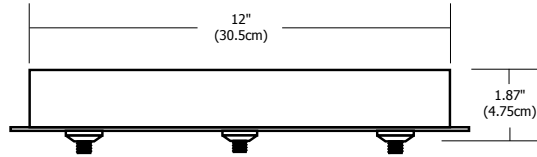

12" ROUND FAST JACK CANOPIES WITHOUT TRANSFORMERS

REV.04.20.15

3 and 4 Port Round Canopy