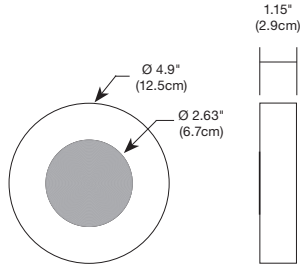

DESCRIPTION:

Dial **LED** wall light contains two recessed **LED** lamps that illuminate the central satin aluminum dial and half of the surrounding acrylic disc with warm white light. It can be used as wall uplight or wall downlight. IP 65 rated for indoor and outdoor applications. ADA compliant. Fixture includes 5 year warranty.

FINISH:

Satin Aluminum

LAMP SPECIFICATION:

5.7 Total Watts (LED and power supply), 12VAC **LED**, 3019K, 83CRI, 184 lumens, 32 lumens per watt; 70% lumen maintenance based on 50,000 hours of operation

POWER SUPPLY:

Includes 3x1W 700 ma driver, which fits inside the electrical box
Not Dimmable

DIMMING:

Not dimmable

WEIGHT:

2 lb (.9 kg)

PROJECT	FIXTURE TYPE	DATE
---------	--------------	------