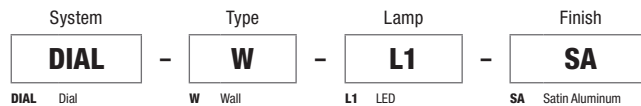

PROJECT	FIXTURE TYPE	DATE