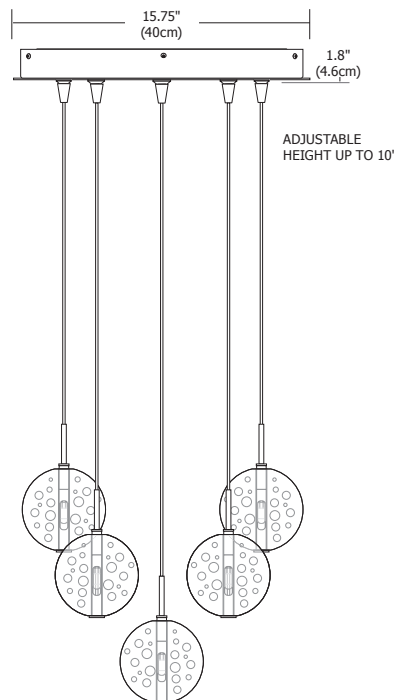

Blue

Amber

Red

Description

The 16" Round 9-Port Fast Jack Canopy mounts to a standard 4" electrical box with plaster ring, or to an octagon box. It includes 3 anchors for additional support. Dimmable with standard electronic dimmer. Maximum 20 watt load per port – total of 180 watts. General light distribution.

Bubble Ball pendants suspend from nine individual canopy ports; each ball features bubble glass with a 20 watt, 12 volt, T3, G4 halogen lamp. Bubble Ball 9 is available with 10 ft long field-cutttable coaxial cable and includes (9) FJ-MCH (male connector heavy-duty). Order fixture based on longest desired cable length.

Finish

Satin Nickel

Lamp Specification (per port)

Maximum 20 watt G4 bi-pin halogen (included) - 12 volt

Weight

53 lb (24kg)

Canopy	Port	Shade Type	Cable Length	Finish	Voltage
16RD	9	BBCL	10FT	SN	Standard 120V (leave blank)
16RD 16" Round	9 9 Port	BBCL Bubble Ball Clear BBBL Bubble Ball Blue BBAM Bubble Ball Amber BBRD Bubble Ball Red	10FT 10 ft.	SN Satin Nickel	2 230V 50Hz 3 277V 60Hz

PROJECT:

FIXTURE TYPE:

DATE: