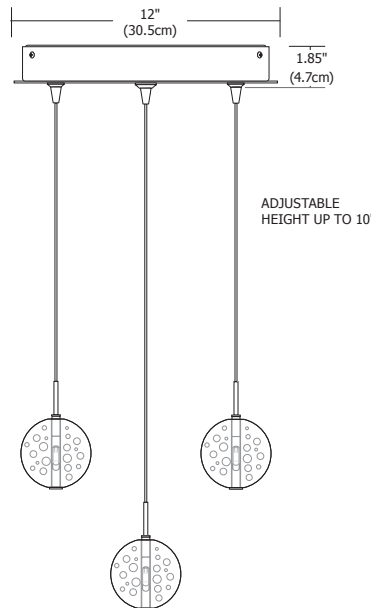

### Description

The 12" Round 3-Port Fast Jack Canopy mounts to a standard 4" electrical box with plaster ring, or to an octagon box. Dimmable with standard electronic dimmer. Maximum 20 watt load per port – total of 60 watts. General light distribution.

Bubble Ball pendants suspend from three individual canopy ports; each ball features bubble glass with a 20 watt, 12 volt, T3, G4 halogen lamp. Bubble Ball 3 is available with 10 ft long field-cutable coaxial cable and includes (3) FJ-MCH (male connector heavy-duty). Order fixture based on longest desired cable length.

### Lamp Specification (per port)

Maximum 20 watt G4 bi-pin halogen (included) - 12 volt

### Weight

19 lb (8.6 kg)

Canopy	Port	Shade Type	Cable Length	Finish	Voltage
<b>12RD</b>	<b>3</b>	<b>BBCL</b>	<b>10FT</b>	<b>SN</b>	Standard 120V (leave blank)
12RD 12" Round	3 3 Port	BBCL Bubble Ball Clear BBBL Bubble Ball Blue BBAM Bubble Ball Amber BBRD Bubble Ball Red	10FT 10 ft.	SN Satin Nickel	2 230V 50Hz 3 277V 60Hz