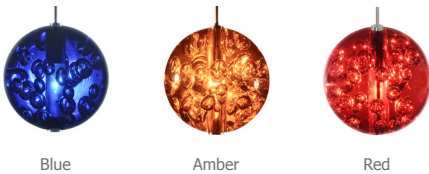

PROJECT:

FIXTURE TYPE:

DATE: