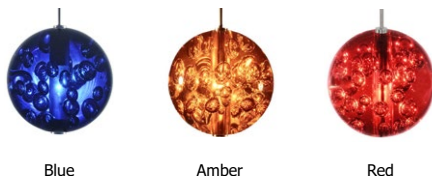

Description

The 20 inch Round 17-Port Fast Jack Canopy mounts to a standard 4 inch electrical box with plaster ring, or to an octagon box. It includes 3 anchors for additional support. Dimmable with standard electronic low voltage dimmer. General light distribution. LED Bubble Ball pendants suspend from seventeen individual canopy ports; each ball features bubble glass with a 1.5 watt, 2700K LED lamp. LED Bubble Ball 17 is available with 10, 20 or 30 feet long field-cutttable coaxial cable and includes (17) FJ-MCH (male connector heavy-duty). Order fixture based on longest desired cable length. LED Bubble Ball 17 provides maintenance free illumination with a 50,000 hour lamp life.

Finish

Satin Nickel

Lamp Specification (per port)

1.5 Watt, 2700K LED, 80 CRI (equivalent to 10-15 watt halogen)

Weight

65 lb (29.5kg)

Blue

Amber

Red

System	Type	Description	Finish	Finish	Voltage
20RD	17	BBCL27	10FT	SN	Standard 120V (leave blank)
20RD 20" Round	17 17 Port	BBCL27 Bubble Ball Clear LED 2700K BBBL27 Bubble Ball Blue LED 2700K BBAM27 Bubble Ball Amber LED 2700K BBRD27 Bubble Ball Red LED 2700K	10FT 10 Feet 20FT 20 Feet 30FT 30 Feet	SN Satin Nickel	2 230V 50Hz 3 277V 60Hz