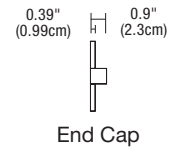

ADJUSTABLE HINGE

PROJECT	FIXTURE TYPE	DATE