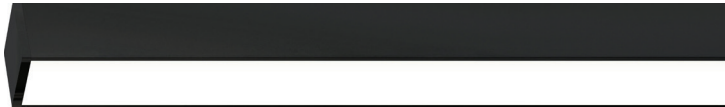

FINISHES:

Satin Black
BK

Antique Bronze
BZ

Satin Aluminum
SA

Satin Nickel
SN

White
WH

Satin Brass with Black Canopy and End Caps
BB*

Satin Brass with White Canopy and End Caps
BW*