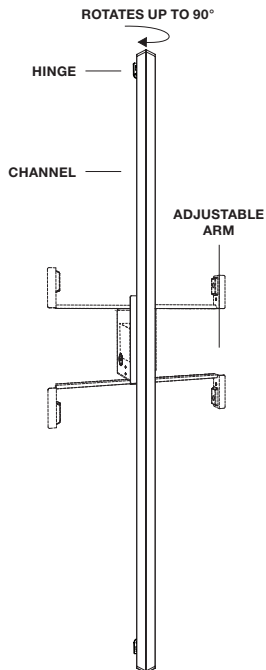

MOUNTING OPTIONS

- **4SQ** - 4.6" Floating Square Canopy Mounts to standard 4" junction box with round plaster ring anywhere along the fixture.
- **1RE** - Floating Rectangular Canopy Mounts to the Slim Profile Junction Box (included) recommend for new construction application.

**See length chart for exact dimensions

PROJECT		FIXTURE TYPE		DATE	
---------	--	--------------	--	------	--

TWIGGY D1 HINGED TUNABLE WHITE VANITY

DIRECT 1" LENS 24VDC REMOTE POWER SUPPLY - VERTICAL MOUNTING

*Custom Quote

ADJUSTABLE HINGE

PROJECT	FIXTURE TYPE	DATE
---------	--------------	------

TWIGGY D1 HINGED TUNABLE WHITE VANITY

DIRECT 1" LENS 24VDC REMOTE POWER SUPPLY - VERTICAL MOUNTING

LENGTH CHART Please refer to chart below for overall length (with End Caps) for Twiggy D1 Hinged Vanity

Ordering Code	Overall Length (Inches)	Wattage	Ordering Code	Overall Length (Inches)	Wattage
12IN	13.1	5	68IN	68.3	29
15IN	15.5	7	70IN	70.7	30
17IN	17.9	8	72IN	73.1	31
20IN	20.3	9	75IN	75.5	32
22IN	22.7	10	77IN	77.9	33
24IN	25.1	11	80IN	80.3	34
27IN	27.5	12	82IN	82.7	35
29IN	29.9	13	84IN	85.1	36
32IN	32.3	14	87IN	87.5	37
34IN	34.7	15	89IN	89.9	38
36IN	37.1	16	92IN	92.3	39
39IN	39.5	17	94IN	94.7	40
41IN	41.9	18	96IN	97.1	41
44IN	44.3	19	99IN	99.5	42
46IN	46.7	20	101IN	101.9	43
48IN	49.1	21	104IN	104.3	44
51IN	51.5	22	106IN	106.7	45
53IN	53.9	23	108IN	109.1	46
56IN	56.3	24	111IN	111.5	47
58IN	58.7	25	113IN	113.9	48
60IN	61.1	26	116IN	116.3	49
63IN	63.5	27	118IN	118.7	50
65IN	65.9	28	120IN	121.1	50