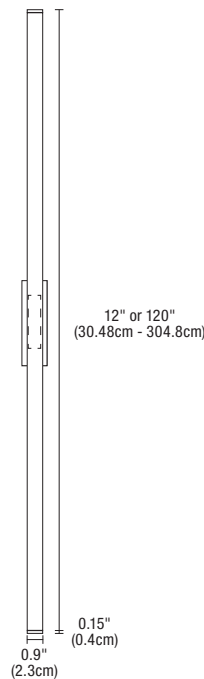

PROJECT	FIXTURE TYPE	DATE