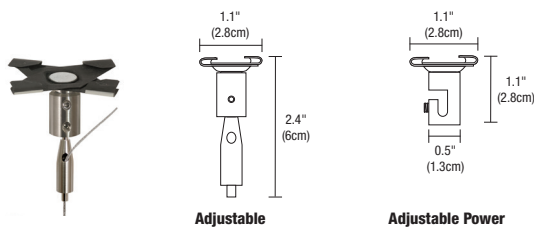

CHANNEL SUSPENSION ADJUSTABLE T-BAR CLIP

Channel Suspension Adjustable T-Bar Clip mounts to T-Bar grid ceilings. Available in Satin Black or White with Satin Nickel Hardware as Adjustable Power and Non-Power versions.