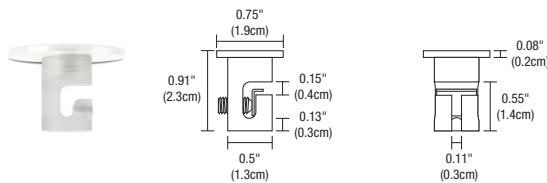

SOLINA 360 SUSPENSION HORIZONTAL

24VDC REMOTE POWER, END FEED, TUNABLE WHITE

COMPONENTS Swag Bar & Hook, Swag Hook, & T-Bar are compatible with all Power Canopy options & may be required based on lighting design & application

REMOTE POWER CANOPIES (INCLUDED)

The VR Vanishing Point in a plaster in system with no visible canopy. The 2R canopy is a 2.8" round canopy that comes with a plaster ring that fits on a standard 4" square junction box. The 4.6" Round Canopy fits on a standard 4" Electrical Box with Round Plaster Ring.

CHANNEL SUSPENSION ADJUSTABLE SWAG BAR AND HOOK

Channel Suspension Adjustable Swag Bar and Hook allows a cable to form a straight connection to the channel suspension when the Power Canopy is not located directly above the fixture. Use when you have two or more canopies (power supplies) on the same fixture run. The Adjustable Swag Hook is compatible with the 2R, and 4R Power Canopies (Canopy not included).

Product	Type	Finish
CS	ADJ-DP-SWAG	SN
CS Channel Suspension	ADJ-SWAG Adjustable Swag Hook for Static White	SN Satin Nickel

CHANNEL SUSPENSION SWAG HOOK

The clear plastic Swag Hook extends a cable from a ceiling or an electrical box that is not located directly above desired fixture location.

System	Type
CS	SWAG
CS Channel Suspension	SWAG Swag Hook

CHANNEL SUSPENSION ADJUSTABLE T-BAR CLIP

Channel Suspension Adjustable T-Bar Clip mounts to T-Bar grid ceilings. Available in Satin Black or White with Satin Nickel Hardware as Adjustable Power and Non-Power versions.

Product	Type	Options	Finish
CS	TBAR	A	W
CS Channel Suspension	TBAR 9/16" and 15/16"	A Adjustable AP Adjustable Power	W White BK Satin Black