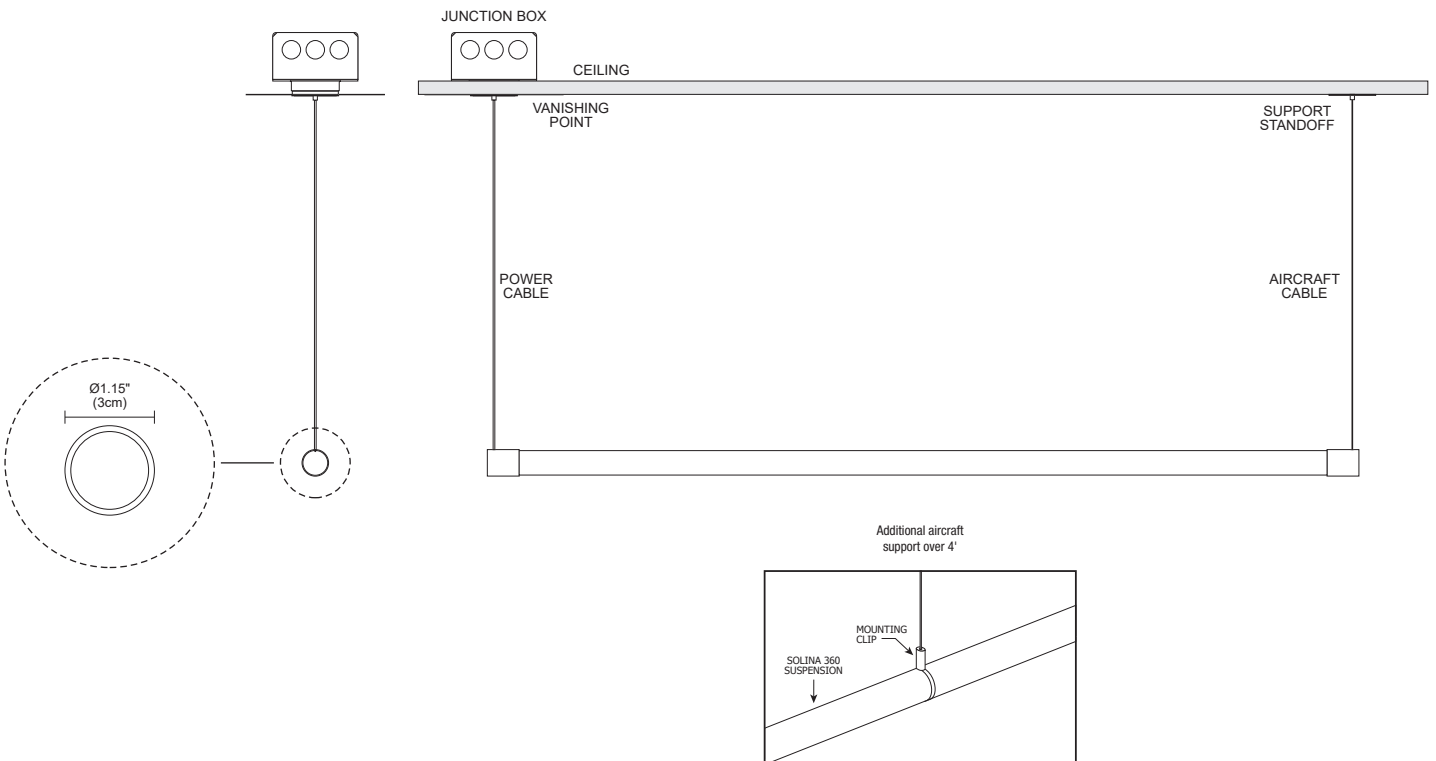

2VR with Vanishing Point