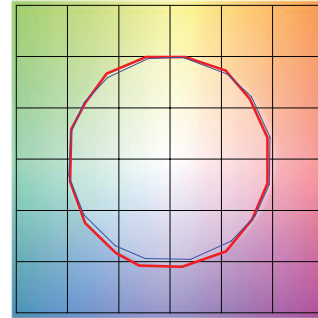

3000K (2K6K/27K6) | Rf: 90.5 | Rg: 100.7

Color Vector Graphic

■ Test ■ Reference

HUE BIN	Rf	GRAPHIC SHIFTS %	
		CHROMA	HUE
1	91.5	-3.5%	1.2%
2	92.4	-1.8%	2.7%
3	89.8	0.3%	4.5%
4	92.4	-1.7%	0.4%
5	93.3	-0.1%	1.4%
6	94.5	2.1%	-0.6%
7	91.0	-2.5%	0.3%
8	96.9	-0.8%	-0.2%
9	91.6	-0.9%	4.6%
10	86.7	0.7%	7.8%
11	86.3	3.8%	8.5%
12	88.3	6.1%	0.6%
13	90.9	3.1%	-5.2%
14	87.3	4.7%	-7.9%
15	92.1	-1.9%	-2.5%
16	84.5	-0.9%	-10.9%