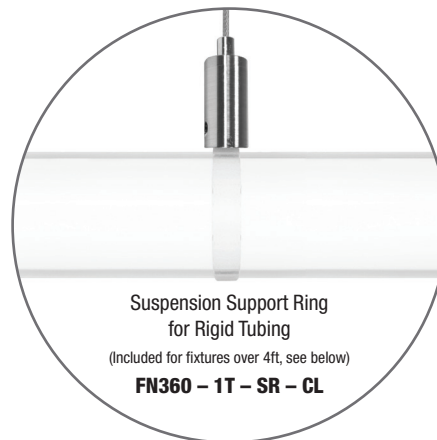

SOLINA 360 SUSPENSION HORIZONTAL

24VDC REMOTE POWER, END FEED, TUNABLE WHITE

REV 03.26.26

LAMP DATA

DESCRIPTION	1CT CORA WEAVE TUBING - 2K4K TUNABLE WHITE													
WATTS PER FOOT	5 Watts							7 Watts						
COLOR TEMPERATURE	20K	22K	24K	27K	30K	35K	40K	20K	22K	24K	27K	30K	35K	40K
LUMENS PER FOOT (lm/ft)	258	334	334	337	351	403	393	415	549	549	554	578	663	629
LUMENS PER WATT (lm/w)	55	69	67	66	67	77	76	59	76	74	73	74	86	82
CRI	93	93	93	96	96	93	93	93	93	93	96	96	93	93

DESCRIPTION	1CT CORA WEAVE TUBING - 27K6 TUNABLE WHITE							
WATTS PER FOOT	5 Watts							
COLOR TEMPERATURE	27K	30K	35K	40K	45K	57K	65K	
LUMENS PER FOOT (lm/ft)	214	254	261	268	293	315	300	
LUMENS PER WATT (lm/w)	54	51	52	54	59	63	75	
CRI	94+	93+	92+	92+	92+	92+	91+	

DESCRIPTION	1DT DIFFUSED TUBING - 2K4K TUNABLE WHITE													
WATTS PER FOOT	5 Watts							7 Watts						
COLOR TEMPERATURE	20K	22K	24K	27K	30K	35K	40K	20K	22K	24K	27K	30K	35K	40K
LUMENS PER FOOT (lm/ft)	294	380	380	384	400	459	448	473	625	625	632	658	755	717
LUMENS PER WATT (lm/w)	62	78	76	75	76	88	86	67	87	85	83	85	98	94
CRI	93	93	93	96	96	93	93	93	93	93	96	96	93	93

DESCRIPTION	1DT DIFFUSED TUBING - 27K6 TUNABLE WHITE							
WATTS PER FOOT	5 Watts							
COLOR TEMPERATURE	27K	30K	35K	40K	45K	57K	65K	
LUMENS PER FOOT (lm/ft)	244	290	298	306	334	359	342	
LUMENS PER WATT (lm/w)	49	46	48	49	53	58	68	
CRI	94+	93+	92+	92+	92+	92+	91+	

FINISHES