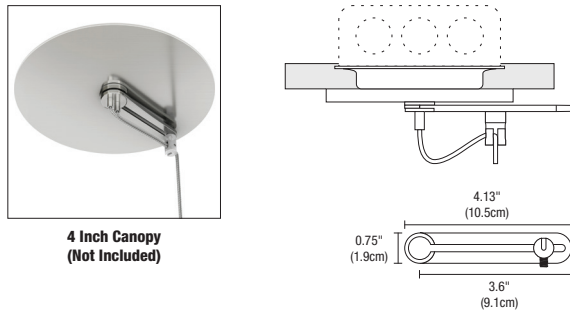

### CHANNEL SUSPENSION ADJUSTABLE SWAG BAR AND HOOK

Channel Suspension Adjustable Swag Bar and Hook allows a cable to form a straight connection to the channel suspension when the Power Canopy is not located directly above the fixture. Use when you have two or more canopies (power supplies) on the same fixture run. The Adjustable Swag Hook is compatible with the 2R, and 4R Power Canopies (Canopy not included).