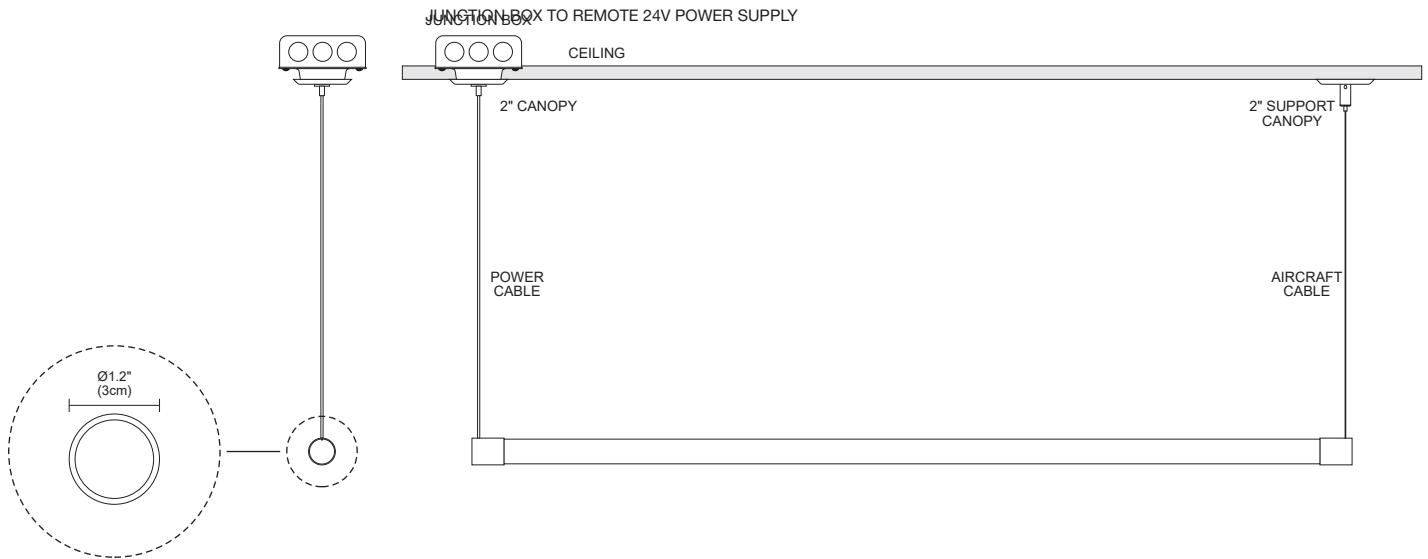

SOLINA 360 SUSPENSION HORIZONTAL

24VDC REMOTE POWER, END FEED, TUNABLE WHITE

REV 03.26.26

2R with two 2" Round Canopies