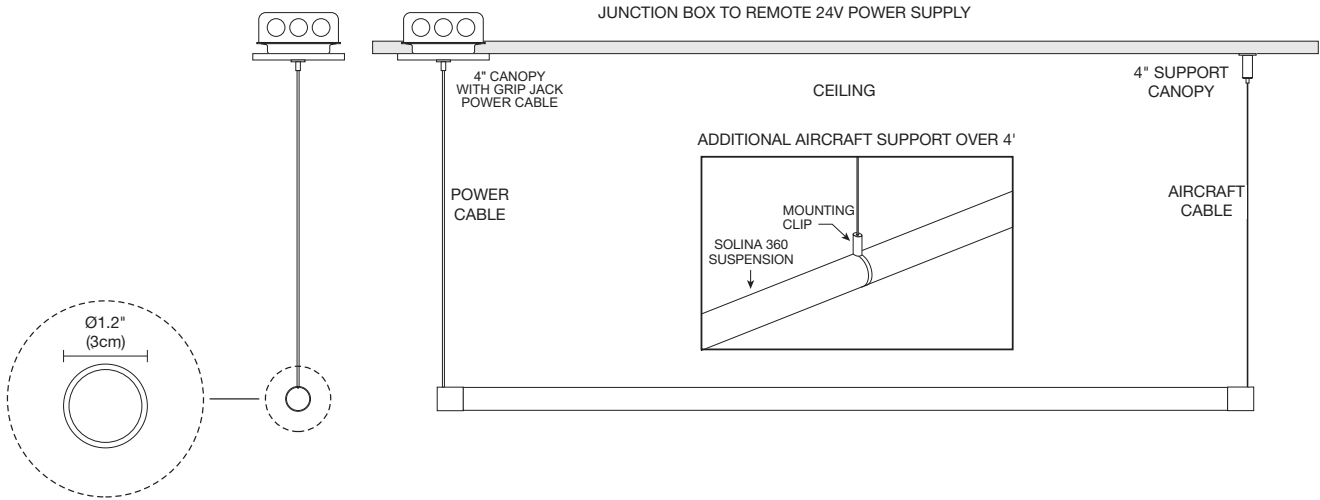

SOLINA 360 SUSPENSION HORIZONTAL

24VDC REMOTE POWER, END FEED, TUNABLE WHITE

REV 03.26.26

Drawings: Drawings are shown with 2" round canopy and 4" round canopy.

Application: 0-10V dimming for Solina 360 with Remote Power—End Feed

Remote Power Supplies: Class 2: 24VDC output; 120VAC input.

4R with 4" Round Canopies