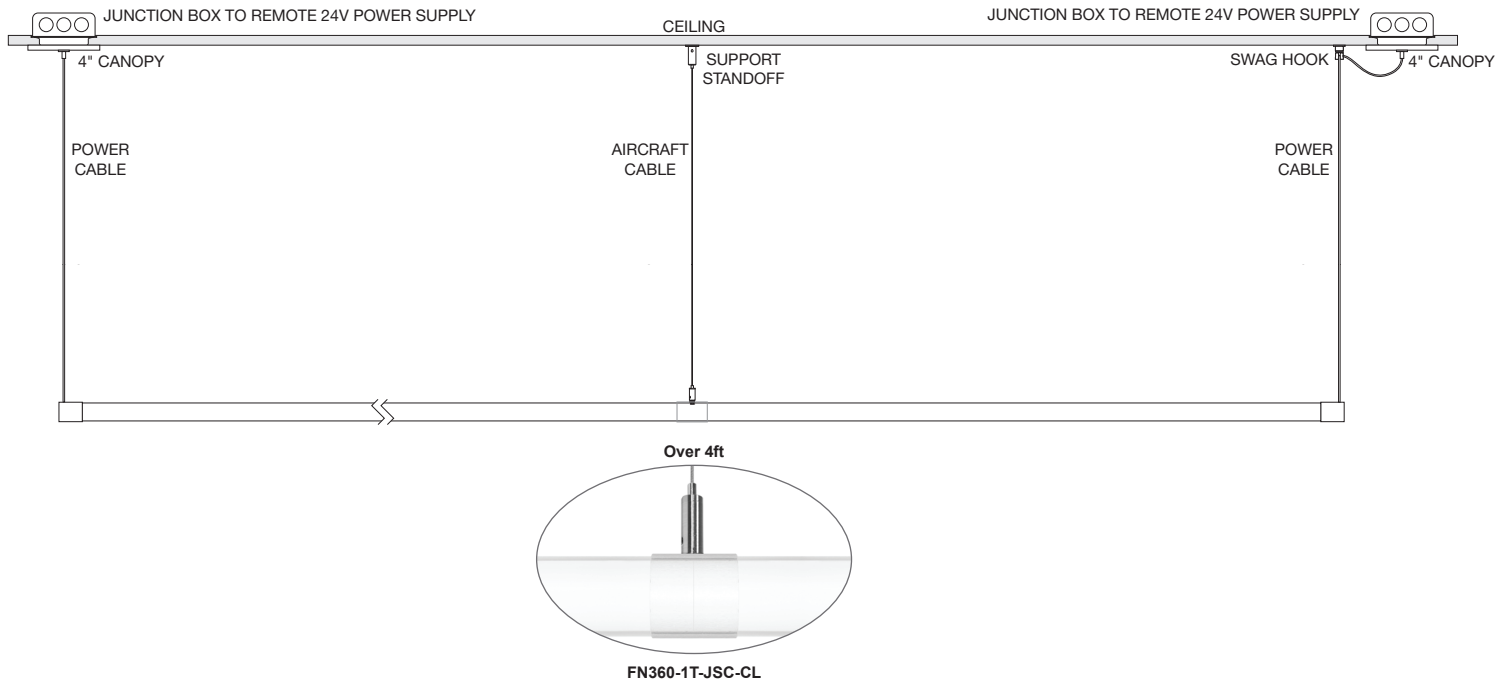

4R with two 4" Round Powered Canopies