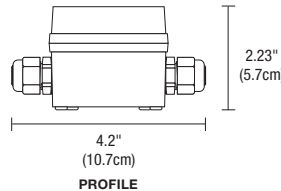

WET LOCATION JUNCTION BOX

Wet-rated low voltage Splice Box within Connectors and 6" output Power Corrector.

Product	Type	Option
2RE 2RE 2" Rectangle	JBOX JBOX Junction Box	W W Wet Location

WET LOCATION JUNCTION BOX WITH 6" POWER CABLE

This watertight, multi-fixture Junction Box is especially designed for lighting in wet and damp locations. It is versatile, rugged and simple to install. The Junction Box comes standard with a 6" Flexible Cable providing easy, safe, and reliable connections for 24V low voltage luminaries. This box is approved for indoor and outdoor usage and complies with all the requirements of UL1241 and the National Electric Code.