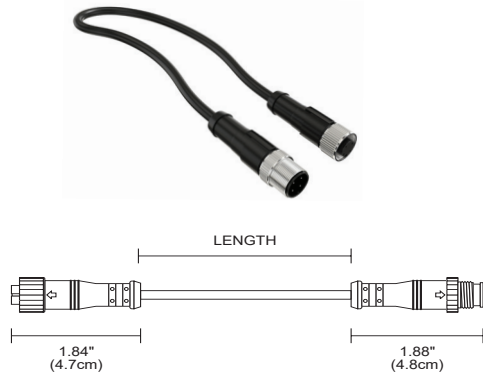

Outdoor-rated Power Supplies are required for use with a Outdoor LED Soft Strip, and are sold separately. Outdoor LED Soft Strips have a maximum run length of 20'.

F. OUTDOOR CONNECTION BOX

Use of Outdoor LED Soft Strips requires an Outdoor Connection Box to house the wire connection from the LED Soft Strip to Power Supply. The Outdoor Connection Box is sold separately.

This watertight, multi-fixture Junction Box is especially designed for lighting in wet and damp locations. It is versatile, rugged and simple to install. The Junction Box comes standard with a 6" Flexible Cable providing easy, safe, and reliable connections for 24V low voltage luminaries. This box is approved for indoor and outdoor usage and complies with all the requirements of UL1241 and the National Electric Code.

0-10V STATIC WHITE POWER SUPPLY

60W & 100W

WET LOCATION POWER/JUMPER CABLE

This Flexible Connector is designed to work with all of our LED Soft Strip Lighting in outdoor damp and wet environments and connects two sections of tape for Outdoor Pro Tape light applications. This Flexible Connector is easy to install and configure, helping you create innovative lighting designs in outdoor commercial or residential space. This cable is available in multiple sizes that you can choose from. Length 12" and 96".