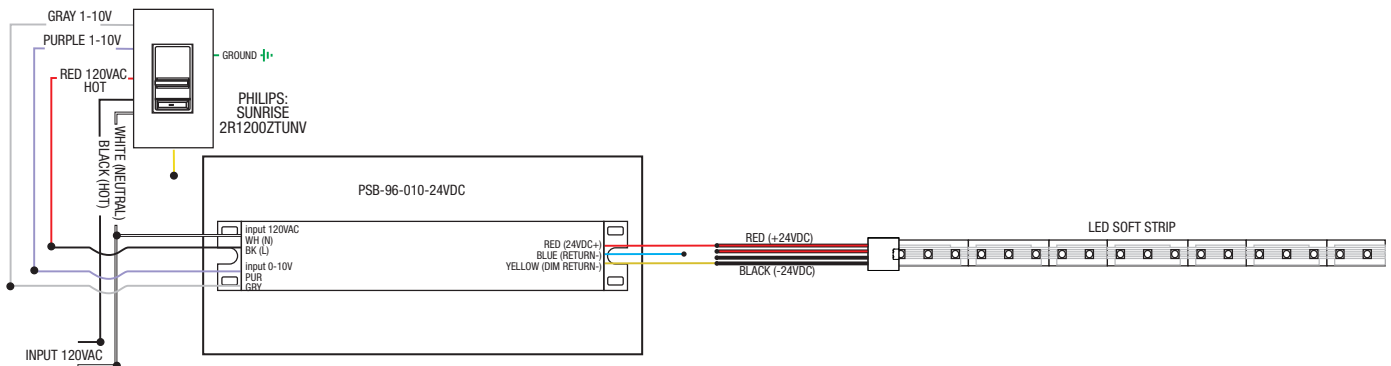

WIRING DIAGRAM 0-10V Dimming for LED Soft Strip

PROJECT	FIXTURE TYPE	DATE