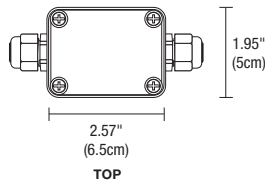

WET LOCATION JUNCTION BOX

Wet-rated low voltage Splice Box within Connectors and 6" output Power Corrector.

Product	Type	Option
2RE 2RE 2" Rectangle	JBOX JBOX Junction Box	W W Wet Location

WET LOCATION JUNCTION BOX WITH 6" POWER CABLE

This watertight, multi-fixture Junction Box is especially designed for lighting in wet and damp locations. It is versatile, rugged and simple to install. The Junction Box comes standard with a 6" Flexible Cable providing easy, safe, and reliable connections for 24V low voltage luminaries. This box is approved for indoor and outdoor usage and complies with all the requirements of UL1241 and the National Electric Code.