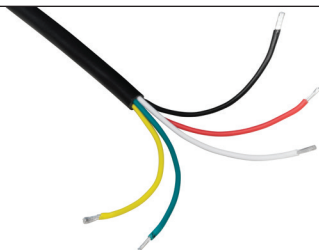

Product	Type	Size	Option
SS	CFX	12IN	W
SS LED Soft Strip	CFX Flexible Connector	12IN 12" 96IN 96"	W Wet Location

WET LOCATION T-CONNECTOR

Our Wet Location T-Connector is a robust rugged design especially suited to withstand the challenges of damp and wet environments. This unique T-Connector has one Male and two Female Connectors and is suitable for multiple indoor and outdoor uses, Landscape Patios, Outdoor Kitchens, and Bars, etc. Versatile easy to use design, leading to low installation effort, and an efficient installation.

Product	Type	Option
SS	TC	W
SS LED Soft Strip	TC T-Connector	W Wet Location

SOFT STRIP U-STRAP

Soft Strip U-Strap, 1 per foot included with each order. May be ordered separately. Use U-Strap every 6"-12" for extra support (30 per package).

Product	Product
SS	SU
SS LED Soft Strip	SU U-Strap

SOFT STRIP TIE STRAP

Use for mounting to poles for extra support, every 6"-12" (30 per package).

Product	Type
SS	ST
SS LED Soft Strip	ST Tie Strap

WET LOCATION CABLE PER FOOT

Our Wet Location, 5 Conductor, 22 Gage Cable is a durable and adaptable cable suitable for transmitting power, control, and switching in indoor and outdoor wet and damp environments. Cable sold by the foot, simply specify the length needs.