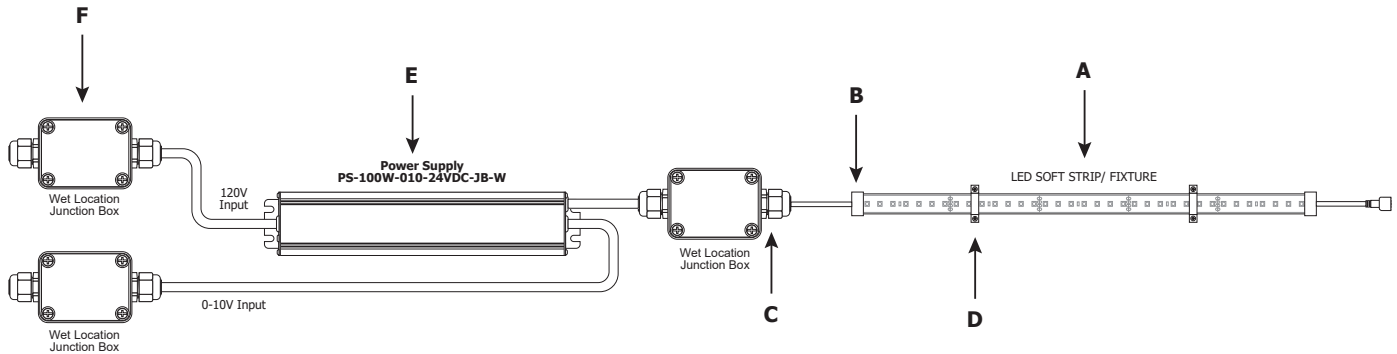

WIRING DIAGRAM 0-10V Dimming for LED Soft Strip

PROJECT	FIXTURE TYPE	DATE
---------	--------------	------

0-10V STATIC WHITE POWER SUPPLY

60W & 100W

INCLUDED & REQUIRED COMPONENTS (Sold Separately)

A. OUTDOOR 24VDC LED SOFT STRIP

Sold in 1' increments up to 20', and may be custom ordered in 3", 5", 8", or 10' increments. Wet Location LED Soft Strips may not be field cuttable and are not submersible. Only SS2C and SS5C are available for Wet Location.

B. SILICONE SLEEVE

Wet Location (Outdoor) LED Soft Strips feature a water-resistant, flexible Silicone Sleeve.

C. POWER CONNECTOR

Included with Wet Location LED Soft Strips. Comes connected to each end of the LED Soft Strip sealed in water-resistant silicone.

Outdoor-rated Power Supplies are required for use with a Outdoor LED Soft Strip, and are sold separately. Outdoor LED Soft Strips have a maximum run length of 20'.

F. OUTDOOR CONNECTION BOX

Use of Outdoor LED Soft Strips requires an Outdoor Connection Box to house the wire connection from the LED Soft Strip to Power Supply. The Outdoor Connection Box is sold separately.