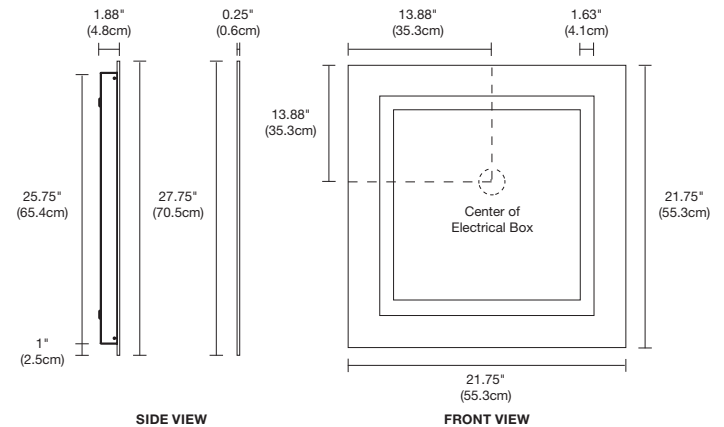

PLAZA SMALL MIRROR

LED, DIMMABLE

DESCRIPTION

Plaza Small, LED, Surface Mounted, Square Mirror features 2700K LEDs set behind an inset square border of frosted glass projecting an even glow of light. Dimmable with an Electronic Low Voltage dimmer.

DIMMING

Dimmable with Electronic Low Voltage dimmer

DIMENSIONS

27.75" x 27.75" x 2.13"

WEIGHT

39 lb (17.7kg)

LABELS

Assembled in America

System	Description	Lamp	Color Temperature
PLAZA	S	LED	27K
<small>PLAZA Plaza LED Surface Mounted Square Mirror</small>	<small>S Small</small>	<small>LED LED</small>	<small>27K 2700K Incandescent White</small>