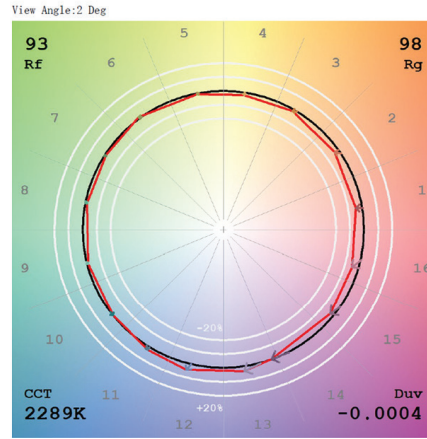

2200K (TruColor™ RGBTW)