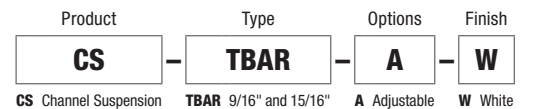

CHANNEL SUSPENSION ADJUSTABLE T-BAR CLIP

Channel Suspension Adjustable T-Bar Clip mounts to T-Bar grid ceilings. Available in Satin Nickel Hardware as Adjustable Power and Non-Power versions.