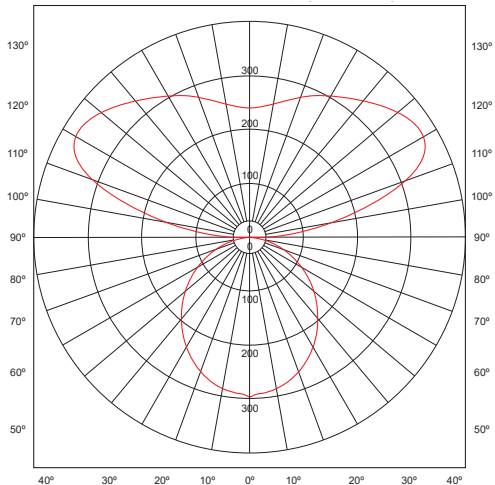

CANDLE POWER DISTRIBUTION 135° Batwing Up Light, 100° Down Light