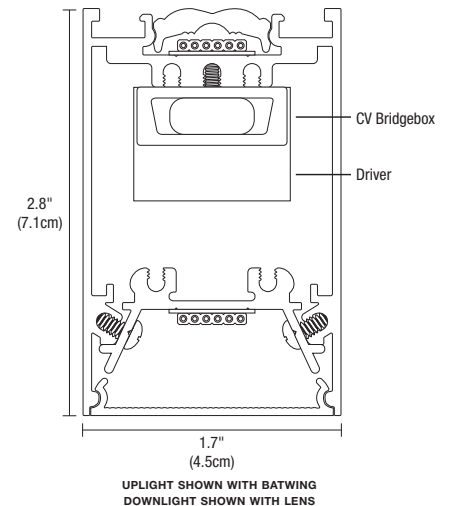

BEAM SPREAD CHART
@ 3000K
5W + 7W up 135 Degree, 5W + 7W down