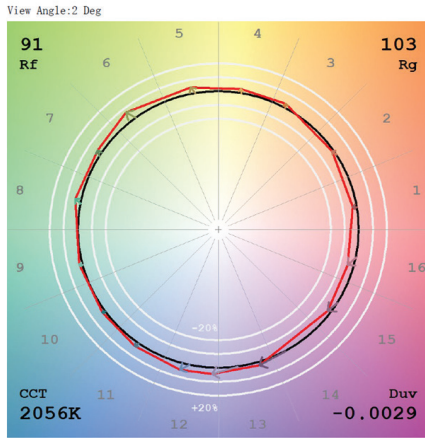

TM30 DATA

LED SUSPENSION WITH INTEGRAL SMART POWER SUPPLY,
TRUCOLOR RGBTW

TM-30-15 DATA: The data below is for TruColor™ RGBTW (S5W7) bare LED Strips. Consistent color temperatures throughout a single strip and among multiple strips is possible through a 3 phase binning process in which each order is inspected with a color meter to ensure uniformity.

2000K (TruColor™ RGBTW)