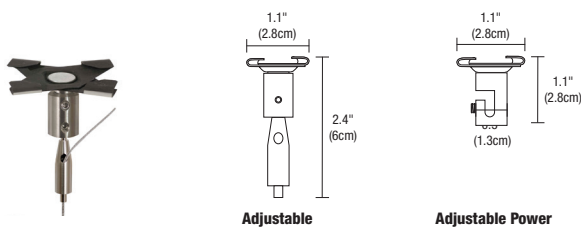

NIMBUS DIRECT/INDIRECT END FEED

LED SUSPENSION WITH INTEGRAL SMART POWER SUPPLY, TRUCOLOR RGBTW

REV 02.19.26

REMOTE POWER CANOPIES

The 4" canopies mount to a standard 4" junction box. Vanishing point (special order) is the only truly trimless and flush design available on the market with cables that disappear into the ceiling. Refer to the [Vanishing Point specification](#) for details and requirements including millwork options.

NEW CONSTRUCTION & REMODEL 2" COVER FOR 4" SQUARE JUNCTION BOX

The New Construction NC2-JBOX cover is included with the 2" Round and Square canopies and is not required for the 4" square canopies. The NC2 cover mounts to a standard 4" junction or octagon box accommodating the 2" Plaster Ring for use with the 2R and 2S canopies. The Remodel RM2-JBOX plaster plate cover can be used with an existing 4" Square junction box. The PS-60L-ELV-24VDC (50 Watt IC, 60 Watt Non-IC) LED power supply fits within the junction box for a seamless aesthetic.

CHANNEL SUSPENSION SWAG HOOK

The clear plastic Swag Hook extends a cable from an electrical box that is not located directly above desired fixture location.

CHANNEL SUSPENSION ADJUSTABLE T-BAR CLIP

Channel Suspension Adjustable T-Bar Clip mounts to T-Bar grid ceilings. Available in Satin Nickel Hardware as Adjustable Power and Non-Power versions.