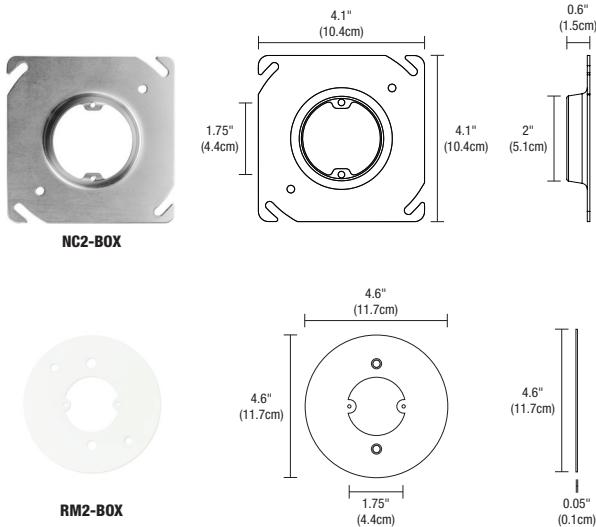

NIMBUS DIRECT/INDIRECT END FEED

LED SUSPENSION WITH INTEGRAL SMART POWER SUPPLY, TRUCOLOR RGBTW

REV 02.19.26

REMOTE POWER CANOPIES

The 4" canopies mount to a standard 4" junction box. Vanishing point (special order) is the only truly trimless and flush design available on the market with cables that disappear into the ceiling. Refer to the [Vanishing Point specification](#) for details and requirements including millwork options.

NEW CONSTRUCTION & REMODEL 2" COVER FOR 4" SQUARE JUNCTION BOX

The New Construction NC2-JBOX cover is included with the 2" Round and Square canopies and is not required for the 4" square canopies. The NC2 cover mounts to a standard 4" junction or octagon box accommodating the 2" Plaster Ring for use with the 2R and 2S canopies. The Remodel RM2-JBOX plaster plate cover can be used with an existing 4" Square junction box. The PS-60L-ELV-24VDC (50 Watt IC, 60 Watt Non-IC) LED power supply fits within the junction box for a seamless aesthetic.