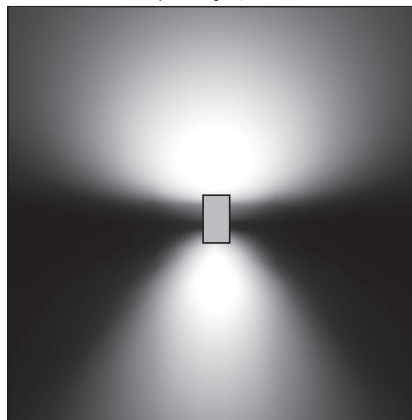

CANDLE POWER DISTRIBUTION 135° Batwing Up Light, 100° Down Light

BEAM SPREAD CHART  
@ 3000K  
5W + 7W up 135 Degree, 5W + 7W down