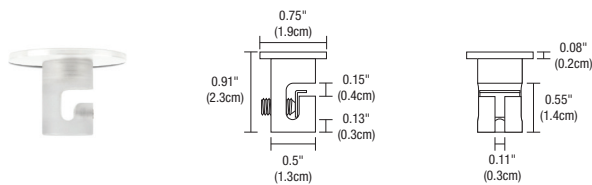

CHANNEL SUSPENSION SWAG HOOK

The clear plastic Swag Hook extends a cable from an electrical box that is not located directly above desired fixture location.