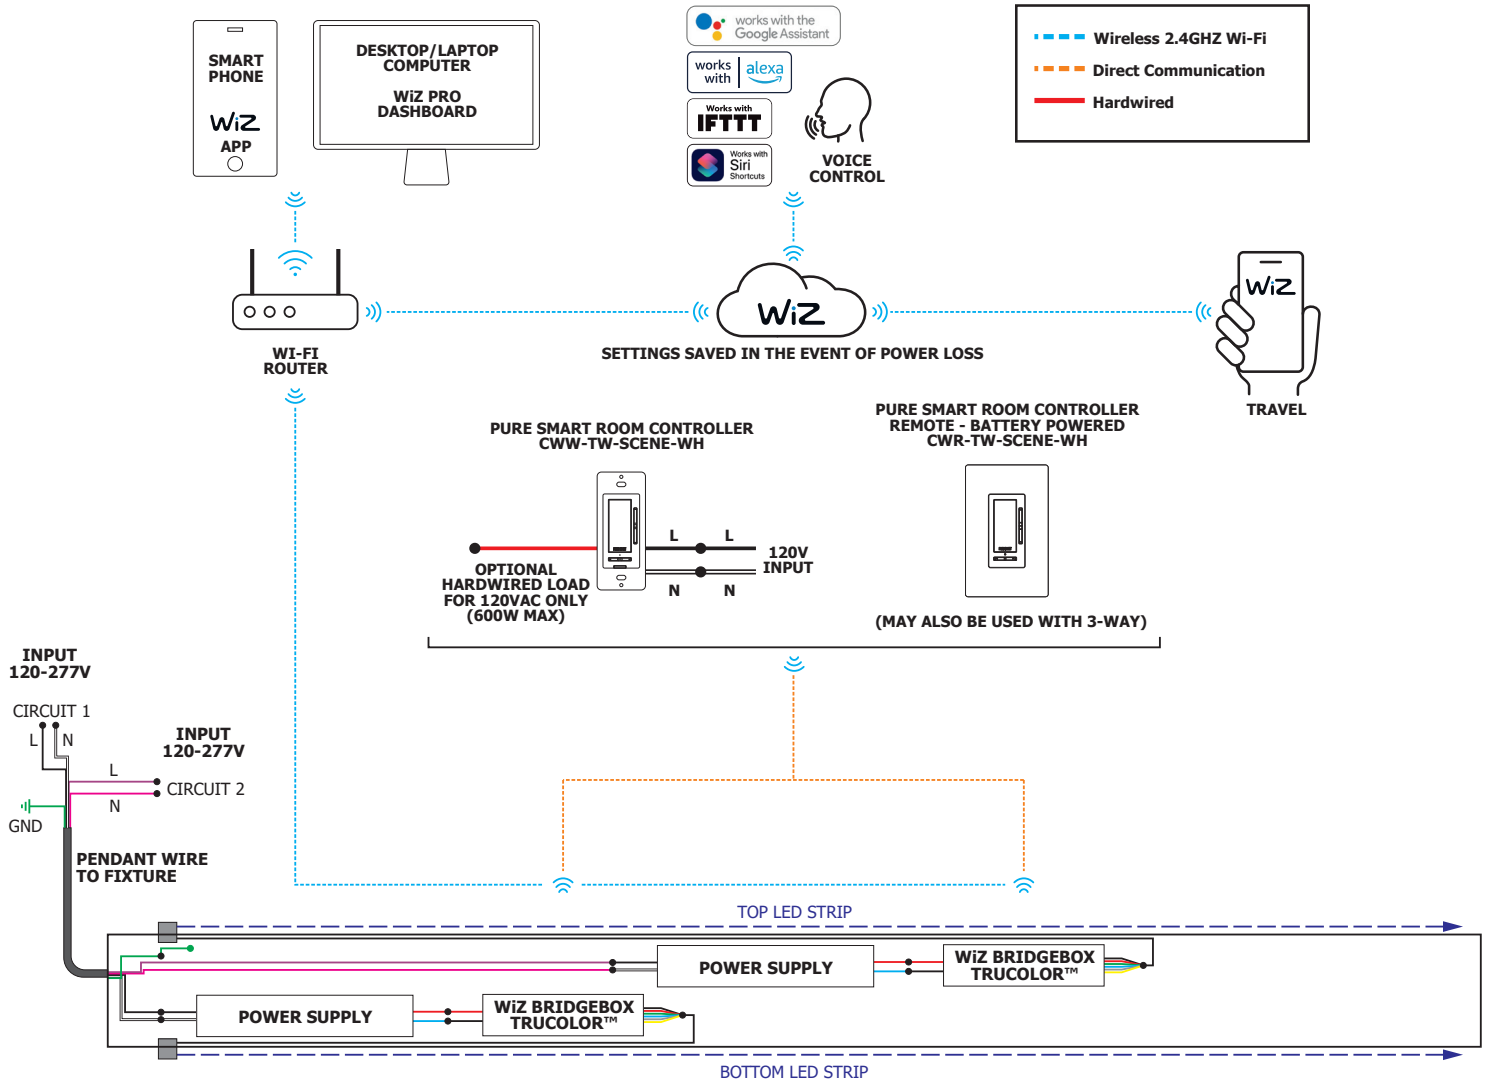

## CHANNEL SUSPENSION SWAG HOOK

The clear plastic Swag Hook extends a cable from an electrical box that is not located directly above desired fixture location.

## CHANNEL SUSPENSION ADJUSTABLE T-BAR CLIP

Channel Suspension Adjustable T-Bar Clip mounts to T-Bar grid ceilings. Available in Satin Nickel Hardware as Adjustable Power and Non-Power versions.

# NIMBUS DIRECT/INDIRECT END FEED

LED SUSPENSION WITH INTEGRAL SMART POWER SUPPLY, TRUCOLOR RGBTW

REV 02.19.26

## NETWORK TOPOLOGY