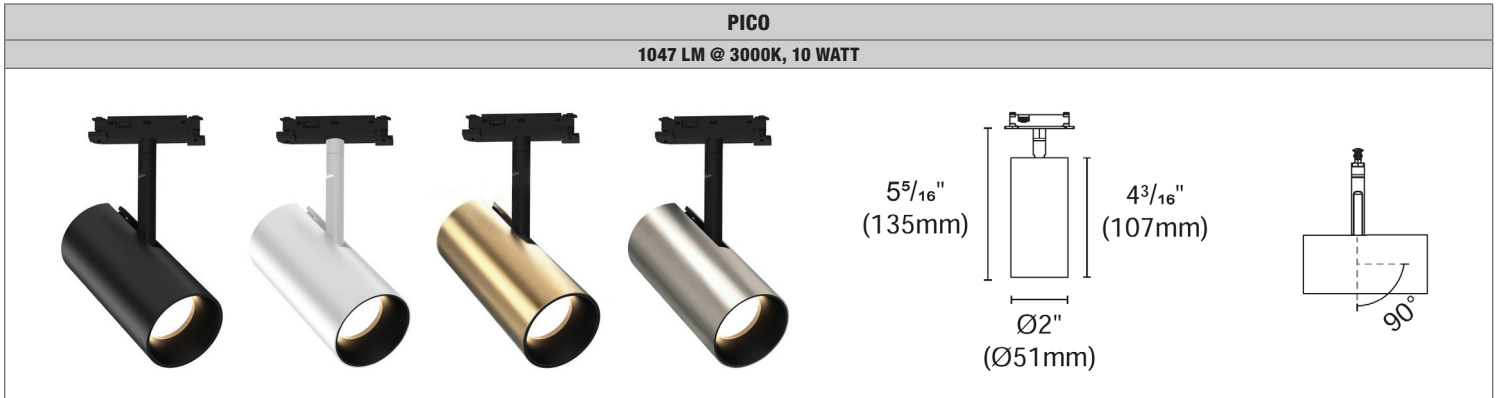

MTS48 MICRO TRACK

48VDC CLASS 2, SURFACE TRACK SYSTEM

PureEdge MT48 Track Heads are compatible with Micro Track (MT48).