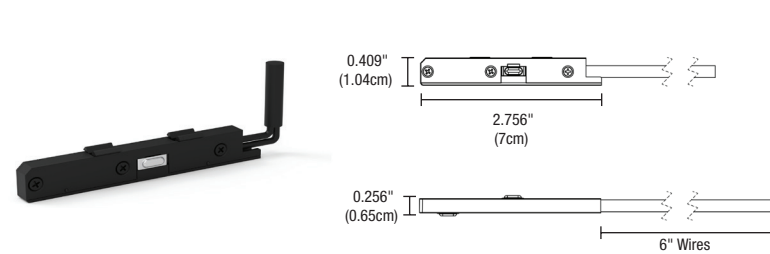

**FLEX CONNECTOR (INCLUDED WITH EACH L CONNECTOR)**

System	Circuit	Type
<b>MT48</b>	<b>1C</b>	<b>FXC</b>
<b>MT48</b> Micro Track 48V	<b>1C</b> Single Circuit	<b>FXC</b> Flex Connector

System	Circuit	Type
<b>MT48</b>	<b>1C</b>	<b>FXCL</b>
<b>MT48</b> Micro Track 48V	<b>1C</b> Single Circuit	<b>FXCL</b> Flex Connector Long 12"

**STRAIGHT CONNECTOR (INCLUDED WITH EACH TRACK)**

Miniature Straight Connector joins two track sections end to end and is concealed by the slot covers. Included with each section of track.

System	Circuit	Type
<b>MT48</b>	<b>1C</b>	<b>SC</b>
<b>MT48</b> Micro Track 48V	<b>1C</b> Single Circuit	<b>SC</b> Straight Connector Conductive