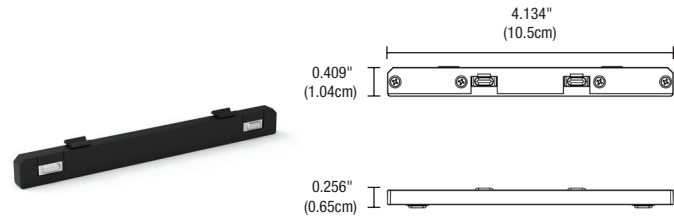

ADDITIONAL PARTS

VERTICAL CONNECTOR

System	Circuit	Type
MTS48	1C	VC
MTS48 Micro Track Surface 48V	1C Single Circuit	VC Vertical Connector Conductive VNC Vertical Connector Non-Conductive

STRAIGHT CONNECTOR (INCLUDED WITH EACH TRACK)

Miniature Straight Connector joins two track sections end to end and is concealed by the slot covers. Included with each section of track.

System	Circuit	Type
MT48	1C	SC
MT48 Micro Track 48V	1C Single Circuit	SC Straight Connector Conductive