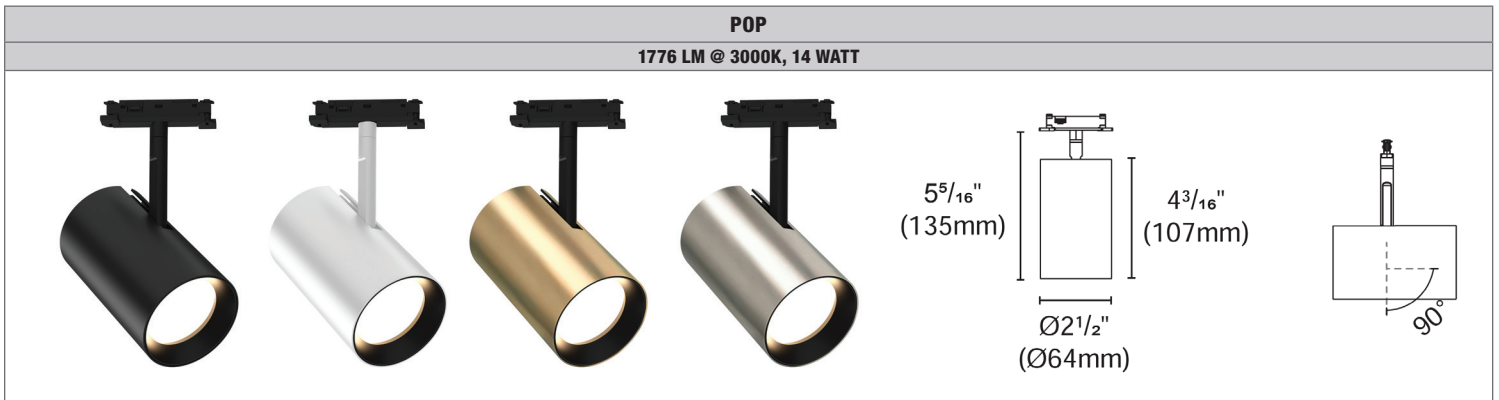

System	Fixture	Wattage	Beam Spread	Color Temperature	Finish
MT48	PCO	10W	FL	30K	BK
MT48 Micro Track 48V	PCO Pico Trackhead	10W 10 Watts	NS Narrow Spot 18° SP Spot 24° NF Narrow Flood 36° FL Flood 50°	24K 2400K Amber White 27K 2700K Very Warm White 30K 3000K Warm White 30D 3000K Warm Dim 35K 3500K Neutral White 40K 4000K Cool White	BK Black Powder Coat MW Matte White Powder Coat RAL 9003 SB Satin Brass SN Satin Nickel

	PICO					
COLOR TEMPERATURE	24K	27K	30K	30D	35K	40K
TOTAL LUMENS	995	1005	1047	690	1201	1267
WATTS	10	10	10	10	10	10
LUMENS PER WATT (lm/w)	99	101	105	69	120	127
CRI	93+	93+	93+	93+	93+	93+

Accessories:

System	Fixture	Wattage	Beam Spread	Color Temperature	Finish
MT48	POP	14W	NS	30K	BK
MT48 Micro Track 48V	POP Pop Trackhead	14W 14 Watts	NS Narrow Spot 15° SP Spot 24° NF Narrow Flood 36° FL Flood 50°	24K 2400K Amber White 27K 2700K Very Warm White 30K 3000K Warm White 30D 3000K Warm Dim 35K 3500K Neutral White 40K 4000K Cool White	BK Black Powder Coat MW Matte White Powder Coat RAL 9003 SB Satin Brass SN Satin Nickel

	POP					
COLOR TEMPERATURE	24K	27K	30K	30D	35K	40K
TOTAL LUMENS	1687	1705	1776	971	2038	2149
WATTS	14	14	14	14	14	14
LUMENS PER WATT (lm/w)	121	122	127	69	146	153
CRI	93+	93+	93+	93+	93+	93+

Accessories: