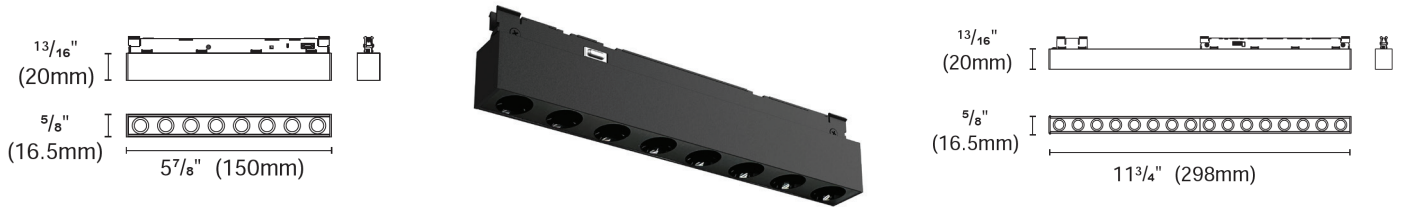

BAR ACCENT HEXCELL LOUVER

System	Fixture	Wattage	Beam Spread	Color Temperature	Finish
MT48	BAH	9W6	NF	30K	BK
MT48 Micro Track 48V	BAH Bar Accent Hexcell Louver	9W6 9 Watts, 6" Length 16W12 16 Watts, 12" Length	NF Narrow Flood	30K 3000K Warm White	BC Black Fixture Crystal Baffle MC Matte White Fixture Crystal Baffle

BAR ACCENT WITH HEXCELL LOUVER & 30° LENS		
WATTS	9W	16W
TOTAL LUMENS	270	514