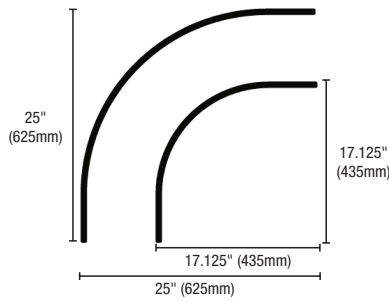

CHANNELS

Curved and straight track for a variety of configurations and designs using Extruded Aluminum Channel with 12 gauge buss bar to help eliminate voltage drop. For use with 48VDC Remote Power Supply, sold separately. Includes End Caps, Straight Connector, and paintable, opaque slot covers to conceal conductive connectors and track slots blending seamlessly with the fixture.

System	Circuit	Length in Feet	Finish
MTS48	1C	8FT	BK
MTS48 Micro Track Surface 48V	1C Single Circuit	4FT 44" 8FT 92"	BK Black MW Matte White RAL 9003

System	Circuit	Radius in Inches	Finish
MTSC48	1C	12R	BK
MTSC48 Micro Track 48V Surface Curved	1C Single Circuit	12R 12" Radius 20R 20" Radius	BK Black MW Matte White RAL 9003

OPAQUE SLOT COVER (INCLUDED WITH MTS48 TRACK ABOVE)
Paintable 1/2" Opaque Slot Covers.