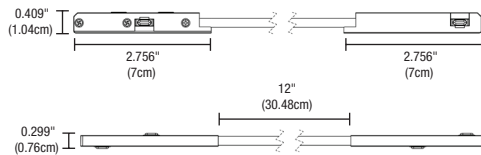

System	Circuit	Type
MT48	1C	FXCL
MT48 Micro Track 48V	1C Single Circuit	FXCL Flex Connector Long 12"

PROJECT	FIXTURE TYPE	DATE