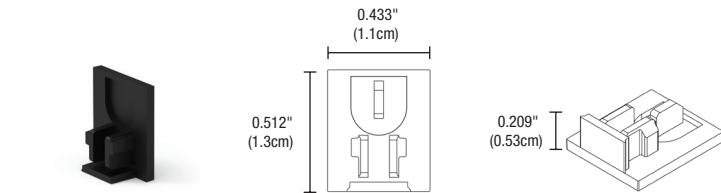

END CAP (INCLUDED WITH EACH TRACK)

System	Circuit	Type	Finish
MT48	1C	CA	BK
MT48 Micro Track 48V	1C Single Circuit	CA End Cap	BK Black MW Matte White RAL 9003

PROJECT		FIXTURE TYPE		DATE