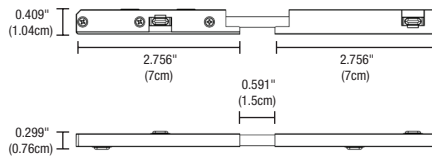

FLEX CONNECTOR (INCLUDED WITH EACH L CONNECTOR)

System	Circuit	Type
MT48	1C	FXC
MT48 Micro Track 48V	1C Single Circuit	FXC Flex Connector