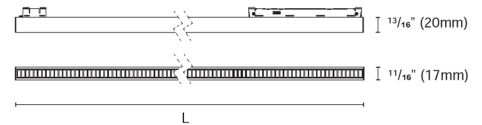

LIGHT BAR LOUVER

2417.218A: 11^{11/16}" (297mm)
2417.218B: 23^{1/4}" (590mm)
2417.218C: 34^{13/16}" (884mm)

System	Fixture	Wattage	Color Temperature	Finish
MT48	LBL	6W12	30K	BK
MT48 Micro Track 48V	LBL Light Bar Louver	6W12 6 Watts, 12" Length 11W24 11 Watts, 24" Length 17W36 17 Watts, 36" Length	30K 3000K Warm White	BK Black Powder Coat MW Matte White Powder Coat RAL 9003

LIGHT BAR LOUVER & 120° LENS			
WATTS	6W	11W	17W
TOTAL LUMENS	129	258	387

PROJECT		FIXTURE TYPE		DATE