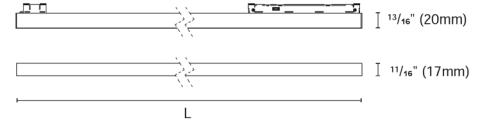

LIGHT BAR HEXCELL LOUVER

2417.231A: 11¹¹/₁₆" (297mm)
2417.231B: 23³/₄" (590mm)
2417.231C: 34¹³/₁₆" (884mm)

System	Fixture	Wattage	Color Temperature	Finish
MT48	LBH	6W12	30K	BK
MT48 Micro Track 48V	LBH Light Bar Hexcell Louver	6W12 6 Watts, 12" Length 11W24 11 Watts, 24" Length 17W36 17 Watts, 36" Length	30K 3000K Warm White	BK Black Powder Coat MW Matte White Powder Coat RAL 9003

	LIGHT BAR WITH HEXCELL LOUVER & 120° LENS		
WATTS	6W	11W	17W
TOTAL LUMENS	168	336	504