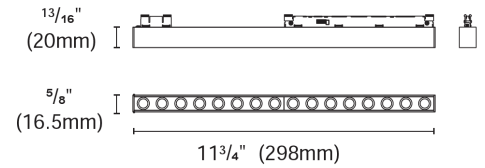

BAR ACCENT

System	Fixture	Wattage	Beam Spread	Color Temperature	Finish
MT48	BA	9W6	NF	30K	BC
MT48 Micro Track 48V	BA Bar Accent	9W6 9 Watts, 6" Length 16W12 16 Watts, 12" Length	NF Narrow Flood	30K 3000K Warm White	BC Black Fixture Crystal Baffle MC Matte White Fixture Crystal Baffle

	BAR ACCENT WITH 30° LENS	
WATTS	9W	16W
TOTAL LUMENS	548	1047

Options:

PROJECT	FIXTURE TYPE	DATE