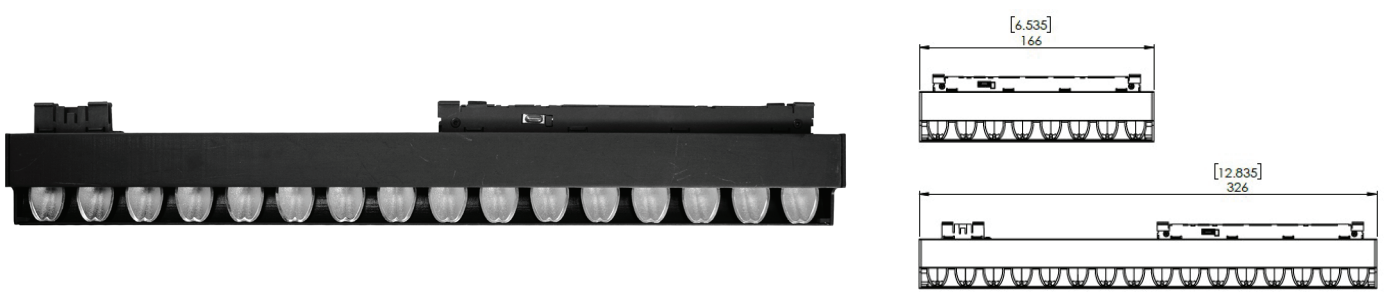

BAR WALL WASH

System	Fixture	Wattage	Color Temperature	Finish
MT48	BWW	9W6	30K	BK
MT48 Micro Track 48V	BWW Bar Wall Wash	9W6 9 Watts, 6" Length 16W12 16 Watts, 12" Length	30K 3000K Warm White	BK Black Powder Coat MW Matte White Powder Coat RAL 9003

PROJECT	FIXTURE TYPE	DATE