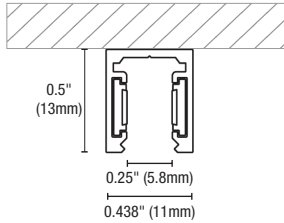

CHANNELS

Curved and straight track for a variety of configurations and designs using Extruded Aluminum Channel with 12 gauge buss bar to help eliminate voltage drop. For use with 48VDC Remote Power Supply, sold separately. Includes End Caps, Straight Connector, and paintable, opaque slot covers to conceal conductive connectors and track slots blending seamlessly with the fixture.

System	Circuit	Length in Feet	Finish
MTS48	1C	8FT	BK
MTS48 Micro Track Surface 48V	1C Single Circuit	4FT 44" 8FT 92"	BK Black MW Matte White RAL 9003

System	Circuit	Radius in Inches	Finish
MTSC48	1C	12R	BK
MTSC48 Micro Track 48V Surface Curved	1C Single Circuit	12R 12" Radius 20R 20" Radius	BK Black MW Matte White RAL 9003

OPAQUE SLOT COVER (INCLUDED WITH MTS48 TRACK ABOVE)
Paintable 1/2" Opaque Slot Covers.