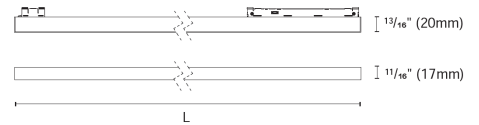

LIGHT BAR

2417.217A: 11^{11/16}" (297mm)
2417.217B: 23^{1/4}" (590mm)
2417.217C: 34^{13/16}" (884mm)

System	Fixture	Wattage	Color Temperature	Finish
MT48	LB	6W12	30K	BK
MT48 Micro Track 48V	LB Light Bar	6W12 6 Watts, 12" Length 11W24 11 Watts, 24" Length 17W36 17 Watts, 36" Length	30K 3000K Warm White	BK Black Powder Coat MW Matte White Powder Coat RAL 9003

LIGHT BAR WITH 140° LENS			
WATTS	6W	11W	17W
TOTAL LUMENS	400	800	1200