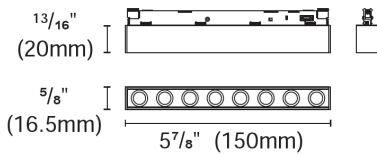

BAR ACCENT

System	Fixture	Wattage	Beam Spread	Color Temperature	Finish
MT48	BA	9W6	NF	30K	BC
MT48 Micro Track 48V	BA Bar Accent	9W6 9 Watts, 6" Length 16W12 16 Watts, 12" Length	NF Narrow Flood	30K 3000K Warm White	BC Black Fixture Crystal Baffle MC Matte White Fixture Crystal Baffle

	BAR ACCENT WITH 30° LENS	
WATTS	9W	16W
TOTAL LUMENS	548	1047

Options:

PROJECT	FIXTURE TYPE	DATE