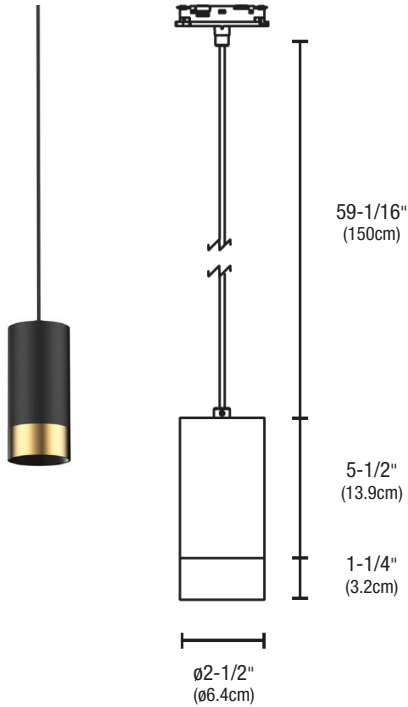

MIDAS PENDANT
1776 LM @ 3000K, 15 WATT

System	Fixture	Wattage	Beam Spread	Color Temperature	Finish
MT48	MIP	15W	SP	30K	BSB
MT48 MicroTrack 48VDC	MIP Midas Pendant	15W 15 Watts	SP Spot 20° NF Narrow Flood 25° FL Flood 38° WF Wide Flood 50°	27K 2700K Very Warm White 30K 3000K Warm White 35K 3500K Neutral White 40K 4000K Cool White	BK Black MW Matte White BSB Black and Satin Brass

		MIDAS PENDANT			
WATTAGE		15W			
COLOR TEMPERATURE		27K	30K	35K	40K
TOTAL LUMENS		1705	1776	2042	2149
LUMENS PER WATT (lm/w)		114	118	136	143
CRI		90+	90+	90+	90+

*For lens accessories, refer to the accessories page