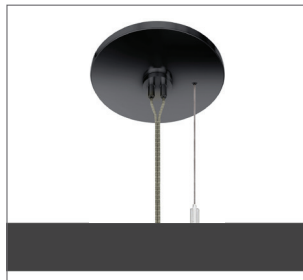

MTHL48-CP2-4RD-BK

END OR CENTER POWER FEED

The End and Center Power Feed delivers 48VDC from two 96-watt remote power supply. Both options are Class 2 with Power supplies on the same line voltage circuit (same phase). Includes two Straight Connectors, two End Power feeds, Joiner 2, two Slot Covers, and Suspension Cables.

System	Circuit & Type	Canopy	Canopy & Track Finish
MTHL48	CP2	4RD	BK
MTHL48 MicroTrack HiLo Suspension 48VDC	EP2 End Power Feed, 96W up and 96W down, 12" long track CP2 Two Center Power Feeds both directions, 12" long track CPT2 Center T Power Feed, 2 Direction power with 12" long tracks CPT4 Center T Power Feed, 4 Direction power with 12" long tracks CPT6 Center T Power Feed, 6 Direction power with 12" long tracks CPX2 Center X Power Feed, 2 Direction power with 12" long tracks CPX4 Center X Power Feed, 4 Direction power with 12" long tracks CPX6 Center X Power Feed, 6 Direction power with 12" long tracks CPX8 Center X Power Feed, 8 Direction power with 12" long tracks	4RD 4" Round Junction Box Cover with 12' Suspension Cable 5RD 5" Round Canopy with 12' Suspension cable. Required for CPT2, CPT3, CPX2, CPX3, and CPX4	BK Black MW Matte White RAL 9003