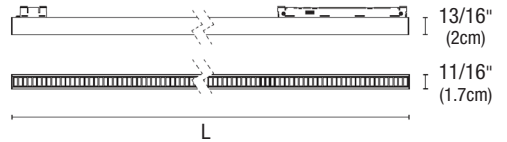

LIGHT BAR LOUVER

129 LM @ 3000K, 6 WATT, 12" LENGTH, TITLE 24

6W12: 11-11/16" (29.7cm)
11W24: 23-1/4" (59cm)
17W36: 34-13/16" (88.4cm)

System	Fixture	Wattage	Color Temperature	Finish
MT48	LBL	6W12	30K	BK
MT48 MicroTrack 48VDC	LBL Light Bar Louver	6W12 6 Watts, 12" Length 11W24 11 Watts, 24" Length 17W36 17 Watts, 36" Length	27K 2700K Very Warm White 30K 3000K Warm White 35K 3500K Neutral White 40K 4000K Cool White	BK Black Powder Coat MW Matte White Powder Coat RAL 9003

WATTAGE	LIGHT BAR LOUVER & 120° LENS											
	6W - 12" (11-11/16")				11W - 24" (23-1/4")				17W - 36" (34-13/16")			
COLOR TEMPERATURE	27K	30K	35K	40K	27K	30K	35K	40K	27K	30K	35K	40K
TOTAL LUMENS	124	129	148	156	248	258	296	312	372	387	444	468
LUMENS PER WATT (lm/w)	21	22	25	26	41	43	49	52	62	65	74	78
CRI	90+	90+	90+	90+	90+	90+	90+	90+	90+	90+	90+	90+