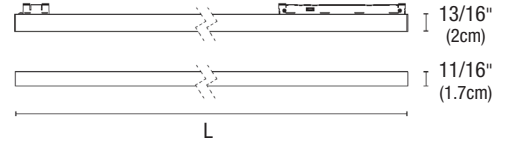

LIGHT BAR HEXCELL LOUVER

168 LM @ 3000K, 6 WATT, 12" LENGTH, TITLE 24

6W12: 11-11/16" (29.7cm)
11W24: 23-1/4" (59cm)
17W36: 34-13/16" (88.4cm)

System	Fixture	Wattage	Color Temperature	Finish
MT48	LBH	6W12	30K	BK
MT48 MicroTrack 48VDC	LBH Light Bar Hexcell Louver	6W12 6 Watts, 12" Length 11W24 11 Watts, 24" Length 17W36 17 Watts, 36" Length	27K 2700K Very Warm White 30K 3000K Warm White 35K 3500K Neutral White 40K 4000K Cool White	BK Black Powder Coat MW Matte White Powder Coat RAL 9003

WATTAGE	LIGHT BAR WITH HEXCELL LOUVER & 120° LENS											
	6W - 12" (11-11/16")				11W - 24" (23-1/4")				17W - 36" (34-13/16")			
COLOR TEMPERATURE	27K	30K	35K	40K	27K	30K	35K	40K	27K	30K	35K	40K
TOTAL LUMENS	161	168	193	203	323	336	385	407	484	504	578	610
LUMENS PER WATT (lm/w)	27	28	32	34	54	56	64	68	81	84	96	102
CRI	90+	90+	90+	90+	90+	90+	90+	90+	90+	90+	90+	90+