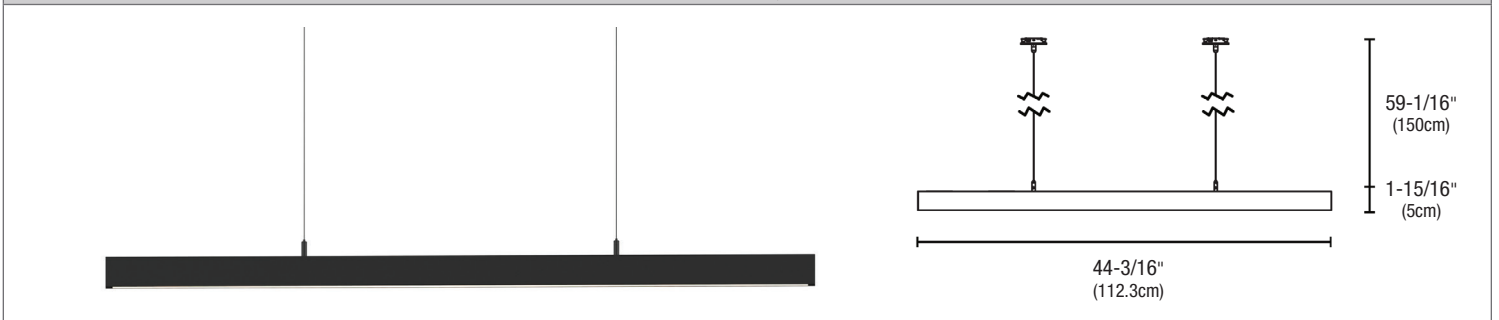

HILO PENDANT

350 LM @ 3000K, 12 WATT

System	Fixture	Wattage	Beam Spread	Color Temperature	Finish
MT48	HLP	12W	VW	30K	BK
MT48 MicroTrack 48VDC	HLP HiLo Pendant	12W 12 Watts	VW Very Wide 100°	27K 2700K Very Warm White 30K 3000K Warm White 35K 3500K Neutral White 40K 4000K Cool White	BK Black Powder Coat MW Matte White Powder Coat RAL 9003

	HILO PENDANT			
	12W			
WATTAGE	12W			
COLOR TEMPERATURE	27K	30K	35K	40K
TOTAL LUMENS	336	350	403	424
LUMENS PER WATT (lm/w)	28	29	34	35
CRI	90+	90+	90+	90+