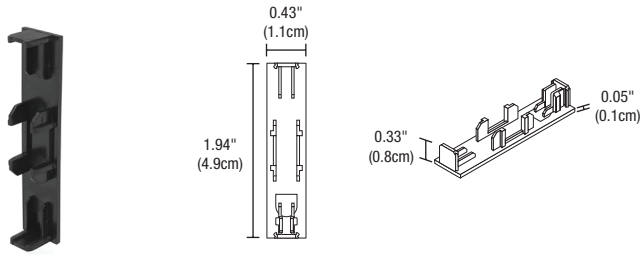

SUSPENSION POWER FEED CONNECTOR (INCLUDED IN POWER CANOPY)
Includes 12ft power cable.

System	Circuit	Type	Finish
MTS48	1C	EP	BK
MTS48 MicroTrack Suspension 48VDC	1C Single Circuit	EP End Power Feed	BK Black MW Matte White RAL 9003

END CAP (INCLUDED WITH EACH TRACK)

System	Circuit	Type	Finish
MTHL48	2C	CA	BK
MTHL48 MicroTrack HiLo Suspension 48VDC	2C Two Circuit	CA End Cap	BK Black MW Matte White RAL 9003