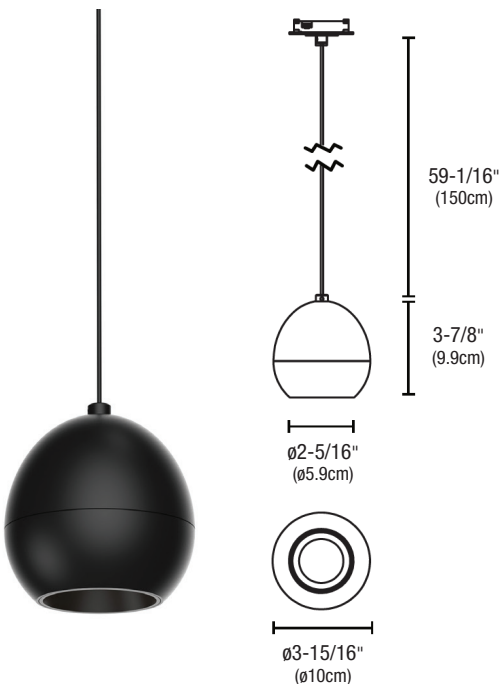

DROP PENDANT
1755 LM @ 3000K, 15 WATT

System	Fixture	Wattage	Beam Spread	Color Temperature	Finish
MT48	DP	15W	SP	30K	BK
MT48 MicroTrack 48VDC	DP Drop Pendant	15W 15 Watts	SP Spot 20° NF Narrow Flood 25° FL Flood 38° WF Wide Flood 50°	27K 2700K Very Warm White 30K 3000K Warm White 35K 3500K Neutral White 40K 4000K Cool White	BK Black MW Matte White

		DROP PENDANT			
WATTAGE		15W			
COLOR TEMPERATURE		27K	30K	35K	40K
TOTAL LUMENS		1685	1755	2018	2124
LUMENS PER WATT (lm/w)		112	117	135	142
CRI		90+	90+	90+	90+