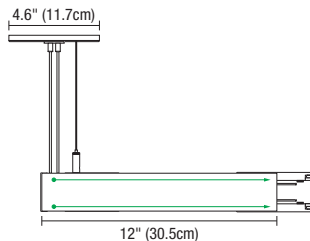

END OR CENTER POWER FEED

The End and Center Power Feed delivers 48VDC from two 96-watt remote power supply. Both options are Class 2 with Power supplies on the same line voltage circuit (same phase). Includes two Straight Connectors, two End Power feeds, Joiner 2, two Slot Covers, and Suspension Cables.

System	Circuit & Type	Canopy	Canopy & Track Finish
MTHL48	CP2	4RD	BK
MTHL48 MicroTrack HiLo Suspension 48VDC	EP2 End Power Feed, 96W up and 96W down, 12" long track CP2 Two Center Power Feeds both directions, 12" long track CPT2 Center T Power Feed, 2 Direction power with 12" long tracks CPT4 Center T Power Feed, 4 Direction power with 12" long tracks CPT6 Center T Power Feed, 6 Direction power with 12" long tracks CPX2 Center X Power Feed, 2 Direction power with 12" long tracks CPX4 Center X Power Feed, 4 Direction power with 12" long tracks CPX6 Center X Power Feed, 6 Direction power with 12" long tracks CPX8 Center X Power Feed, 8 Direction power with 12" long tracks	4RD 4" Round Junction Box Cover with 12' Suspension Cable 5RD 5" Round Canopy with 12' Suspension cable. Required for CPT2, CPT3, CPX2, CPX3, and CPX4	BK Black MW Matte White RAL 9003