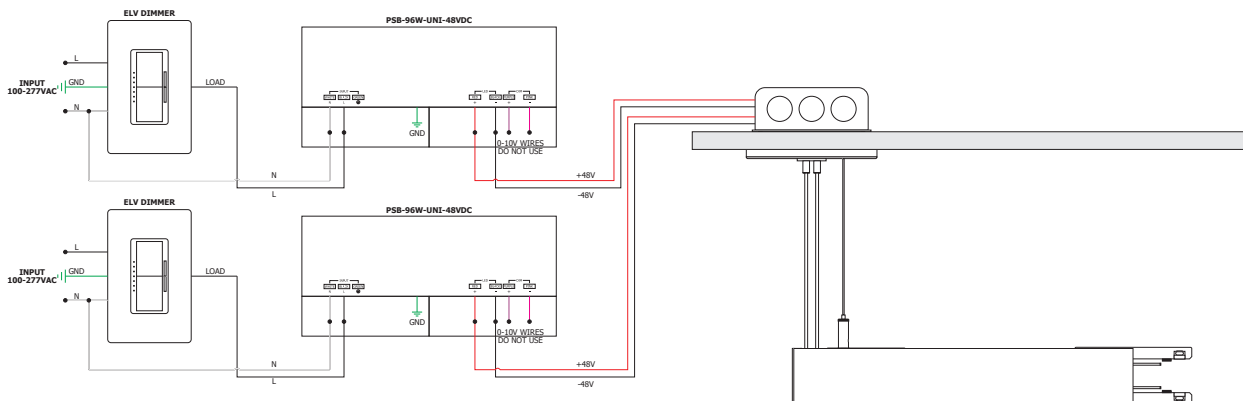

WIRING DIAGRAM