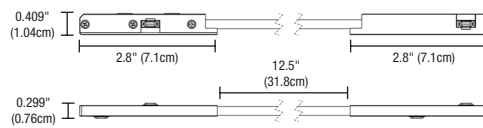

System	Circuit	Type	Finish
MT48 MT48 MicroTrack 48VDC	1C 1C Single Circuit	FXCL FXCL Flex Connector Long, 12" length	BK BK Black MW Matte White RAL 9003