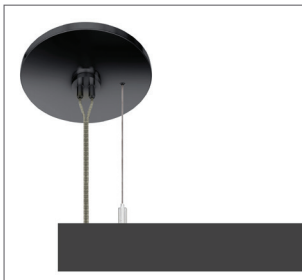

MTHL48-EP2-4RD-BK

END OR CENTER POWER FEED

The End and Center Power Feed delivers 48VDC from two 96-watt remote power supply. Both options are Class 2 with Power supplies on the same line voltage circuit (same phase). Includes two Straight Connectors, two End Power feeds, Joiner 2, two Slot Covers, and Suspension Cables.

System	Circuit & Type	Canopy	Canopy & Track Finish
MTHL48	CP2	4RD	BK
MTHL48 MicroTrack HiLo Suspension 48VDC	EP2 End Power Feed, 96W up and 96W down, 12" long track CP2 Two Center Power Feeds both directions, 12" long track CPT2 Center T Power Feed, 2 Direction power with 12" long tracks CPT4 Center T Power Feed, 4 Direction power with 12" long tracks CPT6 Center T Power Feed, 6 Direction power with 12" long tracks CPX2 Center X Power Feed, 2 Direction power with 12" long tracks CPX4 Center X Power Feed, 4 Direction power with 12" long tracks CPX6 Center X Power Feed, 6 Direction power with 12" long tracks CPX8 Center X Power Feed, 8 Direction power with 12" long tracks	4RD 4" Round Junction Box Cover with 12' Suspension Cable 5RD 5" Round Canopy with 12' Suspension cable. Required for CPT2, CPT3, CPX2, CPX3, and CPX4	BK Black MW Matte White RAL 9003