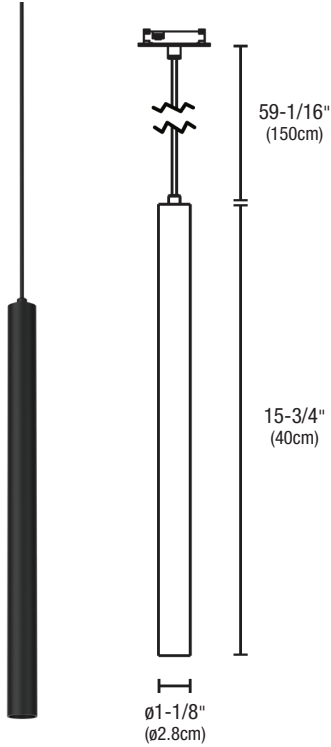

TOTEM PENDANT

596 LM @ 3000K, 7 WATT

System	Fixture	Wattage	Beam Spread	Color Temperature	Finish
MT48	TTP	7W	SP	30K	BK
MT48 MicroTrack 48VDC	TTP Totem Pendant	7W 7 Watts	SP Spot 20° NF Narrow Flood 24° FL Flood 36° WF Wide Flood 56°	27K 2700K Very Warm White 30K 3000K Warm White 35K 3500K Neutral White 40K 4000K Cool White	BK Black MW Matte White

		TOTEM PENDANT			
WATTAGE		7W			
COLOR TEMPERATURE		27K	30K	35K	40K
TOTAL LUMENS		572	596	685	721
LUMENS PER WATT (lm/w)		82	85	98	103
CRI		90+	90+	90+	90+

TOWER PENDANT

707 LM @ 3000K, 7 WATT