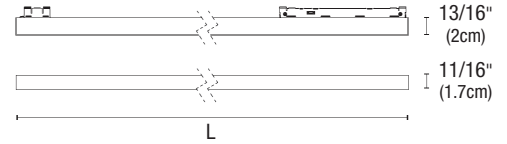

LIGHT BAR

400 LM @ 3000K, 6 WATT, 12" LENGTH, TITLE 24

6W12: 11-11/16" (29.7cm)
11W24: 23-1/4" (59cm)
17W36: 34-13/16" (88.4cm)

System	Fixture	Wattage	Color Temperature	Finish
MT48	LB	6W12	30K	BK
MT48 MicroTrack 48VDC	LB Light Bar	6W12 6 Watts, 12" Length 11W24 11 Watts, 24" Length 17W36 17 Watts, 36" Length	27K 2700K Very Warm White 30K 3000K Warm White 35K 3500K Neutral White 40K 4000K Cool White	BK Black Powder Coat MW Matte White Powder Coat RAL 9003

WATTAGE	LIGHT BAR WITH 140° LENS											
	6W - 12" (11-11/16")				11W - 24" (23-1/4")				17W - 36" (34-13/16")			
COLOR TEMPERATURE	27K	30K	35K	40K	27K	30K	35K	40K	27K	30K	35K	40K
TOTAL LUMENS	384	400	459	484	768	800	918	968	1152	1200	1377	1452
LUMENS PER WATT (lm/w)	64	67	76	81	128	133	153	161	192	200	229	242
CRI	90+	90+	90+	90+	90+	90+	90+	90+	90+	90+	90+	90+