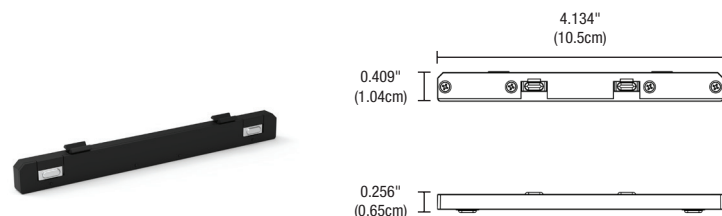

ADDITIONAL PARTS

STRAIGHT CONNECTOR (INCLUDED WITH EACH TRACK)

Straight 48VDC Connector joins two track sections end to end.

System	Circuit	Type	Finish
MT48 MT48 MicroTrack 48VDC	1C 1C Single Circuit	SC SC Straight Connector Conductive SNC Straight Connector Non-Conductive	BK BK Black MW Matte White RAL 9003