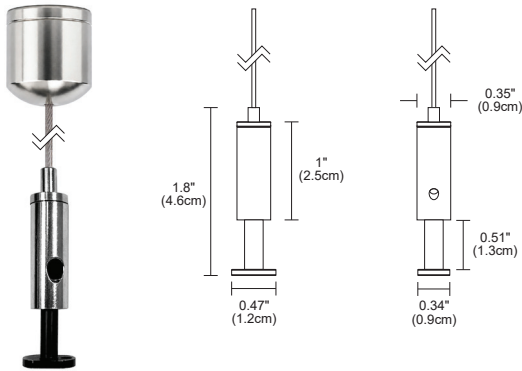

SUSPENSION CABLES & MOUNTING CLIP

Suspension Mounting Clip suspends the track up to 12ft from the ceiling. One included for every 3ft of track.

System	Type	Finish
MTHL48 MTHL48 MicroTrack Suspension 48VDC	MCL MCL Mounting Clip with 12' Suspension Cable	CH CH Chrome