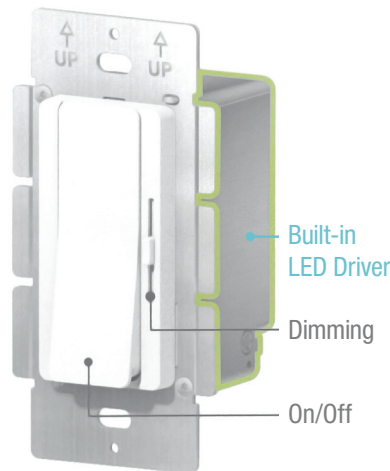

DESCRIPTION

Power Dim 2-in-1 is a dimmer with an integrated LED driver that converts 120VAC to low-voltage 48VDC (up to 96W). Designed for installation in a standard single-gang electrical box, it eliminates the need for separate remote drivers, simplifying installation to provide an option that is as cost-effective as it is time efficient.

PureEdge Lighting's Power Driver combines an ELV dimmer and driver in a single, wall-mounted unit.
Kit includes driver/dimmer, faceplate, and mounting hardware.

The integrated design delivers smooth, flicker-free dimming and avoids driver/switch compatibility issues. Features soft start and built-in short-circuit, overload, and thermal protection. Indoor use only.

For custom quotes and layout assistance, send drawings to design@PureEdgeLighting.com.

INTEGRATED DESIGN

- Combines LED driver and dimmer into a single device
- Soft start
- Short circuit protection
- Overload protection
- Thermal overload protection
- Utilizes 6" wire leads

APPLICATIONS

Indoor

MOUNTING

Fits into a standard single-gang wall box, standard hardwire connection

POWER INPUT

- 120VAC
- Power Factor @ full load: >0.99
- THD (Typ.) @ full load: ≤10%
- Efficiency @ full load: 91.0%
- AC Current (Max.): 0.9A

POWER OUTPUT

- Class 2; 48 volts DC
- 96 watts maximum
- Voltage Tolerance: ±0.5V
- Rated current: 4A

DIMENSIONS

4.13" x 2.12" x 1.99"

COMPLIANCE

Class 2, UL, RoHS

Product	Wattage	Control Type	Voltage	Finish
PDW	100W	DIM	48VDC	WH
PDW Power Wall Dimmer	100W 100 Watts	DIM DIM Static White	48VDC 48 Volt DC	WH White