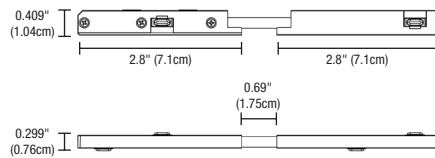

FLEX CONNECTOR

Flexible 48VDC Connector joins two sections of track at any angle.

System	Circuit	Type	Finish
MT48 MT48 MicroTrack 48VDC	1C 1C Single Circuit	FXC FXC Flex Connector, 5/8" length	BK BK Black MW Matte White RAL 9003