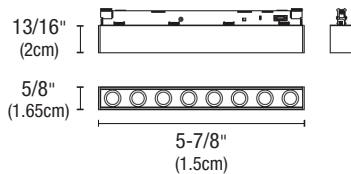

LIGHT BAR ACCENT

548 LM @ 3000K, 9 WATT, 6" LENGTH, TITLE 24

System	Fixture	Wattage	Beam Spread	Color Temperature	Finish
MT48	BA	9W6	NF	30K	BB
MT48 MicroTrack 48VDC	BA Bar Accent	9W6 9 Watts, 6" Length 16W12 16 Watts, 12" Length	NF Narrow Flood 30°	27K 2700K Very Warm White 30K 3000K Warm White 35K 3500K Neutral White 40K 4000K Cool White	BB Black Fixture Black Baffle BC Black Fixture Crystal Baffle BG Black Fixture Gold Baffle MB Matte White Fixture Black Baffle MC Matte White Fixture Crystal Baffle MG Matte White Fixture Gold Baffle

WATTAGE	LIGHT BAR ACCENT WITH 30° LENS							
	9W				16W			
COLOR TEMPERATURE	27K	30K	35K	40K	27K	30K	35K	40K
TOTAL LUMENS	526	548	629	663	1005	1047	1201	1267
LUMENS PER WATT (lm/w)	88	91	105	111	168	175	200	211
CRI	90+	90+	90+	90+	90+	90+	90+	90+