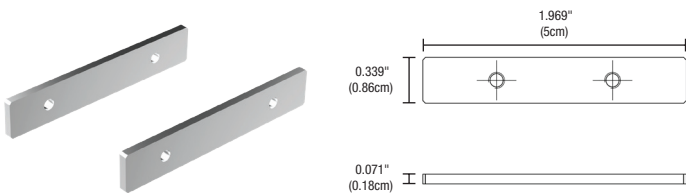

SUSPENSION POWER FEED CONNECTOR (INCLUDED IN POWER CANOPY)
Includes 12ft power cable.

System	Circuit	Type	Finish
MTS48	1C	EP	BK
MTS48 MicroTrack Suspension 48VDC	1C Single Circuit	EP End Power Feed	BK Black MW Matte White RAL 9003

END CAP (INCLUDED WITH EACH TRACK)

System	Circuit	Type	Finish
MTHL48	2C	CA	BK
MTHL48 MicroTrack HiLo Suspension 48VDC	2C Two Circuit	CA End Cap	BK Black MW Matte White RAL 9003

OPAQUE SLOT COVER (INCLUDED WITH EACH TRACK)
Slot Covers included to conceal conductors and track slots.

System	Type	Length in Feet	Cover Color
MT48	SCO	8FT	BK
MT48 MicroTrack 48VDC	SCO Opaque Cover for Track Slot	8FT 8'	BK Black MW Matte White RAL 9003

REINFORCEMENT JOINERS (INCLUDED WITH EACH TRACK)
Reinforcement joiners used for cutting and mechanically joining two tracks together.

System	Type
MT48	J2
MT48 MicroTrack 48VDC	J2 Two Reinforcement Joiners

WIRING DIAGRAM