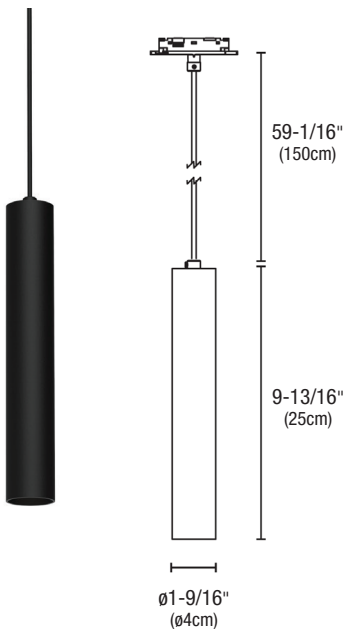

System	Fixture	Wattage	Beam Spread	Color Temperature	Finish
MT48	TOP	7W	SP	30K	BK
MT48 MicroTrack 48VDC	TOP Tower Pendant	7W 7 Watts	SP Spot 20° NF Narrow Flood 24° FL Flood 36° WF Wide Flood 47°	27K 2700K Very Warm White 30K 3000K Warm White 35K 3500K Neutral White 40K 4000K Cool White	BK Black MW Matte White

		TOTEM PENDANT			
WATTAGE		7W			
COLOR TEMPERATURE		27K	30K	35K	40K
TOTAL LUMENS		679	707	813	855
LUMENS PER WATT (lm/w)		97	101	116	122
CRI		90+	90+	90+	90+