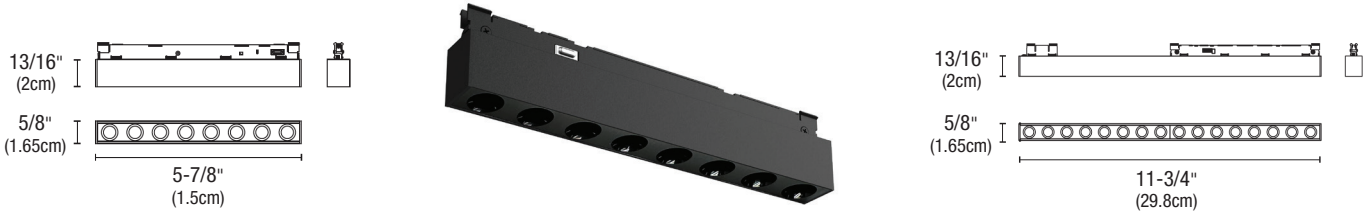

LIGHT BAR ACCENT HEXCELL LOUVER

270 LM @ 3000K, 9 WATT, 16" LENGTH, TITLE 24

System	Fixture	Wattage	Beam Spread	Color Temperature	Finish
MT48	BAH	9W6	NF	30K	BB
MT48 MicroTrack 48VDC	BAH Bar Accent Hexcell Louver	9W6 9 Watts, 6" Length 16W12 16 Watts, 12" Length	NF Narrow Flood 30°	27K 2700K Very Warm White 30K 3000K Warm White 35K 3500K Neutral White 40K 4000K Cool White	BB Black Fixture Black Baffle BC Black Fixture Crystal Baffle BG Black Fixture Gold Baffle MB Matte White Fixture Black Baffle MC Matte White Fixture Crystal Baffle MG Matte White Fixture Gold Baffle

WATTAGE	LIGHT BAR ACCENT WITH HEXCELL LOUVER & 30° LENS							
	9W				16W			
COLOR TEMPERATURE	27K	30K	35K	40K	27K	30K	35K	40K
TOTAL LUMENS	259	270	310	327	493	514	590	622
LUMENS PER WATT (lm/w)	43	45	52	54	82	86	98	104
CRI	90+	90+	90+	90+	90+	90+	90+	90+