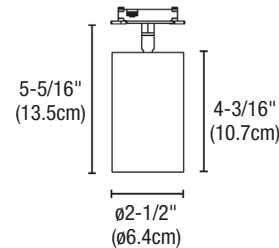

POP & POP ZOOM

1865 LM @ 3000K, 15 WATT, TITLE 24 (POP) / 1062 LM @ 3000K, 15 WATT, TITLE 24 (POP ZOOM)

*For lenses and lens accessories, refer to the accessories page

System	Fixture	Wattage	Beam Spread	Color Temperature	Finish
MT48	POP	15W	NS	30K	BK
MT48 MicroTrack 48VDC	POP Pop Track Head POZ Pop Zoom Track Head, Beam Spread NSFL 15°-50°	15W 15 Watts	NS Narrow Spot 15° SP Spot 24° NF Narrow Flood 35° FL Flood 50° NSFL Narrow Spot 15° to Flood 50° (Pop Zoom Only)	24K 2400K Amber White 27K 2700K Very Warm White 30K 3000K Warm White 30D* 3000K Warm Dim 35K 3500K Neutral White 40K 4000K Cool White	BK Black Powder Coat MW Matte White Powder Coat RAL 9003, Matte White stem SB* Satin Brass SN* Satin Nickel

*Not compatible with FL (50°) lens

*Not available with Pop Zoom

	POP (WITH FLOOD 50° LENS)						POP ZOOM (WITH 50° BEAM SPREAD)					
COLOR TEMPERATURE	24K	27K	30K	30D*	35K	40K	24K	27K	30K	30D	35K	40K
TOTAL LUMENS	1772	1790	1865	1051	2140	2257	1009	1020	1062	878	1218	1285
WATTS	15	15	15	12	15	15	15	15	15	15	15	15
LUMENS PER WATT (lm/w)	118	119	124	88	143	150	67	68	71	55	81	86
CRI	95+	95+	95+	97+	95+	95+	98+	98+	98+	98+	98+	98+

*30D - Warm Dim (12 Watts), Narrow Flood 35° Lens