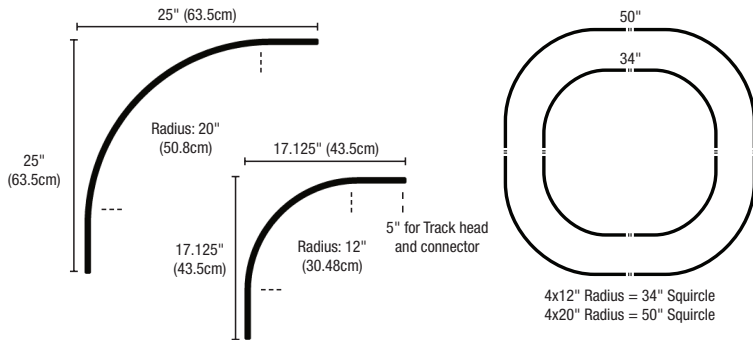

System	Circuit	Length in Feet	Finish
MTHL48	2C	8FT	BK
MTHL48 MicroTrack HiLo Suspension 48VDC	2C Two Circuit	4FT 44" 8FT 92"	BK Black MW Matte White RAL 9003

PATENT PENDING

CURVE 2 CIRCUIT CHANNEL

May be used with Flex Light. Comes with Joiners, 12ft Suspension Cable, and two Straight Connectors.