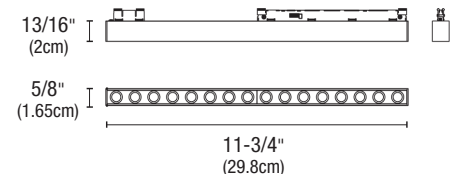

LIGHT BAR ACCENT

548 LM @ 3000K, 9 WATT, 6" LENGTH, TITLE 24

System	Fixture	Wattage	Beam Spread	Color Temperature	Finish
MT48	BA	9W6	NF	30K	BB
MT48 MicroTrack 48VDC	BA Bar Accent	9W6 9 Watts, 6" Length 16W12 16 Watts, 12" Length	NF Narrow Flood 30°	27K 2700K Very Warm White 30K 3000K Warm White 35K 3500K Neutral White 40K 4000K Cool White	BB Black Fixture Black Baffle BC Black Fixture Crystal Baffle BG Black Fixture Gold Baffle MB Matte White Fixture Black Baffle MC Matte White Fixture Crystal Baffle MG Matte White Fixture Gold Baffle

WATTAGE	LIGHT BAR ACCENT WITH 30° LENS							
	9W				16W			
COLOR TEMPERATURE	27K	30K	35K	40K	27K	30K	35K	40K
TOTAL LUMENS	526	548	629	663	1005	1047	1201	1267
LUMENS PER WATT (lm/w)	88	91	105	111	168	175	200	211
CRI	90+	90+	90+	90+	90+	90+	90+	90+