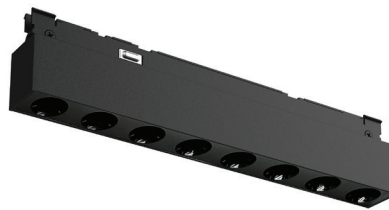

LIGHT BAR ACCENT

548 LM @ 3000K, 9 WATT, 6" LENGTH, TITLE 24

System	Fixture	Wattage	Beam Spread	Color Temperature	Finish
MT48	BA	9W6	NF	30K	BB
MT48 MicroTrack 48VDC	BA Bar Accent	9W6 9 Watts, 6" Length 16W12 16 Watts, 12" Length	NF Narrow Flood 30°	27K 2700K Very Warm White 30K 3000K Warm White 35K 3500K Neutral White 40K 4000K Cool White	BB Black Fixture Black Baffle BC Black Fixture Crystal Baffle BG Black Fixture Gold Baffle MB Matte White Fixture Black Baffle MC Matte White Fixture Crystal Baffle MG Matte White Fixture Gold Baffle

WATTAGE	LIGHT BAR ACCENT WITH 30° LENS							
	9W				16W			
COLOR TEMPERATURE	27K	30K	35K	40K	27K	30K	35K	40K
TOTAL LUMENS	526	548	629	663	1005	1047	1201	1267
LUMENS PER WATT (lm/w)	88	91	105	111	168	175	200	211
CRI	90+	90+	90+	90+	90+	90+	90+	90+