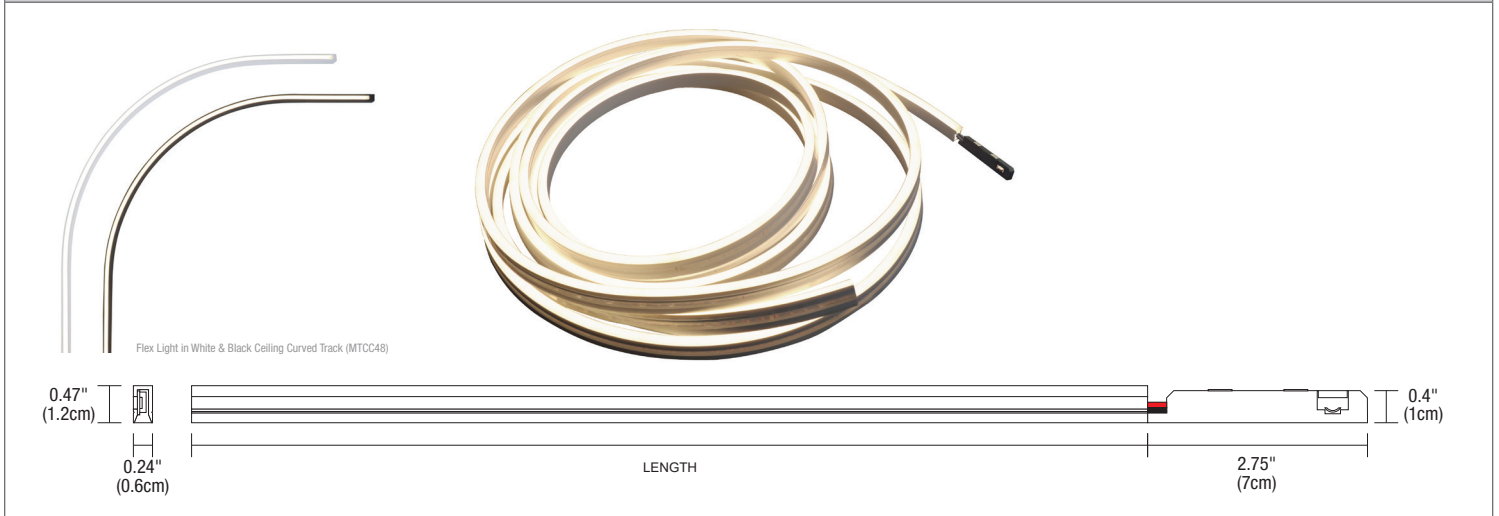

MICROTRACK™ FLEX LIGHT

70 LM @ 3000K, 3 WATT

System	Fixture	Wattage	Length	Color Temperature
MT48	FN2	3W	16FT	30K
MT48 MicroTrack 48VDC	FN2 Flex Light	3W 3 Watts per foot	1-16FT 1-16 Feet	27K 2700K Very Warm White 30K 3000K Warm White 35K 3500K Neutral White 40K 4000K Cool White

	FLEX LIGHT			
COLOR TEMPERATURE	27K	30K	35K	40K
TOTAL LUMENS	95	99	114	85
WATTS	3	3	3	3
LUMENS PER WATT (lm/w)	32	33	38	28
CRI	90+	90+	90+	90+