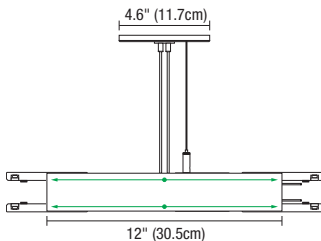

END OR CENTER POWER FEED

The End and Center Power Feed delivers 48VDC from two 96-watt remote power supply. Both options are Class 2 with Power supplies on the same line voltage circuit (same phase). Includes two Straight Connectors, two End Power feeds, Joiner 2, two Slot Covers, and Suspension Cables.

System	Circuit & Type	Canopy	Canopy & Track Finish
MTHL48	CP2	4RD	BK
MTHL48 MicroTrack HiLo Suspension 48VDC	EP2 End Power Feed, 96W up and 96W down, 12" long track CP2 Two Center Power Feeds both directions, 12" long track CPT2 Center T Power Feed, 2 Direction power with 12" long tracks CPT4 Center T Power Feed, 4 Direction power with 12" long tracks CPT6 Center T Power Feed, 6 Direction power with 12" long tracks CPX2 Center X Power Feed, 2 Direction power with 12" long tracks CPX4 Center X Power Feed, 4 Direction power with 12" long tracks CPX6 Center X Power Feed, 6 Direction power with 12" long tracks CPX8 Center X Power Feed, 8 Direction power with 12" long tracks	4RD 4" Round Junction Box Cover with 12' Suspension Cable 5RD 5" Round Canopy with 12' Suspension cable. Required for CPT2, CPT3, CPX2, CPX3, and CPX4	BK Black MW Matte White RAL 9003