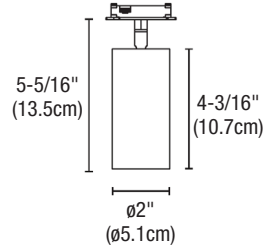

PureEdge MT48 Track Heads are compatible with all MicroTrack™ Systems.

PICO & PICO ZOOM

965 LM @ 3000K, 10 WATT, TITLE 24 (PICO) / 750 LM @ 3000K, 10 WATTS, TITLE 24 (PICO ZOOM)

*For lenses and lens accessories, refer to the accessories page

System	Fixture	Wattage	Beam Spread	Color Temperature	Finish
MT48	PCO	10W	FL	30K	BK
MT48 MicroTrack 48VDC	PCO Pico Track Head PCZ Pico Zoom Track Head, Beam Spread NSFL 15°-50°	10W 10 Watts	NS Narrow Spot 15° SP Spot 24° NF Narrow Flood 36° FL Flood 50° NSFL Narrow Spot 15° to Flood 50° (Pico Zoom Only)	24K 2400K Amber White 27K 2700K Very Warm White 30K 3000K Warm White 30D 3000K Warm Dim 35K 3500K Neutral White 40K 4000K Cool White	BK Black Powder Coat MW Matte White Powder Coat RAL 9003, Matte White stem SB* Satin Brass SN* Satin Nickel

*Not available with Pico Zoom

	PICO (WITH SPOT 24° LENS)						PICO ZOOM (WITH 50° BEAM SPREAD)					
COLOR TEMPERATURE	24K	27K	30K	30D	35K	40K	24K	27K	30K	30D	35K	40K
TOTAL LUMENS	917	926	965	853	1107	1168	713	720	750	578	860	908
WATTS	10	10	10	10	10	10	11	11	11	11	11	11
LUMENS PER WATT (lm/w)	92	93	97	85	111	117	65	65	68	53	78	83
CRI	97+	97+	97+	97+	97+	97+	97+	97+	97+	97+	97+	97+