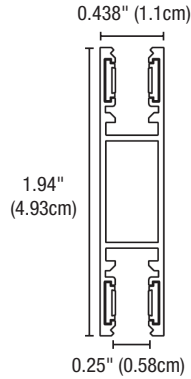

SLOT COVER PROVIDED

STRAIGHT 2 CIRCUIT CHANNEL

Extruded Aluminum Channel with 12 AWG busbars to help eliminate voltage drop. For use with 48VDC Remote Power Supply, sold separately. Includes two Joiner Connectors, an End Cap, two Straight Connectors, Suspension Cables for every 3ft of track, and two paintable opaque Slot Covers to conceal the 12 AWG copper busbars and mounting screws.

System	Circuit	Length in Feet	Finish
MTHL48	2C	8FT	BK
MTHL48 MicroTrack HiLo Suspension 48VDC	2C Two Circuit	4FT 44" 8FT 92"	BK Black MW Matte White RAL 9003