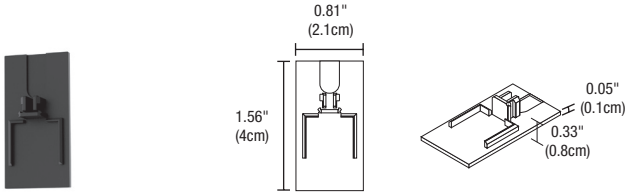

END CAP (INCLUDED WITH EACH TRACK)

System	Circuit	Type	Finish
MTG48	1C	CA	BK
MTG48 MicroTrack Groove 48VDC	1C Single Circuit	CA End Cap	BK Black MW Matte White RAL 9003