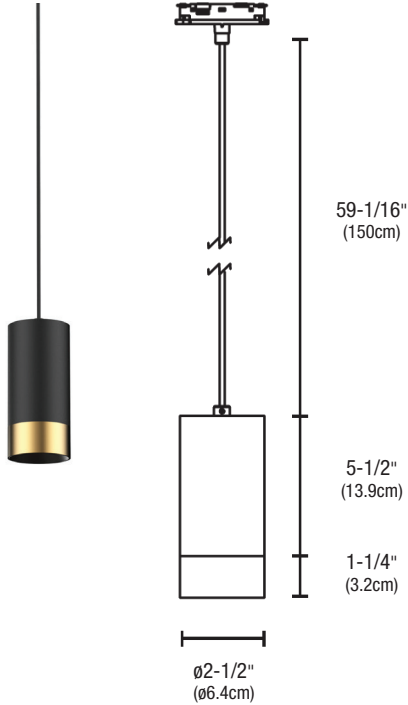

MIDAS PENDANT
1776 LM @ 3000K, 15 WATT

System	Fixture	Wattage	Beam Spread	Color Temperature	Finish
MT48	MIP	15W	SP	30K	BSB
MT48 MicroTrack 48VDC	MIP Midas Pendant	15W 15 Watts	SP Spot 20° NF Narrow Flood 25° FL Flood 38° WF Wide Flood 50°	27K 2700K Very Warm White 30K 3000K Warm White 35K 3500K Neutral White 40K 4000K Cool White	BK Black MW Matte White BSB Black and Satin Brass

		MIDAS PENDANT			
WATTAGE		15W			
COLOR TEMPERATURE		27K	30K	35K	40K
TOTAL LUMENS		1705	1776	2042	2149
LUMENS PER WATT (lm/w)		114	118	136	143
CRI		90+	90+	90+	90+

*For lens accessories, refer to the accessories page