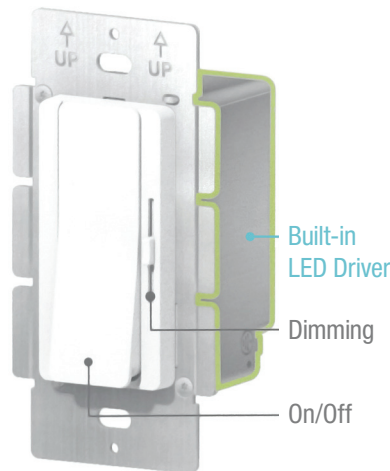

DESCRIPTION

Power Dim 2-in-1 is a dimmer with an integrated LED driver that converts 120VAC to low-voltage 48VDC (up to 96W). Designed for installation in a standard single-gang electrical box, it eliminates the need for separate remote drivers, simplifying installation to provide an option that is as cost-effective as it is time efficient.

PureEdge Lighting's Power Driver combines an ELV dimmer and driver in a single, wall-mounted unit. Kit includes driver/dimmer, faceplate, and mounting hardware.

The integrated design delivers smooth, flicker-free dimming and avoids driver/switch compatibility issues. Features soft start and built-in short-circuit, overload, and thermal protection. Indoor use only.

For custom quotes and layout assistance, send drawings to design@PureEdgeLighting.com.

INTEGRATED DESIGN

- Combines LED driver and dimmer into a single device
- Soft start
- Short circuit protection
- Overload protection
- Thermal overload protection
- Utilizes 6" wire leads

APPLICATIONS

Indoor

MOUNTING

Fits into a standard single-gang wall box, standard hardwire connection

POWER INPUT

- 120VAC
- Power Factor @ full load: >0.99
- THD (Typ.) @ full load: ≤10%
- Efficiency @ full load: 91.0%
- AC Current (Max.): 0.9A

POWER OUTPUT

- Class 2; 48 volts DC
- 96 watts maximum
- Voltage Tolerance: ±0.5V
- Rated current: 4A

DIMENSIONS

4.13" x 2.12" x 1.99"

COMPLIANCE

Class 2, UL, RoHS

Product	Wattage	Control Type	Voltage	Finish
PDW	100W	DIM	48VDC	WH
PDW Power Wall Dimmer	100W 100 Watts	DIM DIM Static White	48VDC 48 Volt DC	WH White