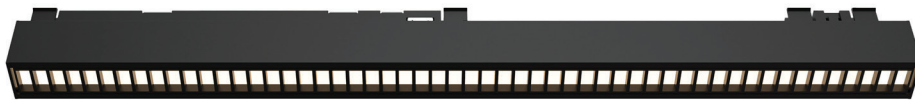

LIGHT BAR LOUVER

129 LM @ 3000K, 6 WATT, 12" LENGTH, TITLE 24

6W12: 11-11/16" (29.7cm)
11W24: 23-1/4" (59cm)
17W36: 34-13/16" (88.4cm)

System	Fixture	Wattage	Color Temperature	Finish
MT48	LBL	6W12	30K	BK
MT48 MicroTrack 48VDC	LBL Light Bar Louver	6W12 6 Watts, 12" Length 11W24 11 Watts, 24" Length 17W36 17 Watts, 36" Length	27K 2700K Very Warm White 30K 3000K Warm White 35K 3500K Neutral White 40K 4000K Cool White	BK Black Powder Coat MW Matte White Powder Coat RAL 9003

WATTAGE	LIGHT BAR LOUVER & 120° LENS											
	6W - 12" (11-11/16")				11W - 24" (23-1/4")				17W - 36" (34-13/16")			
COLOR TEMPERATURE	27K	30K	35K	40K	27K	30K	35K	40K	27K	30K	35K	40K
TOTAL LUMENS	124	129	148	156	248	258	296	312	372	387	444	468
LUMENS PER WATT (lm/w)	21	22	25	26	41	43	49	52	62	65	74	78
CRI	90+	90+	90+	90+	90+	90+	90+	90+	90+	90+	90+	90+