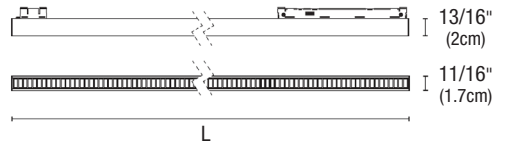

LIGHT BAR LOUVER

129 LM @ 3000K, 6 WATT, 12" LENGTH, TITLE 24

6W12: 11-11/16" (29.7cm)
11W24: 23-1/4" (59cm)
17W36: 34-13/16" (88.4cm)

System	Fixture	Wattage	Color Temperature	Finish
MT48	LBL	6W12	30K	BK
MT48 MicroTrack 48VDC	LBL Light Bar Louver	6W12 6 Watts, 12" Length 11W24 11 Watts, 24" Length 17W36 17 Watts, 36" Length	27K 2700K Very Warm White 30K 3000K Warm White 35K 3500K Neutral White 40K 4000K Cool White	BK Black Powder Coat MW Matte White Powder Coat RAL 9003

WATTAGE	LIGHT BAR LOUVER & 120° LENS											
	6W - 12" (11-11/16")				11W - 24" (23-1/4")				17W - 36" (34-13/16")			
COLOR TEMPERATURE	27K	30K	35K	40K	27K	30K	35K	40K	27K	30K	35K	40K
TOTAL LUMENS	124	129	148	156	248	258	296	312	372	387	444	468
LUMENS PER WATT (lm/w)	21	22	25	26	41	43	49	52	62	65	74	78
CRI	90+	90+	90+	90+	90+	90+	90+	90+	90+	90+	90+	90+