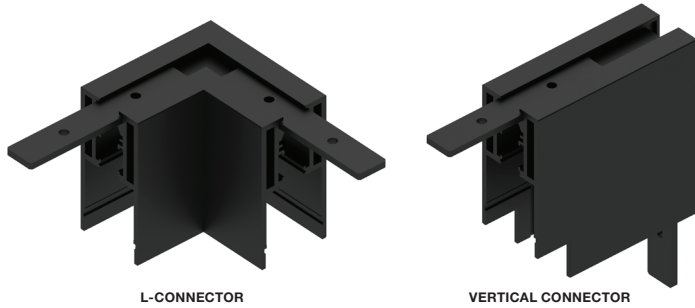

L-SHAPED / VERTICAL CONNECTORS

L-Shaped and Vertical 48VDC Connector joins two sections of track at 90°

System	Circuit	Type	Finish
MTG48	1C	LC	BK
MTG48 MicroTrack Groove 48VDC	1C Single Circuit	LC L-Connector Conductive LNC L-Connector Non-Conductive VC Vertical Connector Conductive VNC Vertical Connector Non-Conductive	BK Black MW Matte White RAL 9003

FLEX CONNECTOR

Flexible 48VDC Connector joins two sections of track at any angle.