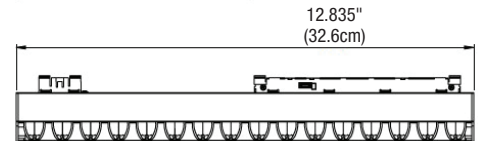

LIGHT BAR WALL WASH

548 LM @ 3000K, 9 WATT, 16" LENGTH, TITLE 24

System	Fixture	Wattage	Color Temperature	Finish
MT48	BWW	9W6	30K	BK
MT48 MicroTrack 48VDC	BWW Bar Wall Wash	9W6 9 Watts, 6" Length 16W12 16 Watts, 12" Length	27K 2700K Very Warm White 30K 3000K Warm White 35K 3500K Neutral White 40K 4000K Cool White	BK Black Powder Coat MW Matte White Powder Coat RAL 9003

WATTAGE	LIGHT BAR WALL WASH							
	9W				16W			
COLOR TEMPERATURE	27K	30K	35K	40K	27K	30K	35K	40K
TOTAL LUMENS	526	548	629	663	1005	1047	1201	1267
LUMENS PER WATT (lm/w)	88	91	105	111	168	175	200	211
CRI	90+	90+	90+	90+	90+	90+	90+	90+