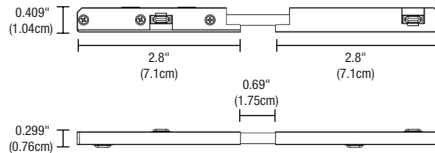

System	Circuit	Type	Finish
MT48	1C	FXC	BK
MT48 MicroTrack 48VDC	1C Single Circuit	FXC Flex Connector, 5/8" length	BK Black MW Matte White RAL 9003