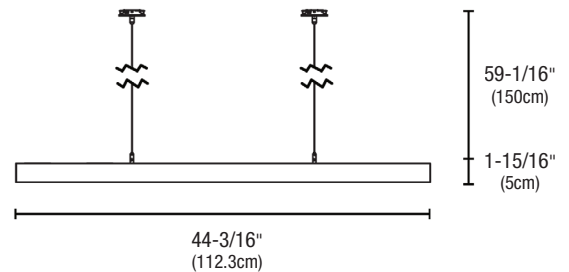

HILO PENDANT

350 LM @ 3000K, 12 WATT

System	Fixture	Wattage	Beam Spread	Color Temperature	Finish
MT48 MicroTrack 48VDC	HLP HiLo Pendant	12W 12 Watts	VW Very Wide 100°	30K 2700K Very Warm White 30K 3000K Warm White 35K 3500K Neutral White 40K 4000K Cool White	BK Black Powder Coat MW Matte White Powder Coat RAL 9003

WATTAGE	HILO PENDANT			
	12W			
COLOR TEMPERATURE	27K	30K	35K	40K
TOTAL LUMENS	336	350	403	424
LUMENS PER WATT (lm/w)	28	29	34	35
CRI	90+	90+	90+	90+