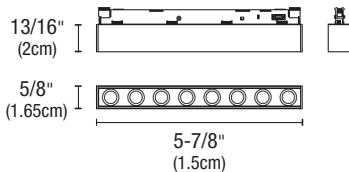

LIGHT BAR ACCENT

548 LM @ 3000K, 9 WATT, 6" LENGTH, TITLE 24

System	Fixture	Wattage	Beam Spread	Color Temperature	Finish
MT48	BA	9W6	NF	30K	BB
MT48 MicroTrack 48VDC	BA Bar Accent	9W6 9 Watts, 6" Length 16W12 16 Watts, 12" Length	NF Narrow Flood 30°	27K 2700K Very Warm White 30K 3000K Warm White 35K 3500K Neutral White 40K 4000K Cool White	BB Black Fixture Black Baffle BC Black Fixture Crystal Baffle BG Black Fixture Gold Baffle MB Matte White Fixture Black Baffle MC Matte White Fixture Crystal Baffle MG Matte White Fixture Gold Baffle

WATTAGE	LIGHT BAR ACCENT WITH 30° LENS							
	9W				16W			
COLOR TEMPERATURE	27K	30K	35K	40K	27K	30K	35K	40K
TOTAL LUMENS	526	548	629	663	1005	1047	1201	1267
LUMENS PER WATT (lm/w)	88	91	105	111	168	175	200	211
CRI	90+	90+	90+	90+	90+	90+	90+	90+