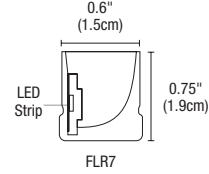

MT48 MicroTrack™ TRACK HEADS

48VDC WITH INTEGRATED LED, ETL LISTED

PROJECT
FIXTURE TYPE
DATE

REV 12.31.25

GROOVE FLEX LIGHT

320/490 LM/FT @ 3000K, 5 WATT, TITLE 24

System	Fixture	Wattage	Length	Color Temperature
MTG48 MicroTrack Groove 48VDC	FLR7 Flex Light Bends Left/Right, 320 Lm/ft @ 3000K Curved or Straight Runs	5W 5 Watts	20FT 1-20 Feet	30K 2700K Very Warm White 27D 2700K Dims to 2000K 30K 3000K Warm White 35K 3500K Neutral White
	FUD7 Flex Light Bends Up/Down, 490 Lm/ft @ 3000K Straight Runs Only			