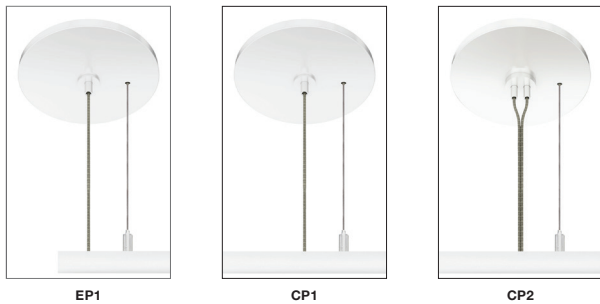

SUSPENSION POWER FEEDS

The End Power Feed uses 48VDC 96-watt from a Remote Power Supply. The Center Feed Powers the track using two 96-watt, 48VDC Remote Power Supplies. Power supplies must be connected to the same line voltage circuit (same phase). Includes a Joiner, Straight Connector, End Power, and a Slot Cover.

System	Circuit & Type	Canopy	Canopy & Track Finish
MTGS48	CP1	4RD	BK
MTGS48 MicroTrack Groove Suspension 48VDC	EP End Power Feed Single Circuit, 12" long track CP1 Center Power Feed Single Circuit, 12" long track CP2 Two Center Power Feeds both directions, 12" long track	4RD 4" Round Junction Box Cover with 12' Suspension Cable	BK Black MW Matte White RAL 9003