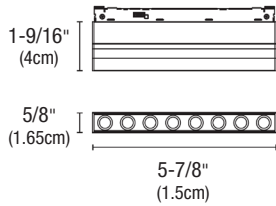

LIGHT BAR ACCENT TILT HEXCELL LOUVER
270 LM @ 3000K, 9 WATT, 16" LENGTH, TITLE 24

System	Fixture	Wattage	Beam Spread	Color Temperature	Finish
MT48	BATH	9W6	NF	30K	BB
MT48 MicroTrack 48VDC	BATH Bar Accent Tilt Hexcell Louver	9W6 9 Watts, 6" Length 16W12 16 Watts, 12" Length	NF Narrow Flood 30°	27K 2700K Very Warm White 30K 3000K Warm White 35K 3500K Neutral White 40K 4000K Cool White	BB Black Fixture Black Baffle BC Black Fixture Crystal Baffle BG Black Fixture Gold Baffle MB Matte White Fixture Black Baffle MC Matte White Fixture Crystal Baffle MG Matte White Fixture Gold Baffle

WATTAGE	LIGHT BAR ACCENT ROTATABLE WITH HEXCELL LOUVER & 30° LENS							
	9W				16W			
COLOR TEMPERATURE	27K	30K	35K	40K	27K	30K	35K	40K
TOTAL LUMENS	259	270	310	327	493	514	590	622
LUMENS PER WATT (lm/w)	43	45	52	54	82	86	98	104
CRI	90+	90+	90+	90+	90+	90+	90+	90+