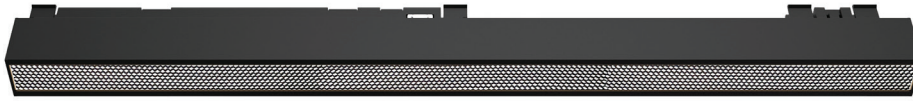

LIGHT BAR HEXCELL LOUVER

168 LM @ 3000K, 6 WATT, 12" LENGTH, TITLE 24

6W12: 11-11/16" (29.7cm)
11W24: 23-1/4" (59cm)
17W36: 34-13/16" (88.4cm)

System	Fixture	Wattage	Color Temperature	Finish
MT48	LBH	6W12	30K	BK
MT48 MicroTrack 48VDC	LBH Light Bar Hexcell Louver	6W12 6 Watts, 12" Length 11W24 11 Watts, 24" Length 17W36 17 Watts, 36" Length	27K 2700K Very Warm White 30K 3000K Warm White 35K 3500K Neutral White 40K 4000K Cool White	BK Black Powder Coat MW Matte White Powder Coat RAL 9003

WATTAGE	LIGHT BAR WITH HEXCELL LOUVER & 120° LENS											
	6W - 12" (11-11/16")				11W - 24" (23-1/4")				17W - 36" (34-13/16")			
COLOR TEMPERATURE	27K	30K	35K	40K	27K	30K	35K	40K	27K	30K	35K	40K
TOTAL LUMENS	161	168	193	203	323	336	385	407	484	504	578	610
LUMENS PER WATT (lm/w)	27	28	32	34	54	56	64	68	81	84	96	102
CRI	90+	90+	90+	90+	90+	90+	90+	90+	90+	90+	90+	90+