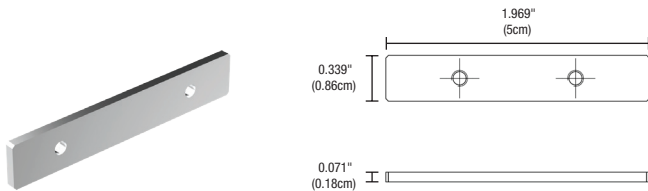

REINFORCEMENT JOINER (INCLUDED WITH EACH TRACK)

Reinforcement joiner used for cutting and mechanically joining two tracks together.

System	Type
MT48	J1
MT48 MicroTrack 48VDC	J1 Reinforcement Joiner