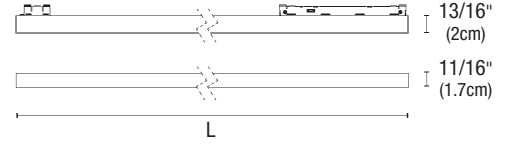

LIGHT BAR

400 LM @ 3000K, 6 WATT, 12" LENGTH, TITLE 24

6W12: 11-11/16" (29.7cm)
11W24: 23-1/4" (59cm)
17W36: 34-13/16" (88.4cm)

System	Fixture	Wattage	Color Temperature	Finish
MT48	LB	6W12	30K	BK
MT48 MicroTrack 48VDC	LB Light Bar	6W12 6 Watts, 12" Length 11W24 11 Watts, 24" Length 17W36 17 Watts, 36" Length	27K 2700K Very Warm White 30K 3000K Warm White 35K 3500K Neutral White 40K 4000K Cool White	BK Black Powder Coat MW Matte White Powder Coat RAL 9003

WATTAGE	LIGHT BAR WITH 140° LENS											
	6W - 12" (11-11/16")				11W - 24" (23-1/4")				17W - 36" (34-13/16")			
COLOR TEMPERATURE	27K	30K	35K	40K	27K	30K	35K	40K	27K	30K	35K	40K
TOTAL LUMENS	384	400	459	484	768	800	918	968	1152	1200	1377	1452
LUMENS PER WATT (lm/w)	64	67	76	81	128	133	153	161	192	200	229	242
CRI	90+	90+	90+	90+	90+	90+	90+	90+	90+	90+	90+	90+