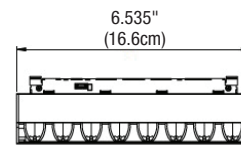

LIGHT BAR WALL WASH

548 LM @ 3000K, 9 WATT, 16" LENGTH, TITLE 24

System	Fixture	Wattage	Color Temperature	Finish
MT48	BWW	9W6	30K	BK
MT48 MicroTrack 48VDC	BWW Bar Wall Wash	9W6 9 Watts, 6" Length 16W12 16 Watts, 12" Length	27K 2700K Very Warm White 30K 3000K Warm White 35K 3500K Neutral White 40K 4000K Cool White	BK Black Powder Coat MW Matte White Powder Coat RAL 9003

WATTAGE	LIGHT BAR WALL WASH							
	9W				16W			
COLOR TEMPERATURE	27K	30K	35K	40K	27K	30K	35K	40K
TOTAL LUMENS	526	548	629	663	1005	1047	1201	1267
LUMENS PER WATT (lm/w)	88	91	105	111	168	175	200	211
CRI	90+	90+	90+	90+	90+	90+	90+	90+