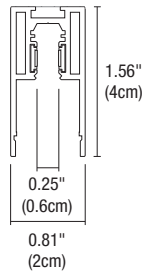

SLOT COVER PROVIDED

STRAIGHT 1 CIRCUIT GROOVE CHANNEL

Extruded Aluminum Channel with a 12 gauge bus bar to help eliminate voltage drop. For use with 48VDC Remote Power Supply, sold separately. Includes a Joiner Connector, an End Cap, a Straight Connector, Suspension Cables for every 3ft of track, and a paintable opaque Slot Covers to conceal the copper bus bars and mounting screws.

System	Circuit	Length in Feet	Finish
MTGS48	1C	8FT	BK
MTGS48 MicroTrack Groove Suspension 48VDC	1C Single Circuit	4FT 44" 8FT 92"	BK Black MW Matte White RAL 9003