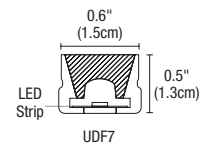

MT48 MicroTrack™ TRACK HEADS

48VDC WITH INTEGRATED LED, ETL LISTED

PROJECT
FIXTURE TYPE
DATE

REV 12.31.25

GROOVE FLEX LIGHT

320/490 LM/FT @ 3000K, 5 WATT, TITLE 24

System	Fixture	Wattage	Length	Color Temperature
MTG48 MicroTrack Groove 48VDC	FLR7 Flex Light Bends Left/Right, 320 Lm/ft @ 3000K Curved or Straight Runs	5W 5 Watts	20FT 1-20 Feet	30K 2700K Very Warm White 27D 2700K Dims to 2000K 30K 3000K Warm White 35K 3500K Neutral White
	FUD7 Flex Light Bends Up/Down, 490 Lm/ft @ 3000K Straight Runs Only			