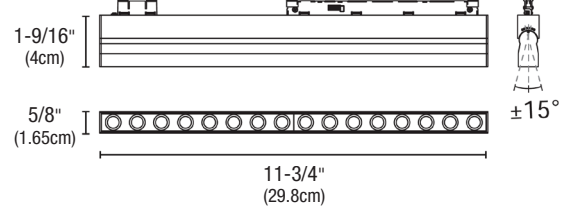

LIGHT BAR ACCENT TILT HEXCELL LOUVER
270 LM @ 3000K, 9 WATT, 16" LENGTH, TITLE 24

System	Fixture	Wattage	Beam Spread	Color Temperature	Finish
MT48	BATH	9W6	NF	30K	BB
MT48 MicroTrack 48VDC	BATH Bar Accent Tilt Hexcell Louver	9W6 9 Watts, 6" Length 16W12 16 Watts, 12" Length	NF Narrow Flood 30°	27K 2700K Very Warm White 30K 3000K Warm White 35K 3500K Neutral White 40K 4000K Cool White	BB Black Fixture Black Baffle BC Black Fixture Crystal Baffle BG Black Fixture Gold Baffle MB Matte White Fixture Black Baffle MC Matte White Fixture Crystal Baffle MG Matte White Fixture Gold Baffle

WATTAGE	LIGHT BAR ACCENT ROTATABLE WITH HEXCELL LOUVER & 30° LENS							
	9W				16W			
COLOR TEMPERATURE	27K	30K	35K	40K	27K	30K	35K	40K
TOTAL LUMENS	259	270	310	327	493	514	590	622
LUMENS PER WATT (lm/w)	43	45	52	54	82	86	98	104
CRI	90+	90+	90+	90+	90+	90+	90+	90+