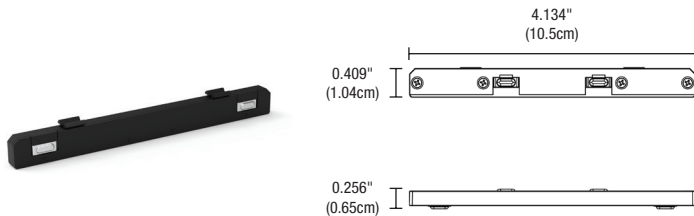

ADDITIONAL PARTS

STRAIGHT CONNECTOR (INCLUDED WITH EACH TRACK)

Straight 48VDC Connector joins two track sections end to end and is concealed by the slot covers.

System	Circuit	Type	Finish
MT48	1C	SC	BK
MT48 MicroTrack 48VDC	1C Single Circuit	SC Straight Connector Conductive SNC Straight Connector Non-Conductive	BK Black MW Matte White RAL 9003

SUSPENSION POWER FEED CONNECTOR (INCLUDED IN POWER CANOPY)

Includes 12ft power cable.

System	Circuit	Type	Finish
MTS48	1C	EP	BK
MTS48 MicroTrack Suspension 48VDC	1C Single Circuit	EP End Power Feed	BK Black MW Matte White RAL 9003