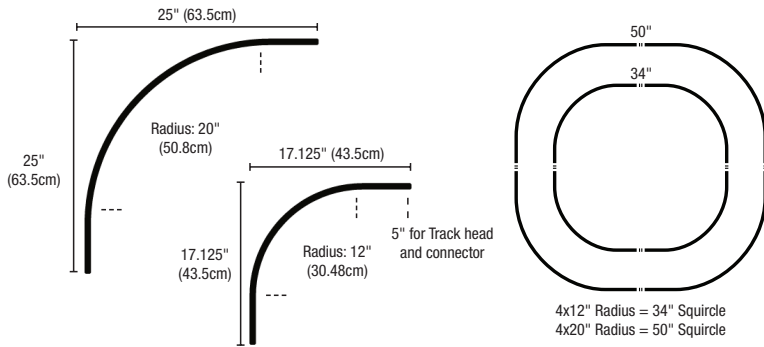

System	Circuit	Length in Feet	Finish
MTGS48	1C	8FT	BK
MTGS48 MicroTrack Groove Suspension 48VDC	1C Single Circuit	4FT 44" 8FT 92"	BK Black MW Matte White RAL 9003

CURVE 1 CIRCUIT CHANNEL

May be used with Groove Flex Light. Comes with one Joiner, 12ft Suspension Cable, and a Straight Connector.