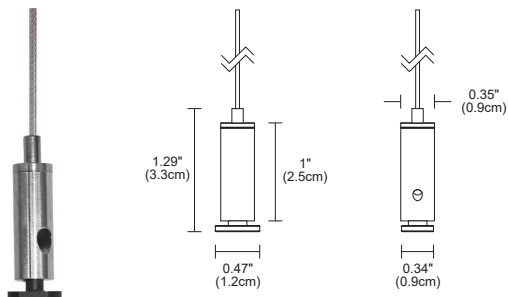

SUSPENSION CABLES & MOUNTING CLIP

Suspension Mounting Clip suspends the track up to 12ft from the ceiling. One included for every 3ft of track.

System	Type	Finish
MTS48	MCL	CH
MTS48 MicroTrack Suspension 48VDC	MCL Mounting Clip with 12' Suspension Cable	CH Chrome