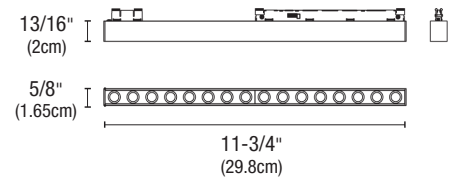

LIGHT BAR ACCENT

548 LM @ 3000K, 9 WATT, 6" LENGTH, TITLE 24

System	Fixture	Wattage	Beam Spread	Color Temperature	Finish
MT48	BA	9W6	NF	30K	BB
MT48 MicroTrack 48VDC	BA Bar Accent	9W6 9 Watts, 6" Length 16W12 16 Watts, 12" Length	NF Narrow Flood 30°	27K 2700K Very Warm White 30K 3000K Warm White 35K 3500K Neutral White 40K 4000K Cool White	BB Black Fixture Black Baffle BC Black Fixture Crystal Baffle BG Black Fixture Gold Baffle MB Matte White Fixture Black Baffle MC Matte White Fixture Crystal Baffle MG Matte White Fixture Gold Baffle

WATTAGE	LIGHT BAR ACCENT WITH 30° LENS							
	9W				16W			
COLOR TEMPERATURE	27K	30K	35K	40K	27K	30K	35K	40K
TOTAL LUMENS	526	548	629	663	1005	1047	1201	1267
LUMENS PER WATT (lm/w)	88	91	105	111	168	175	200	211
CRI	90+	90+	90+	90+	90+	90+	90+	90+