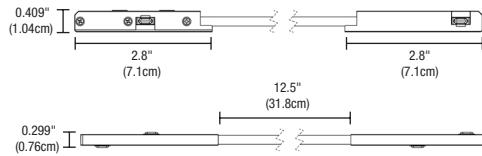

System	Circuit	Type	Finish
MT48	1C	FXCL	BK
MT48 MicroTrack 48VDC	1C Single Circuit	FXCL Flex Connector Long, 12" length	BK Black MW Matte White RAL 9003