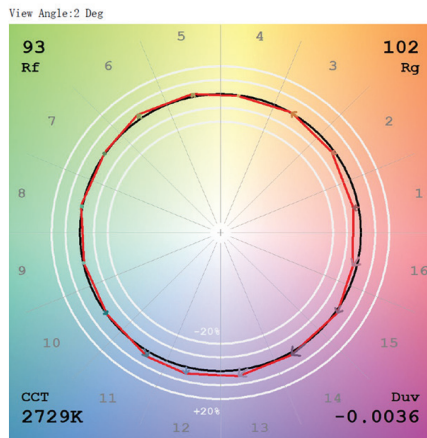

DESCRIPTION	5W5 5W RGB & 5W TUNABLE WHITE									
	5W Maximum									
WATTS PER FOOT	20K	22K	24K	27K	30K	35K	40K	57K	65K	
COLOR TEMPERATURE	20K	22K	24K	27K	30K	35K	40K	57K	65K	
LUMENS PER FOOT (lm/ft)	112	126	131	139	145	155	158	127	119	
LUMENS PER WATT (lm/w)	21	25	27	32	34	34	33	32	40	
CRI	92	94	95	95	96	97	97	92	90	
Duv	-0.004	-0.0012	-0.0034	-0.0058	-0.0055	-0.0033	-0.0014	-0.0049	-0.0063	
Rf	91	93	94	94	95	94	94	92	90	
Rg	105	101	103	105	104	102	100	102	103	
R9	90	90	90	94	97	97	91	81	70	
R13	92	94	95	95	94	96	99	90	87	
R15	99	99	99	98	97	97	97	89	85	
WATTS/FOOT	5.3	5	4.8	4.4	4.3	4.5	4.8	4	3	

Wiring Diagram

SUSPENSION TM30 DATA

24VDC, CENTER FEED WITH POWER

TM-30-15 DATA: The data below is for TruColor™ RGBTW (S5W7) bare LED Strips. Consistent color temperatures throughout a single strip and among multiple strips is possible through a 3 phase binning process in which each order is inspected with a color meter to ensure uniformity.

2000K (TruColor™ RGBTW)

2200K (TruColor™ RGBTW)

2400K (TruColor™ RGBTW)

2700K (TruColor™ RGBTW)

3000K (TruColor™ RGBTW)

3500K (TruColor™ RGBTW)

4000K (TruColor™ RGBTW)

5700K (TruColor™ RGBTW)