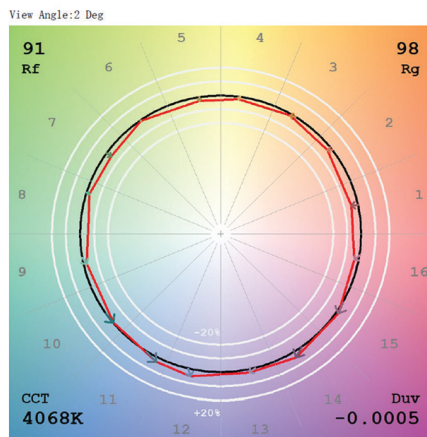

DESCRIPTION	5W5 5W RGB & 5W TUNABLE WHITE									
	5W Maximum									
WATTS PER FOOT	20K	22K	24K	27K	30K	35K	40K	57K	65K	
COLOR TEMPERATURE	20K	22K	24K	27K	30K	35K	40K	57K	65K	
LUMENS PER FOOT (lm/ft)	112	126	131	139	145	155	158	127	119	
LUMENS PER WATT (lm/w)	21	25	27	32	34	34	33	32	40	
CRI	92	94	95	95	96	97	97	92	90	
Duv	-0.004	-0.0012	-0.0034	-0.0058	-0.0055	-0.0033	-0.0014	-0.0049	-0.0063	
Rf	91	93	94	94	95	94	94	92	90	
Rg	105	101	103	105	104	102	100	102	103	
R9	90	90	90	94	97	97	91	81	70	
R13	92	94	95	95	94	96	99	90	87	
R15	99	99	99	98	97	97	97	89	85	
WATTS/FOOT	5.3	5	4.8	4.4	4.3	4.5	4.8	4	3	

Wiring Diagram

SUSPENSION TM30 DATA

24VDC, CENTER FEED WITH POWER

TM-30-15 DATA: The data below is for TruColor™ RGBTW (S5W7) bare LED Strips. Consistent color temperatures throughout a single strip and among multiple strips is possible through a 3 phase binning process in which each order is inspected with a color meter to ensure uniformity.

2000K (TruColor™ RGBTW)

2200K (TruColor™ RGBTW)

2400K (TruColor™ RGBTW)

2700K (TruColor™ RGBTW)

3000K (TruColor™ RGBTW)

3500K (TruColor™ RGBTW)

4000K (TruColor™ RGBTW)

5700K (TruColor™ RGBTW)