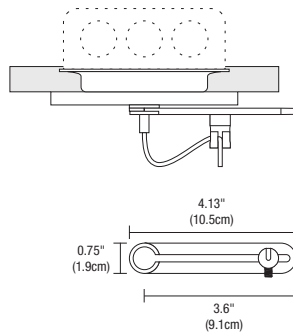

ACCESSORIES

CHANNEL SUSPENSION ADJUSTABLE SWAG BAR AND HOOK

Channel Suspension Adjustable Swag Bar and Hook allows a cable to form a straight connection to the channel suspension when the Power Canopy is not located directly above the fixture. Use when you have two or more canopies (power supplies) on the same fixture run. The Adjustable Swag Hook is compatible with Power Canopies (Canopy not included).

Product	Type	Finish
CS	ADJ-DP-SWAG	SN
CS Channel Suspension	ADJ-SWAG Adjustable Swag Hook for Static White ADJ-DP-SWAG Dual Post Adjustable Swag Hook for 2K4K & RGB	SN Satin Nickel

CHANNEL SUSPENSION SWAG HOOK

The clear plastic Swag Hook extends a cable from an electrical box that is not located directly above desired fixture location.