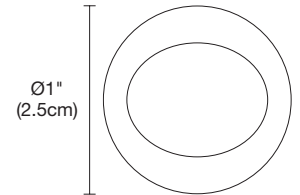

LENS OPTIONS

1C Cora Weave

360° LENS
(Flexible, Illuminated)

DRAWINGS

7' Fixture Length Diagrams Shown Below

STRAIGHT PIPE
(Rigid, Not Illuminated)

FIXTURE LENGTH (IN FT)	FIXTURE WEIGHT (IN LBS)
5	6
6	7
7	7