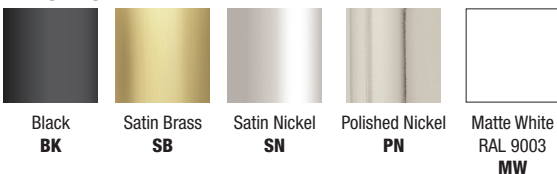

FLOW PIPE SUSPENSION RGBTW

24VDC, CENTER FEED WITH POWER

ASSEMBLED IN AMERICA

REV 04.06.26

DESCRIPTION

The Flow Pipe TruColor™ Suspension features a 360 Flex LED seamlessly wrapped around a decorative pipe, allowing you to experiment with various configurations for a range of unique and dynamic designs. Designed for flexibility across minimal, transitional, and contemporary environments, it offers a broad range of finish and mounting options to complement any aesthetic. Cora Weave introduces a tactile dimension, showcasing a woven textile sleeve within a transparent housing and delivering seamless, omnidirectional illumination. Make the design your own, by pushing the extra flex into the ends of the pipe up to 12" on each end. Available in **TruColor™ RGBTW** Dynamic RGB with Tunable White 1500K-6500K. Fixture includes a 5-year pro-rated warranty. For custom lengths, finishes, designs, and quotes send drawings to design@PureEdgeLighting.com.

INSTALLATION

- Pre-wired for a 120V power supply in canopy feeding 24VDC
- Includes adjustable 12' 24V coaxial cable and two aircraft cables up to 12' long, custom stem ceiling connections available upon request

FINISHES

LENS

- Cora Weave - 360°, 1" diameter lens with a woven texture

LAMPING

- TruColor™ RGBTW Red, Green, and Blue with Tunable White (1500K-6500K)
- 5W 147lm/ft 5W5 @3000K
- Designer-grade Color Rendering 94+ CRI
- 50,000 Hour Lamp Life

POWER SUPPLY IN CANOPY

- Electronic Power Supply in Canopy
- Electronic Dimming (ELV), 120V 5.125" x 1.375" surface mount, Matte White RAL 9003 round canopy
- [2-in-1 Power Driver and Dimmer](#)

MAKE IT SMART

- [Pure Smart™ Wiz Pro Controls](#)

APPLICATIONS