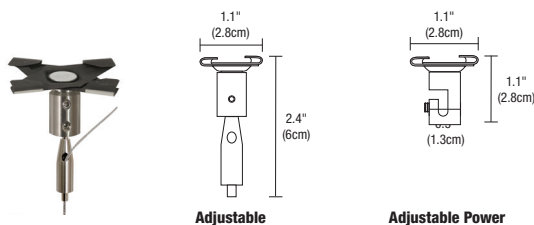

CHANNEL SUSPENSION ADJUSTABLE T-BAR CLIP

Channel Suspension Adjustable T-Bar Clip mounts to T-Bar grid ceilings. Adjustable is offered in Satin Nickel and Adjustable Power is offered in Clear plastic.

Product	Type	Options
CS	TBAR	A
CS Channel Suspension	TBAR 9/16" and 15/16"	A Adjustable AP Adjustable Power