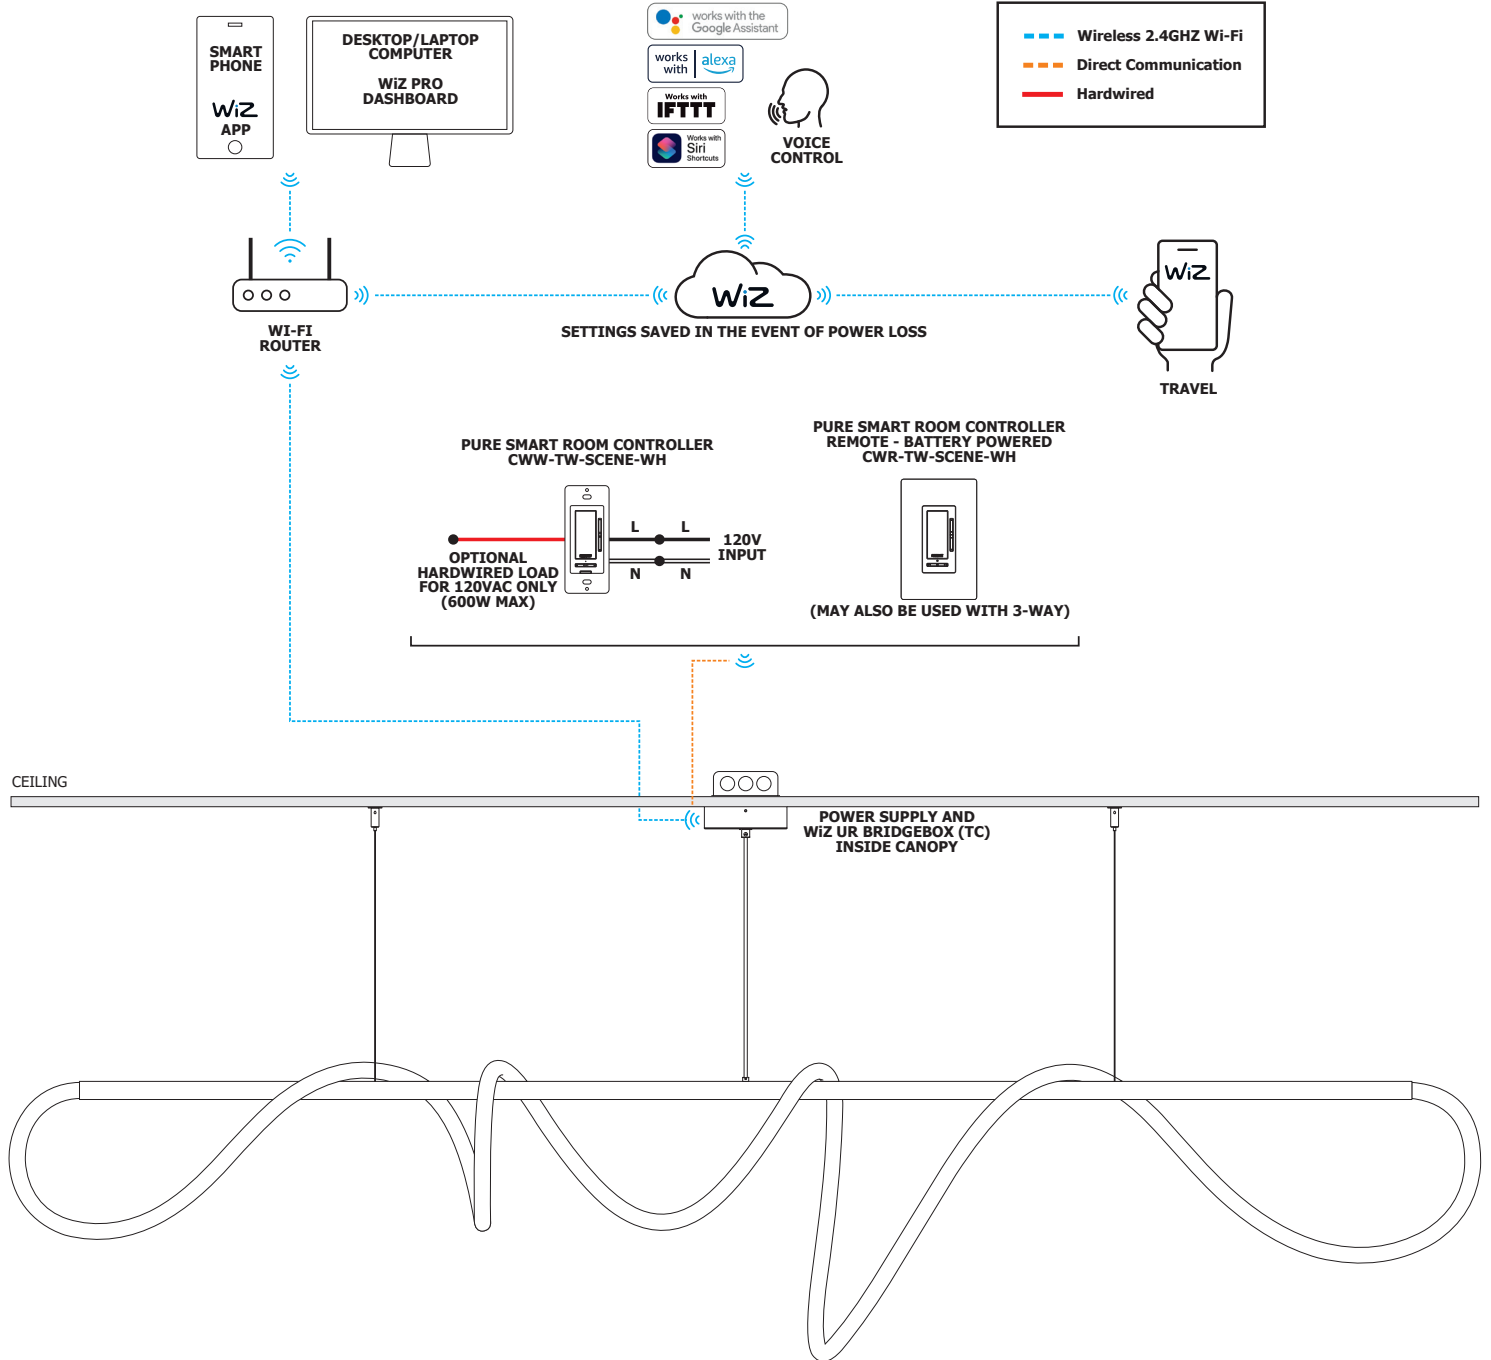

Finishes:

ACCESSORIES

CHANNEL SUSPENSION ADJUSTABLE SWAG BAR AND HOOK

Channel Suspension Adjustable Swag Bar and Hook allows a cable to form a straight connection to the channel suspension when the Power Canopy is not located directly above the fixture. Use when you have two or more canopies (power supplies) on the same fixture run. The Adjustable Swag Hook is compatible with Power Canopies (Canopy not included).

The clear plastic Swag Hook extends a cable from an electrical box that is not located directly above desired fixture location.

System	Type
CS	SWAG
CS Channel Suspension	SWAG Swag Hook

CHANNEL SUSPENSION ADJUSTABLE T-BAR CLIP

Channel Suspension Adjustable T-Bar Clip mounts to T-Bar grid ceilings. Adjustable is offered in Satin Nickel and Adjustable Power is offered in Clear plastic.

Product	Type	Options
CS	TBAR	A
CS Channel Suspension	TBAR 9/16" and 15/16"	A Adjustable AP Adjustable Power

Wiring Diagram

SUSPENSION TM30 DATA

24VDC, CENTER FEED WITH POWER

TM-30-15 DATA: The data below is for TruColor™ RGBTW (S5W7) bare LED Strips. Consistent color temperatures throughout a single strip and among multiple strips is possible through a 3 phase binning process in which each order is inspected with a color meter to ensure uniformity.