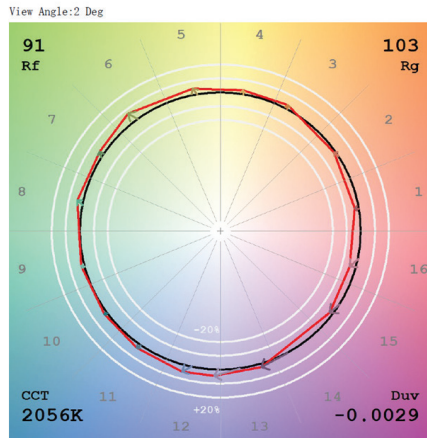

DESCRIPTION	5W5 5W RGB & 5W TUNABLE WHITE									
	5W Maximum									
WATTS PER FOOT	20K	22K	24K	27K	30K	35K	40K	57K	65K	
COLOR TEMPERATURE	20K	22K	24K	27K	30K	35K	40K	57K	65K	
LUMENS PER FOOT (lm/ft)	112	126	131	139	145	155	158	127	119	
LUMENS PER WATT (lm/w)	21	25	27	32	34	34	33	32	40	
CRI	92	94	95	95	96	97	97	92	90	
Duv	-0.004	-0.0012	-0.0034	-0.0058	-0.0055	-0.0033	-0.0014	-0.0049	-0.0063	
Rf	91	93	94	94	95	94	94	92	90	
Rg	105	101	103	105	104	102	100	102	103	
R9	90	90	90	94	97	97	91	81	70	
R13	92	94	95	95	94	96	99	90	87	
R15	99	99	99	98	97	97	97	89	85	
WATTS/FOOT	5.3	5	4.8	4.4	4.3	4.5	4.8	4	3	

Wiring Diagram

SUSPENSION TM30 DATA

24VDC, CENTER FEED WITH POWER

TM-30-15 DATA: The data below is for TruColor™ RGBTW (S5W7) bare LED Strips. Consistent color temperatures throughout a single strip and among multiple strips is possible through a 3 phase binning process in which each order is inspected with a color meter to ensure uniformity.

2000K (TruColor™ RGBTW)

2200K (TruColor™ RGBTW)

2400K (TruColor™ RGBTW)

2700K (TruColor™ RGBTW)

3000K (TruColor™ RGBTW)

3500K (TruColor™ RGBTW)

4000K (TruColor™ RGBTW)

5700K (TruColor™ RGBTW)