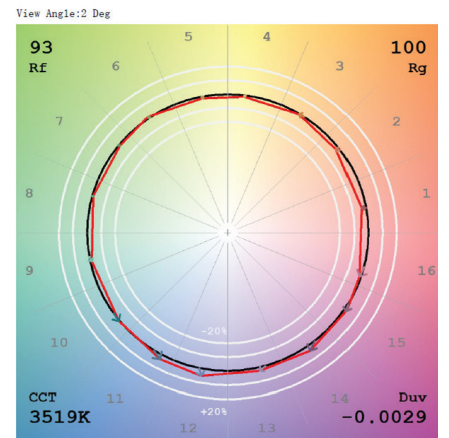

DESCRIPTION	5W5 5W RGB & 5W TUNABLE WHITE									
	5W Maximum									
WATTS PER FOOT	20K	22K	24K	27K	30K	35K	40K	57K	65K	
COLOR TEMPERATURE	20K	22K	24K	27K	30K	35K	40K	57K	65K	
LUMENS PER FOOT (lm/ft)	112	126	131	139	145	155	158	127	119	
LUMENS PER WATT (lm/w)	21	25	27	32	34	34	33	32	40	
CRI	92	94	95	95	96	97	97	92	90	
Duv	-0.004	-0.0012	-0.0034	-0.0058	-0.0055	-0.0033	-0.0014	-0.0049	-0.0063	
Rf	91	93	94	94	95	94	94	92	90	
Rg	105	101	103	105	104	102	100	102	103	
R9	90	90	90	94	97	97	91	81	70	
R13	92	94	95	95	94	96	99	90	87	
R15	99	99	99	98	97	97	97	89	85	
WATTS/FOOT	5.3	5	4.8	4.4	4.3	4.5	4.8	4	3	

Wiring Diagram

SUSPENSION TM30 DATA

24VDC, CENTER FEED WITH POWER

TM-30-15 DATA: The data below is for TruColor™ RGBTW (S5W7) bare LED Strips. Consistent color temperatures throughout a single strip and among multiple strips is possible through a 3 phase binning process in which each order is inspected with a color meter to ensure uniformity.

2000K (TruColor™ RGBTW)

2200K (TruColor™ RGBTW)

2400K (TruColor™ RGBTW)

2700K (TruColor™ RGBTW)

3000K (TruColor™ RGBTW)

3500K (TruColor™ RGBTW)

4000K (TruColor™ RGBTW)

5700K (TruColor™ RGBTW)