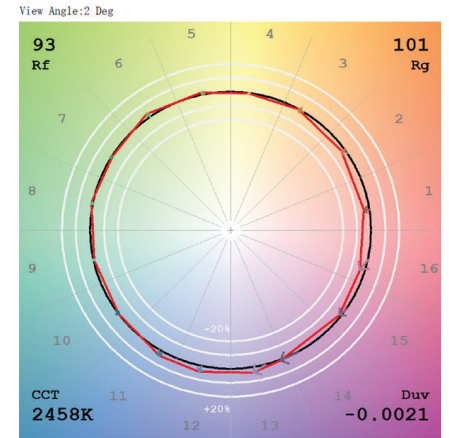

2400K (TruColor™ RGBTW)