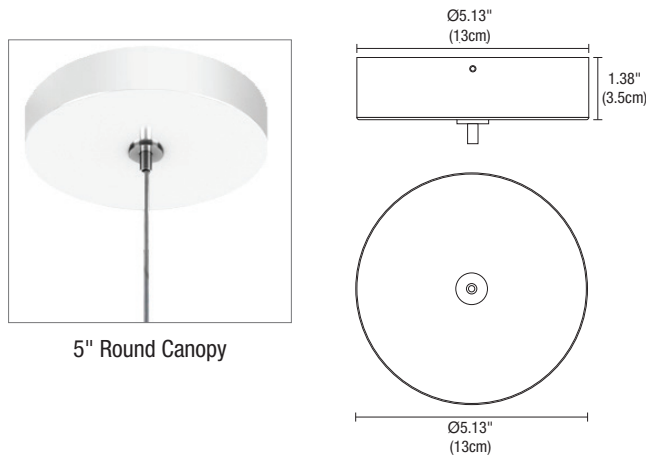

PIPELINE® TRACK SUSPENSION WITH UPLIGHT

24VDC, TWO CIRCUIT, REMOTE POWER, END FEED

REV 04.06.26

INCLUDED COMPONENTS (Finish based on ordering code selection)