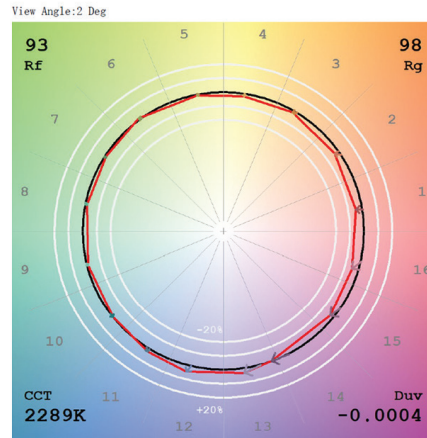

DESCRIPTION	5W5 5W RGB & 5W TUNABLE WHITE									
	5W Maximum									
WATTS PER FOOT	20K	22K	24K	27K	30K	35K	40K	57K	65K	
COLOR TEMPERATURE	20K	22K	24K	27K	30K	35K	40K	57K	65K	
LUMENS PER FOOT (lm/ft)	112	126	131	139	145	155	158	127	119	
LUMENS PER WATT (lm/w)	21	25	27	32	34	34	33	32	40	
CRI	92	94	95	95	96	97	97	92	90	
Duv	-0.004	-0.0012	-0.0034	-0.0058	-0.0055	-0.0033	-0.0014	-0.0049	-0.0063	
Rf	91	93	94	94	95	94	94	92	90	
Rg	105	101	103	105	104	102	100	102	103	
R9	90	90	90	94	97	97	91	81	70	
R13	92	94	95	95	94	96	99	90	87	
R15	99	99	99	98	97	97	97	89	85	
WATTS/FOOT	5.3	5	4.8	4.4	4.3	4.5	4.8	4	3	

Wiring Diagram

SUSPENSION TM30 DATA

24VDC, CENTER FEED WITH POWER

TM-30-15 DATA: The data below is for TruColor™ RGBTW (S5W7) bare LED Strips. Consistent color temperatures throughout a single strip and among multiple strips is possible through a 3 phase binning process in which each order is inspected with a color meter to ensure uniformity.

2000K (TruColor™ RGBTW)

2200K (TruColor™ RGBTW)

2400K (TruColor™ RGBTW)

2700K (TruColor™ RGBTW)

3000K (TruColor™ RGBTW)

3500K (TruColor™ RGBTW)

4000K (TruColor™ RGBTW)

5700K (TruColor™ RGBTW)