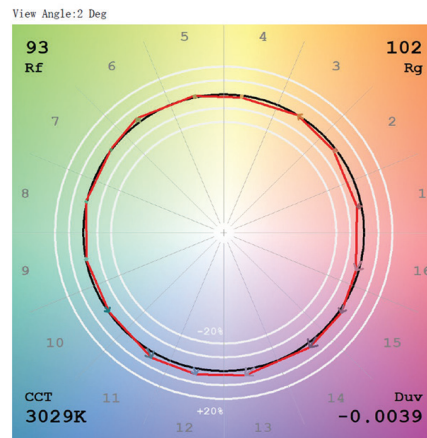

DESCRIPTION	5W5 5W RGB & 5W TUNABLE WHITE									
	5W Maximum									
WATTS PER FOOT	20K	22K	24K	27K	30K	35K	40K	57K	65K	
COLOR TEMPERATURE	20K	22K	24K	27K	30K	35K	40K	57K	65K	
LUMENS PER FOOT (lm/ft)	112	126	131	139	145	155	158	127	119	
LUMENS PER WATT (lm/w)	21	25	27	32	34	34	33	32	40	
CRI	92	94	95	95	96	97	97	92	90	
Duv	-0.004	-0.0012	-0.0034	-0.0058	-0.0055	-0.0033	-0.0014	-0.0049	-0.0063	
Rf	91	93	94	94	95	94	94	92	90	
Rg	105	101	103	105	104	102	100	102	103	
R9	90	90	90	94	97	97	91	81	70	
R13	92	94	95	95	94	96	99	90	87	
R15	99	99	99	98	97	97	97	89	85	
WATTS/FOOT	5.3	5	4.8	4.4	4.3	4.5	4.8	4	3	

Wiring Diagram

SUSPENSION TM30 DATA

24VDC, CENTER FEED WITH POWER

TM-30-15 DATA: The data below is for TruColor™ RGBTW (S5W7) bare LED Strips. Consistent color temperatures throughout a single strip and among multiple strips is possible through a 3 phase binning process in which each order is inspected with a color meter to ensure uniformity.

2000K (TruColor™ RGBTW)

2200K (TruColor™ RGBTW)

2400K (TruColor™ RGBTW)

2700K (TruColor™ RGBTW)

3000K (TruColor™ RGBTW)

3500K (TruColor™ RGBTW)

4000K (TruColor™ RGBTW)

5700K (TruColor™ RGBTW)