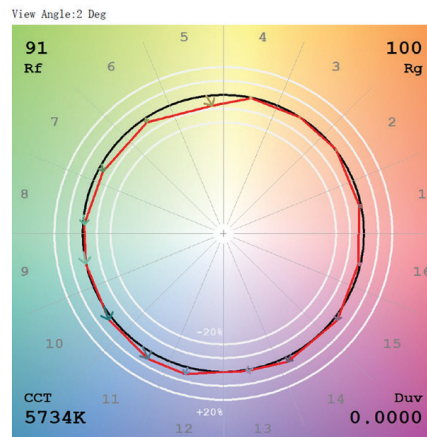

DESCRIPTION	5W5 5W RGB & 5W TUNABLE WHITE									
	5W Maximum									
WATTS PER FOOT	20K	22K	24K	27K	30K	35K	40K	57K	65K	
COLOR TEMPERATURE	20K	22K	24K	27K	30K	35K	40K	57K	65K	
LUMENS PER FOOT (lm/ft)	112	126	131	139	145	155	158	127	119	
LUMENS PER WATT (lm/w)	21	25	27	32	34	34	33	32	40	
CRI	92	94	95	95	96	97	97	92	90	
Duv	-0.004	-0.0012	-0.0034	-0.0058	-0.0055	-0.0033	-0.0014	-0.0049	-0.0063	
Rf	91	93	94	94	95	94	94	92	90	
Rg	105	101	103	105	104	102	100	102	103	
R9	90	90	90	94	97	97	91	81	70	
R13	92	94	95	95	94	96	99	90	87	
R15	99	99	99	98	97	97	97	89	85	
WATTS/FOOT	5.3	5	4.8	4.4	4.3	4.5	4.8	4	3	

Wiring Diagram

SUSPENSION TM30 DATA

24VDC, CENTER FEED WITH POWER

TM-30-15 DATA: The data below is for TruColor™ RGBTW (S5W7) bare LED Strips. Consistent color temperatures throughout a single strip and among multiple strips is possible through a 3 phase binning process in which each order is inspected with a color meter to ensure uniformity.

2000K (TruColor™ RGBTW)

2200K (TruColor™ RGBTW)

2400K (TruColor™ RGBTW)

2700K (TruColor™ RGBTW)

3000K (TruColor™ RGBTW)

3500K (TruColor™ RGBTW)

4000K (TruColor™ RGBTW)

5700K (TruColor™ RGBTW)