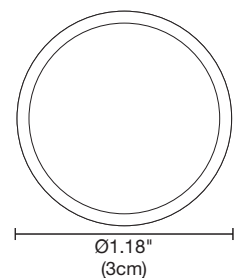

LENS OPTIONS

1C Cora Weave

360° LENS
(Flexible, Illuminated)

DRAWINGS

7' Fixture Length Diagrams Shown Below

STRAIGHT PIPE
(Rigid, Not Illuminated)

FIXTURE LENGTH (IN FT)	FIXTURE WEIGHT (IN LBS)
5	6
6	7
7	7