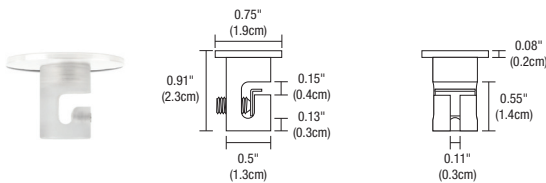

System	Type
CS	SWAG
CS Channel Suspension	SWAG Swag Hook