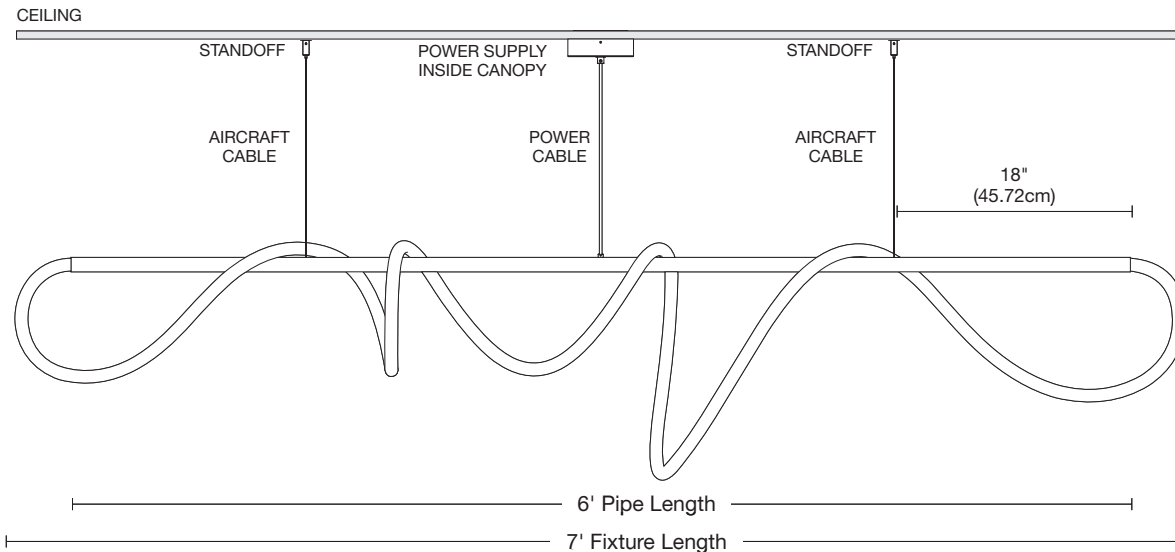

LENS OPTIONS

1C Cora Weave

360° LENS
(Flexible, Illuminated)

DRAWINGS

7' Fixture Length Diagrams Shown Below

STRAIGHT PIPE
(Rigid, Not Illuminated)

FIXTURE LENGTH (IN FT)	FIXTURE WEIGHT (IN LBS)
5	6
6	7
7	7