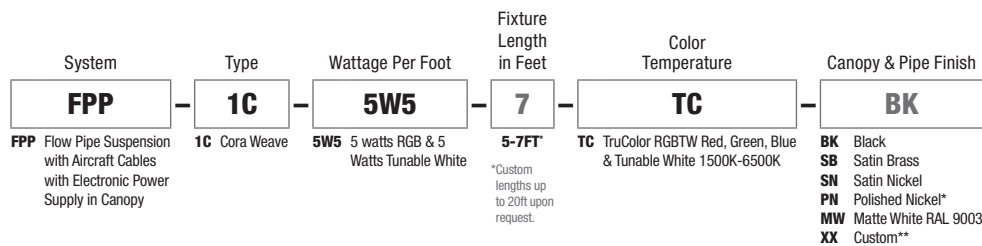

APPROVALS

Class 2 Wiring up to 100 watts, Damp Location Suitable, ETL listed. Assembled in America.