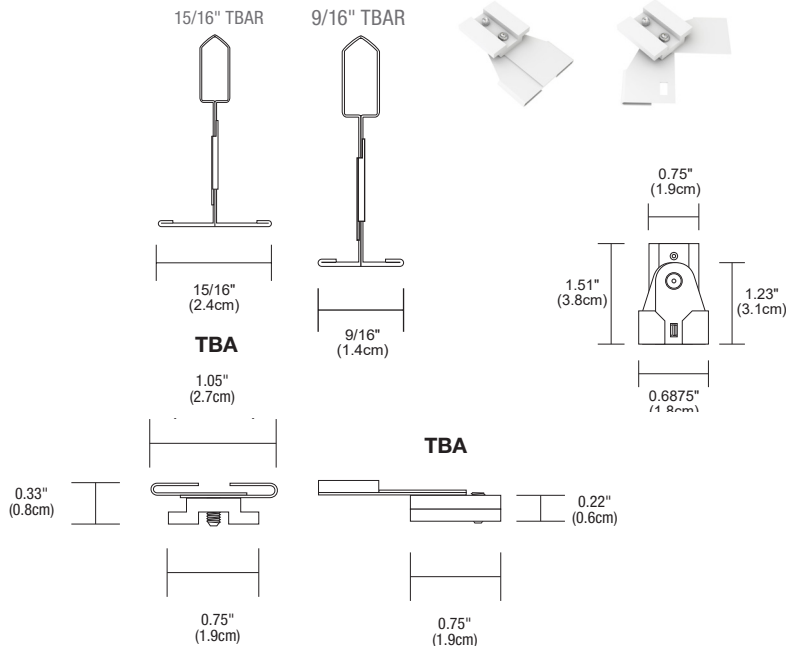

CEILING MOUNTING T-BAR CLIPS FOR 15/16" (ORDER SEPARATELY)

Mounts flush anywhere along the 15/16" or 9/16" T-Bar grid. Use one every two feet.