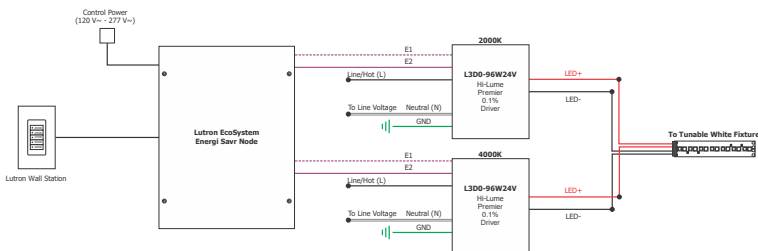

### WIRING DIAGRAM: DMX Control with Lutron Grafik Eye Control Unit

### WIRING DIAGRAM: Line Voltage Dimming with Lutron Grafik Eye Control Unit

### WIRING DIAGRAM: 2-Wire EcoSystem Panel