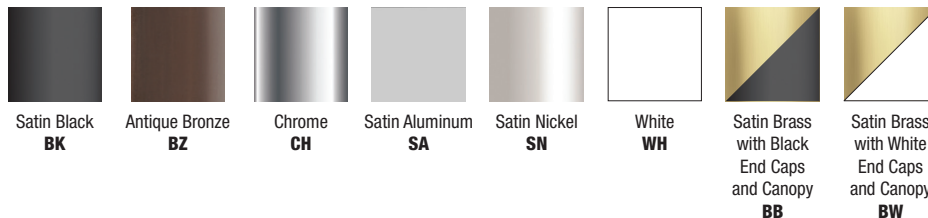

FINISHES

LENSES

Diffused White 100° Lens or Clear Frosted 60° Lens, both offered with Black or White Louvers

APPLICATIONS

Designed for indoor use only. Ideal applications in Commercial, Retail, Residential, Hospitality, Education, and Healthcare Institutions.

LAMPING

- Tunable White: Allows you to choose any color temperature between 2000K-4000K (**2K4K**) or 2700K-6500K (**27K6**) and Dim to any level of Brightness independently
- 60,000 Hour Lamp Life

REMOTE POWER SUPPLIES*, DIMMERS & CONTROLS (SOLD SEPARATELY)

- UNI Driver: Universal Dimming (**TRIAC, ELV, 0-10V**) with corresponding dimmer
- 0-10V dimming with 0-10V remote power supplies
- Lutron Hi-Lume®
- Electronic Low Voltage Dimming (**ELV**)†
- Dynamic Color Changing (**DMX**)

*In-Wall Mounting Kits available for select power supplies

**Dynamic/Tunable White - Requires two dimmers (one for 2000K and one for 4000K) or use our proprietary Tunable White Controller CDMX-1 (page 6).

†With N-Lite Dimming Do Not use ELV power supplies, use only 0-10 volt or Uni drivers power supplies.

APPROVALS

Damp Location, ETL Listed, Class 2 wiring, Title 24 with Universal Power Supply, 0-10V or Lutron power supplies, Made in America

System	Wattage Per Foot	Canopy	Nominal Size	Color Temperature	Finish
CCDS	5W	1R	240	2K4K	SN
CCDS Cirrus Ceiling 100° Diffused lens, Standard Efficiency CCDH Cirrus Ceiling 100° Diffused lens, High Efficiency CCCS Cirrus Ceiling 60° Clear Frosted lens, Standard Efficiency, visible LED CCCH Cirrus Ceiling 60° Clear Frosted lens, High Efficiency, visible LED CCDW Cirrus Ceiling 100° Diffused lens with White Louver CCDB Cirrus Ceiling 100° Diffused lens with Black Louver CCCW Cirrus Ceiling 60° Clear Frosted lens with White Louver CCCB Cirrus Ceiling 60° Clear Frosted lens with Black Louver	5W 4.4 Watts (240" max, 20') 10W 9.6 Watts (120" max, 10')	1R 1" Rectangle Canopy 4S 4.6" Square Split Canopy TBA Clips with 2ft plenum power feed, use for 15/16" or 9/16" Wide T-Bar Flush mounted ceiling panels, pg 7 TBB Clips with 2ft plenum power feed, use for 15/16" or 9/16" wide T-Bar with ceiling panel 3/8" below grid, pg 7 TBE Clips with 2ft plenum power feed, use for 9/16" wide Slotted T-Bar, pg 8	12-240 Order in various increments from 12"- 240" *Maximum shipping length for Chrome is 84". **See length chart for exact dimensions	2K4K Tunable White 2000K-4000K 27K6 Tunable White 2700K-6500K	BK Satin Black BZ Antique Bronze CH Chrome SA Satin Aluminum SN Satin Nickel WH White BB Satin Brass with Black End Caps and Canopy BW Satin Brass with White End Caps and Canopy **Black Canopy for BB and White Canopy for BW

PROJECT		FIXTURE TYPE		DATE