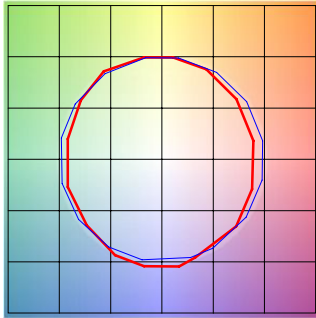

CEILING TM30 DATA

DOWNLIGHT WITH REMOTE POWER DYNAMIC TUNABLE WHITE

TM-30-15 DATA: The data below is for SS2C, SS5C, SS7C, and SS10C bare LED Soft Strips. Consistent color temperatures throughout a single strip and among multiple strips is possible through a 3 phase binning process in which each order is inspected with a color meter to ensure uniformity.

2000K ONLY (2K4K) | Rf: 84.3 | Rg: 96.9

Color Vector Graphic

■ Test ■ Reference

HUE BIN	Rf	GRAPHIC SHIFTS %	
		CHROMA	HUE
1	80.3	-8.9%	1.7%
2	79.7	-7.0%	7.8%
3	78.9	-2.9%	10.0%
4	89.5	-0.5%	5.1%
5	94.4	0.7%	1.7%
6	92.1	2.4%	-0.3%
7	89.4	-2.4%	-5.9%
8	89.7	-6.4%	-0.2%
9	86.0	-4.9%	4.6%
10	81.8	-3.4%	9.3%
11	83.1	3.3%	9.7%
12	85.8	5.6%	3.3%
13	85.6	6.2%	-12.8%
14	61.7	-1.9%	-19.0%
15	79.7	-3.3%	-12.9%
16	78.1	-7.9%	-10.6%

3000K (2K4K) | Rf: 90.2 | Rg: 101.4

Color Vector Graphic