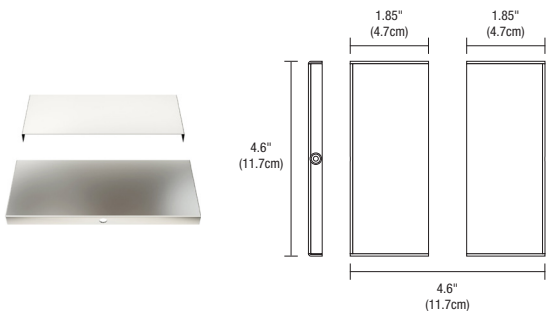

COMPONENTS J-box, Split Canopies, & Mounting Clips are included and sold separately for replacement

1" RECTANGLE CANOPY & J-BOX

(INCLUDED WITH 1R SELECTED IN FIXTURE ORDERING CODE)

The Slim-Profile Junction Box with Hanger Bars mounts to studs spaced between 14.5" and 25" apart behind drywall. Allows low voltage DC wires from Remote Power Supply to connect to channel wires.

The Junction Box opening is covered by the fixture for a clean, safe connection. Includes a Goof Plate, for poor plastering around J-box.

System	Canopy	Product
C	1RE	JBOX
C Channel	1RE 1" Rectangle	JBOX Junction Box

4" SQUARE SPLIT CANOPY

(INCLUDED WITH 4S SELECTED IN FIXTURE ORDERING CODE)

The 4" Square Canopy fits on a standard 4" electrical box with round plaster ring. It fits flush along channel while covering Junction Box.

The Canopy fits flush, may float anywhere along the channel and comes in six finishes.

System	Canopy	Finish
CC	4SQ	SN
CC Cirrus Ceiling	4SQ 4.6" Split Square	BK Satin Black BZ Antique Bronze CH Chrome SB Satin Brass SN Satin Nickel WH White

CEILING MOUNTING LOCKING CLIP

(INCLUDED WITH ORDERING CODE CANOPY 1R OR 4S)

Ceiling Mounting spring clips are provided with every 2ft of Cirrus Ceiling Channel. The Clip snaps into the channel, staying securely fastened to the ceiling or wall.

System	Canopy
CC	MCL
CC Cirrus Ceiling	MCL Mounting Clip

PROJECT	FIXTURE TYPE	DATE