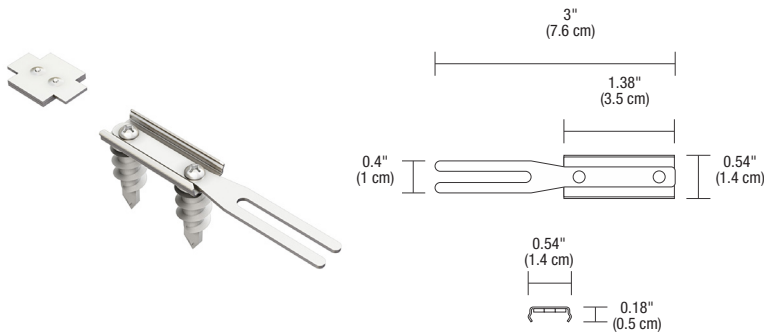

FORK LOCKING CLIP (ORDER SEPARATELY)
Fork locking clip for ceiling or wall Mounting. One locking Spring clip is provided with every Cirrus Channel. The channel slides into the Fork locking Clip keeping the fixture secure.

System	Canopy	Type
CC	MCL	FL
CC Cirrus Ceiling	MCL Mounting Clip	FL Fork Locking