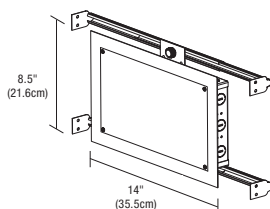

IN WALL MOUNTING OPTIONS

8.5 x 14 inch In-Wall Mounting Kit: Includes power supply, box cover and stud hangers for installing Junction Box in wall. Select "IW" in the options section of compatible power supply ordering codes if an In-Wall Mounting Kit is needed.

Ordering Codes: PSB-100W-24VDC-2XK-IW

PROJECT		FIXTURE TYPE		DATE