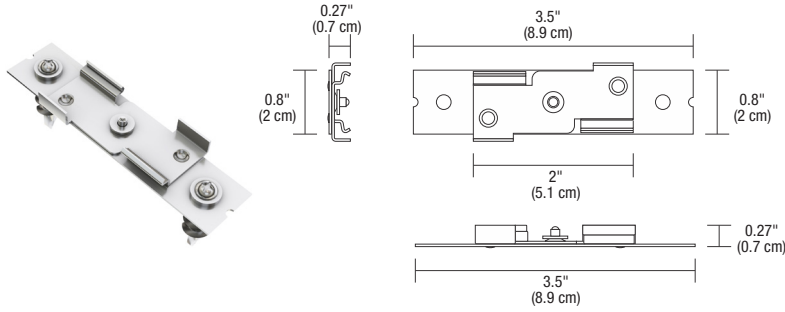

COMPONENTS J-box, Split Canopies, & Mounting Clips are included and sold separately for replacement

CEILING MOUNTING LOCKING CLIP (ORDER SEPARATELY)
Ceiling Mounting Locking Clips may be ordered separately for extra support. The channel slides into the clip and locks in place staying securely fastened to the ceiling or to the wall.

System	Canopy	Type
CC	MCL	L
CC Cirrus Ceiling	MCL Mounting Clip	L Locking