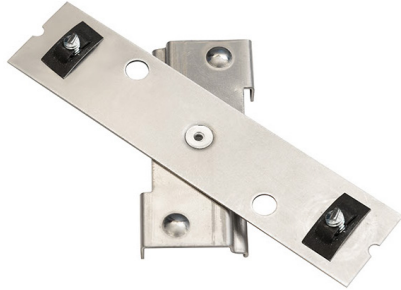

COMPONENTS Connectors, End Cap, & Mounting Clips

TBAR END

T-BAR END MOUNTING CLIP (ORDER SEPARATELY)

Mounts flush anywhere along the 9/16" T-Bar grid. Use one every two feet.

System	Canopy	Type
CCD1M	MCL	TBE
CCD1M Cirrus Ceiling	MCL Mounting Clip	TBE T-Bar End