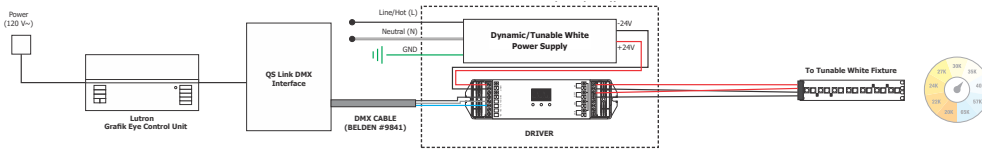

Dynamic/Tunable White uses one or two power supplies, dependent on the controller or dimmer(s) used. Lutron Hi-Lume® can be used in both single or dual power formats, dependent on the controller or dimmer(s).

LUTRON HI-LUME® PREMIER .1% ECOSYSTEM®†			
ORDERING CODES	L3D0-96W24V-U	2-WIRE ECOSYSTEM LTEA4U1UKL-CV240	3-WIRE ECOSYSTEM L3DA4U1UKL-CV240
SPECIFICATIONS			
MAXIMUM LOAD	96W	5W-40W	5W-40W
INPUT VOLTAGE	120-277VAC	120-277VAC	120-277VAC
OUTPUT VOLTAGE	24VDC	24VDC	24VDC
DIMENSIONS	10.5" X 5.5" X 2"	4" X 4.89" X 2.62"	4" X 4.89" X 2.62"
CLASSIFICATION	CLASS 2	CLASS 2	CLASS 2
DIMMING AND CONTROLS			
RADIO RA2	•	•	•
HOMEWORKS QS	•	•	•
PHPM-3F-120	•	•	•
PHPM-3F-DV	•	•	•
BCI-0-10	•	•	•

*Tunable White Color Temperature is compatible with 0-10V, ELV, DMX, and Lutron Hi-Lume® Power Supplies.

WIRING DIAGRAM: DMX Control with Lutron Grafik Eye Control Unit