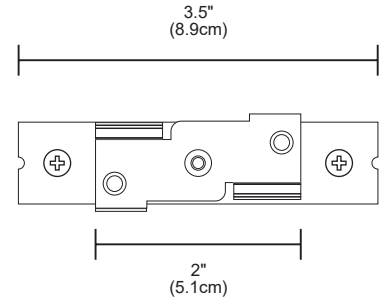

PROJECT		FIXTURE TYPE		DATE