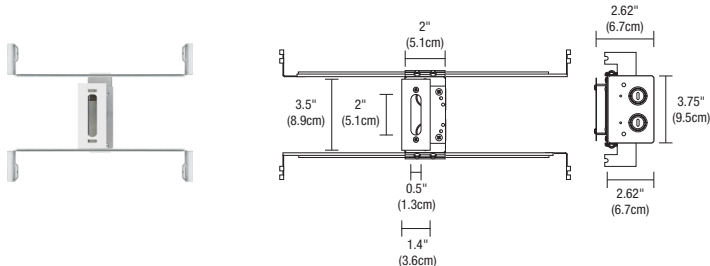

COMPONENTS J-box, Split Canopies, & Mounting Clips are included and sold separately for replacement

1" RECTANGLE CANOPY & J-BOX

(INCLUDED WITH 1R SELECTED IN FIXTURE ORDERING CODE)

The Slim-Profile Junction Box with Hanger Bars mounts to studs spaced between 14.5" and 25" apart behind drywall. Allows low voltage DC wires from Remote Power Supply to connect to channel wires.

The Junction Box opening is covered by the fixture for a clean, safe connection. Includes a Goof Plate, for poor plastering around J-box.

System	Canopy	Product
C	1RE	JBOX
C Channel	1RE 1" Rectangle	JBOX Junction Box

4" SQUARE SPLIT CANOPY

(INCLUDED WITH 4S SELECTED IN FIXTURE ORDERING CODE)

The 4" Square Canopy fits on a standard 4" electrical box with round plaster ring. It fits flush along channel while covering Junction Box.

The Canopy fits flush, may float anywhere along the channel and comes in six finishes.