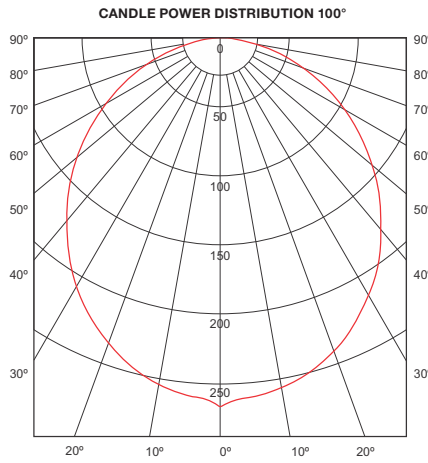

CIRRUS CEILING D1

DOWNLIGHT WITH REMOTE POWER DYNAMIC TUNABLE WHITE

8' CCDH, 3000K

5 Watt 100°	
Distance	Foot Candles
2'	71
3'	46
4'	32
6'	18
8'	12

10 Watt 100°	
Distance	Foot Candles
2'	132
3'	85
4'	61
6'	36
8'	22

DRAWINGS Canopy & Channel drawings for the Cirrus Ceiling D1

PROJECT	FIXTURE TYPE	DATE