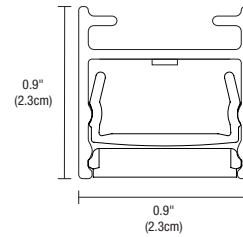

CHANNEL WITH LOUVER