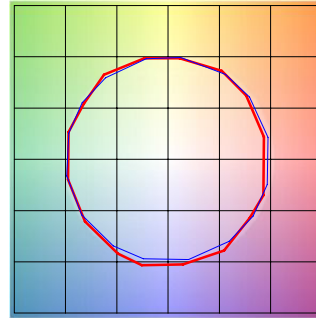

■ Test ■ Reference

HUE BIN	Rf	GRAPHIC SHIFTS %	
		CHROMA	HUE
1	90.9	-3.8%	1.3%
2	91.7	-1.9%	3.3%
3	88.7	0.7%	5.1%
4	92.4	-1.0%	0.7%
5	92.9	0.9%	1.7%
6	93.1	3.3%	-0.6%
7	91.0	-1.8%	-0.4%
8	97.0	0.2%	-1.1%
9	92.8	-0.5%	3.6%
10	88.3	1.0%	7.0%
11	87.1	3.8%	7.8%
12	87.6	6.5%	-0.3%
13	89.3	3.6%	-6.3%
14	86.1	4.5%	-9.1%
15	91.6	-1.9%	-3.1%
16	83.8	-1.5%	-11.2%

4000K ONLY (2K4K) | Rf: 89.6 | Rg: 99.1

Color Vector Graphic