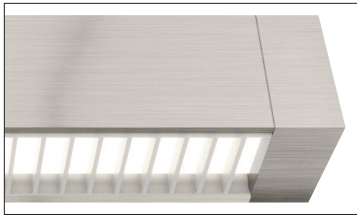

CIRRUS CEILING D1

DOWNLIGHT WITH REMOTE POWER DYNAMIC TUNABLE WHITE

DIFFUSED WHITE LENS WITH WHITE LOUVER