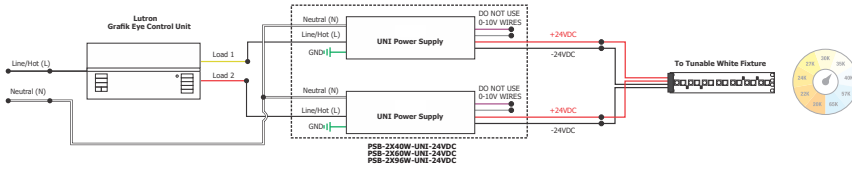

WIRING DIAGRAM: Line Voltage Dimming with Lutron Grafik Eye Control Unit