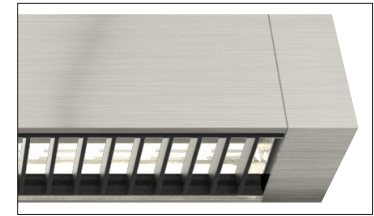

CLEAR FROSTED LENS WITH BLACK LOUVER

8' CCDH, 3000K

5 Watt 100°	
Distance	Foot Candles
2'	71
3'	46
4'	32
6'	18
8'	12

10 Watt 100°	
Distance	Foot Candles
2'	132
3'	85
4'	61
6'	36
8'	22