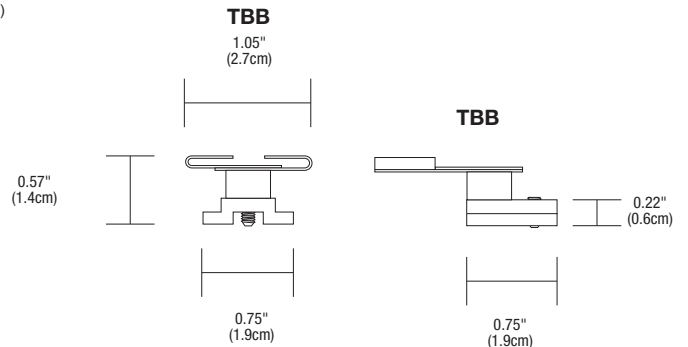

System	Canopy	Type	Finish
CCD1M	MCL	TBA	WH
CCD1M Cirrus Ceiling	MCL Mounting Clip	TBA 15/16" or 9/16" Wide T-Bar Flush mounted ceiling panels	WH White BK Black
		TBB 15/16" or 9/16" wide T-Bar with ceiling panel 3/8" below grid