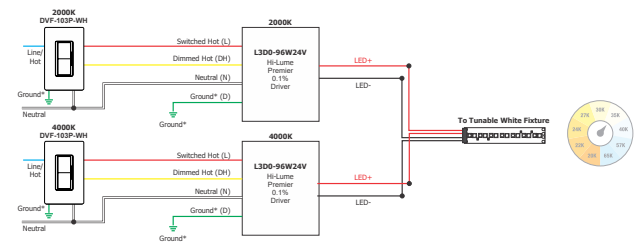

WIRING DIAGRAM: 3-Wire EcoSystem Wall Box

PROJECT	FIXTURE TYPE	DATE