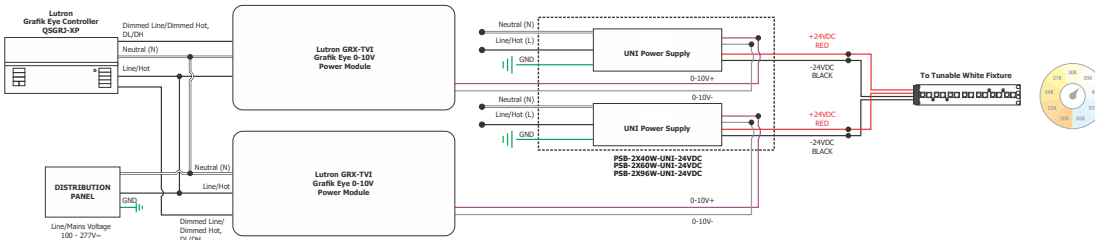

WIRING DIAGRAM: 0-10V Dimming with Lutron Grafik Eye Control Unit or Wall box controller