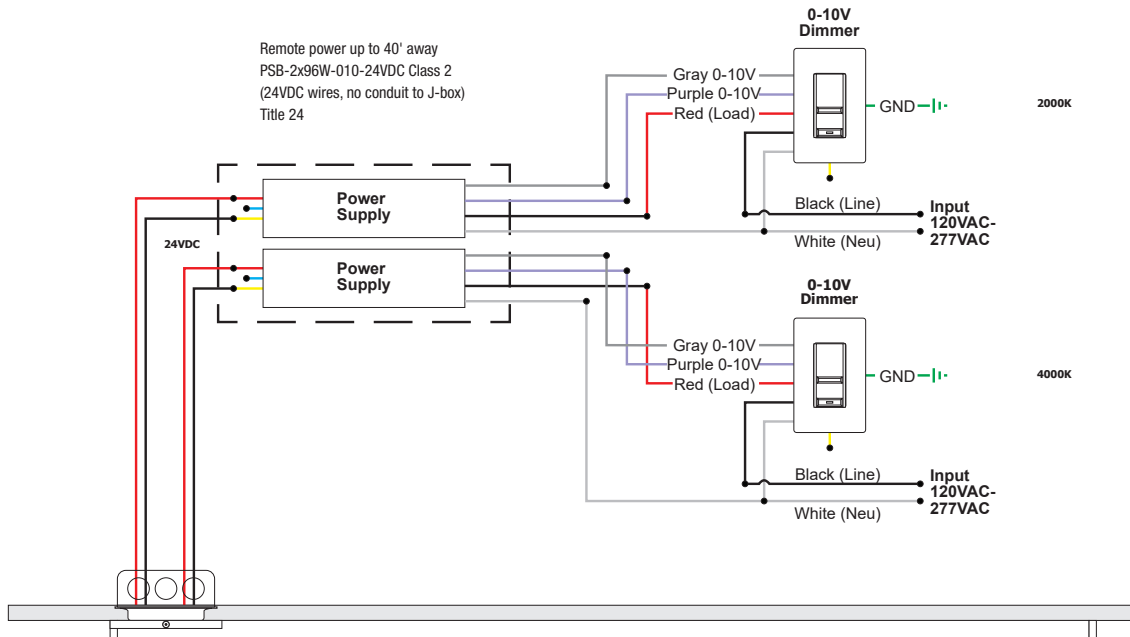

PROJECT	FIXTURE TYPE	DATE