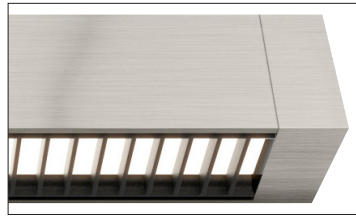

DIFFUSED WHITE LENS WITH BLACK LOUVER