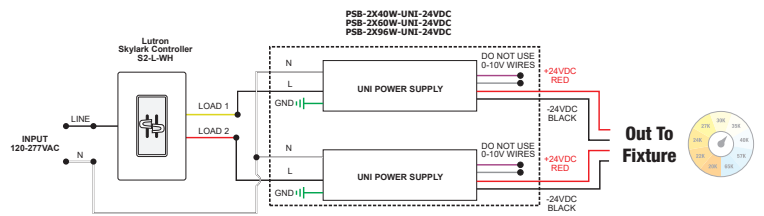

- Flicker free dimming
- Aluminum casing for optimal heat dissipation
- Isolated output power per NEC and UL safety requirements
- UL & ETL recognized/ listed, meets UL 8750, 1310 requirements
- Auto-reset; short circuit, overload and thermal protection
- Class 2 power supply
- Efficient, High power factor > 0.90

- The Solid State Constant Voltage Uni-Power Supply is compatible with most commercially available Dimmers:
  - Triac Dimmer: (Forward Phase) Typically used for the dimming of Incandescent and Low Voltage Magnetic Transformers
  - ELV Dimmer: (Reverse Phase) Dimming of Electronic Low Voltage Transformers and Power Supply's used for LED lighting
  - 0-10 Dimmer: Dims the Low Voltage side of a 0-10 volt power supply commonly used in large scale lighting or commercial applications.
- The Uni-Power Supply is recommended with any Siemens/Murray brand of arc fault breaker to overcome the issues with tripping the breakers with an ELV LED Low Voltage Drivers.

MAXIMUM LENGTH

POWER SUPPLY	5 WATTS	10 WATTS
PSB-2X40W-UNI-24VDC	8 FEET	4 FEET
PSB-2X60W-UNI-24VDC	12 FEET	6 FEET
PSB-2X96W-UNI-24VDC	20 FEET	10 FEET

Configuration 1
S2-L-WH (TRIAC) Single Pole Dimming with Dual Universal Power Supplies