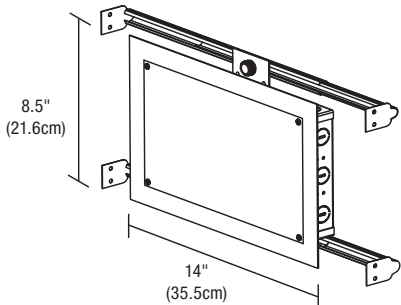

IN WALL MOUNTING OPTIONS

In-Wall Mounting Kit: Includes power supply, box cover and stud hangers for installing Junction Box in wall. Select "IW" in the options section of compatible power supply ordering codes if an In-Wall Mounting Kit is needed.

Ordering Codes 8.5 x 14.25 inch: PSB-2X40W-UNI-24VDC-IW, PSB-2X60W-UNI-24VDC-IW, PSB-2X96W-UNI-24VDC-IW

PROJECT	FIXTURE TYPE	DATE