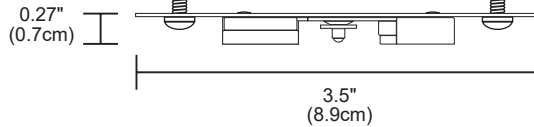

PROJECT		FIXTURE TYPE		DATE