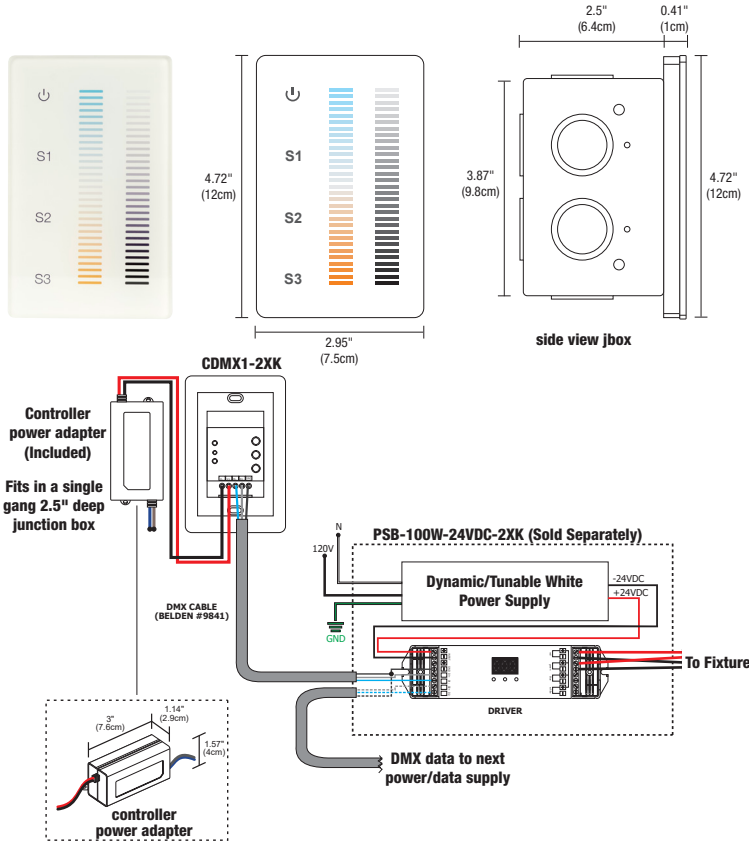

DYNAMIC/TUNABLE WHITE CONTROLLER AND POWER SUPPLIES

24VDC INDOOR CONSTANT VOLTAGE POWER SUPPLIES WITH DMX DRIVERS

DESCRIPTION:

The Dynamic/Tunable White (**2K4K or 27K6**) Touch Controller offers fast and accurate Color Temperature adjustment and the ability to regulate the Brightness Independently. The modern Glass faceplate features illuminated indicators, and a back-lit night light that softly illuminates the controller when powered off. Designed for Dynamic/Tunable White, and dual-color LED installations within a single zone. The two Vertical Touch sliders are precise and sensitive, allowing you to fine-tune your perfect Color Temperature at any point between **2000K** (Sunset) to **4000K** (Cool White) or from **2700K** (Incandescent White) to **6500K** (Daylight White) while selecting over 250 levels of Brightness in a smooth, uninterrupted transition. Create Thousands of Dynamic White Color Combinations while maintaining even Brightness and overall saturation. Easily save three pre-set scenes for different times of the day. Support health, performance, and general well-being using Human-Centric lighting by fine-tuning the biological effects that light has on the circadian cycle using the latest in LED technology. Includes a power adapter that fits behind the controller within a standard junction box and fits inside a standard single-gang receptacle (not for use in a multi-gang box). Use with an insulated, 24 AWG stranded, tinned copper wire (Belden #9841). Power Supplies are Sold Separately. Includes a 5 year pro-rated warranty.

APPLICATIONS:

Indoor

OUTPUT SIGNAL:

USITT DMX 512 (1990)

INSTALLATION:

Fits in a single gang 2.5 inch deep junction box. Not compatible with multi-gang boxes.

LABELS:

ROHS, FCC, Damp Location, ETL/UL

POWER INPUT:

120-240VAC

Product	Type	Finish
CDMX1	2XK	WH
CDMX1 DMX Single Zone Touch Controller	2XK Tunable White	WH White

DYNAMIC COLOR CHANGING (DMX) POWER SUPPLIES & RECOMMENDED CONTROLLERS*

ORDERING CODE	PSB-100W-24VDC-2XK	PSB-2X100W-24VDC-2XK	PSB-3X100W-24VDC-2XK	PSB-4X100W-24VDC-2XK
MAXIMUM LOAD OF LED STRIP LENGTH	100W 5 WATTS - 20FT MAX. 10 WATTS - 10FT MAX.	2X100W 5 WATTS 2 X 20FT MAX. 10 WATTS - 2 X 10FT MAX.	3X100W 5 WATTS 3 X 20FT MAX. 10 WATTS - 3 X 10FT MAX.	4X100W 5 WATTS 4 X 20FT MAX. 10 WATTS - 4 X 10FT MAX.
INPUT VOLTAGE	120-277VAC	120-277VAC	120-277VAC	120-277VAC
OUTPUT VOLTAGE	24VDC	24VDC	24VDC	24VDC
DIMENSIONS	12.4" X 6.48" X 2.18"	14" X 10" X 3"	17" X 10" X 3"	17" X 10" X 3"
CLASSIFICATION	CLASS 2	CLASS 2	CLASS 2	CLASS 2
IN-WALL MOUNTING	PSB-100W-24VDC-2XK-IW	NA	NA	NA
DMX DYNAMIC/TUNABLE WHITE DIMMING & CONTROLS				
TUNABLE WHITE TOUCH CONTROLLER (CDMX1-2XK)	•	•	•	•

- Flicker free dimming
- Aluminum casing for optimal heat dissipation
- Isolated output power per NEC and UL safety requirements
- UL & ETL recognized/ listed, meets UL 8750, 1310 requirements

- Auto-reset; short circuit, overload and thermal protection
- Class 2 power supply
- Efficient, High power factor > 0.90