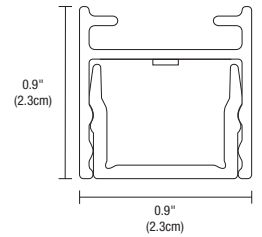

CHANNEL WITHOUT LOUVER

DESCRIPTION

Cirrus Ceiling D1 with Remote 24VDC Power and Dynamic Tunable White is a linear LED fixture that offers direct light in a clean, contemporary style. Available in increments from 12"-240" and several Metal Finish Options. Choose **High** or **Standard Efficiency** with a 100° Beam Spread or a Clear Frosted 60° Lens with a Black or White Louver for additional diffusion. Dynamic Tunable White technology grants independent control for adjusting LED color temperature and brightness. The **2K4K** option provides a range of 2000K (Amber) through 4000K (Neutral White), ideal for residential and hospitality settings. The **27K6** option ranges from 2700K (Warm White) through 6500K (Cool White), suitable for healthcare, education, office and other commercial applications. Use with two dimmers or, our proprietary Tunable White Controller for fast and accurate adjustment with three pre-set scenes **CDMX-1** (Ordered separately). Support health, performance, and overall well-being using Human-Centric lighting by fine-tuning the biological effects that light has on the circadian cycle. *Remote Power Supplies are Required and Sold Separately. Fixture includes 5 year pro-rated warranty. For Custom designs, layout assistance and quotes, email our Design Team: design@PureEdgeLighting.com.

WATTAGE

- 5W - 4.4 Watts per Foot, Lengths up to 240" (20')
- 10W - 9.6 Watts per Foot, Lengths up to 120" (10')

INSTALLATION

- Mounts to a Standard Junction Box, pre-wired from either a 120V with a 60 Watt NON-IC (50W-IC) Power Supply that fits in the ceiling Electrical Junction Box, or from a Remote Power Supply feeding 24VDC up to 100 Watts at a maximum of 40' away
- Includes your choice of Canopy: 1" Rectangle Junction Box or 4.6" Square Canopy or T-Bar end feed
- Includes Mounting Clips (use one every 24")
- Power Supplies sold separately