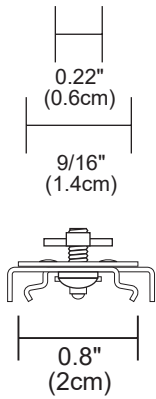

PROJECT		FIXTURE TYPE		DATE