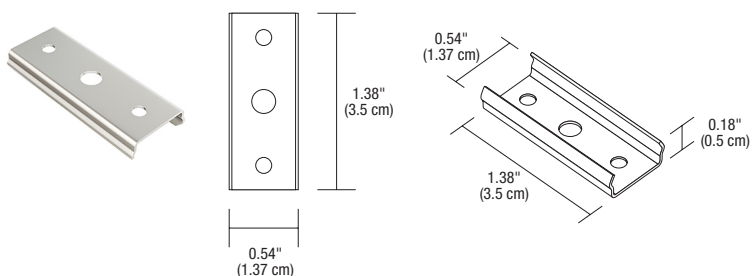

CEILING MOUNTING LOCKING CLIP

(INCLUDED WITH ORDERING CODE CANOPY 1R OR 4S)

Ceiling Mounting spring clips are provided with every 2ft of Cirrus Ceiling Channel. The Clip snaps into the channel, staying securely fastened to the ceiling or wall.