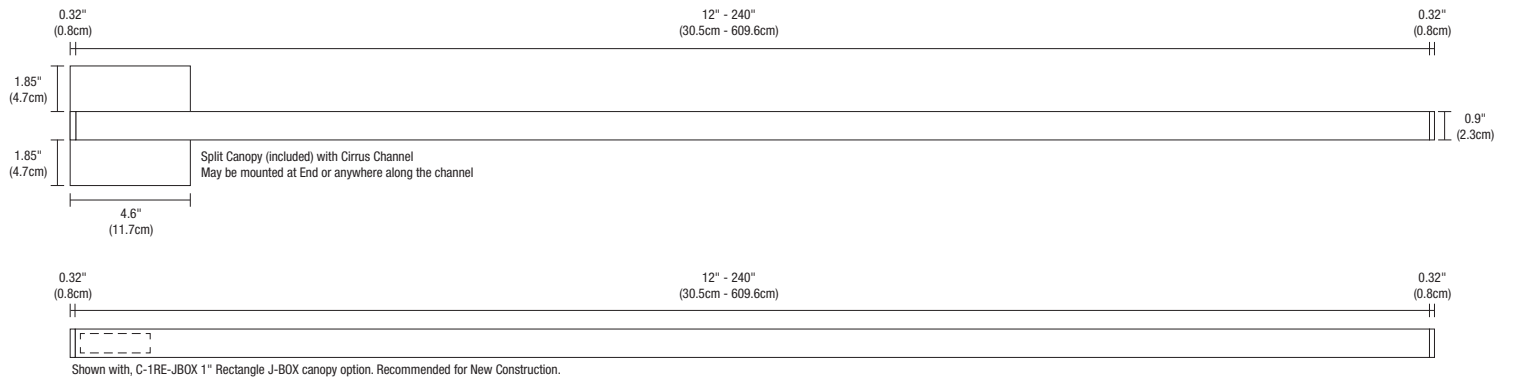

DRAWINGS Canopy & Channel drawings for the Cirrus Ceiling D1

PROJECT	FIXTURE TYPE	DATE