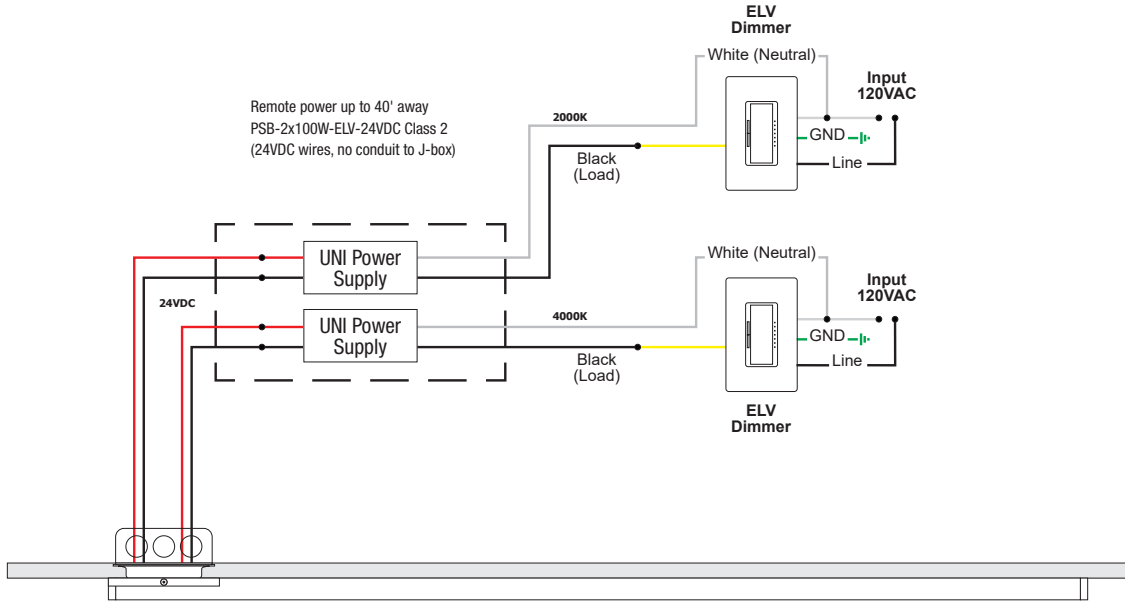

WIRING DIAGRAM Wiring Diagram for ELV Dimmer

APPLICATION ELV dimming for Cirrus Ceiling D1, End Feed Canopy, Tunable White

REMOTE POWER SUPPLY Class 2: 24VDC output; 120VAC input | Class 2: PSB-2X100W-ELV-24VDC (24VDC wires, no conduit to J-box)

DIMMING Dimmable with ELV dimmer: Legrand, Adorne ADTP703TU
Lutron: Diva DVELV-300P, Skylark SELV-300P, Maestro MAELV-600 and Radio Ra 2

WIRING DIAGRAM Wiring Diagram for Tunable White with 0-10 Volt Dimmer

APPLICATION 0-10V dimming for Cirrus Ceiling D1, End Feed Canopy, Tunable White

REMOTE POWER SUPPLY Class 2: 24VDC output; 120/277VAC input | Class 2: PSB-2x96W-010-24VDC (24VDC wires, no conduit to J-box)

DIMMING Dimmable with 0-10 dimmer: Philips: Sunrise SR1200ZTUNV; Lutron: Diva DVTW-WH, Nova-T NTSTV-DV-XX, Grafix Eye QS QSGRJ-XP, Radio RA2 RRD-1-ND; Leviton: LEV40050, IP710-LFZ; Legrand ADPD4FBL3P2W4