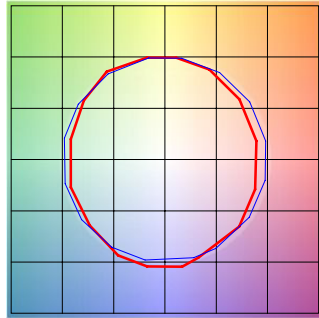

## 2000K ONLY (2K6K/27K6) | Rf: 84.3 | Rg: 96.9

Color Vector Graphic

■ Test ■ Reference

HUE BIN	Rf	GRAPHIC SHIFTS %	
		CHROMA	HUE
1	80.3	-8.9%	1.7%
2	79.7	-7.0%	7.8%
3	78.9	-2.9%	10.0%
4	89.5	-0.5%	5.1%
5	94.4	0.7%	1.7%
6	92.1	2.4%	-0.3%
7	89.4	-2.4%	-5.9%
8	89.7	-6.4%	-0.2%
9	86.0	-4.9%	4.6%
10	81.8	-3.4%	9.3%
11	83.1	3.3%	9.7%
12	85.8	5.6%	3.3%
13	85.6	6.2%	-12.8%
14	61.7	-1.9%	-19.0%
15	79.7	-3.3%	-12.9%
16	78.1	-7.9%	-10.6%