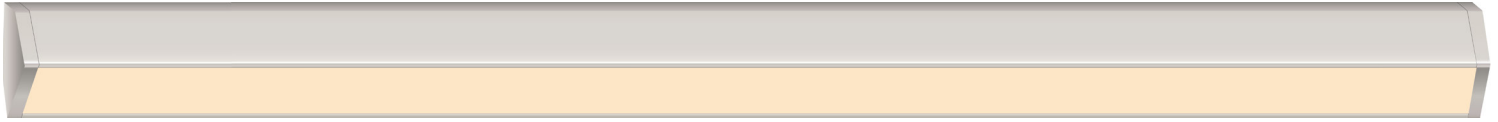

2000K

DESCRIPTION

The Audrey Vanity-Tunable White Fixture from PureEdge Lighting features a Diffused White Lens that provides uniform Tunable 95+ CRI light without hot-spots. Dynamic Tunable White 2000K-6500K (**2K6K**) or 2700K-6500K (**27K6**) grants independent control and adjustment of color temperature and intensity from Sunset (**2000K**) through Day Light White (**6500K**). 2K6K is ideal for residential spaces including, dining rooms, bedrooms, living spaces, and bathrooms by allowing the user to achieve a warm glow during the golden hours of the early mornings and evenings.

ELECTRICAL:

- Power Supply Options: 24VDC input remote power supply sold separately
- Remote Power Supply
- Input Voltage: 120VAC - 277VAC
- Output Voltage: 24VDC Class 2 wiring
- Power Consumed: 5 watts per foot
- Dimming: 010, DMX
- Average LED Life: 60,000 hrs