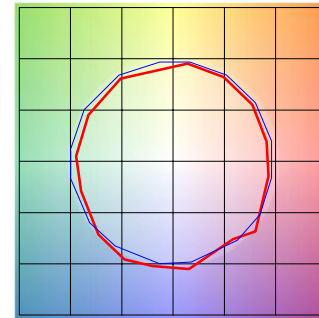

## 2000K ONLY (2K6K/27K6) | Rf: 84.3 | Rg: 96.9

Color Vector Graphic

■ Test ■ Reference

HUE BIN	Rf	GRAPHIC SHIFTS %	
		CHROMA	HUE
1	80.3	-8.9%	1.7%
2	79.7	-7.0%	7.8%
3	78.9	-2.9%	10.0%
4	89.5	-0.5%	5.1%
5	94.4	0.7%	1.7%
6	92.1	2.4%	-0.3%
7	89.4	-2.4%	-5.9%
8	89.7	-6.4%	-0.2%
9	86.0	-4.9%	4.6%
10	81.8	-3.4%	9.3%
11	83.1	3.3%	9.7%
12	85.8	5.6%	3.3%
13	85.6	6.2%	-12.8%
14	61.7	-1.9%	-19.0%
15	79.7	-3.3%	-12.9%
16	78.1	-7.9%	-10.6%

## 3000K ONLY (2K6K/27K6) | Rf: 90.2 | Rg: 101.4

Color Vector Graphic

■ Test ■ Reference

HUE BIN	Rf	GRAPHIC SHIFTS %	
		CHROMA	HUE
1	90.9	-3.8%	1.3%
2	91.7	-1.9%	3.3%
3	88.7	0.7%	5.1%
4	92.4	-1.0%	0.7%
5	92.9	0.9%	1.7%
6	93.1	3.3%	-0.6%
7	91.0	-1.8%	-0.4%
8	97.0	0.2%	-1.1%
9	92.8	-0.5%	3.6%
10	88.3	1.0%	7.0%
11	87.1	3.8%	7.8%
12	87.6	6.5%	-0.3%
13	89.3	3.6%	-6.3%
14	86.1	4.5%	-9.1%
15	91.6	-1.9%	-3.1%
16	83.8	-1.5%	-11.2%

## 4000K ONLY (2K6K/27K6) | Rf: 89.6 | Rg: 99.1

Color Vector Graphic

■ Test ■ Reference

HUE BIN	Rf	GRAPHIC SHIFTS %	
		CHROMA	HUE
1	91.3	-2.5%	1.0%
2	95.3	-0.5%	0.5%
3	94.3	-0.7%	1.1%
4	91.1	-3.4%	-1.1%
5	89.5	-5.6%	0.0%
6	94.6	-1.4%	1.3%
7	93.2	-3.0%	2.6%
8	91.3	-1.8%	4.6%
9	86.5	-0.9%	9.1%
10	83.3	-0.5%	9.5%
11	83.3	4.9%	9.0%
12	89.7	4.1%	1.7%
13	90.1	3.6%	-4.3%
14	93.4	5.2%	-2.1%
15	87.4	0.4%	-4.3%
16	86.6	0.4%	-6.1%

## 6500K ONLY (2K6K/27K6) | Rf: 86.8 | Rg: 96.8

Color Vector Graphic

■ Test ■ Reference

HUE BIN	Rf	GRAPHIC SHIFTS %	
		CHROMA	HUE
1	86.5	-4.7%	0.8%
2	91.9	-2.5%	3.1%
3	91.2	-2.0%	1.9%
4	91.2	-1.6%	1.4%
5	85.7	-6.2%	-0.9%
6	92.9	-3.5%	-1.0%
7	92.1	-4.7%	0.7%
8	85.2	-5.8%	4.9%
9	82.8	-6.2%	14.3%
10	77.1	-0.7%	15%
11	72.1	5.8%	14.1%
12	91.6	4.0%	1.0%
13	89.9	5.6%	-2.3%
14	90.5	-1.8%	-3.7%
15	81.6	6.5%	-13.9%
16	92.8	-3.6%	-0.4%