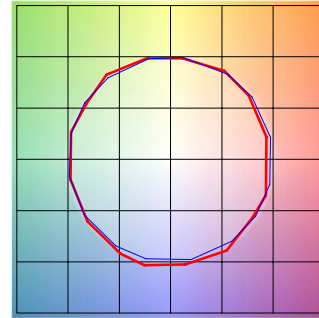

## 2000K ONLY (2K6K/27K6) | Rf: 84.3 | Rg: 96.9

Color Vector Graphic

■ Test ■ Reference

HUE BIN	Rf	GRAPHIC SHIFTS %	
		CHROMA	HUE
1	80.3	-8.9%	1.7%
2	79.7	-7.0%	7.8%
3	78.9	-2.9%	10.0%
4	89.5	-0.5%	5.1%
5	94.4	0.7%	1.7%
6	92.1	2.4%	-0.3%
7	89.4	-2.4%	-5.9%
8	89.7	-6.4%	-0.2%
9	86.0	-4.9%	4.6%
10	81.8	-3.4%	9.3%
11	83.1	3.3%	9.7%
12	85.8	5.6%	3.3%
13	85.6	6.2%	-12.8%
14	61.7	-1.9%	-19.0%
15	79.7	-3.3%	-12.9%
16	78.1	-7.9%	-10.6%

## 3000K ONLY (2K6K/27K6) | Rf: 90.2 | Rg: 101.4

Color Vector Graphic

■ Test ■ Reference

HUE BIN	Rf	GRAPHIC SHIFTS %	
		CHROMA	HUE
1	90.9	-3.8%	1.3%
2	91.7	-1.9%	3.3%
3	88.7	0.7%	5.1%
4	92.4	-1.0%	0.7%
5	92.9	0.9%	1.7%
6	93.1	3.3%	-0.6%
7	91.0	-1.8%	-0.4%
8	97.0	0.2%	-1.1%
9	92.8	-0.5%	3.6%
10	88.3	1.0%	7.0%
11	87.1	3.8%	7.8%
12	87.6	6.5%	-0.3%
13	89.3	3.6%	-6.3%
14	86.1	4.5%	-9.1%
15	91.6	-1.9%	-3.1%
16	83.8	-1.5%	-11.2%