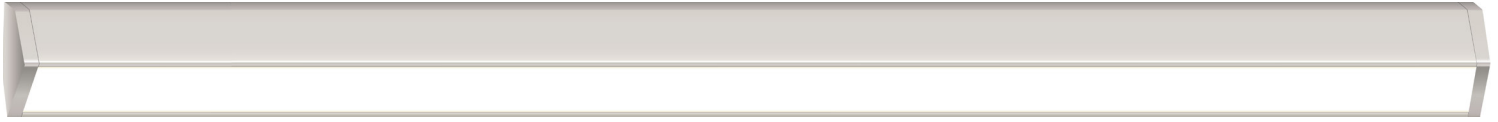

AUDREY VANITY

24VDC REMOTE POWER, TUNABLE WHITE

DESIGNED BY GREGORY KAY | ASSEMBLED IN AMERICA

REV 08.22.23

6500K