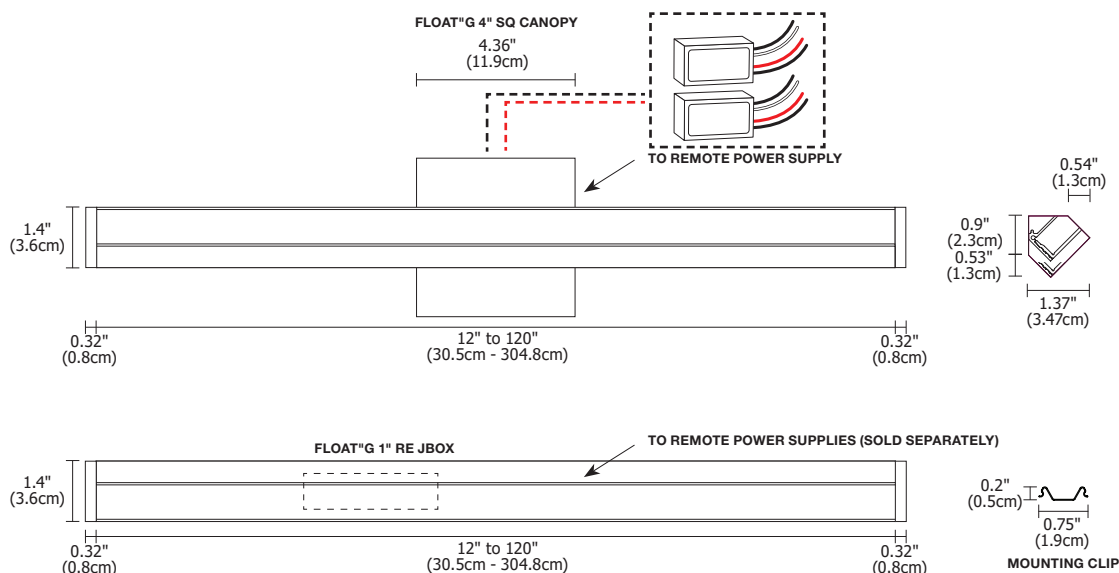

PROJECT	FIXTURE TYPE	DATE