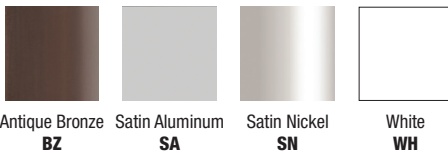

FINISHES

Antique Bronze **BZ** Satin Aluminum **SA** Satin Nickel **SN** White **WH**

REMOTE POWER SUPPLIES, DIMMERS & CONTROLS (SOLD SEPARATELY)*

24VDC, Class 2 wiring

1. **0-10V:** Requires two dimmers, one for intensity and one for kelvin color temperature
   - **DMX Dynamic Color Changing:** Must be used with PureEdge [Controllers](#)
2. In-Wall Mounting Kits available for select power supplies

PHYSICAL ATTRIBUTES:

Mounting Options: **4SQ** - 4.6" Floating Square Canopy Mounts to standard 4" electrical box with round plaster ring anywhere along the fixture, vertically or horizontally

1RE - Floating Rectangular Canopy Mounts to the Slim Profile Junction Box (included) recommend for new construction application

Compliance: ADA, ETL Listed, Damp Rated

Warranty: 5-Year Pro Rated Warranty

APPROVALS

Damp Location, ETL Listed, Class 2 wiring

APPLICATIONS

Bathroom/Spa Vanity, Architectural Lighting, Retail and Department Stores, Salons, Cove, General Illumination, Full Length Mirror, Wardrobes