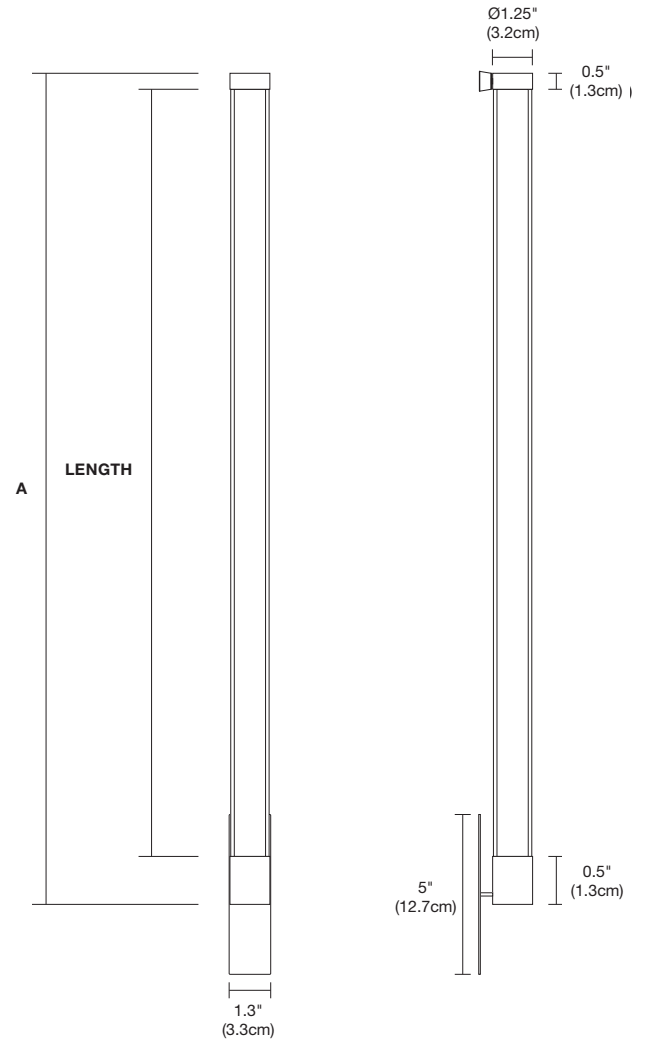

SOLINA 360 WALL/VANITY

24VDC, STATIC WHITE & WARM DIM

DRAWINGS

E1P - End Power Feed 1" Rectangle Canopy

PROJECT		FIXTURE TYPE		DATE