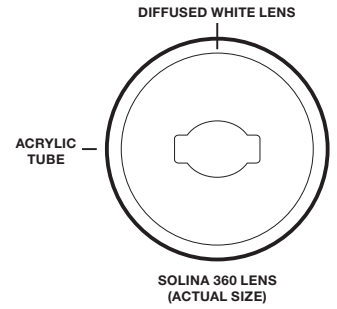

SOLINA 360 WALL/VANITY

24VDC, STATIC WHITE & WARM DIM

DESIGNED BY GREGORY KAY | ASSEMBLED IN AMERICA

REV 05.02.25

SOLINA 360
(ACTUAL SIZE)

SOLINA 360 LENS
(ACTUAL SIZE)

DESCRIPTION

Slender yet powerful, the Solina 360 Wall Vanity delivers uninterrupted illumination in a refined, linear form. Designed for flexibility across minimal, transitional, and contemporary environments, Solina offers a broad range of finish and mounting options to complement any aesthetic. Choose from two signature 360° lens styles. Opt for Diffused Rigid Tube to achieve a smooth, modern glow that feels continuous and clean. For added visual interest, the Cora Weave Rigid Tube introduces a tactile dimension, showcasing a woven textile sleeve within a transparent housing. Both options deliver seamless, omnidirectional illumination and are available in standard incremental lengths up to 96". Available in multiple color temperatures from 2400K to 4000K—including Warm Dim options at 2700K (27D) and 3000K (30D) that dim smoothly to 2000K—Solina 360 brings warmth and nuance to every environment. For custom designs and quotes, email our design team: design@PureEdgeLighting.com.

SPECIFICATIONS

- **Power Consumed** - 5, 7, or 10 watts per foot
- **Performance** - Up to 821 Lumens per foot
- Standard Length Options from 12"-96"
- Custom Lengths and Finishes Available

MOUNTING OPTIONS