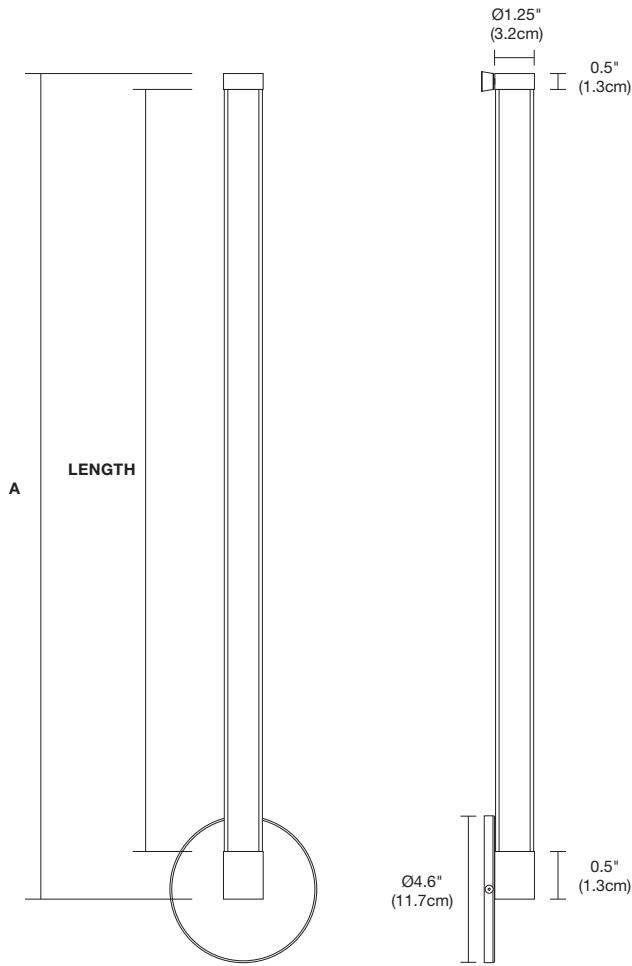

SOLINA 360 WALL/VANITY

24VDC, STATIC WHITE & WARM DIM

DRAWINGS

E4P - End Power Feed 4" Round Canopy

PROJECT		FIXTURE TYPE		DATE