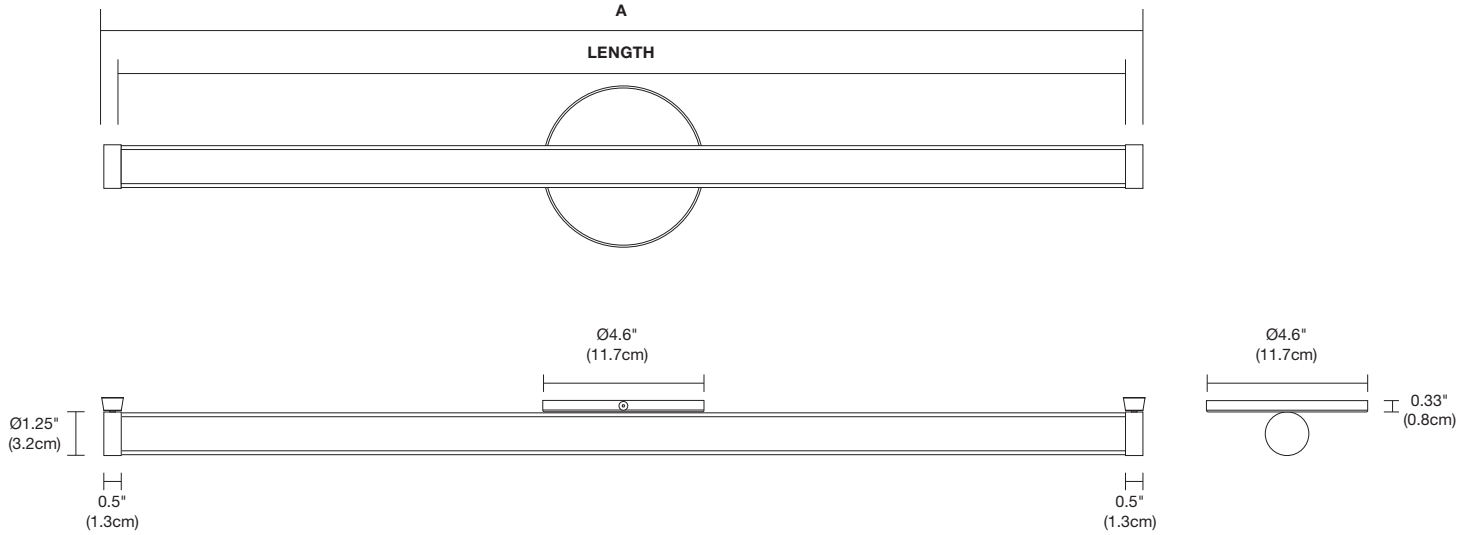

DRAWINGS

C4P - Center Power Feed 4" Round Canopy