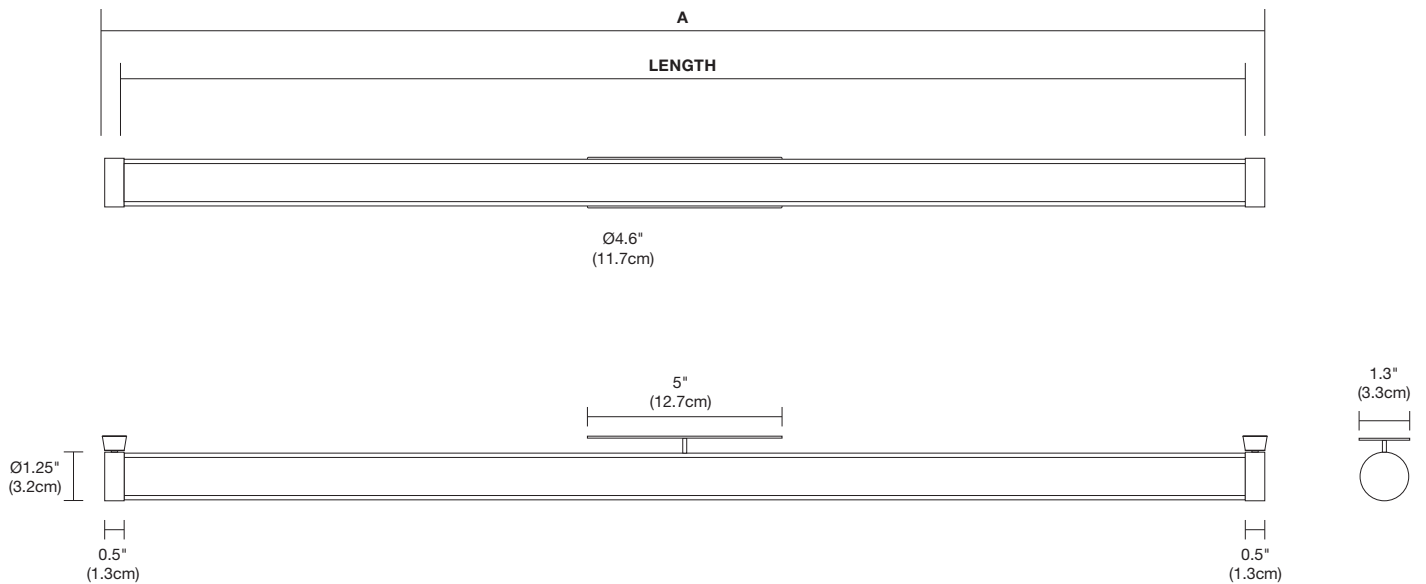

C1P - Center Power Feed 1" Rectangle Canopy

PROJECT		FIXTURE TYPE		DATE