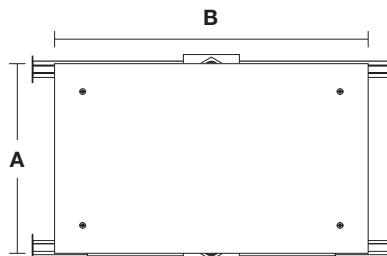

PSB-96W-010-24VDC-2XK-IW

PSB-96W-010-24VDC-2XK-IW (IN WALL KIT)

IN-WALL DIMENSIONS		
	A	B
PSB-96W-010-24VDC-2XK-IW	8.5"	14.25"

PROJECT		FIXTURE TYPE		DATE	
---------	--	--------------	--	------	--

INDOOR TUNABLE WHITE 0-10V 96 WATT LED POWER SUPPLY