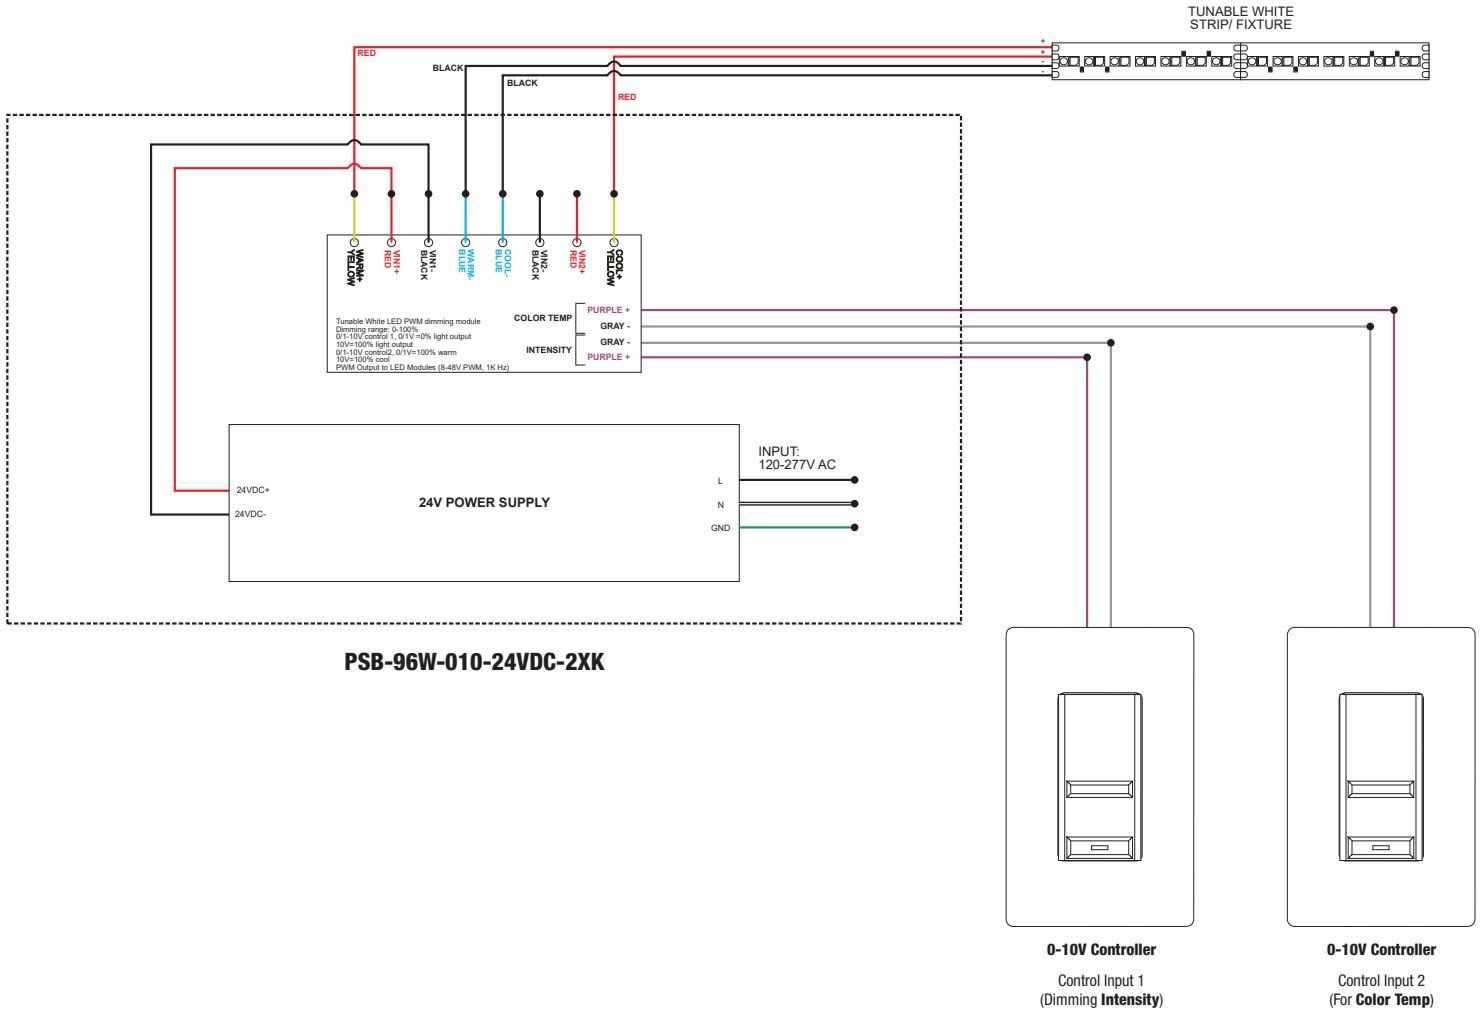

DESCRIPTION

Accepts input voltage in a range of 120 - 277VAC and outputs 24VDC power up to 96 watts. The low voltage output dims down to 1% when two additional wires are connected to a 0-10V dimmer. The enclosure provides a space inside for electrical connections. In-Wall Power Supply Kit includes power supply, box cover and stud hangers. T-Bar Mounting Kit includes power supply, box cover, and T-bar hangers for installing Junction Box above ceiling with in easy reach. Comes with 4' of 14 gauge pair Teflon cables with quick secure connectors. Power Supply features short circuit, overload and over temperature protection.

Linear, Logarithmic 100% - 0% (HydraDrive)

COMPLIANCE

Made in the USA, UL, CE, Title 28, Plenum for use in Accordance with UL 2043.
*Title 24 with JA8 listed PureEdge products and systems

Product	Wattage	Dimming	Voltage	Color Temperature	Options
PSB	96W	010	24VDC	2XK	STANDARD (Leave Blank)
PSB Power Supply with Enclosure Box with Tunable White 0-10V Controller	96W 96 Watts 2X96W 2x96 Watts 3X96W 3x96 Watts 4X96W 4x96 Watts	010 0-10 Volt Dimming	24VDC 24 Volt DC	2XK Tunable White	TB T-Bar Grid Ceiling IW* In-Wall Kit *96 watts only

PSB-96W-010-24VDC-2XK-IW

PSB-96W-010-24VDC-2XK-IW (IN WALL KIT)

IN-WALL DIMENSIONS		
	A	B
PSB-96W-010-24VDC-2XK-IW	8.5"	14.25"

PROJECT		FIXTURE TYPE		DATE	
---------	--	--------------	--	------	--

INDOOR TUNABLE WHITE 0-10V 96 WATT LED POWER SUPPLY

24VDC INDOOR CONSTANT VOLTAGE, TWO CHANNEL CONTROLS, FOR INTENSITY AND COLOR TEMPERATURE

Application: 0-10V dimming for Tunable White LED Strip/Fixture

T-BAR GRID CEILING

IN WALL KIT

PROJECT		FIXTURE TYPE		DATE	
---------	--	--------------	--	------	--