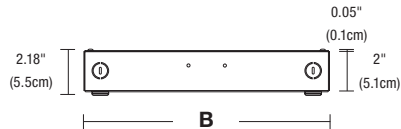

TOP VIEW

SIDE VIEW

PSB-96W-010-24VDC-2XK-TB
(T-BAR GRID CEILING)

STANDARD & T-BAR DIMENSIONS		
	A	B
PSB-96W-010-24VDC-2XK	6.48"	12.15"
PSB-2X96W-010-24VDC-2XK	10"	14"
PSB-3X96W-010-24VDC-2XK	13"	17"
PSB-4X96W-010-24VDC-2XK	13"	17"

DESCRIPTION

Accepts input voltage in a range of 120 - 277VAC and outputs 24VDC power up to 96 watts. The low voltage output dims down to 1% when two additional wires are connected to a 0-10V dimmer. The enclosure provides a space inside for electrical connections. In-Wall Power Supply Kit includes power supply, box cover and stud hangers. T-Bar Mounting Kit includes power supply, box cover, and T-bar hangers for installing Junction Box above ceiling with in easy reach. Comes with 4' of 14 gauge pair Teflon cables with quick secure connectors. Power Supply features short circuit, overload and over temperature protection.

PSB-96W-010-24VDC-2XK-IW

PSB-96W-010-24VDC-2XK-IW (IN WALL KIT)

IN-WALL DIMENSIONS		
	A	B
PSB-96W-010-24VDC-2XK-IW	8.5"	14.25"

PROJECT		FIXTURE TYPE		DATE	
---------	--	--------------	--	------	--

INDOOR TUNABLE WHITE 0-10V 96 WATT LED POWER SUPPLY