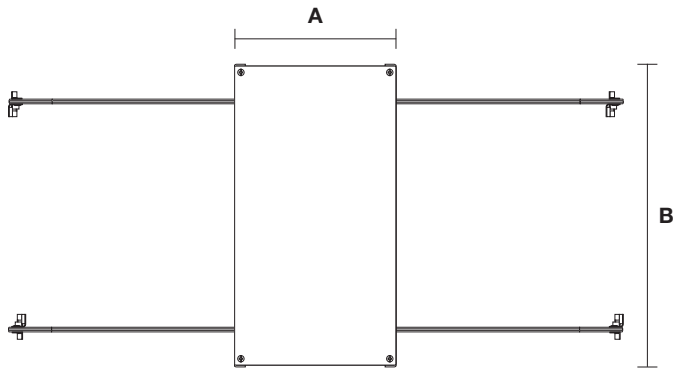

TOP VIEW

SIDE VIEW

PSB-96W-010-24VDC-2XK-TB
(T-BAR GRID CEILING)

STANDARD & T-BAR DIMENSIONS		
	A	B
PSB-96W-010-24VDC-2XK	6.48"	12.15"
PSB-2X96W-010-24VDC-2XK	10"	14"
PSB-3X96W-010-24VDC-2XK	13"	17"
PSB-4X96W-010-24VDC-2XK	13"	17"

DESCRIPTION

Accepts input voltage in a range of 120 - 277VAC and outputs 24VDC power up to 96 watts. The low voltage output dims down to 1% when two additional wires are connected to a 0-10V dimmer. The enclosure provides a space inside for electrical connections. In-Wall Power Supply Kit includes power supply, box cover and stud hangers. T-Bar Mounting Kit includes power supply, box cover, and T-bar hangers for installing Junction Box above ceiling with in easy reach. Comes with 4' of 14 gauge pair Teflon cables with quick secure connectors. Power Supply features short circuit, overload and over temperature protection.

PSB-96W-010-24VDC-2XK-IW

PSB-96W-010-24VDC-2XK-IW (IN WALL KIT)

IN-WALL DIMENSIONS		
	A	B
PSB-96W-010-24VDC-2XK-IW	8.5"	14.25"

PROJECT		FIXTURE TYPE		DATE	
---------	--	--------------	--	------	--

INDOOR TUNABLE WHITE 0-10V 96 WATT LED POWER SUPPLY