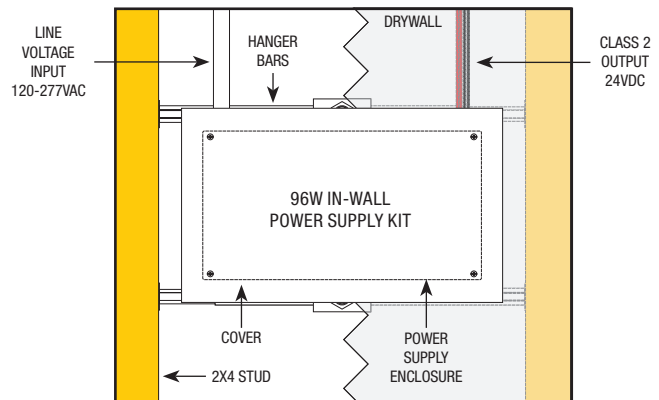

DESCRIPTION

Accepts input voltage in a range of 120 - 277VAC and outputs 24VDC power up to 96 watts. The low voltage output dims down to 1% when two additional wires are connected to a 0-10V dimmer. The enclosure provides a space inside for electrical connections. In-Wall Power Supply Kit includes power supply, box cover and stud hangers. T-Bar Mounting Kit includes power supply, box cover, and T-bar hangers for installing Junction Box above ceiling with in easy reach. Comes with 4' of 14 gauge pair Teflon cables with quick secure connectors. Power Supply features short circuit, overload and over temperature protection.

PSB-96W-010-24VDC-2XK-IW

PSB-96W-010-24VDC-2XK-IW (IN WALL KIT)

IN-WALL DIMENSIONS		
	A	B
PSB-96W-010-24VDC-2XK-IW	8.5"	14.25"

PROJECT		FIXTURE TYPE		DATE	
---------	--	--------------	--	------	--

INDOOR TUNABLE WHITE 0-10V 96 WATT LED POWER SUPPLY

24VDC INDOOR CONSTANT VOLTAGE, TWO CHANNEL CONTROLS, FOR INTENSITY AND COLOR TEMPERATURE

Application: 0-10V dimming for Tunable White LED Strip/Fixture

T-BAR GRID CEILING

IN WALL KIT

PROJECT		FIXTURE TYPE		DATE	
---------	--	--------------	--	------	--