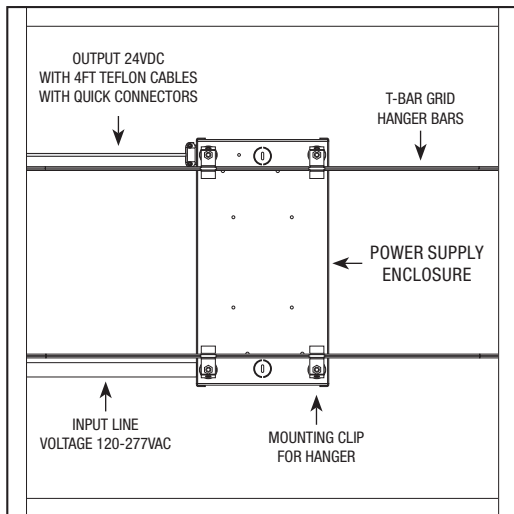

T-BAR GRID CEILING