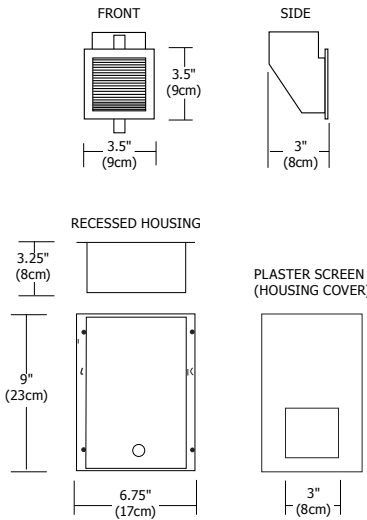

VISION 3

REV.03.31.15

Description:

Vision 3 square wall recessed fixture is perfect for walls and furniture. Inverse scoop reflector and body in silver finish. Vision 3 KIT includes Vision 3, housing, plaster screen, electronic transformer and 20 watt 12 volt G4 bipin base halogen JC lamp. General light distribution. Non-IC Rated housing.

Low Voltage Electronic

Weight:

2 lbs (0.9 kg)

*not required when installing in furniture

PROJECT: _____ FIXTURE TYPE: _____ DATE: _____