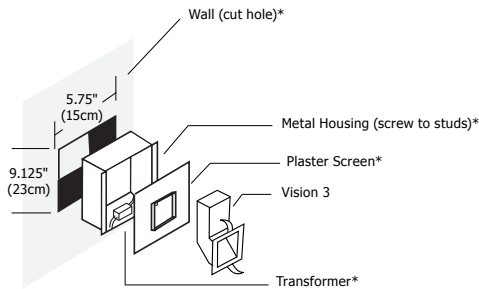

Weight:

2 lbs (0.9 kg)

*not required when installing in furniture

PROJECT: _____ FIXTURE TYPE: _____ DATE: _____