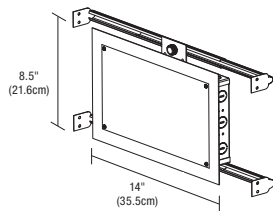

8.5 x 14 inch In-Wall Mounting Kit: Includes power supply, box cover and stud hangers for installing Junction Box in wall. Select "IW" in the options section of compatible power supply ordering codes if an In-Wall Mounting Kit is needed.

Ordering Codes: PSB-2X96W-010-24VDC-IW, PSB-200W-010-24VDC-IW