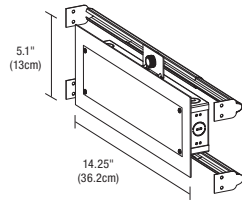

0-10 VOLT (010) POWER SUPPLIES & RECOMMENDED DIMMERS <sup>†</sup>				
ORDERING CODE	PSB-25W-010-24VDC	PSB-60W-010-24VDC	PSB-96W-010-24VDC	PSB-200W-010-24VDC
<b>SPECIFICATIONS</b>				
MAXIMUM LOAD	25W	60W	96W	200W
INPUT VOLTAGE	120VAC	120-277VAC	120-277VAC	12-277VAC
OUTPUT VOLTAGE	24VDC	24VDC	24VDC	24VDC
DIMENSIONS	12.4" X 3.12" X 2.18"	12.4" X 3.12" X 2.18"	12.4" X 3.12" X 2.18"	12.15" X 6.5" X 2.18"
CLASSIFICATION	CLASS 2	CLASS 2	CLASS 2	2108
IN-WALL MOUNTING	PSB-25W-010-24VDC-IW	PSB-60W-010-24VDC-IW	PSB-96W-010-24VDC-IW	PSB-200W-010-24VDC-IW
0-10 VOLT (010) POWER SUPPLIES & RECOMMENDED DIMMERS <sup>†</sup>				
ORDERING CODE	PSB-2X96W-010-24VDC	PSB-3X96W-010-24VDC	PSB-4X96W-010-24VDC	
<b>SPECIFICATIONS</b>				
MAXIMUM LOAD	2X96W	3X96W	4X96W	
INPUT VOLTAGE	120-277VAC	120-277VAC	120-277VAC	
OUTPUT VOLTAGE	24VDC	24VDC	24VDC	
DIMENSIONS	12.15" X 6.48" X 2.18"	14" X 10" X 3"	17" X 13" X 3"	
CLASSIFICATION	CLASS 2	CLASS 2	CLASS 2	
IN-WALL MOUNTING	PSB-2X96W-010-24VDC-IW	N/A	N/A	
<b>DIMMING &amp; CONTROLS</b>				
PHILIPS SUNRISE: SR1200ZTUNV	•	•	•	
LUTRON DIVA: DVTV-WH, DVSTV-WH	•	•	•	
LUTRON NOVA T: NTSTV-DV-XX	•	•	•	
LUTRON GRAFIX EYE QS: QSGRJ-XP	•	•	•	
LUTRON RADIO RA2: RRD-10ND	•	•	•	
LEVITON: LEV40050	•	•	•	
LEVITON IP710-LFZ	•	•	•	
LEGRAND: ADPD4FBL3P2W4	•	•	•	

**5.1 x 14.25 inch In-Wall Mounting Kit:** Includes power supply, box cover and stud hangers for installing Junction Box in wall. Select "IW" in the options section of compatible power supply ordering codes if an In-Wall Mounting Kit is needed.