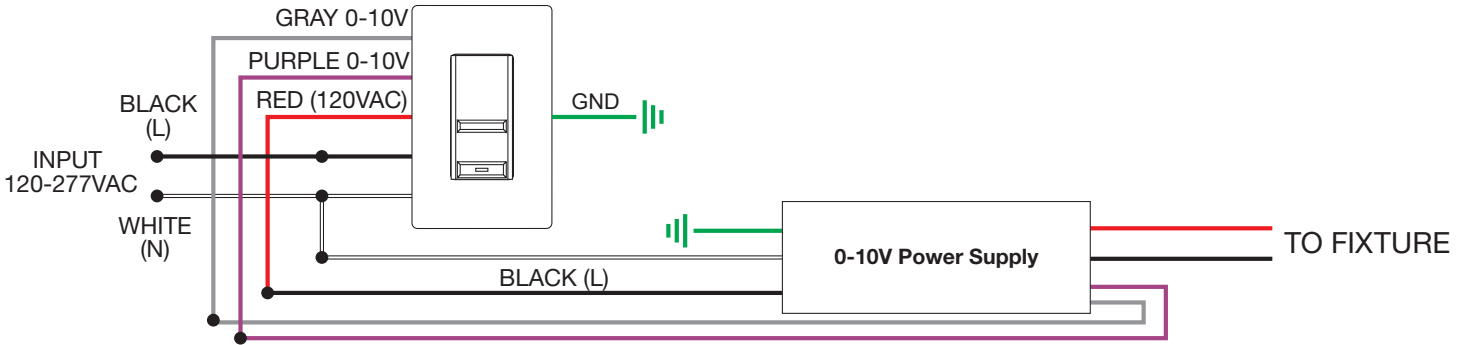

SAMPLE WIRING DIAGRAMS 24VDC 010

Application: 0-10V Dimming Applications For Static White and Dynamic Tunable White 0-10V Dual Dimming

Dimming: Dimmable with 0-10V dimmers: Signify (Phillips) Sunrise: SR1200ZTUNV, Leviton Dimmers: LEV40050, IP710-LFZ, *IP710-DLZ *(Built in LED locator light), Legrand Dimmer: ADPD4FBL3P2W4, Lutron Dimmers: Diva DVTV-XX, Lutron Systems: Lutron GRAFIX Eye QS Main Unit (with DRX-TVI), Nova T: NTSTV-DV, Radio Ra2 (with GRX-TVI)

0-10V DIMMER