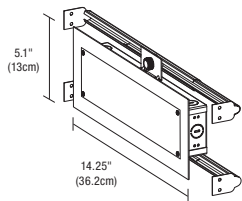

0-10 VOLT (010) POWER SUPPLIES & RECOMMENDED DIMMERS [†]				
ORDERING CODE	PSB-25W-010-24VDC 	PSB-60W-010-24VDC 	PSB-96W-010-24VDC 	PSB-2X96W-010-24VDC 
SPECIFICATIONS				
MAXIMUM LOAD	25W	60W	96W	2X96W
INPUT VOLTAGE	120VAC	120-277VAC	120-277VAC	120-277VAC
OUTPUT VOLTAGE	24VDC	24VDC	24VDC	24VDC
DIMENSIONS	12.4" X 3.12" X 2.18"	12.4" X 3.12" X 2.18"	12.4" X 3.12" X 2.18"	12.15" X 6.48" X 2.18"
CLASSIFICATION	CLASS 2	CLASS 2	CLASS 2	CLASS 2
IN-WALL MOUNTING	PSB-25W-010-24VDC-IW	PSB-60W-010-24VDC-IW	PSB-96W-010-24VDC-IW	PSB-2X96W-010-24VDC-IW
0-10 VOLT (010) POWER SUPPLIES & RECOMMENDED DIMMERS [†]				
ORDERING CODE	PSB-3X96W-010-24VDC 		PSB-4X96W-010-24VDC 	
SPECIFICATIONS				
MAXIMUM LOAD	3X96W		4X96W	
INPUT VOLTAGE	120-277VAC		120-277VAC	
OUTPUT VOLTAGE	24VDC		24VDC	
DIMENSIONS	14" X 10" X 3"		17" X 13" X 3"	
CLASSIFICATION	CLASS 2		CLASS 2	
IN-WALL MOUNTING	N/A		N/A	
DIMMING & CONTROLS				
PHILIPS SUNRISE: SR1200ZTUNV	•		•	
LUTRON DIVA: DVTV-WH, DVSTV-WH	•		•	
LUTRON NOVA T: NTSTV-DV-XX	•		•	
LUTRON GRAFIX EYE QS: QSGRJ-XP	•		•	
LUTRON RADIO RA2: RRD-10ND	•		•	
LEVITON: LEV40050	•		•	
LEVITON IP710-LFZ	•		•	
LEGRAND: ADPD4FBL3P2W4	•		•	

5.1 x 14.25 inch In-Wall Mounting Kit: Includes power supply, box cover and stud hangers for installing Junction Box in wall. Select "IW" in the options section of compatible power supply ordering codes if an In-Wall Mounting Kit is needed.