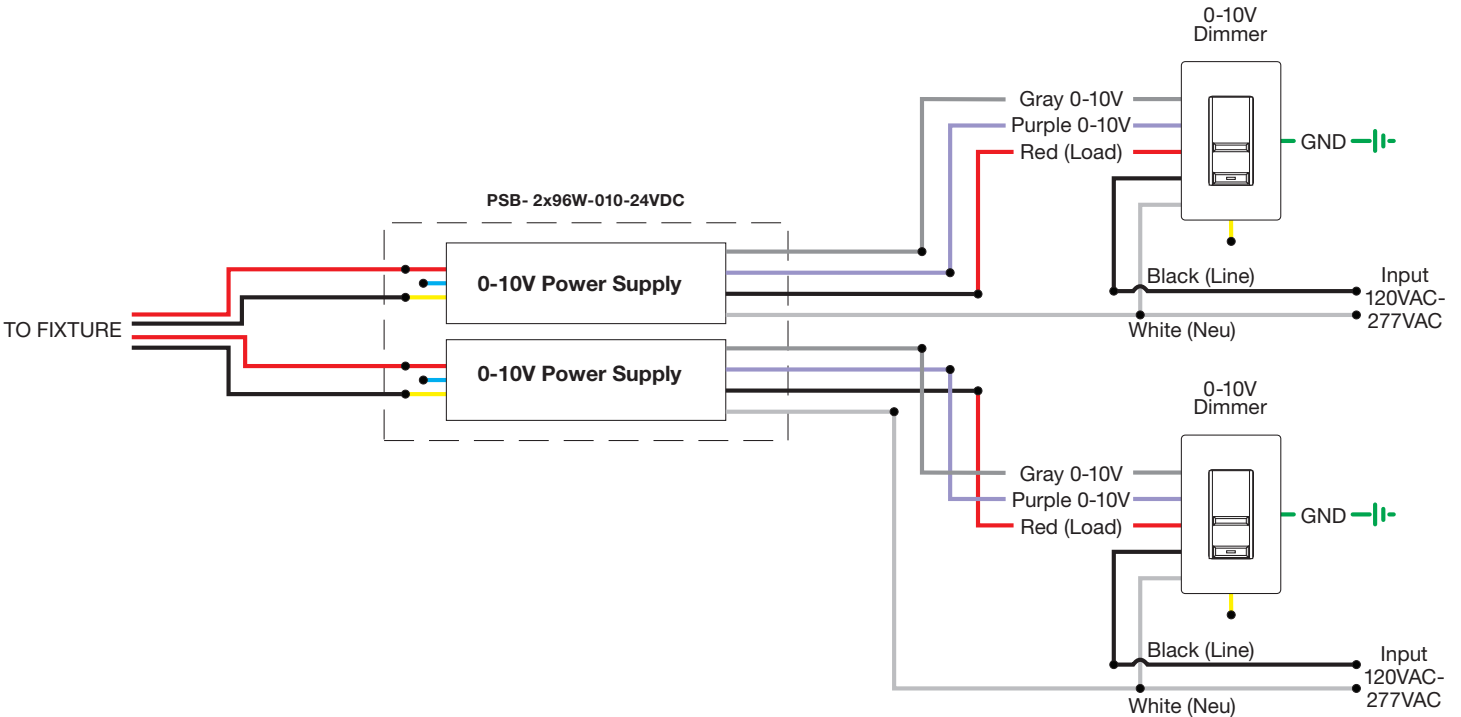

Application: Dual 0-10V dimming for Dynamic/Tunable White 2000K-4000K

Dimming: Dimmable with Dual 0-10V dimmers: Signify (Phillips) Sunrise: SR1200ZTUNV, Leviton Dimmers: LEV40050, IP710-LFZ, *IP710-DLZ *(Built in LED locator light), Legrand Dimmer: ADPD4FBL3P2W4, Lutron Systems: Lutron GRAFIX Eye QS Main Unit (with DRX-TVI) Radio Ra2 (with GRX-TVI)