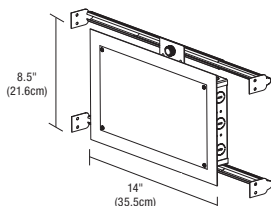

8.5 x 14 inch In-Wall Mounting Kit: Includes power supply, box cover and stud hangers for installing Junction Box in wall. Select "IW" in the options section of compatible power supply ordering codes if an In-Wall Mounting Kit is needed.

Ordering Codes: PSB-2X96W-010-24VDC-IW

PROJECT		FIXTURE TYPE		DATE