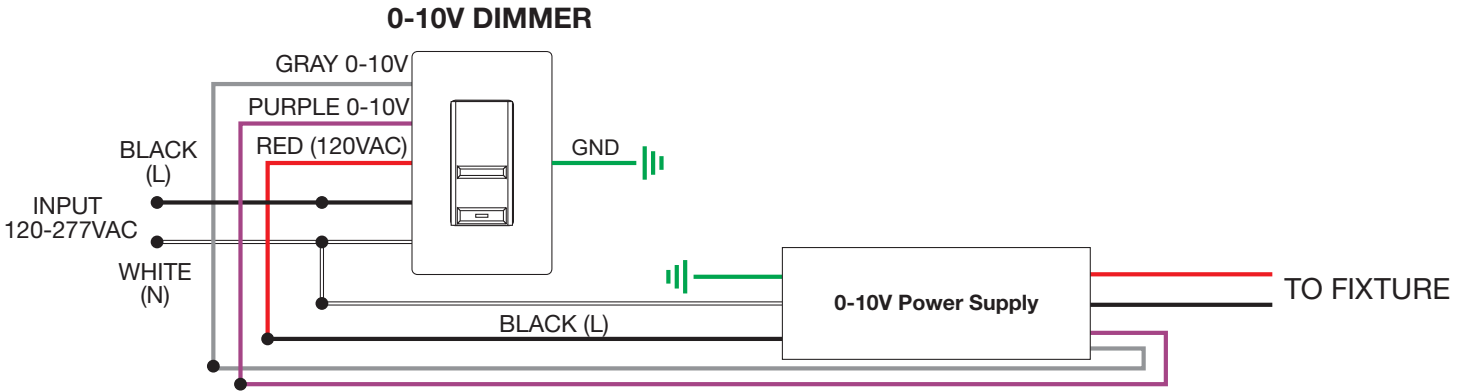

SAMPLE WIRING DIAGRAMS 24VDC 010

Application: 0-10V Dimming Applications For Static White and Dynamic Tunable White 0-10V Dual Dimming.

Dimming: Dimmable with 0-10V dimmers: Signify (Phillips) Sunrise: SR1200ZTUNV, Leviton Dimmers: LEV40050, IP710-LFZ, *IP710-DLZ *(Built in LED locator light) Legrand Dimmer: ADPD4FBL3P2W4 Lutron Systems: Lutron GRAFIX Eye QS Main Unit (with DRX-TVI) Radio Ra2 (with GRX-TVI)