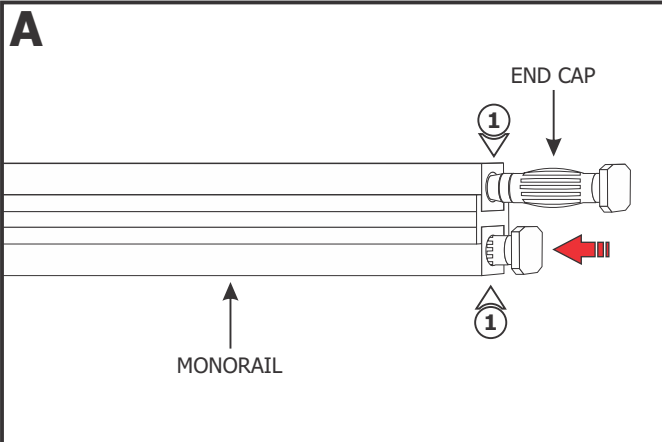

MC-CA_

IMPORTANT INFORMATION

- This product is ETL listed for indoor dry locations.
- The product is intended to be used with PureEdge Lighting Monorail systems only.

SAVE THESE INSTRUCTIONS!

Install the Monorail End Caps

1: Push the end caps into the Monorail end holes.

2: Tap the end caps completely into the Monorail end holes.