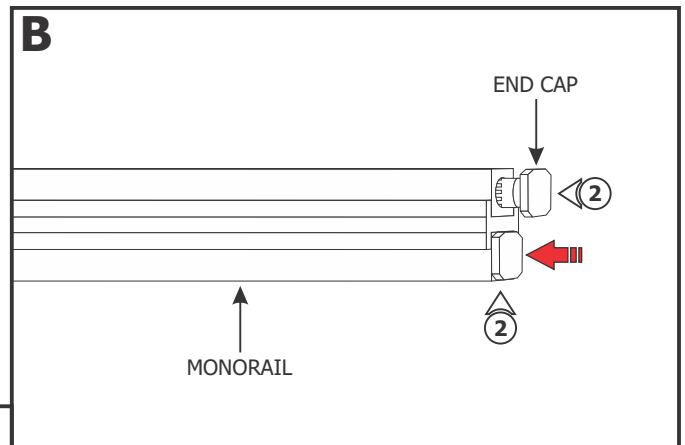

MC-CA_

IMPORTANT INFORMATION

- This product is ETL listed for indoor dry locations.
- The product is intended to be used with PureEdge Lighting Monorail systems only.

SAVE THESE INSTRUCTIONS!

Install the Monorail End Caps

1: Push the end caps into the Monorail end holes.

2: Tap the end caps completely into the Monorail end holes.