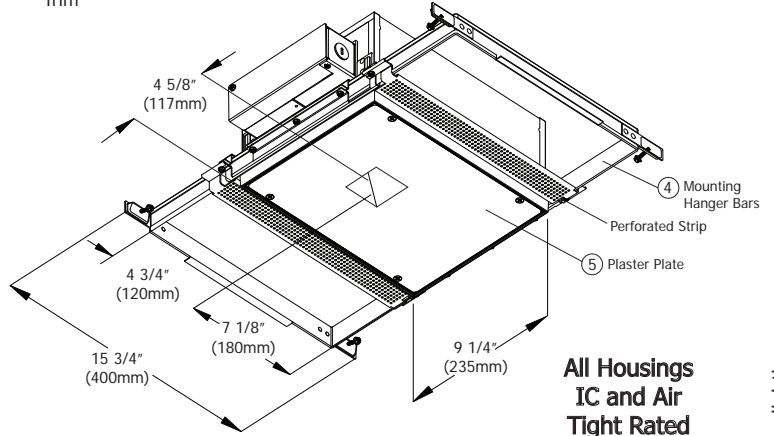

Genna MR16 Wall Wash 3.5 aperture

AH6-GWS3-WS3

Wall Wash MR16-50W, 3.5" Flush Trim Aperture

Description: Specification grade recessed plaster-in (drywall) flangeless, flush wall wash fixture. Trim offers no-glare aperture and ultra uniform field of light to top of wall. Mounts at 32" (813mm) center to center and 40" (1016mm) from center to wall.

- ① **Lamp:** MR16 12v 50W IR Lamp (infrared, equal to 75W Halogen), maximum.
- ② **Housing:** AH6 IC and air tight construction, 19 gage die formed aluminum. Suitable for remodel and new construction.
- ③ **Plaster Plate:** 11 7/8" (301mm) x 9 1/4" (235 mm) x 1/8" (3mm) aluminum plaster plate, primed and mounted flush with ceiling. Apply Durabond® ceiling compound at the perimeter of the housing. This prevents chipping and cracking at the trim aperture, which is common with other flush fixtures.
- ④ **Mounting:** Self leveling telescoping mounting bars extend to allow mounting between studs 16"-24" (406-609mm) O.C. Mounting hardware is suitable for new and remodel commercial or residential drywall construction. Designed to accommodate ceiling thickness from 1/2" (13mm) to 1 1/4" (32mm). Notch marking for laser alignment.
- ⑤ **Trim:** Die-cast and precision-machined aluminum 3 1/2" (89mm) aperture. Flangeless, flush square trim with precision snap-fit into the plaster plate.
- ⑥ **Reflector:** Precision cut aluminum with silver haze, brushed bronze, white or black finish.
- ⑦ **Lens:** Supplied with frosted prismatic lens to provide smooth beam patterns.
- ⑧ **Electrical:** Standard 75W 120V 60Hz toroidal magnetic transformer includes integral thermal protection and potting for noise reduction. Spring clip allows transformer to be easily removed or interchanged to electronic through the aperture. Primary leads 120V (Electronic & international versions: 120V, 230V, 277V). Secondary output voltage is 11.8 volts. Socket pure nickel contacts.