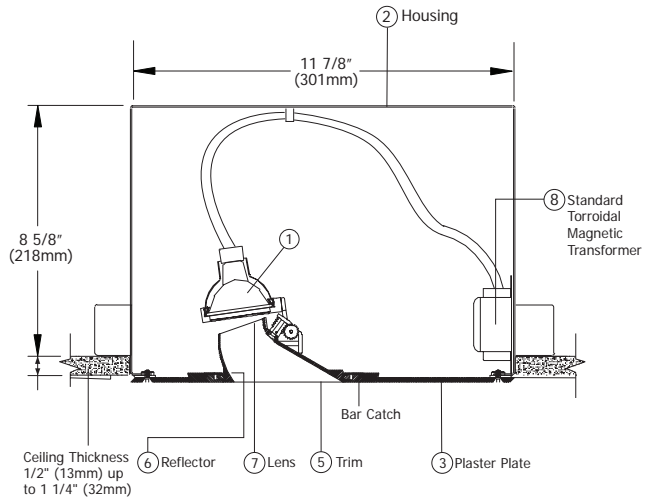

Genna MR16 Wall Wash 3.5 aperture

AH6-GWS3-WS3

Wall Wash MR16-50W, 3.5" Flush Trim Aperture

Description: Specification grade recessed plaster-in (drywall) flangeless, flush wall wash fixture. Trim offers no-glare aperture and ultra uniform field of light to top of wall. Mounts at 32" (813mm) center to center and 40" (1016mm) from center to wall.

- ① **Lamp:** MR16 12v 50W IR Lamp (infrared, equal to 75W Halogen), maximum.
- ② **Housing:** AH6 IC and air tight construction, 19 gage die formed aluminum. Suitable for remodel and new construction.
- ③ **Plaster Plate:** 11 7/8" (301mm) x 9 1/4" (235 mm) x 1/8" (3mm) aluminum plaster plate, primed and mounted flush with ceiling. Apply Durabond® ceiling compound at the perimeter of the housing. This prevents chipping and cracking at the trim aperture, which is common with other flush fixtures.
- ④ **Mounting:** Self leveling telescoping mounting bars extend to allow mounting between studs 16"-24" (406-609mm) O.C. Mounting hardware is suitable for new and remodel commercial or residential drywall construction. Designed to accommodate ceiling thickness from 1/2" (13mm) to 1 1/4" (32mm). Notch marking for laser alignment.
- ⑤ **Trim:** Die-cast and precision-machined aluminum 3 1/2" (89mm) aperture. Flangeless, flush square trim with precision snap-fit into the plaster plate.
- ⑥ **Reflector:** Precision cut aluminum with silver haze, brushed bronze, white or black finish.
- ⑦ **Lens:** Supplied with frosted prismatic lens to provide smooth beam patterns.
- ⑧ **Electrical:** Standard 75W 120V 60Hz toroidal magnetic transformer includes integral thermal protection and potting for noise reduction. Spring clip allows transformer to be easily removed or interchanged to electronic through the aperture. Primary leads 120V (Electronic & international versions: 120V, 230V, 277V). Secondary output voltage is 11.8 volts. Socket pure nickel contacts.