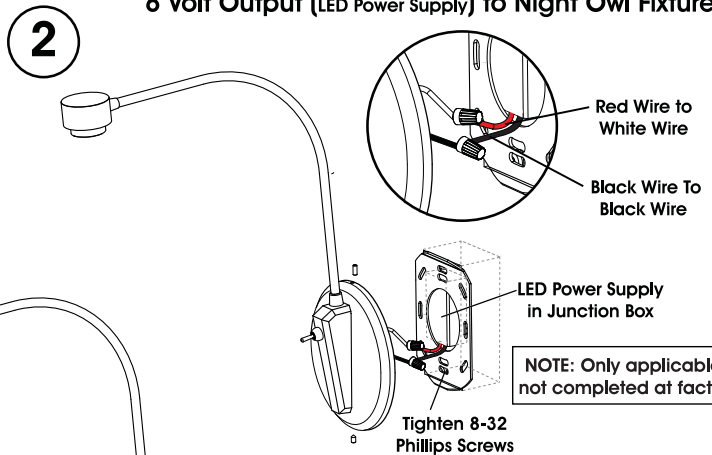

NIGHT OWL

HARDWIRED FLEXIBLE TASK LIGHT

120 Volt Input to LED Power Supply

6 Volt Output (LED Power Supply) to Night Owl Fixture

NOTE: Only applicable if not completed at factory.

Edge
LIGHTING

www.edgelighting.com