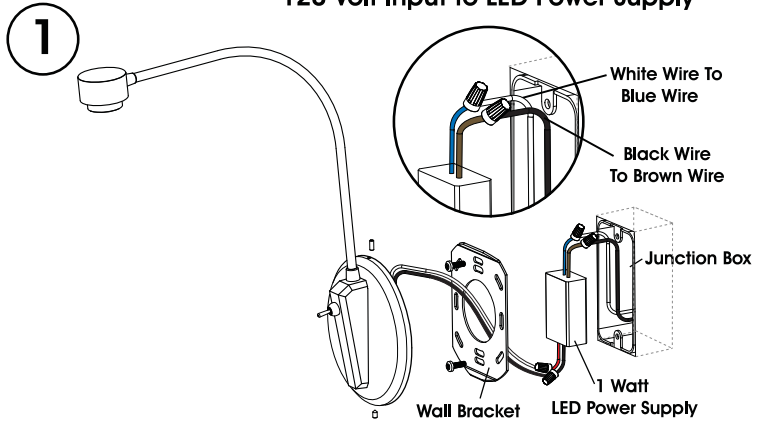

NIGHT OWL

HARDWIRED FLEXIBLE TASK LIGHT

120 Volt Input to LED Power Supply

6 Volt Output (LED Power Supply) to Night Owl Fixture

NOTE: Only applicable if not completed at factory.

Edge
LIGHTING

www.edgelighting.com