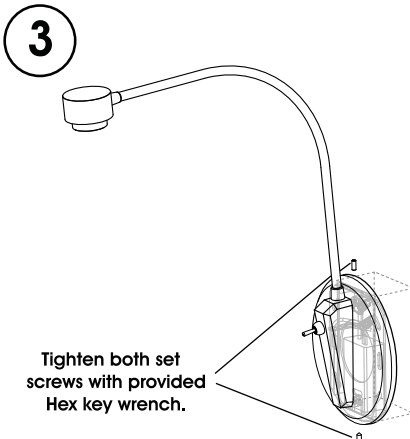

NIGHT OWL

HARDWIRED FLEXIBLE TASK LIGHT

120 Volt Input to LED Power Supply

6 Volt Output (LED Power Supply) to Night Owl Fixture

NOTE: Only applicable if not completed at factory.

Edge
LIGHTING

www.edgelighting.com