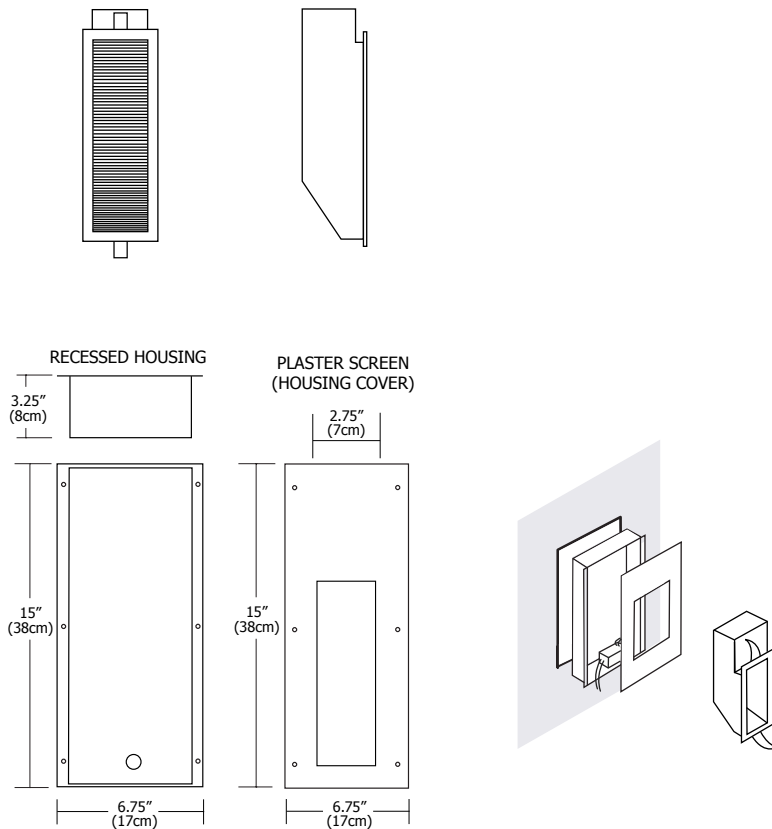

**Description:** Vision 8 rectangular wall recessed fixture is perfect for walls and furniture. Inverse scoop reflector and body in silver finish. Vision 8 KIT includes Vision 8, housing, plaster screen, electronic transformer and 20 watt 12 volt G4 bipin base halogen JC lamp. General light distribution.

**Body Finish:** Silver

**Lamp:** **HALOGEN (H)**  
H1 - JC/G4/20W/12V

**Total Wattage:** H1 - 20W

**Dimmer:** Low voltage electronic

**Dimensions:** W 3.25" x H 9.25" x D 2.75"  
W 8cm x H 23.5cm x D 7cm

**Weight:** 3 lbs (1.36 kg)

Ordering Code	Description	Lamp	Voltage
<b>VISION8</b>	<b>KIT</b> KIT - Housing & Fixture	<b>H1</b> H1 - Halogen	Standard 120V (leave blank) 2 - 230V 50Hz

PROJECT: \_\_\_\_\_ FIXTURE TYPE: \_\_\_\_\_ DATE: \_\_\_\_\_