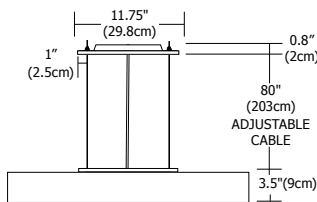

**VEGA-RD-\_-SI**  
Vega Round shown in Silver

**VEGA-RD-\_-BK**  
Vega Round shown in Black

**VEGA-RD-\_-WH**  
Vega Round shown in White

**Description**

Vega Round suspension provides general light distribution through the top and bottom white glass diffusers, which are surrounded by a silver, black or white body finish. The fixture contains 80" (203cm) of field-adjustable mounting cable and is available in a halogen or fluorescent version.