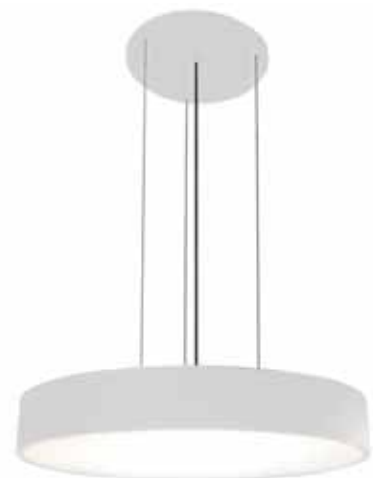

**VEGA-RD-\_-SI**  
Vega Round shown in Silver

**VEGA-RD-\_-BK**  
Vega Round shown in Black

**VEGA-RD-\_-WH**  
Vega Round shown in White

**Description**

Vega Round suspension provides general light distribution through the top and bottom white glass diffusers, which are surrounded by a silver, black or white body finish. The fixture contains 80" (203cm) of field-adjustable mounting cable and is available in a halogen or fluorescent version.

**Diffuser**

White

**Body Finish**

Silver, Black or White

**Lamp Specification**

**Halogen (H1)** Lamp Included

H1 2xT10/MED/150W

**Fluorescent (F)** Lamp Included

F1 2xT4/GX24Q-3/26W

F2 2xT4/GX24Q-3/32W

**Total Wattage**

H1 300W

F1 52W - 3500K

F2 64W - 3500K

**Dimmer**

Halogen Incandescent

Fluorescent Electronic Ballast; not Dimmable

**Weight**

20 lbs (9kg)

Description	Lamp	Finish	Voltage
<b>VEGA</b> - <b>RD</b>	<b>H1</b>	<b>SI</b>	Standard 120V (leave blank)
<b>RD</b> Round	<b>H1</b> Halogen <b>F1</b> Fluorescent <b>F2</b> Fluorescent	<b>SI</b> Silver <b>BK</b> Black <b>WH</b> White	<b>2</b> 230V 50Hz <b>3</b> 277V 60Hz (F1 and F2 only)