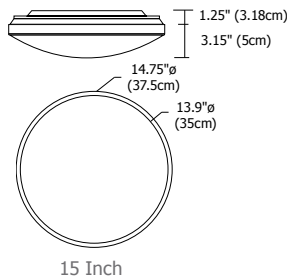

SATIN CEILING

Description:

Satin Ceiling series provides general light distribution through white frosted glass, which is surrounded by satin nickel trim. The 15" and 18" fluorescent versions are also available with an emergency light option (F1E); the 7" is only available in a halogen version.

Diffuser:

White

Body Finish:

Satin Nickel

Lamp Specification:

Halogen (H1) Lamp Included

7H1	75 Watt Type T3-78mm RSC Double End
12H1	200 Watt Type T3-118mm RSC Double End
15H1	250 Watt Type T3-118mm RSC Double End
18H1	300 Watt Type T3-118mm RSC Double End

Weight:

7	5 lbs (2 kg)
12	8 lbs (4 kg)
15	10 lbs (4.5 kg)
18	11 lbs (5 kg)

PROJECT:

FIXTURE TYPE:

DATE: