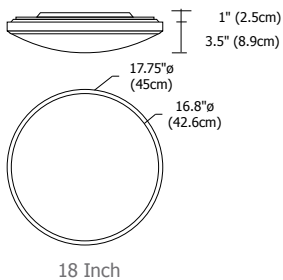

SATIN CEILING

Description:

Satin Ceiling series provides general light distribution through white frosted glass, which is surrounded by satin nickel trim. The 15" and 18" fluorescent versions are also available with an emergency light option (F1E); the 7" is only available in a halogen version.

Diffuser:

White

Body Finish:

Satin Nickel

Lamp Specification:

Halogen (H1) Lamp Included

7H1	75 Watt Type T3-78mm RSC Double End
12H1	200 Watt Type T3-118mm RSC Double End
15H1	250 Watt Type T3-118mm RSC Double End
18H1	300 Watt Type T3-118mm RSC Double End

Weight:

7	5 lbs (2 kg)
12	8 lbs (4 kg)
15	10 lbs (4.5 kg)
18	11 lbs (5 kg)

PROJECT:

FIXTURE TYPE:

DATE: