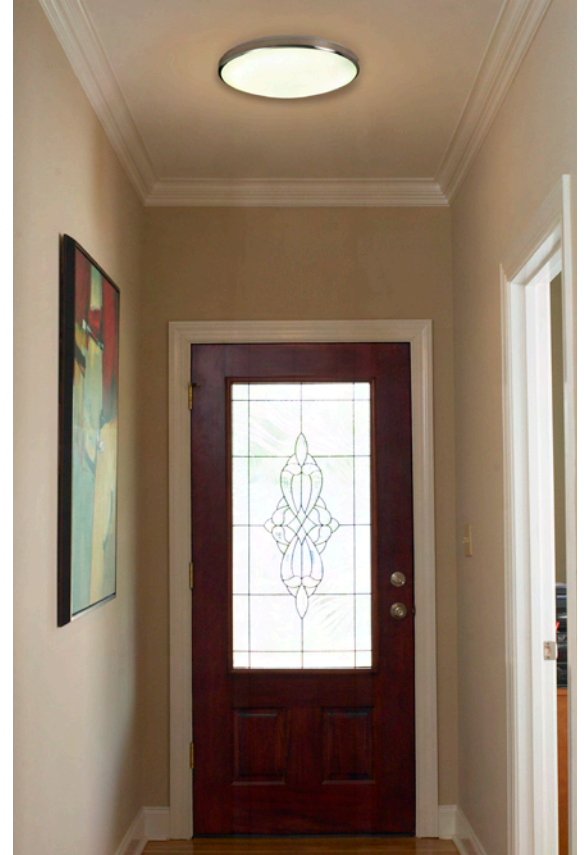

Ordering Code	Size	Lamp	Finish	Voltage
SATIN	7	H1	SN	Standard 120V (leave blank)
	-7" (18cm) -12" (30cm) -15" (38cm) -18" (46cm)	-H1 - Halogen -F1 - Fluorescent (7" not available in fluorescent) -F1E - Fluorescent Emergency (15", 18")	-SN - Satin Nickel	-2 - 230V 50Hz -3 - 277V 60Hz (F1 only)

COMPANY:	FIXTURE TYPE:	DATE:
PROJECT:	CONSULTANT:	APPROVED BY: