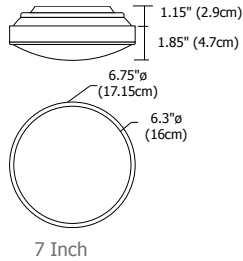

SATIN CEILING

Description:

Satin Ceiling series provides general light distribution through white frosted glass, which is surrounded by satin nickel trim. The 15" and 18" fluorescent versions are also available with an emergency light option (F1E); the 7" is only available in a halogen version.

Diffuser:

White

Body Finish:

Satin Nickel

Lamp Specification:

Halogen (H1) Lamp Included

7H1	75 Watt Type T3-78mm RSC Double End
12H1	200 Watt Type T3-118mm RSC Double End
15H1	250 Watt Type T3-118mm RSC Double End
18H1	300 Watt Type T3-118mm RSC Double End

Weight:

7	5 lbs (2 kg)
12	8 lbs (4 kg)
15	10 lbs (4.5 kg)
18	11 lbs (5 kg)

PROJECT:

FIXTURE TYPE:

DATE: