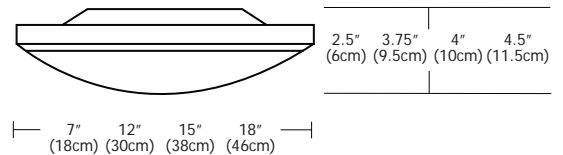

SATIN CEILING

Description: Satin ceiling series features white frosted glass and a satin nickel finish. Available in 7" (18cm), 12" (30cm), 15" (38cm) and 18" (46cm) diameter versions. T3 double ended halogen or T5 Circline fluorescent lamps and electronic ballast included. 7" (18cm) diameter available in halogen only. 15" (38cm) and 18" (46cm) versions also available with fluorescent emergency lamps (F1E) in 120V. Halogen (H1) and fluorescent (F1) available in 120V, 230V (50Hz); fluorescent (F1) also available in 277V (60Hz). General light distribution.

Dimensions:
 7 - L 7" x W 7" x H 2.5"
 L 18cm x W 18cm x H 6cm
 12 - L 12" x W 12" x H 3.75"
 L 30cm x W 30cm x H 9.5cm
 15 - L 15" x W 15" x H 4"
 L 38cm x W 38cm x H 10cm
 18 - L 18" x W 18" x H 4.5"
 L 46cm x W 46cm x H 11.5cm

Weight:
 7 - 5 lbs (2 kg)
 12 - 8 lbs (4 kg)
 15 - 10 lbs (4.5 kg)
 18 - 11 lbs (5 kg)

Ordering Code	Size	Lamp	Finish	Voltage
SATIN	7	H1	SN	Standard 120V (leave blank)
	-7" (18cm) -12" (30cm) -15" (38cm) -18" (46cm)	-H1 - Halogen -F1 - Fluorescent (7" not available in fluorescent) -F1E - Fluorescent Emergency (15", 18")	-SN - Satin Nickel	-2 - 230V 50Hz -3 - 277V 60Hz (F1 only)