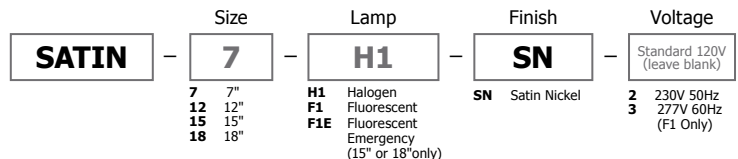

Weight:

7	5 lbs (2 kg)
12	8 lbs (4 kg)
15	10 lbs (4.5 kg)
18	11 lbs (5 kg)

PROJECT:

FIXTURE TYPE:

DATE: