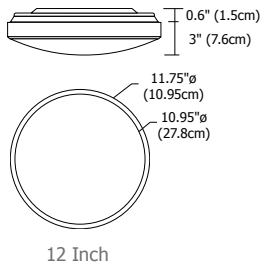

SATIN CEILING

Description:

Satin Ceiling series provides general light distribution through white frosted glass, which is surrounded by satin nickel trim. The 15" and 18" fluorescent versions are also available with an emergency light option (F1E); the 7" is only available in a halogen version.

Diffuser:

White

Body Finish:

Satin Nickel

Lamp Specification:

Halogen (H1) Lamp Included

7H1	75 Watt Type T3-78mm RSC Double End
12H1	200 Watt Type T3-118mm RSC Double End
15H1	250 Watt Type T3-118mm RSC Double End
18H1	300 Watt Type T3-118mm RSC Double End

Weight:

7	5 lbs (2 kg)
12	8 lbs (4 kg)
15	10 lbs (4.5 kg)
18	11 lbs (5 kg)

PROJECT:

FIXTURE TYPE:

DATE: