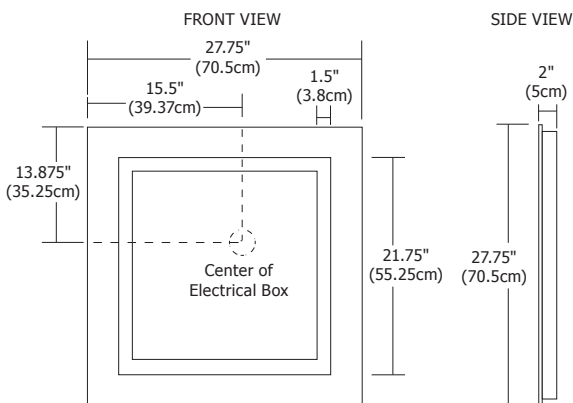

Weight:

39 lb (17.7kg)

	Description	Lamp	Color Temperature	Voltage
PLAZA	S	F1	No Filter (leave blank)	Standard 120V (leave blank)
	<small>S Small</small>	<small>F1 Fluorescent F1D Fluorescent Dimmable</small>	<small>25K 2500K Filter</small>	<small>2 230V 50Hz (F1 only) 3 277V 60Hz</small>