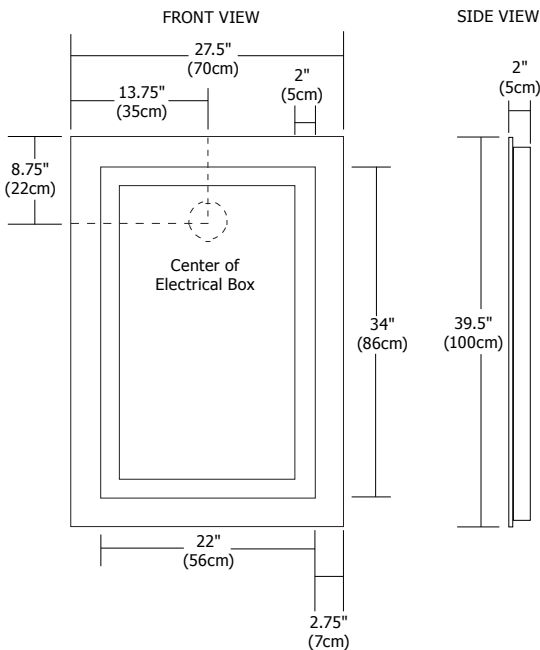

Description:

Plaza Large surface mounted rectangular mirror features four integral fluorescent lamps set behind an inset border of frosted glass. Two 39 watt and two 24 watt 3000K 82 CRI T5 high-output fluorescent lamps and electronic ballast included. Dimmable version available. General light distribution. ADA compliant.

Diffuser:

Frosted Glass

Body Finish:

Mirror

Lamp Specification:

Fluorescent (F1 or F1D) (Included)
 2xT5HO/G5/24W + 2xT5HO/G5/39W
 3000K - 82CRI

Total Wattage:

F1/F1D - 126W

Color Correction Filter 2500K (Very Warm):

T5X2-34-25K + T5X2-22-25K (included when ordered as PLAZA-L_-25K_-; also sold separately)

Weight:

53 lbs (24 kg)

	Description	Lamp	Color Temperature	Voltage
PLAZA	L	F1	No Filter (leave blank)	Standard 120V (leave blank)
	L Large	F1 Fluorescent F1D Fluorescent Dimmable	25K 2500K Filter	2 230V 50Hz (F1 only) 3 277V 60Hz