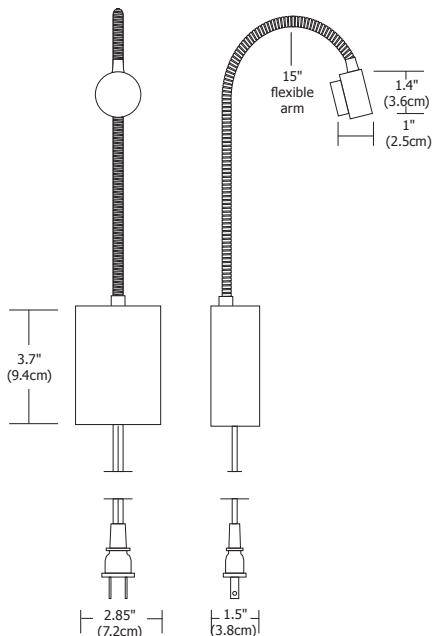

### Description:

Ideal for late night reading, the cool-to-touch Night Owl features a 15" goose neck arm for easy positioning. The warm-white light is controlled by a high/low switch allowing more flexible lighting options.

Available in Pinup version, which plugs in with a 9.83 foot (300cm) cord and in Canopy version with a power supply that fits in the junction box. Both versions power supplies are rated for 100-240VAC 50/60Hz. One watt warm white low voltage LED lamp included (50,000 hour lamp life). Lifetime warranty.

### Weight:

3 lb (1.4 kg)

PROJECT:

FIXTURE  
TYPE:

DATE: