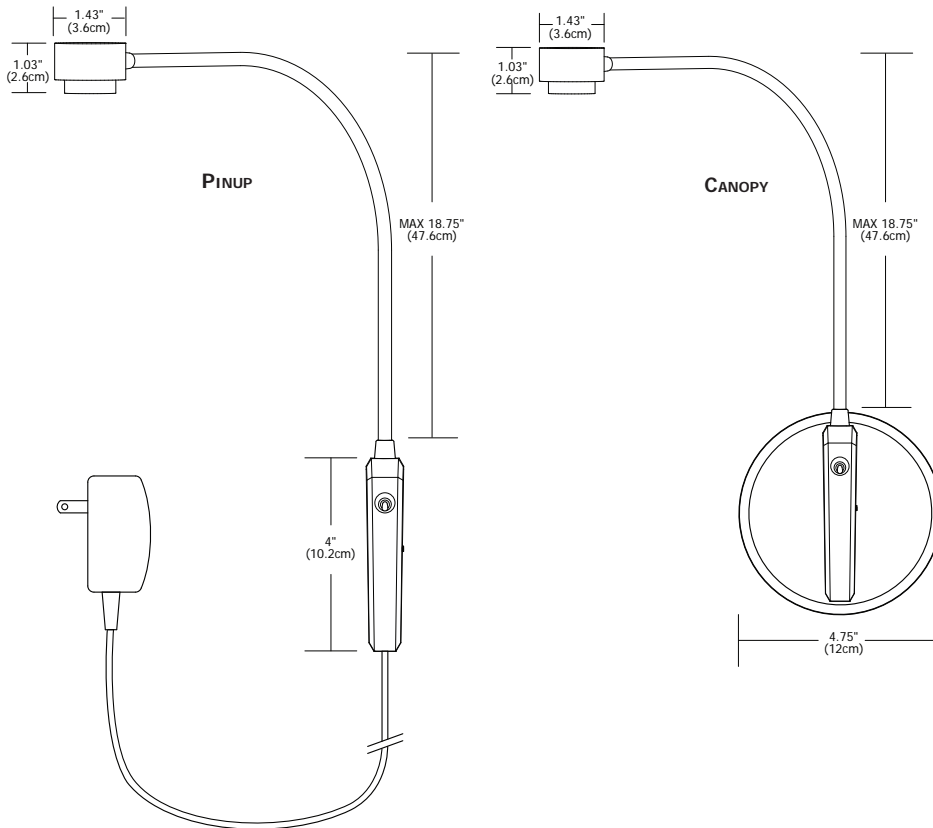

NIGHT OWL

Description: The Night Owl is designed for those who enjoy reading late at night but do not want to disturb others. The 19" (48.3cm) gooseneck arm allows the lamp to be easily positioned in any direction. Satin nickel or bronze finish. Available in Pinup version, which plugs in with a 9.83 foot (300cm) cord. Also available in Canopy version with a power supply that fits in the junction box. High-low switch included on base. One watt warm white low voltage LED lamp included (50,000 hour lamp life). Lifetime warranty.

Pinup

Body Finish: Satin Nickel or Bronze

Lamp: **LED**
LED - Warm White LED

Total Wattage: LED - 1W

Dimmer: Not dimmable

Dimensions: L 18.75" x W 1.4 x H 1"
L 47.6cm x W 3.6cm x H 2.5cm

Canopy

Ordering Code	Type	Finish	Voltage
NIGHTOWL	P	SN	Standard 120V (leave blank)
	-P - Pinup -C - Canopy	-SN - Satin Nickel -BZ - Bronze	-2 - 230V 50Hz