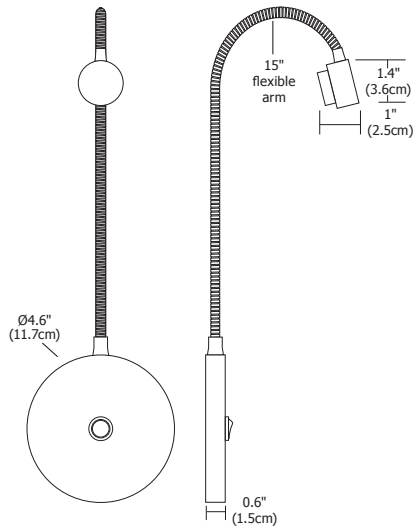

### Description:

Ideal for late night reading, the cool-to-touch Night Owl features a 15" goose neck arm for easy positioning. The warm-white light is controlled by a high/low switch allowing more flexible lighting options.

Available in Pinup version, which plugs in with a 9.83 foot (300cm) cord and in Canopy version with a power supply that fits in the junction box. Both versions power supplies are rated for 100-240VAC 50/60Hz. One watt warm white low voltage LED lamp included (50,000 hour lamp life). Lifetime warranty.

### Weight:

3 lb (1.4 kg)

PROJECT:

FIXTURE  
TYPE:

DATE: